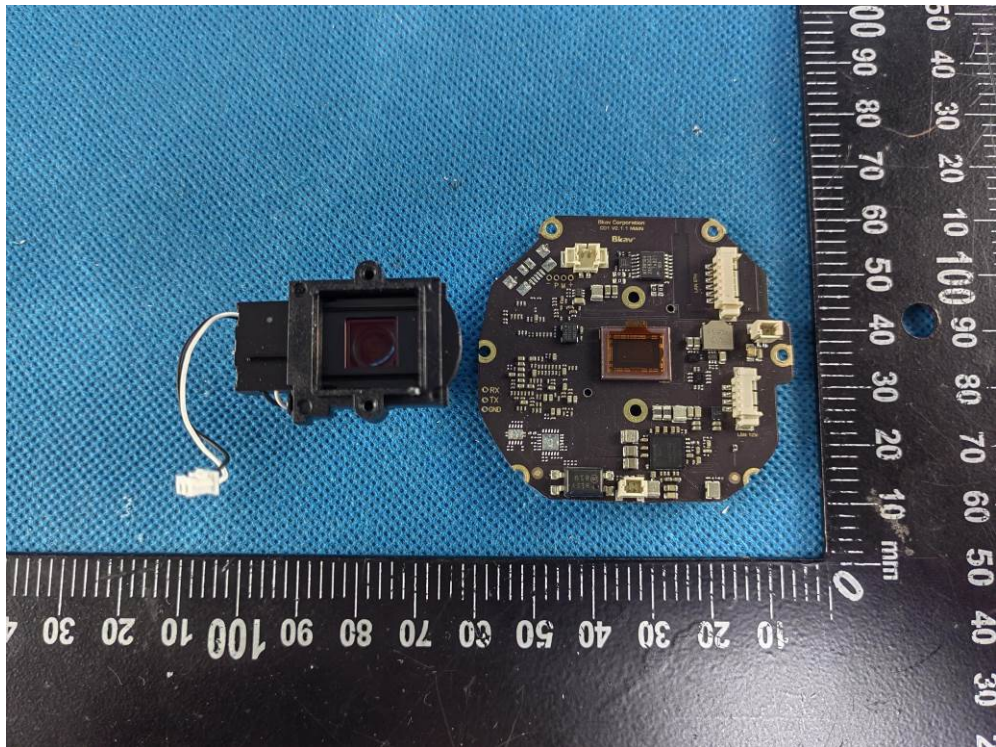

Appendix- C300-0200-Photos

2.2. EUT – Internal View Model C300-0200 FCC ID: 2A6J9C300-0200

Antenna soldering point

Appendix- C300-0200-Photos

Appendix- C300-0200-Photos

Appendix- C300-0200-Photos

Appendix- C300-0200-Photos

====End====