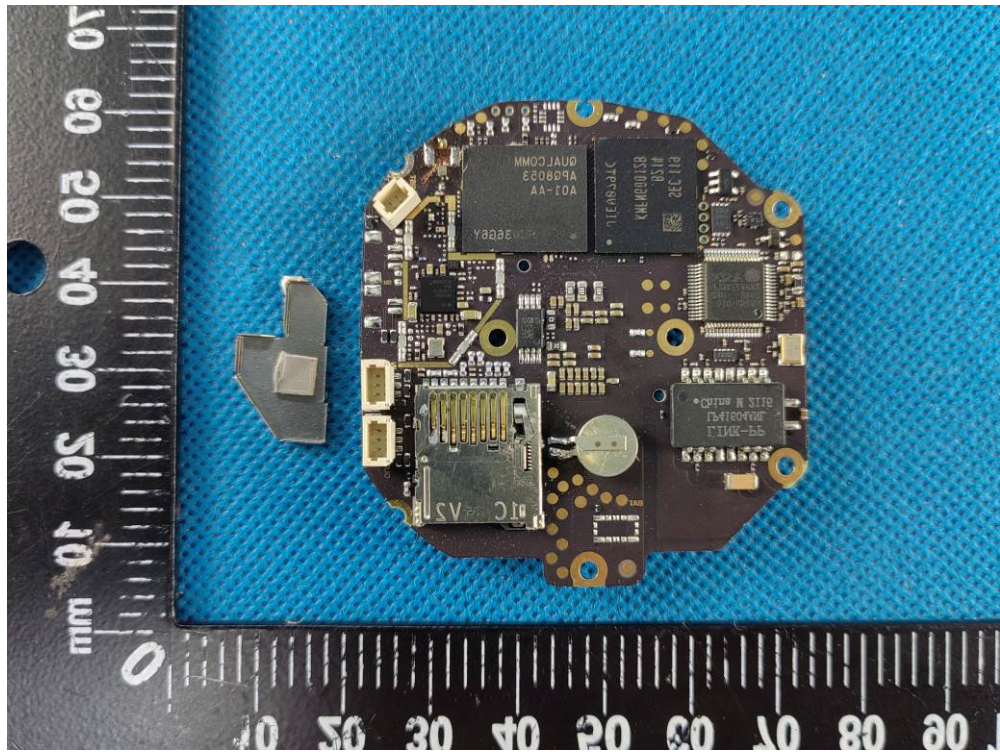

Appendix- C300-0200-Photos

2.2. EUT – Internal View Model C300-0200 FCC ID: 2A6J9C300-0200

Antenna soldering point

Appendix- C300-0200-Photos

Appendix- C300-0200-Photos

Appendix- C300-0200-Photos

Appendix- C300-0200-Photos

====End====