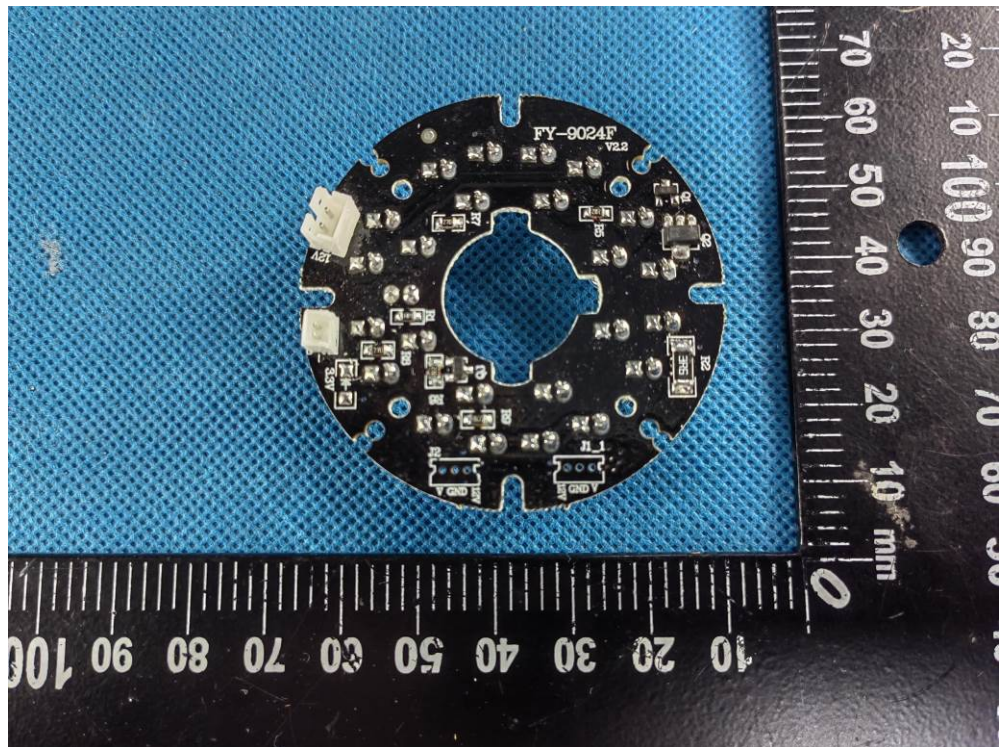

Appendix- C300-0200-Photos

2.2. EUT – Internal View Model C300-0200 FCC ID: 2A6J9C300-0200

Antenna soldering point

Appendix- C300-0200-Photos

Appendix- C300-0200-Photos

Appendix- C300-0200-Photos

Appendix- C300-0200-Photos

====End====