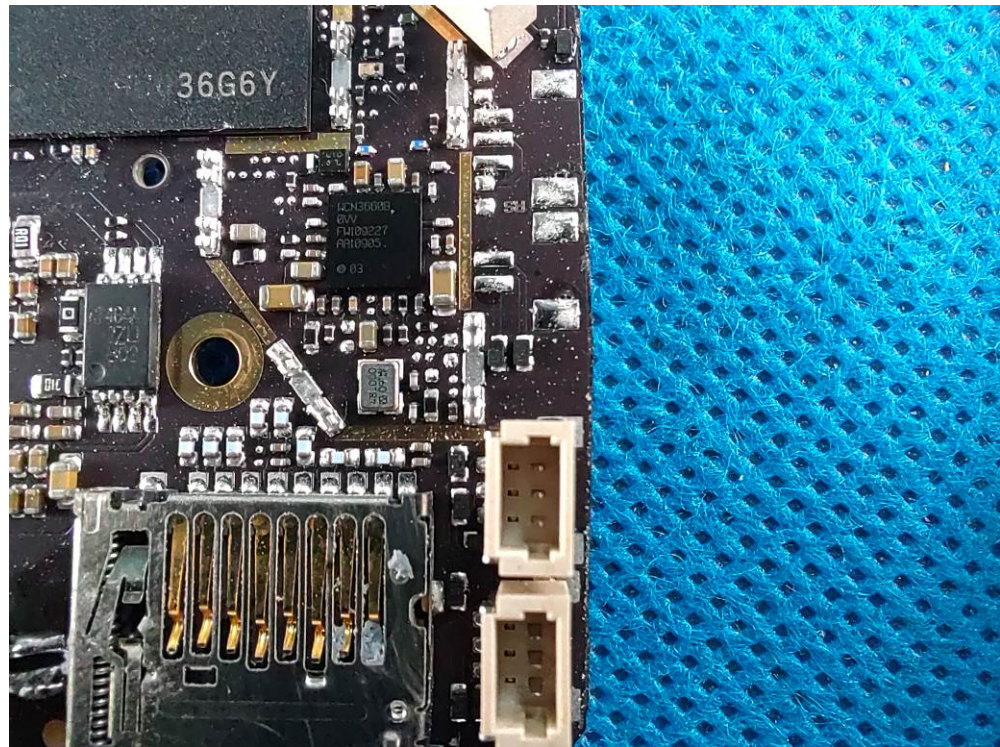

Appendix- C300-0200-Photos

2.2. EUT – Internal View Model C300-0200 FCC ID: 2A6J9C300-0200

Antenna soldering point

Appendix- C300-0200-Photos

Appendix- C300-0200-Photos

Appendix- C300-0200-Photos

Appendix- C300-0200-Photos