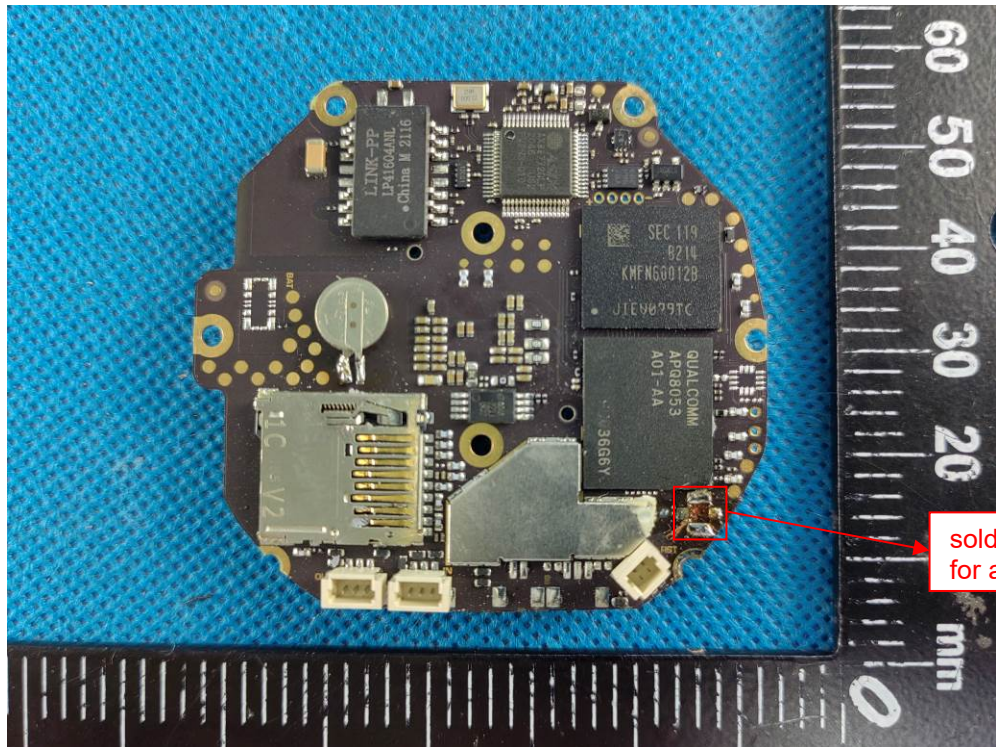

Appendix- C300-0200-Photos

2.2. EUT – Internal View Model C300-0200 FCC ID: 2A6J9C300-0200

Antenna soldering point

Appendix- C300-0200-Photos

Appendix- C300-0200-Photos

Appendix- C300-0200-Photos

Appendix- C300-0200-Photos

====End====