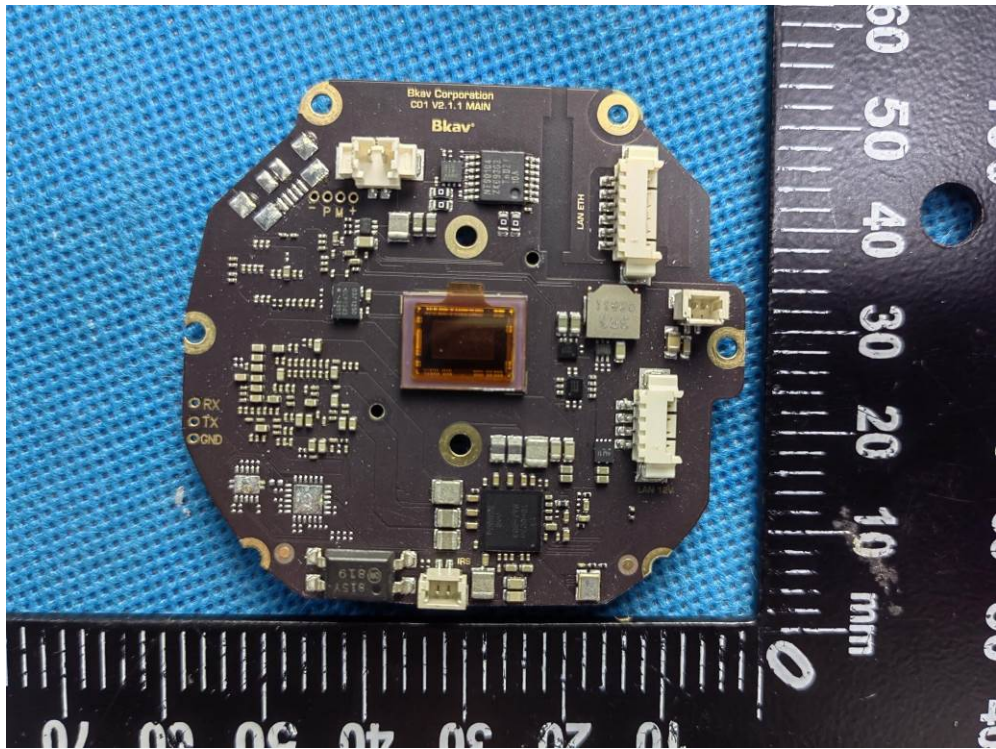

Appendix- C300-0200-Photos

2.2. EUT – Internal View Model C300-0200 FCC ID: 2A6J9C300-0200

Antenna soldering point

Appendix- C300-0200-Photos

Appendix- C300-0200-Photos

Appendix- C300-0200-Photos

Appendix- C300-0200-Photos

====End====