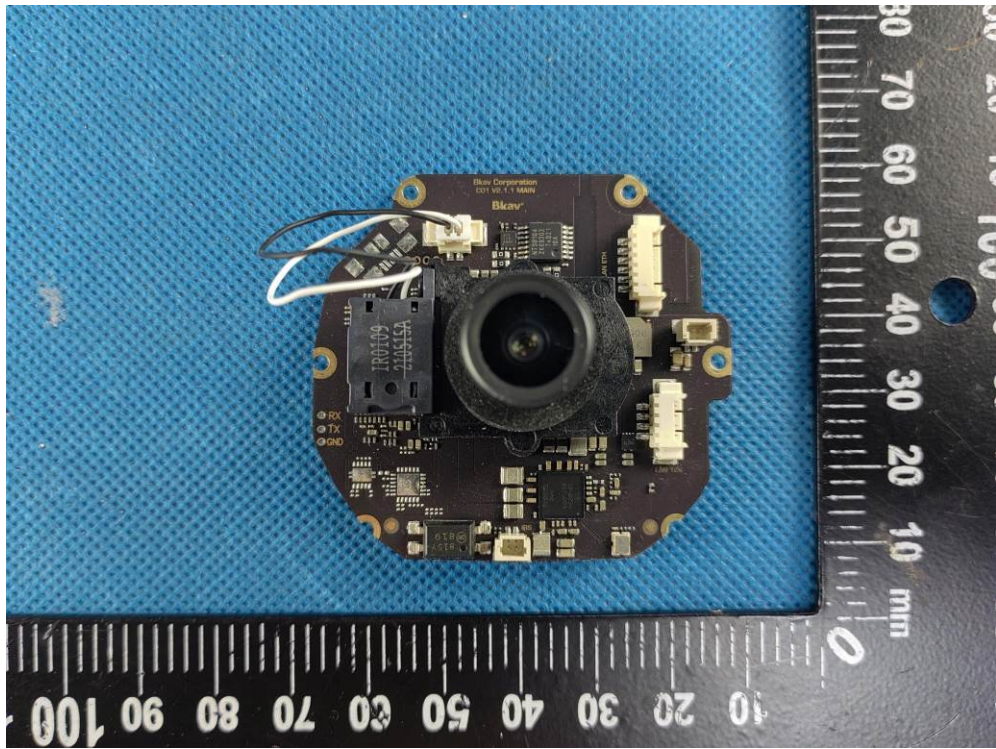

Appendix- C300-0200-Photos

2.2. EUT – Internal View Model C300-0200 FCC ID: 2A6J9C300-0200

Antenna soldering point

Appendix- C300-0200-Photos

Appendix- C300-0200-Photos

Appendix- C300-0200-Photos

Appendix- C300-0200-Photos

====End====