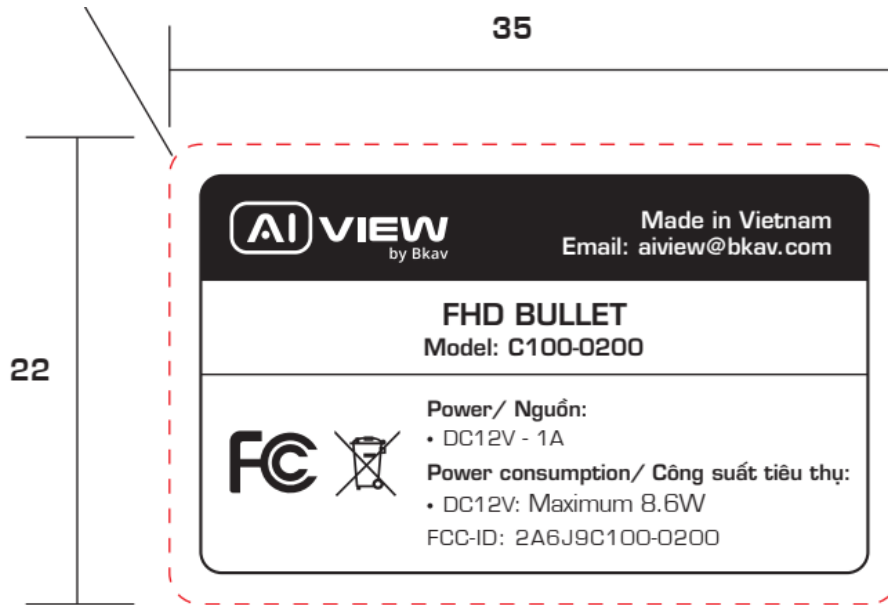

## Label sample and location

The unit of length is mm