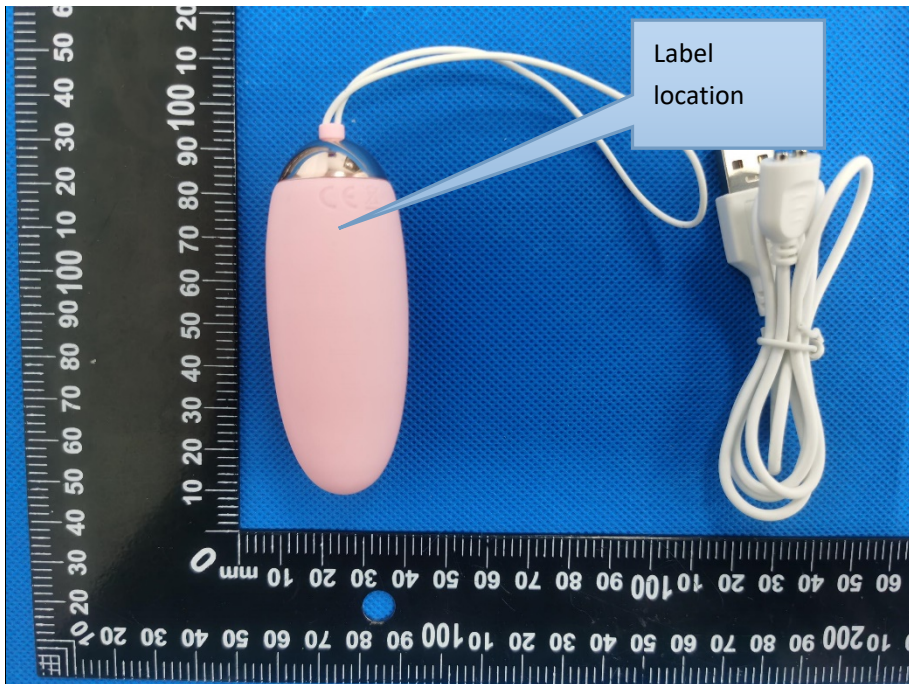

Label & label location

20mm*10mm

FCC ID:2A6IT-AK03