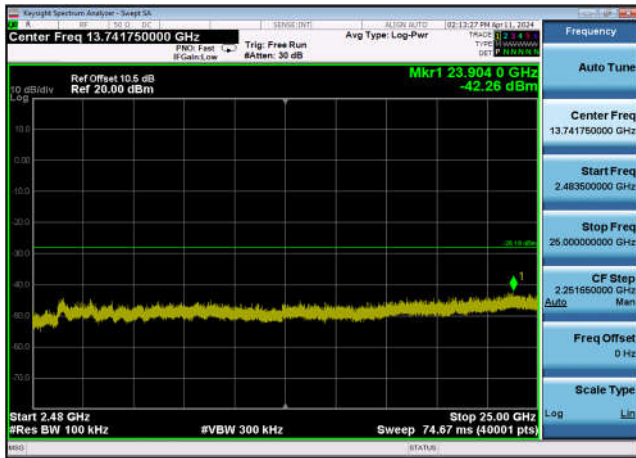

,Plot 4,2483.5MHz~25000MHz-802.11ax(40MHz),2452MHz,Ant13

END OF REPORT