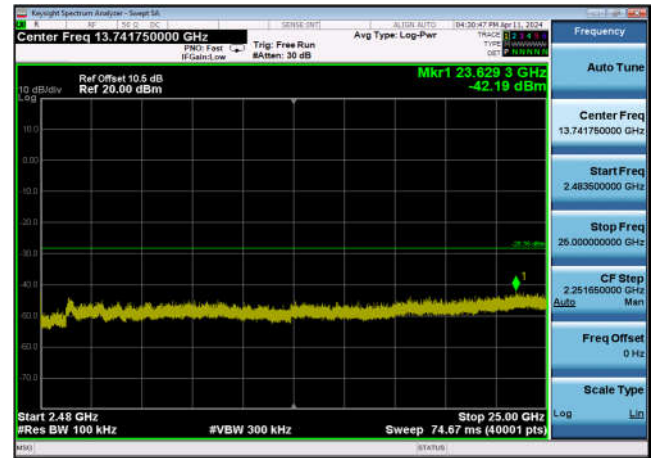

,Plot 4,2483.5MHz~25000MHz-802.11ax(40MHz),2452MHz,Ant12

END OF REPORT