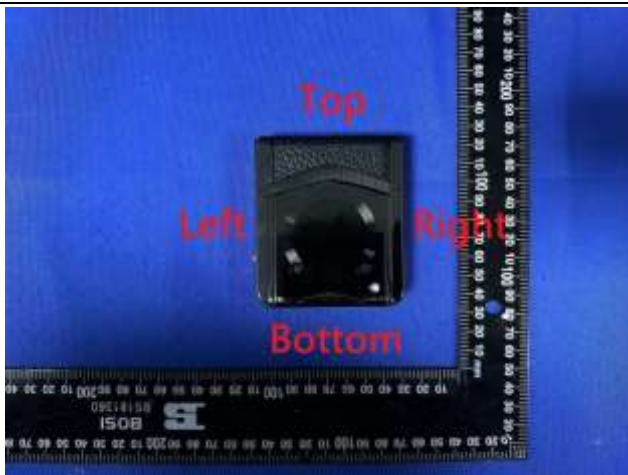

Appendix D:SAR Test Setup

Photo 1: Measurement System SATIMO

Photo 2: Liquid deep(15cm)

Photo 3: Right Cheek

Photo 4: Right Tilted

Photo 5: Left Cheek

Photo 6: Left Tilted

Photo 7: Unfold Front Side 10mm

Photo 8: Unfold Back Side 10mm

Photo 9: Unfold Left Side 10mm

Photo 10: Unfold right Side 10mm

Photo 11: Unfold Top Side 10mm

Photo 12: Unfold Bottom Side 10mm

Photo 13: Fold Front Side10mm

Photo 14: Fold Back Side10mm

Photo 14: Fold Left Side10mm

Photo 15: Fold Right Side10mm

Photo 16: Fold Top Side10mm

Photo 17: Fold Bottom Side10mm

Unfold EUT Front View

Unfold EUT Back View

Fold EUT Front View

Fold EUT Back View