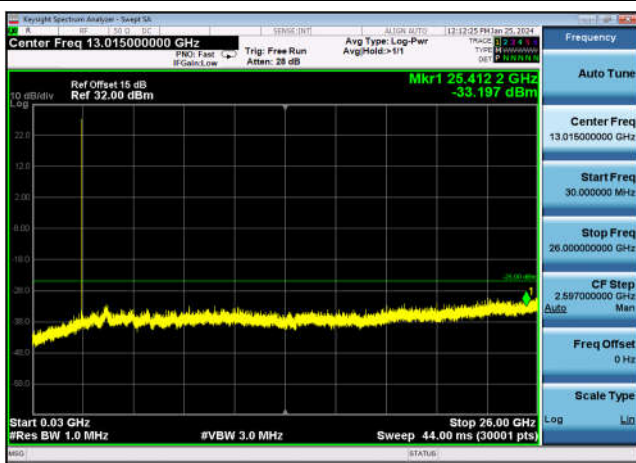

FDD07_HighRange_20MHz_30MHz~26GHz