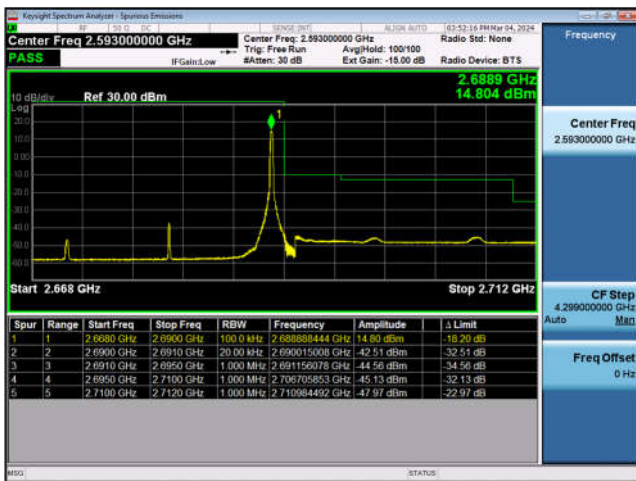

LTE Band 41-20MHz-QPSK-HCH-1RB#99