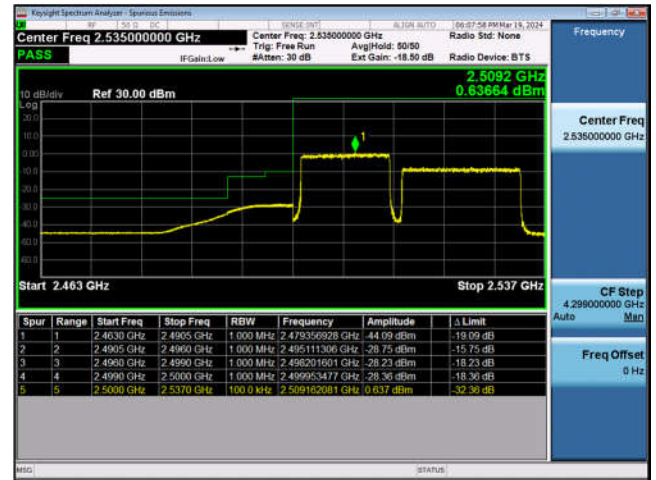

#### LTE Band 7C-15MHz+10MHz-QPSK-LCH-1RB#0

#### LTE Band 7C-15MHz+10MHz-QPSK-LCH-Full RB#0

LTE Band 7C-15MHz+10MHz-QPSK-HCH-1RB#0

LTE Band 7C-15MHz+10MHz-QPSK-HCH-Full RB#0

LTE Band 7C-15MHz+15MHz-QPSK-LCH-1RB#0

LTE Band 7C-15MHz+15MHz-QPSK-LCH-Full RB#0

LTE Band 7C-15MHz+15MHz-QPSK-HCH-1RB#0

LTE Band 7C-15MHz+15MHz-QPSK-HCH-Full RB#0

LTE Band 7C-15MHz+20MHz-QPSK-LCH-1RB#0

LTE Band 7C-15MHz+20MHz-QPSK-LCH-Full RB#0

LTE Band 7C-15MHz+20MHz-QPSK-HCH-1RB#0

LTE Band 7C-15MHz+20MHz-QPSK-HCH-Full RB#0

LTE Band 7C-20MHz+10MHz-QPSK-LCH-1RB#0

LTE Band 7C-20MHz+10MHz-QPSK-LCH-Full RB#0

LTE Band 7C-20MHz+10MHz-QPSK-HCH-1RB#0

LTE Band 7C-20MHz+10MHz-QPSK-HCH-Full RB#0

LTE Band 7C-20MHz+15MHz-QPSK-LCH-1RB#0

LTE Band 7C-20MHz+15MHz-QPSK-LCH-Full RB#0