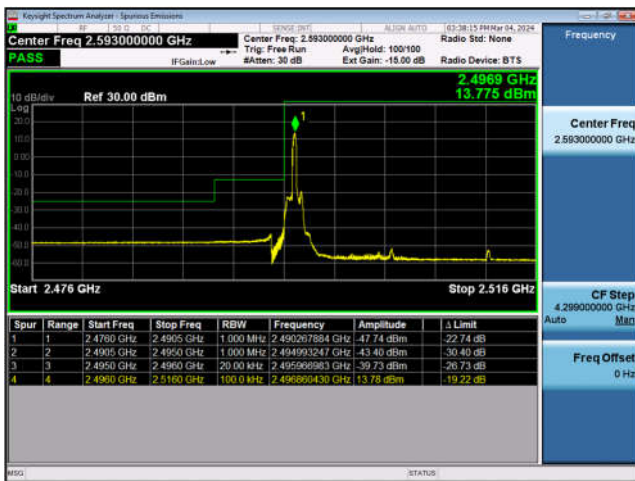

LTE Band 41-10MHz-QPSK-HCH-1RB#49

LTE Band 41-10MHz-QPSK-HCH-50RB#0

LTE Band 41-15MHz-QPSK-LCH-1RB#0

LTE Band 41-15MHz-QPSK-LCH-75RB#0

LTE Band 41-15MHz-QPSK-HCH-1RB#74

LTE Band 41-15MHz-QPSK-HCH-75RB#0

### LTE Band 41-20MHz-QPSK-LCH-1RB#0

### LTE Band 41-20MHz-QPSK-LCH-100RB#0