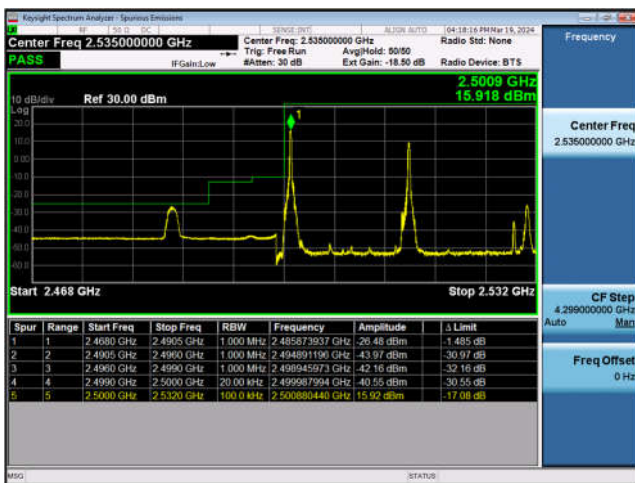

#### LTE Band 7C-15MHz+10MHz-QPSK-LCH-1RB#0

#### LTE Band 7C-15MHz+10MHz-QPSK-LCH-Full RB#0

LTE Band 7C-15MHz+10MHz-QPSK-HCH-1RB#0

LTE Band 7C-15MHz+10MHz-QPSK-HCH-Full RB#0

LTE Band 7C-15MHz+15MHz-QPSK-LCH-1RB#0

LTE Band 7C-15MHz+15MHz-QPSK-LCH-Full RB#0

LTE Band 7C-15MHz+15MHz-QPSK-HCH-1RB#0

LTE Band 7C-15MHz+15MHz-QPSK-HCH-Full RB#0

LTE Band 7C-15MHz+20MHz-QPSK-LCH-1RB#0

LTE Band 7C-15MHz+20MHz-QPSK-LCH-Full RB#0

LTE Band 7C-15MHz+20MHz-QPSK-HCH-1RB#0

LTE Band 7C-15MHz+20MHz-QPSK-HCH-Full RB#0