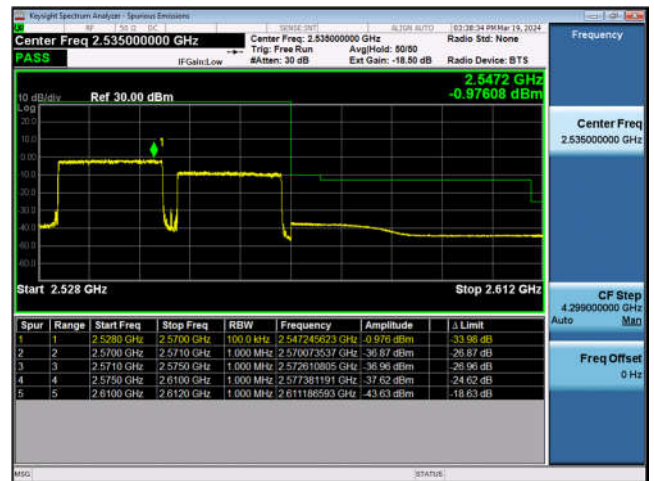

LTE Band 7C-20MHz+10MHz-QPSK-LCH-1RB#0

LTE Band 7C-20MHz+10MHz-QPSK-LCH-Full RB#0

LTE Band 7C-20MHz+10MHz-QPSK-HCH-1RB#0

LTE Band 7C-20MHz+10MHz-QPSK-HCH-Full RB#0

LTE Band 7C-20MHz+15MHz-QPSK-LCH-1RB#0

LTE Band 7C-20MHz+15MHz-QPSK-LCH-Full RB#0

LTE Band 7C-20MHz+15MHz-QPSK-HCH-1RB#0

LTE Band 7C-20MHz+15MHz-QPSK-HCH-Full RB#0

LTE Band 7C-20MHz+20MHz-QPSK-LCH-1RB#0

LTE Band 7C-20MHz+20MHz-QPSK-LCH-Full RB#0

LTE Band 7C-20MHz+20MHz-QPSK-HCH-1RB#0

LTE Band 7C-20MHz+20MHz-QPSK-HCH-Full RB#0