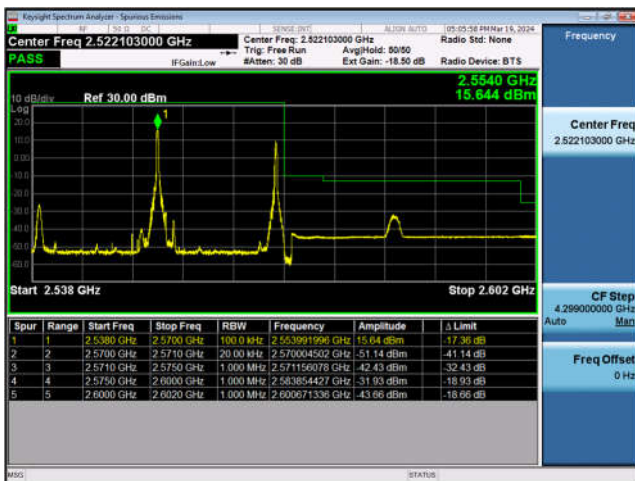

#### LTE Band 7C-15MHz+10MHz-QPSK-LCH-1RB#0

#### LTE Band 7C-15MHz+10MHz-QPSK-LCH-Full RB#0

LTE Band 7C-15MHz+10MHz-QPSK-HCH-1RB#0

LTE Band 7C-15MHz+10MHz-QPSK-HCH-Full RB#0

LTE Band 7C-15MHz+15MHz-QPSK-LCH-1RB#0

LTE Band 7C-15MHz+15MHz-QPSK-LCH-Full RB#0

LTE Band 7C-15MHz+15MHz-QPSK-HCH-1RB#0

LTE Band 7C-15MHz+15MHz-QPSK-HCH-Full RB#0

LTE Band 7C-15MHz+20MHz-QPSK-LCH-1RB#0

LTE Band 7C-15MHz+20MHz-QPSK-LCH-Full RB#0

LTE Band 7C-15MHz+20MHz-QPSK-HCH-1RB#0

LTE Band 7C-15MHz+20MHz-QPSK-HCH-Full RB#0

LTE Band 7C-20MHz+10MHz-QPSK-LCH-1RB#0

LTE Band 7C-20MHz+10MHz-QPSK-LCH-Full RB#0

LTE Band 7C-20MHz+10MHz-QPSK-HCH-1RB#0

LTE Band 7C-20MHz+10MHz-QPSK-HCH-Full RB#0

LTE Band 7C-20MHz+15MHz-QPSK-LCH-1RB#0

LTE Band 7C-20MHz+15MHz-QPSK-LCH-Full RB#0