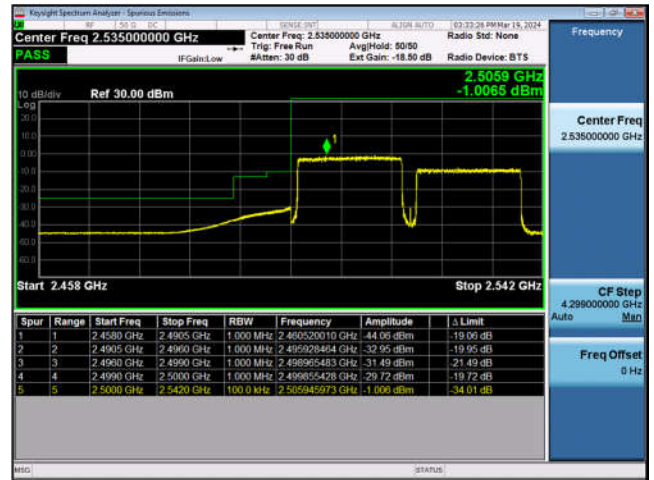

LTE Band 7C-20MHz+10MHz-QPSK-LCH-1RB#0

LTE Band 7C-20MHz+10MHz-QPSK-LCH-Full RB#0

LTE Band 7C-20MHz+10MHz-QPSK-HCH-1RB#0

LTE Band 7C-20MHz+10MHz-QPSK-HCH-Full RB#0

LTE Band 7C-20MHz+15MHz-QPSK-LCH-1RB#0

LTE Band 7C-20MHz+15MHz-QPSK-LCH-Full RB#0

LTE Band 7C-20MHz+15MHz-QPSK-HCH-1RB#0

LTE Band 7C-20MHz+15MHz-QPSK-HCH-Full RB#0

LTE Band 7C-20MHz+20MHz-QPSK-LCH-1RB#0

LTE Band 7C-20MHz+20MHz-QPSK-LCH-Full RB#0

LTE Band 7C-20MHz+20MHz-QPSK-HCH-1RB#0

LTE Band 7C-20MHz+20MHz-QPSK-HCH-Full RB#0