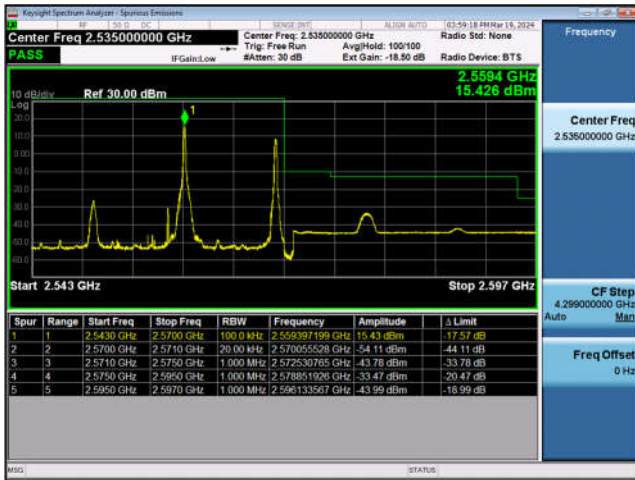

#### LTE Band 7C-10MHz+20MHz-QPSK-HCH-Full RB#0

#### LTE Band 7C-15MHz+10MHz-QPSK-LCH-1RB#0

#### LTE Band 7C-15MHz+10MHz-QPSK-LCH-Full RB#0

LTE Band 7C-15MHz+10MHz-QPSK-HCH-1RB#0

LTE Band 7C-15MHz+10MHz-QPSK-HCH-Full RB#0

LTE Band 7C-15MHz+15MHz-QPSK-LCH-1RB#0

LTE Band 7C-15MHz+15MHz-QPSK-LCH-Full RB#0