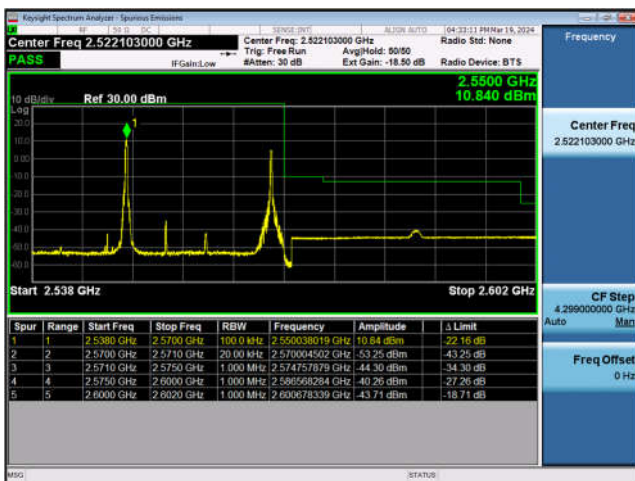

LTE Band 7C-10MHz+20MHz-QPSK-HCH-1RB#0