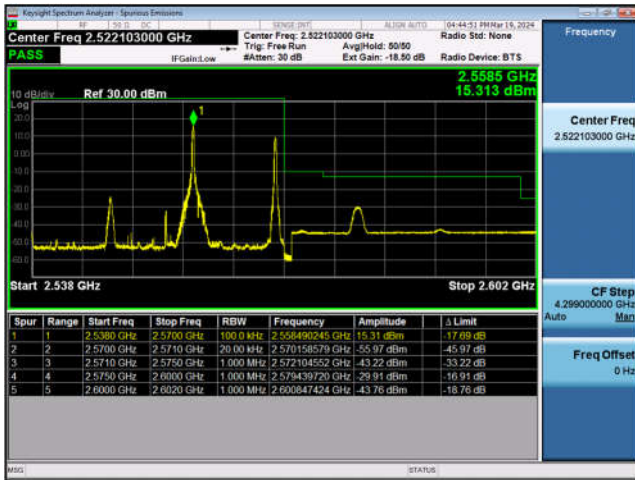

#### LTE Band 7C-15MHz+10MHz-QPSK-LCH-Full RB#0

LTE Band 7C-15MHz+10MHz-QPSK-HCH-1RB#0

LTE Band 7C-15MHz+10MHz-QPSK-HCH-Full RB#0

LTE Band 7C-15MHz+15MHz-QPSK-LCH-1RB#0

LTE Band 7C-15MHz+15MHz-QPSK-LCH-Full RB#0

LTE Band 7C-15MHz+15MHz-QPSK-HCH-1RB#0

LTE Band 7C-15MHz+15MHz-QPSK-HCH-Full RB#0

LTE Band 7C-15MHz+20MHz-QPSK-LCH-1RB#0

LTE Band 7C-15MHz+20MHz-QPSK-LCH-Full RB#0

LTE Band 7C-15MHz+20MHz-QPSK-HCH-1RB#0

LTE Band 7C-15MHz+20MHz-QPSK-HCH-Full RB#0

LTE Band 7C-20MHz+10MHz-QPSK-LCH-1RB#0

LTE Band 7C-20MHz+10MHz-QPSK-LCH-Full RB#0

LTE Band 7C-20MHz+10MHz-QPSK-HCH-1RB#0

LTE Band 7C-20MHz+10MHz-QPSK-HCH-Full RB#0

LTE Band 7C-20MHz+15MHz-QPSK-LCH-1RB#0

LTE Band 7C-20MHz+15MHz-QPSK-LCH-Full RB#0