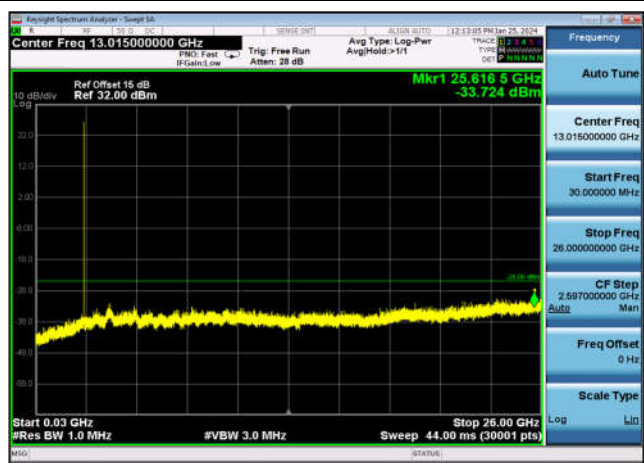

FDD07\_LowRange\_20MHz\_30MHz~26GHz

FDD07\_MidRange\_20MHz\_30MHz~26GHz

FDD07\_HighRange\_20MHz\_30MHz~26GHz

TDD41\_LowRange\_20MHz\_30MHz~26GHz

TDD41\_MidRange\_20MHz\_30MHz~26GHz

TDD41\_HighRange\_20MHz\_30MHz~26GHz