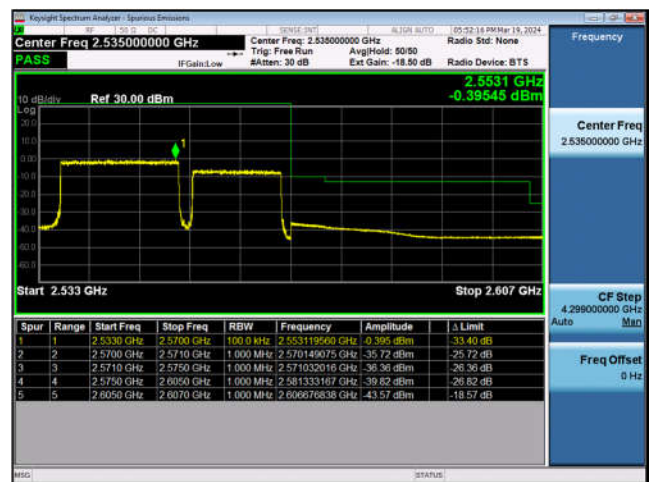

LTE Band 7C-15MHz+15MHz-QPSK-HCH-1RB#0

LTE Band 7C-15MHz+15MHz-QPSK-HCH-Full RB#0

LTE Band 7C-15MHz+20MHz-QPSK-LCH-1RB#0

LTE Band 7C-15MHz+20MHz-QPSK-LCH-Full RB#0

LTE Band 7C-15MHz+20MHz-QPSK-HCH-1RB#0

LTE Band 7C-15MHz+20MHz-QPSK-HCH-Full RB#0

LTE Band 7C-20MHz+10MHz-QPSK-LCH-1RB#0

LTE Band 7C-20MHz+10MHz-QPSK-LCH-Full RB#0

LTE Band 7C-20MHz+10MHz-QPSK-HCH-1RB#0

LTE Band 7C-20MHz+10MHz-QPSK-HCH-Full RB#0

LTE Band 7C-20MHz+15MHz-QPSK-LCH-1RB#0

LTE Band 7C-20MHz+15MHz-QPSK-LCH-Full RB#0

LTE Band 7C-20MHz+15MHz-QPSK-HCH-1RB#0

LTE Band 7C-20MHz+15MHz-QPSK-HCH-Full RB#0

LTE Band 7C-20MHz+20MHz-QPSK-LCH-1RB#0

LTE Band 7C-20MHz+20MHz-QPSK-LCH-Full RB#0

LTE Band 7C-20MHz+20MHz-QPSK-HCH-1RB#0

LTE Band 7C-20MHz+20MHz-QPSK-HCH-Full RB#0