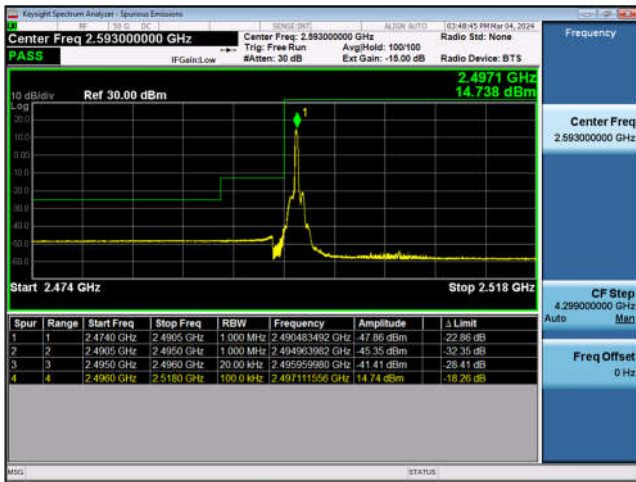

LTE Band 41-10MHz-QPSK-HCH-1RB#49

LTE Band 41-10MHz-QPSK-HCH-50RB#0

LTE Band 41-15MHz-QPSK-LCH-1RB#0

LTE Band 41-15MHz-QPSK-LCH-75RB#0

LTE Band 41-15MHz-QPSK-HCH-1RB#74

LTE Band 41-15MHz-QPSK-HCH-75RB#0

### LTE Band 41-20MHz-QPSK-LCH-1RB#0

### LTE Band 41-20MHz-QPSK-LCH-100RB#0