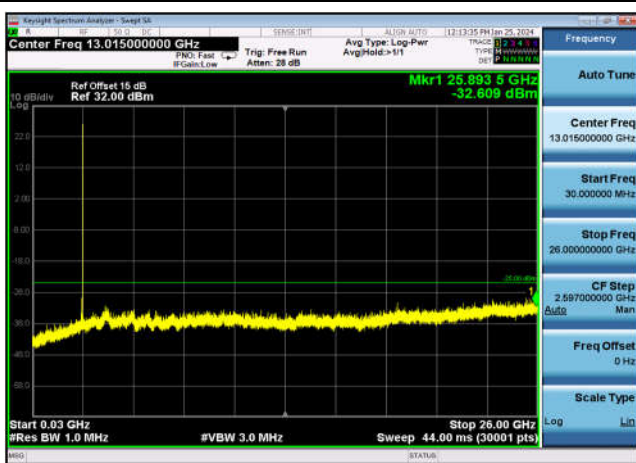

FDD07\_LowRange\_20MHz\_30MHz~26GHz

FDD07\_MidRange\_20MHz\_30MHz~26GHz

FDD07\_HighRange\_20MHz\_30MHz~26GHz

TDD41\_LowRange\_20MHz\_30MHz~26GHz

TDD41\_MidRange\_20MHz\_30MHz~26GHz

TDD41\_HighRange\_20MHz\_30MHz~26GHz