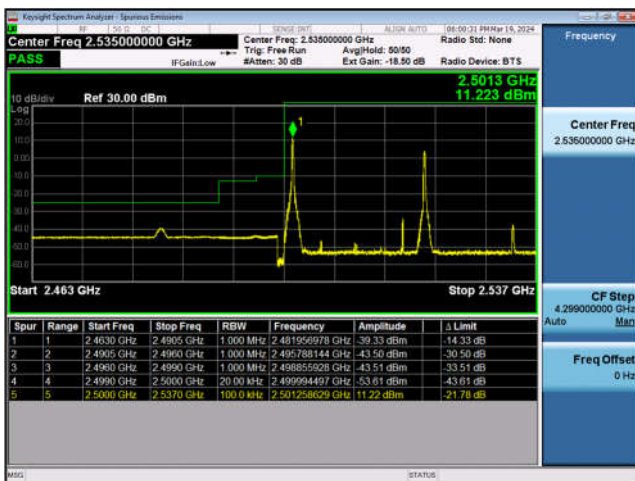

LTE Band 7C-15MHz+15MHz-QPSK-HCH-1RB#0

LTE Band 7C-15MHz+15MHz-QPSK-HCH-Full RB#0

LTE Band 7C-15MHz+20MHz-QPSK-LCH-1RB#0

LTE Band 7C-15MHz+20MHz-QPSK-LCH-Full RB#0

LTE Band 7C-15MHz+20MHz-QPSK-HCH-1RB#0

LTE Band 7C-15MHz+20MHz-QPSK-HCH-Full RB#0

LTE Band 7C-20MHz+10MHz-QPSK-LCH-1RB#0

LTE Band 7C-20MHz+10MHz-QPSK-LCH-Full RB#0

LTE Band 7C-20MHz+10MHz-QPSK-HCH-1RB#0

LTE Band 7C-20MHz+10MHz-QPSK-HCH-Full RB#0

LTE Band 7C-20MHz+15MHz-QPSK-LCH-1RB#0

LTE Band 7C-20MHz+15MHz-QPSK-LCH-Full RB#0

LTE Band 7C-20MHz+15MHz-QPSK-HCH-1RB#0

LTE Band 7C-20MHz+15MHz-QPSK-HCH-Full RB#0

LTE Band 7C-20MHz+20MHz-QPSK-LCH-1RB#0

LTE Band 7C-20MHz+20MHz-QPSK-LCH-Full RB#0

LTE Band 7C-20MHz+20MHz-QPSK-HCH-1RB#0

LTE Band 7C-20MHz+20MHz-QPSK-HCH-Full RB#0