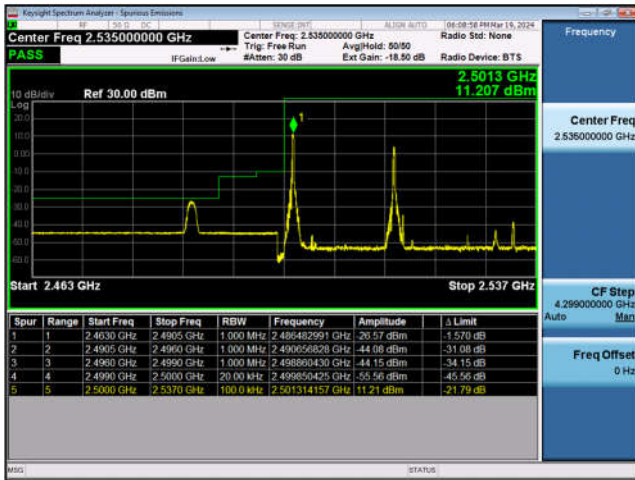

#### LTE Band 7C-15MHz+10MHz-QPSK-LCH-Full RB#0

LTE Band 7C-15MHz+10MHz-QPSK-HCH-1RB#0

LTE Band 7C-15MHz+10MHz-QPSK-HCH-Full RB#0

LTE Band 7C-15MHz+15MHz-QPSK-LCH-1RB#0

LTE Band 7C-15MHz+15MHz-QPSK-LCH-Full RB#0

LTE Band 7C-15MHz+15MHz-QPSK-HCH-1RB#0

LTE Band 7C-15MHz+15MHz-QPSK-HCH-Full RB#0

LTE Band 7C-15MHz+20MHz-QPSK-LCH-1RB#0

LTE Band 7C-15MHz+20MHz-QPSK-LCH-Full RB#0

LTE Band 7C-15MHz+20MHz-QPSK-HCH-1RB#0

LTE Band 7C-15MHz+20MHz-QPSK-HCH-Full RB#0

LTE Band 7C-20MHz+10MHz-QPSK-LCH-1RB#0

LTE Band 7C-20MHz+10MHz-QPSK-LCH-Full RB#0

LTE Band 7C-20MHz+10MHz-QPSK-HCH-1RB#0

LTE Band 7C-20MHz+10MHz-QPSK-HCH-Full RB#0

LTE Band 7C-20MHz+15MHz-QPSK-LCH-1RB#0

LTE Band 7C-20MHz+15MHz-QPSK-LCH-Full RB#0