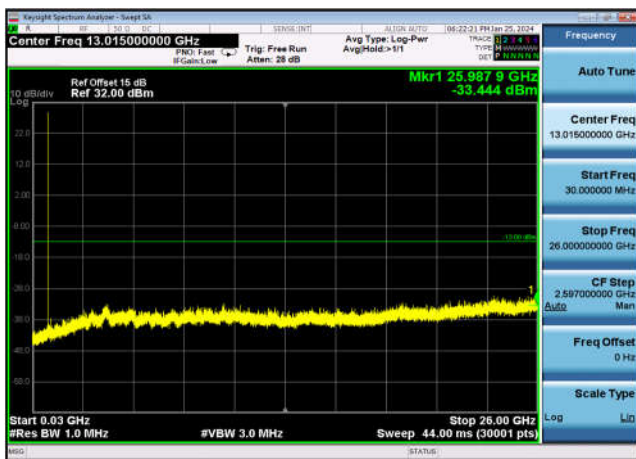

FDD05_LowRange_10MHz_30MHz~26GHz