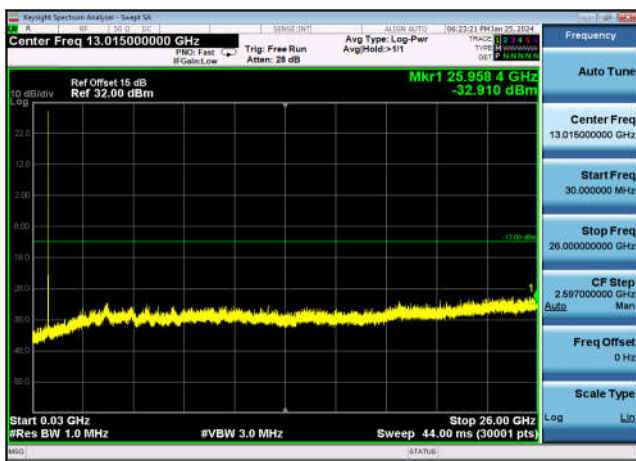

FDD05_HighRange_10MHz_30MHz~26GHz