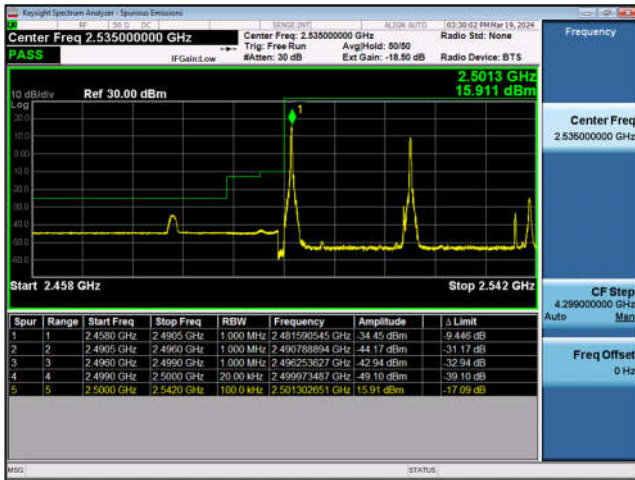

LTE Band 7C-20MHz+10MHz-QPSK-LCH-1RB#0

LTE Band 7C-20MHz+10MHz-QPSK-LCH-Full RB#0

LTE Band 7C-20MHz+10MHz-QPSK-HCH-1RB#0

LTE Band 7C-20MHz+10MHz-QPSK-HCH-Full RB#0

LTE Band 7C-20MHz+15MHz-QPSK-LCH-1RB#0

LTE Band 7C-20MHz+15MHz-QPSK-LCH-Full RB#0

LTE Band 7C-20MHz+15MHz-QPSK-HCH-1RB#0

LTE Band 7C-20MHz+15MHz-QPSK-HCH-Full RB#0

LTE Band 7C-20MHz+20MHz-QPSK-LCH-1RB#0

LTE Band 7C-20MHz+20MHz-QPSK-LCH-Full RB#0

LTE Band 7C-20MHz+20MHz-QPSK-HCH-1RB#0

LTE Band 7C-20MHz+20MHz-QPSK-HCH-Full RB#0