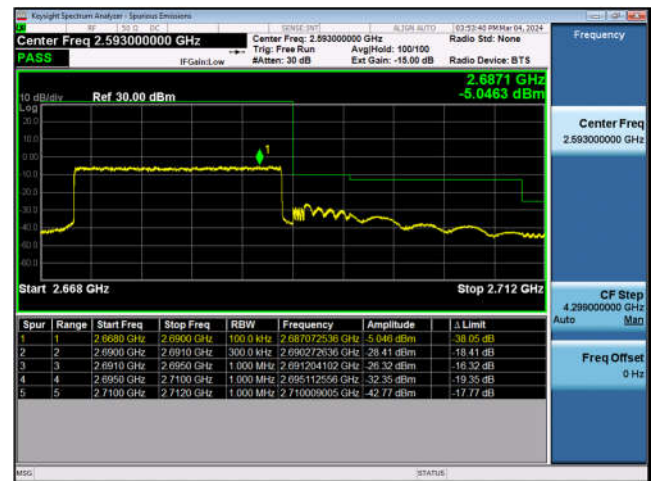

LTE Band 41-20MHz-QPSK-HCH-100RB#0