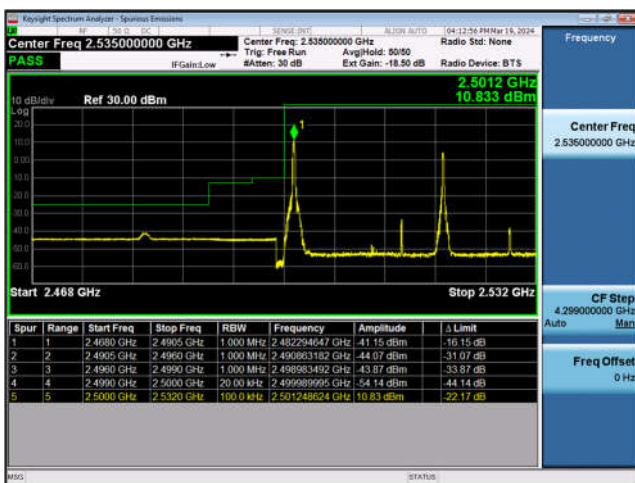

#### LTE Band 7C-15MHz+10MHz-QPSK-LCH-Full RB#0

LTE Band 7C-15MHz+10MHz-QPSK-HCH-1RB#0

LTE Band 7C-15MHz+10MHz-QPSK-HCH-Full RB#0

LTE Band 7C-15MHz+15MHz-QPSK-LCH-1RB#0

LTE Band 7C-15MHz+15MHz-QPSK-LCH-Full RB#0

LTE Band 7C-15MHz+15MHz-QPSK-HCH-1RB#0

LTE Band 7C-15MHz+15MHz-QPSK-HCH-Full RB#0

LTE Band 7C-15MHz+20MHz-QPSK-LCH-1RB#0

LTE Band 7C-15MHz+20MHz-QPSK-LCH-Full RB#0

LTE Band 7C-15MHz+20MHz-QPSK-HCH-1RB#0

LTE Band 7C-15MHz+20MHz-QPSK-HCH-Full RB#0

LTE Band 7C-20MHz+10MHz-QPSK-LCH-1RB#0

LTE Band 7C-20MHz+10MHz-QPSK-LCH-Full RB#0

LTE Band 7C-20MHz+10MHz-QPSK-HCH-1RB#0

LTE Band 7C-20MHz+10MHz-QPSK-HCH-Full RB#0

LTE Band 7C-20MHz+15MHz-QPSK-LCH-1RB#0

LTE Band 7C-20MHz+15MHz-QPSK-LCH-Full RB#0