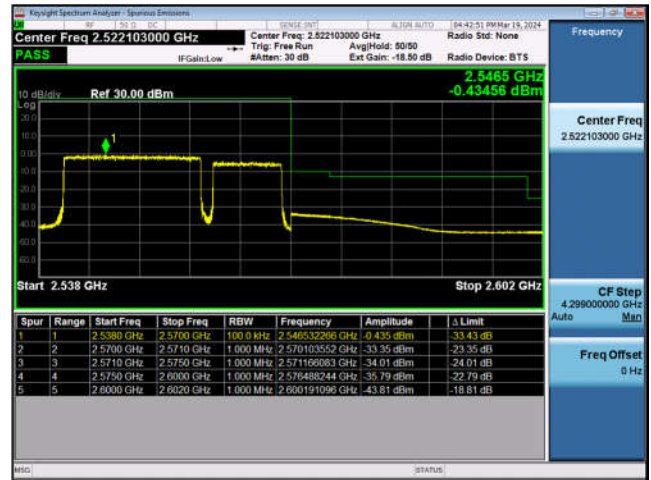

LTE Band 7C-15MHz+15MHz-QPSK-HCH-1RB#0

LTE Band 7C-15MHz+15MHz-QPSK-HCH-Full RB#0

LTE Band 7C-15MHz+20MHz-QPSK-LCH-1RB#0

LTE Band 7C-15MHz+20MHz-QPSK-LCH-Full RB#0

LTE Band 7C-15MHz+20MHz-QPSK-HCH-1RB#0

LTE Band 7C-15MHz+20MHz-QPSK-HCH-Full RB#0

LTE Band 7C-20MHz+10MHz-QPSK-LCH-1RB#0

LTE Band 7C-20MHz+10MHz-QPSK-LCH-Full RB#0

LTE Band 7C-20MHz+10MHz-QPSK-HCH-1RB#0

LTE Band 7C-20MHz+10MHz-QPSK-HCH-Full RB#0

LTE Band 7C-20MHz+15MHz-QPSK-LCH-1RB#0

LTE Band 7C-20MHz+15MHz-QPSK-LCH-Full RB#0

LTE Band 7C-20MHz+15MHz-QPSK-HCH-1RB#0

LTE Band 7C-20MHz+15MHz-QPSK-HCH-Full RB#0

LTE Band 7C-20MHz+20MHz-QPSK-LCH-1RB#0

LTE Band 7C-20MHz+20MHz-QPSK-LCH-Full RB#0

LTE Band 7C-20MHz+20MHz-QPSK-HCH-1RB#0

LTE Band 7C-20MHz+20MHz-QPSK-HCH-Full RB#0