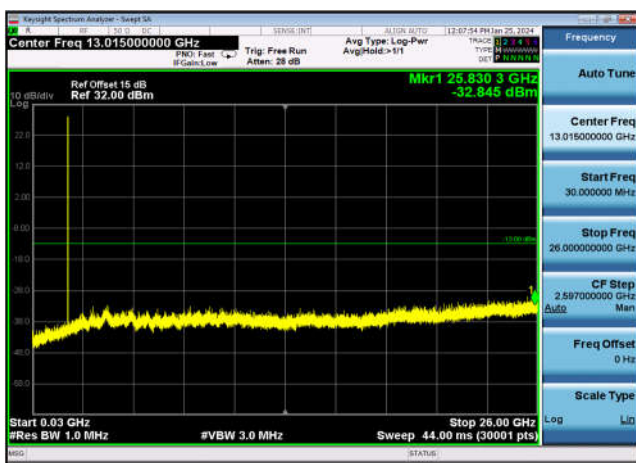

FDD02_LowRange_20MHz_30MHz~26GHz