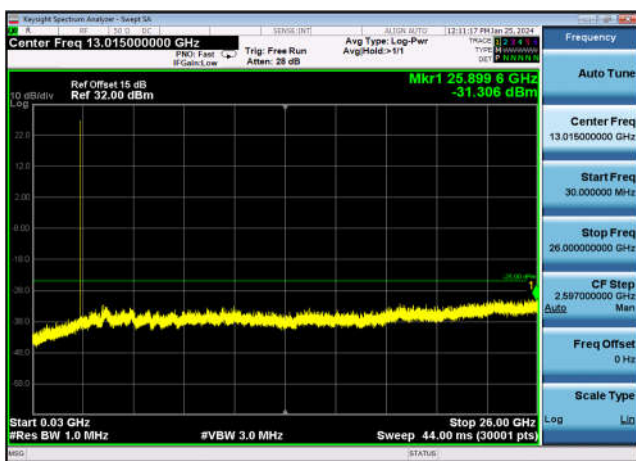

FDD07_LowRange_20MHz_30MHz~26GHz