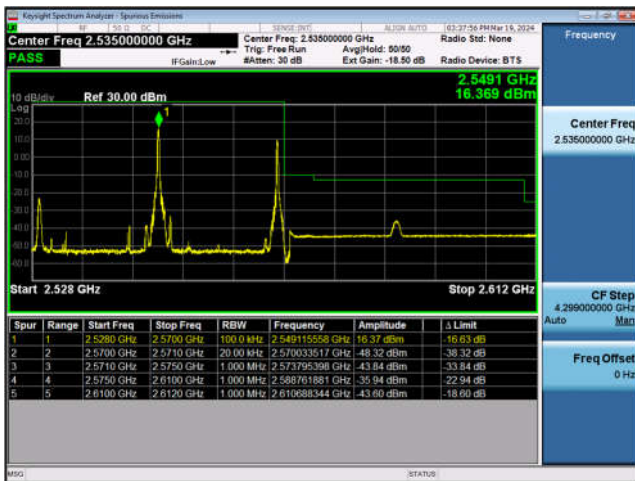

LTE Band 7C-20MHz+10MHz-QPSK-LCH-1RB#0

LTE Band 7C-20MHz+10MHz-QPSK-LCH-Full RB#0

LTE Band 7C-20MHz+10MHz-QPSK-HCH-1RB#0

LTE Band 7C-20MHz+10MHz-QPSK-HCH-Full RB#0

LTE Band 7C-20MHz+15MHz-QPSK-LCH-1RB#0

LTE Band 7C-20MHz+15MHz-QPSK-LCH-Full RB#0

LTE Band 7C-20MHz+15MHz-QPSK-HCH-1RB#0

LTE Band 7C-20MHz+15MHz-QPSK-HCH-Full RB#0

LTE Band 7C-20MHz+20MHz-QPSK-LCH-1RB#0

LTE Band 7C-20MHz+20MHz-QPSK-LCH-Full RB#0

LTE Band 7C-20MHz+20MHz-QPSK-HCH-1RB#0

LTE Band 7C-20MHz+20MHz-QPSK-HCH-Full RB#0