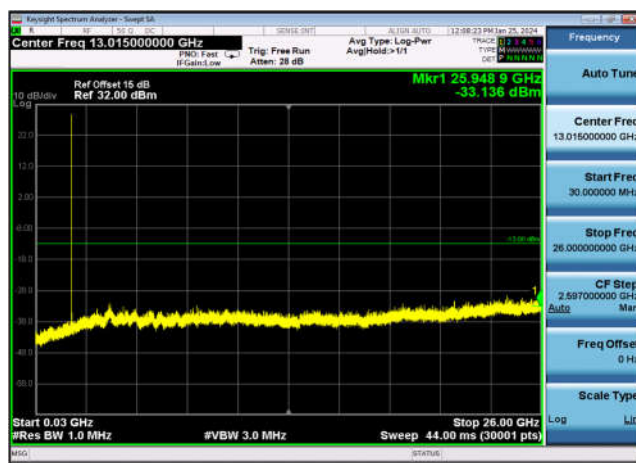

FDD02_MidRange_20MHz_30MHz~26GHz