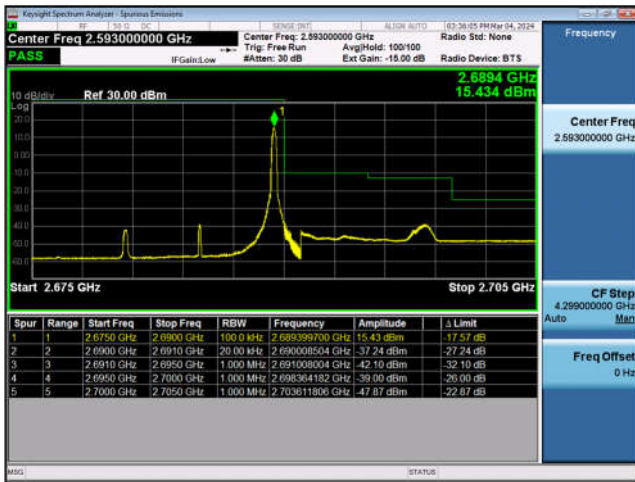

LTE Band 41-10MHz-QPSK-HCH-1RB#49

LTE Band 41-10MHz-QPSK-HCH-50RB#0

LTE Band 41-15MHz-QPSK-LCH-1RB#0

LTE Band 41-15MHz-QPSK-LCH-75RB#0

LTE Band 41-15MHz-QPSK-HCH-1RB#74

LTE Band 41-15MHz-QPSK-HCH-75RB#0

### LTE Band 41-20MHz-QPSK-LCH-1RB#0

### LTE Band 41-20MHz-QPSK-LCH-100RB#0