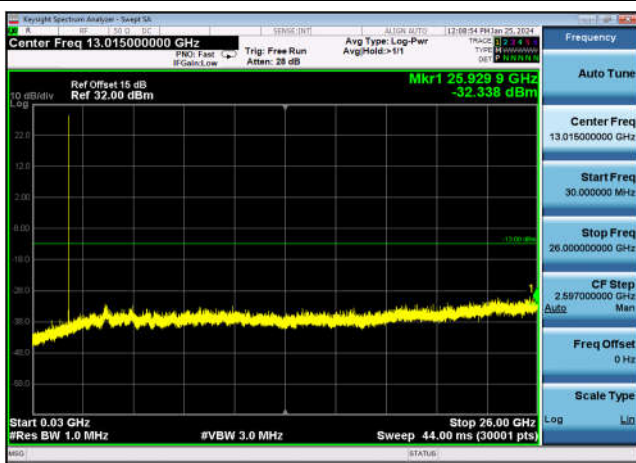

FDD02_HighRange_20MHz_30MHz~26GHz