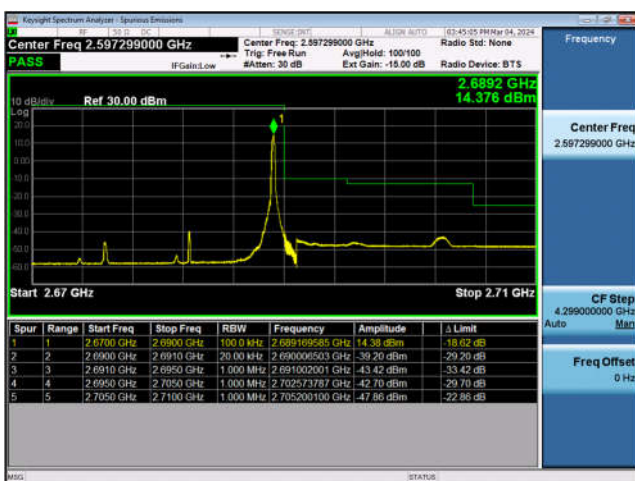

LTE Band 41-10MHz-QPSK-HCH-1RB#49

LTE Band 41-10MHz-QPSK-HCH-50RB#0

LTE Band 41-15MHz-QPSK-LCH-1RB#0

LTE Band 41-15MHz-QPSK-LCH-75RB#0

LTE Band 41-15MHz-QPSK-HCH-1RB#74

LTE Band 41-15MHz-QPSK-HCH-75RB#0

### LTE Band 41-20MHz-QPSK-LCH-1RB#0

### LTE Band 41-20MHz-QPSK-LCH-100RB#0