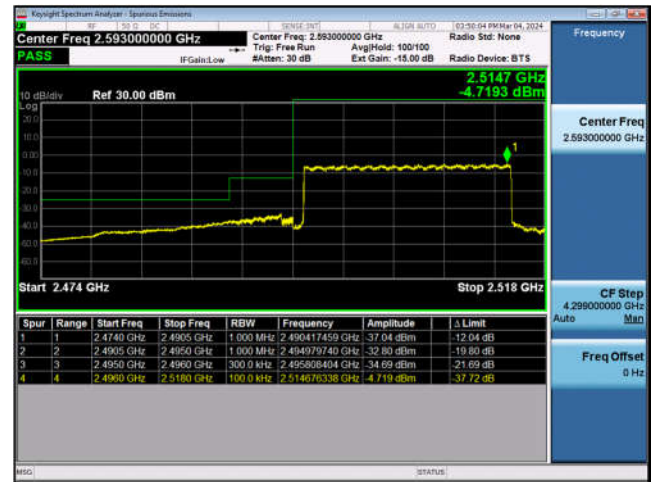

LTE Band 41-10MHz-QPSK-HCH-1RB#49

LTE Band 41-10MHz-QPSK-HCH-50RB#0

LTE Band 41-15MHz-QPSK-LCH-1RB#0

LTE Band 41-15MHz-QPSK-LCH-75RB#0

LTE Band 41-15MHz-QPSK-HCH-1RB#74

LTE Band 41-15MHz-QPSK-HCH-75RB#0

### LTE Band 41-20MHz-QPSK-LCH-1RB#0

### LTE Band 41-20MHz-QPSK-LCH-100RB#0