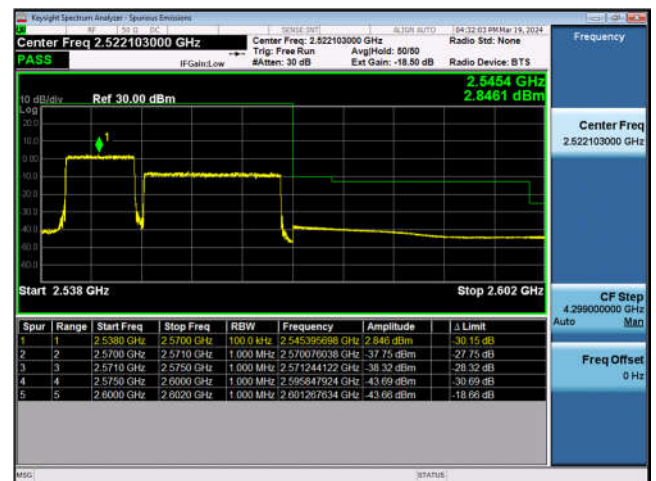

LTE Band 7C-10MHz+20MHz-QPSK-HCH-Full RB#0