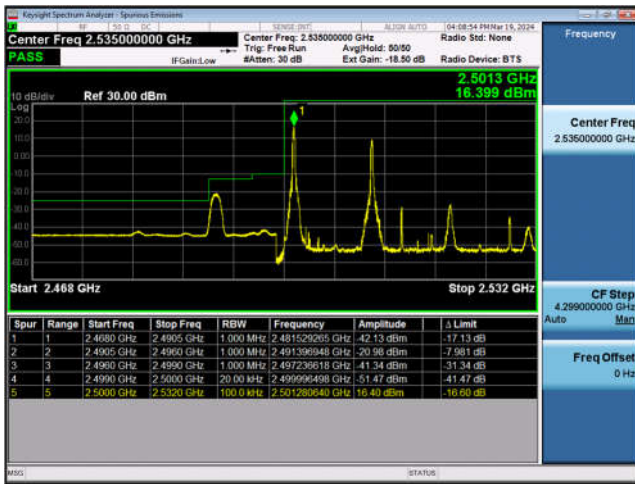

LTE Band 7C:

LTE Band 7C-10MHz+20MHz-QPSK-LCH-1RB#0