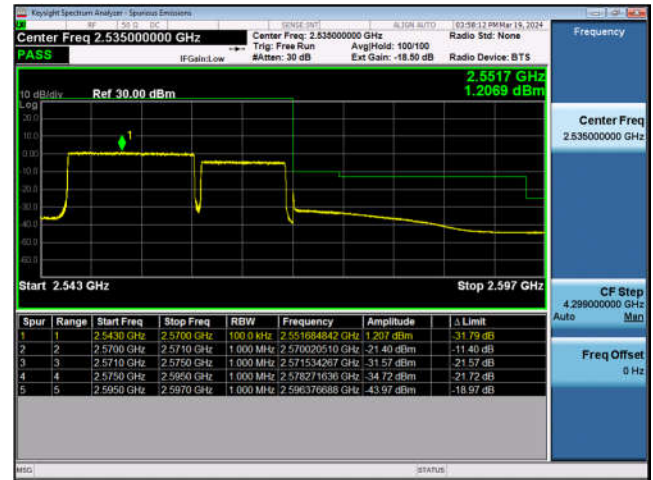

#### LTE Band 7C-10MHz+20MHz-QPSK-HCH-Full RB#0

#### LTE Band 7C-15MHz+10MHz-QPSK-LCH-1RB#0

#### LTE Band 7C-15MHz+10MHz-QPSK-LCH-Full RB#0

LTE Band 7C-15MHz+10MHz-QPSK-HCH-1RB#0

LTE Band 7C-15MHz+10MHz-QPSK-HCH-Full RB#0

LTE Band 7C-15MHz+15MHz-QPSK-LCH-1RB#0

LTE Band 7C-15MHz+15MHz-QPSK-LCH-Full RB#0

LTE Band 7C-15MHz+15MHz-QPSK-HCH-1RB#0

LTE Band 7C-15MHz+15MHz-QPSK-HCH-Full RB#0

LTE Band 7C-15MHz+20MHz-QPSK-LCH-1RB#0

LTE Band 7C-15MHz+20MHz-QPSK-LCH-Full RB#0

LTE Band 7C-15MHz+20MHz-QPSK-HCH-1RB#0

LTE Band 7C-15MHz+20MHz-QPSK-HCH-Full RB#0