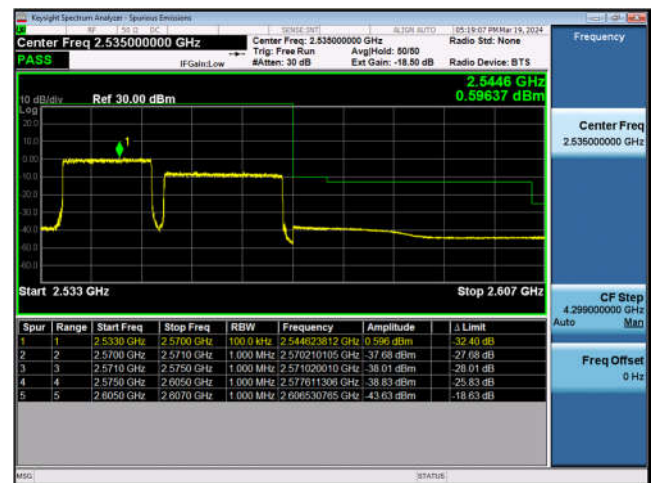

#### LTE Band 7C-15MHz+10MHz-QPSK-LCH-1RB#0

#### LTE Band 7C-15MHz+10MHz-QPSK-LCH-Full RB#0

LTE Band 7C-15MHz+10MHz-QPSK-HCH-1RB#0

LTE Band 7C-15MHz+10MHz-QPSK-HCH-Full RB#0

LTE Band 7C-15MHz+15MHz-QPSK-LCH-1RB#0

LTE Band 7C-15MHz+15MHz-QPSK-LCH-Full RB#0

LTE Band 7C-15MHz+15MHz-QPSK-HCH-1RB#0

LTE Band 7C-15MHz+15MHz-QPSK-HCH-Full RB#0

LTE Band 7C-15MHz+20MHz-QPSK-LCH-1RB#0

LTE Band 7C-15MHz+20MHz-QPSK-LCH-Full RB#0

LTE Band 7C-15MHz+20MHz-QPSK-HCH-1RB#0

LTE Band 7C-15MHz+20MHz-QPSK-HCH-Full RB#0

LTE Band 7C-20MHz+10MHz-QPSK-LCH-1RB#0

LTE Band 7C-20MHz+10MHz-QPSK-LCH-Full RB#0

LTE Band 7C-20MHz+10MHz-QPSK-HCH-1RB#0

LTE Band 7C-20MHz+10MHz-QPSK-HCH-Full RB#0

LTE Band 7C-20MHz+15MHz-QPSK-LCH-1RB#0

LTE Band 7C-20MHz+15MHz-QPSK-LCH-Full RB#0