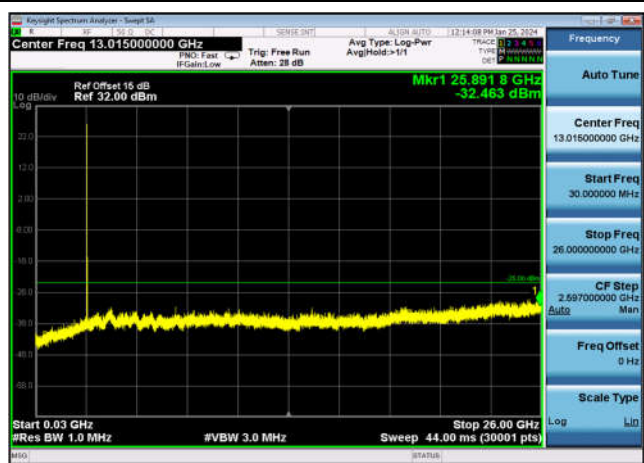

FDD07\_LowRange\_20MHz\_30MHz~26GHz

FDD07\_MidRange\_20MHz\_30MHz~26GHz

FDD07\_HighRange\_20MHz\_30MHz~26GHz

TDD41\_LowRange\_20MHz\_30MHz~26GHz

TDD41\_MidRange\_20MHz\_30MHz~26GHz

TDD41\_HighRange\_20MHz\_30MHz~26GHz