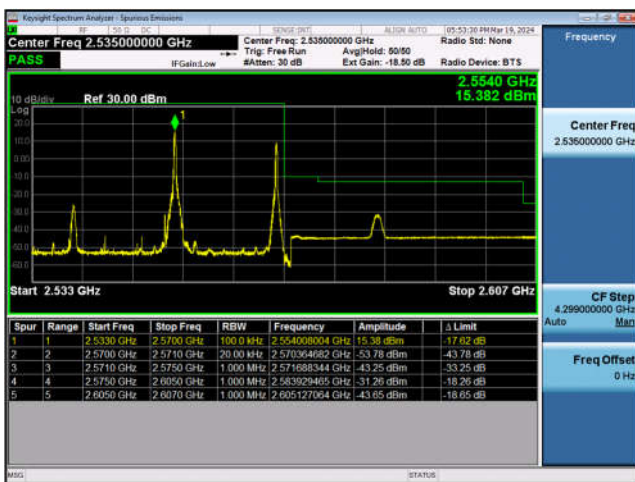

LTE Band 7C-15MHz+15MHz-QPSK-HCH-1RB#0

LTE Band 7C-15MHz+15MHz-QPSK-HCH-Full RB#0

LTE Band 7C-15MHz+20MHz-QPSK-LCH-1RB#0

LTE Band 7C-15MHz+20MHz-QPSK-LCH-Full RB#0

LTE Band 7C-15MHz+20MHz-QPSK-HCH-1RB#0

LTE Band 7C-15MHz+20MHz-QPSK-HCH-Full RB#0

LTE Band 7C-20MHz+10MHz-QPSK-LCH-1RB#0

LTE Band 7C-20MHz+10MHz-QPSK-LCH-Full RB#0

LTE Band 7C-20MHz+10MHz-QPSK-HCH-1RB#0

LTE Band 7C-20MHz+10MHz-QPSK-HCH-Full RB#0

LTE Band 7C-20MHz+15MHz-QPSK-LCH-1RB#0

LTE Band 7C-20MHz+15MHz-QPSK-LCH-Full RB#0

LTE Band 7C-20MHz+15MHz-QPSK-HCH-1RB#0

LTE Band 7C-20MHz+15MHz-QPSK-HCH-Full RB#0

LTE Band 7C-20MHz+20MHz-QPSK-LCH-1RB#0

LTE Band 7C-20MHz+20MHz-QPSK-LCH-Full RB#0

LTE Band 7C-20MHz+20MHz-QPSK-HCH-1RB#0

LTE Band 7C-20MHz+20MHz-QPSK-HCH-Full RB#0