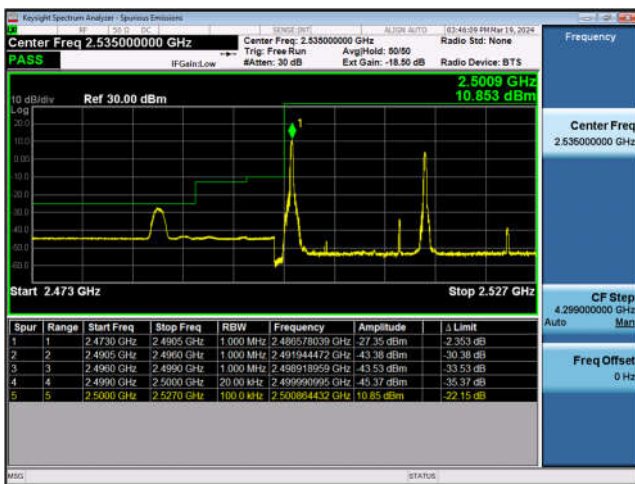

LTE Band 7C-15MHz+10MHz-QPSK-LCH-1RB#0