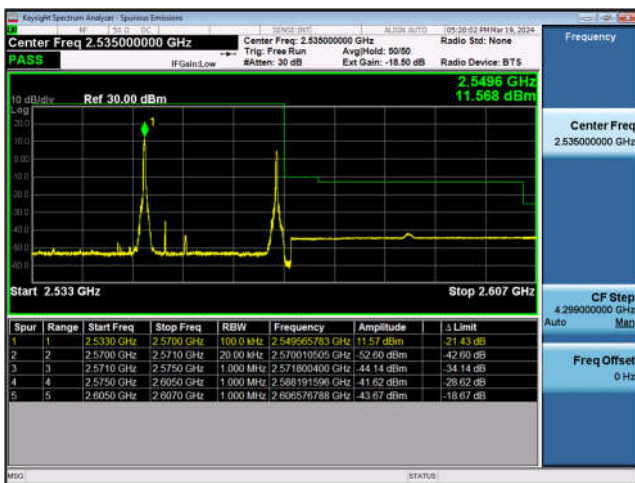

#### LTE Band 7C-15MHz+10MHz-QPSK-LCH-1RB#0

#### LTE Band 7C-15MHz+10MHz-QPSK-LCH-Full RB#0

LTE Band 7C-15MHz+10MHz-QPSK-HCH-1RB#0

LTE Band 7C-15MHz+10MHz-QPSK-HCH-Full RB#0

LTE Band 7C-15MHz+15MHz-QPSK-LCH-1RB#0

LTE Band 7C-15MHz+15MHz-QPSK-LCH-Full RB#0

LTE Band 7C-15MHz+15MHz-QPSK-HCH-1RB#0

LTE Band 7C-15MHz+15MHz-QPSK-HCH-Full RB#0

LTE Band 7C-15MHz+20MHz-QPSK-LCH-1RB#0

LTE Band 7C-15MHz+20MHz-QPSK-LCH-Full RB#0

LTE Band 7C-15MHz+20MHz-QPSK-HCH-1RB#0

LTE Band 7C-15MHz+20MHz-QPSK-HCH-Full RB#0

LTE Band 7C-20MHz+10MHz-QPSK-LCH-1RB#0

LTE Band 7C-20MHz+10MHz-QPSK-LCH-Full RB#0

LTE Band 7C-20MHz+10MHz-QPSK-HCH-1RB#0

LTE Band 7C-20MHz+10MHz-QPSK-HCH-Full RB#0

LTE Band 7C-20MHz+15MHz-QPSK-LCH-1RB#0

LTE Band 7C-20MHz+15MHz-QPSK-LCH-Full RB#0