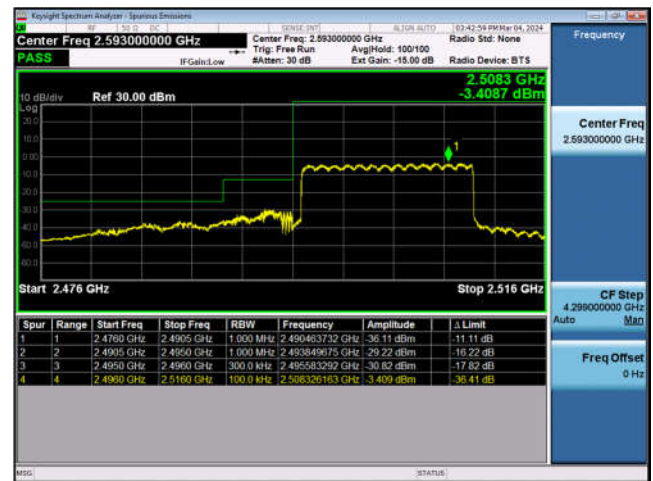

LTE Band 41-10MHz-QPSK-HCH-1RB#49

LTE Band 41-10MHz-QPSK-HCH-50RB#0

LTE Band 41-15MHz-QPSK-LCH-1RB#0

LTE Band 41-15MHz-QPSK-LCH-75RB#0

LTE Band 41-15MHz-QPSK-HCH-1RB#74

LTE Band 41-15MHz-QPSK-HCH-75RB#0

### LTE Band 41-20MHz-QPSK-LCH-1RB#0

### LTE Band 41-20MHz-QPSK-LCH-100RB#0