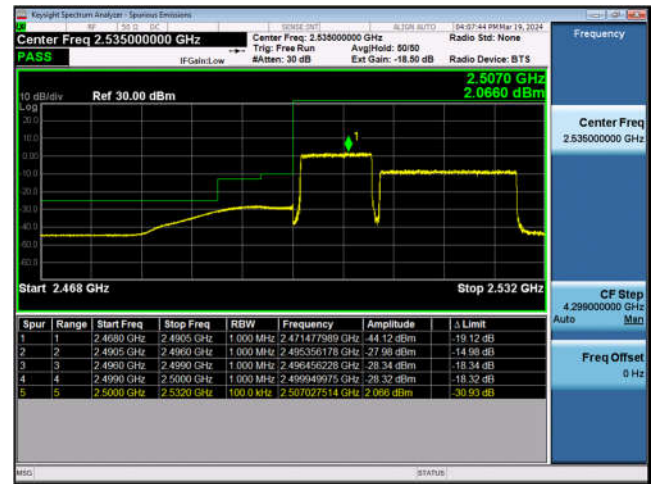

LTE Band 7C-10MHz+20MHz-QPSK-LCH-Full RB#0