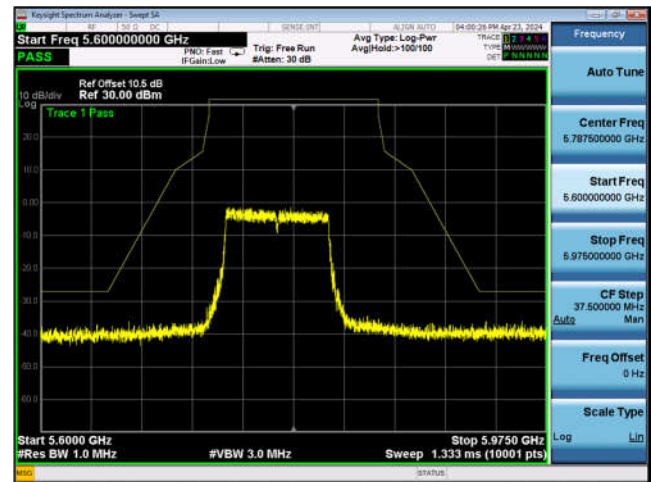

U-NII-3 Band Edge-802.11ax(80MHz)
,5775MHz,Ant1