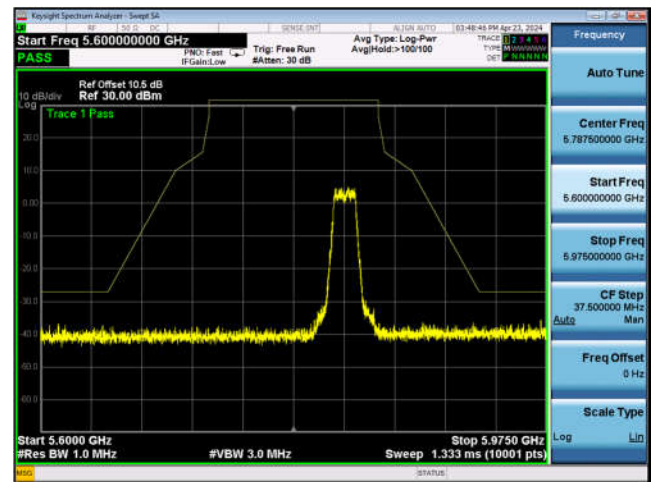

U-NII-3 Band Edge-802.11a(20MHz)
,5825MHz,Ant1