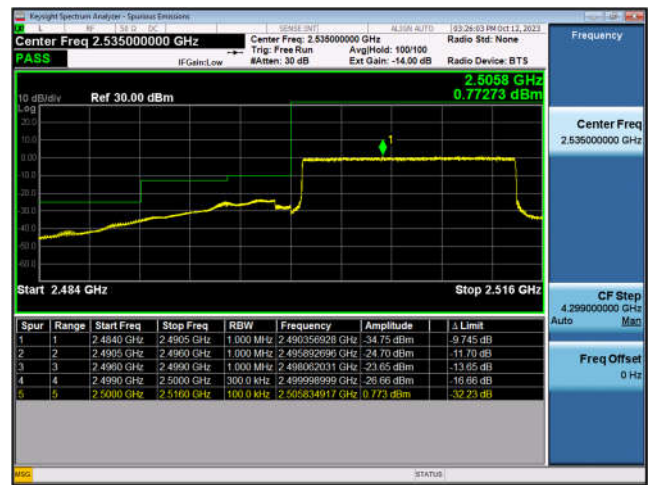

LTE Band 5-5MHz-QPSK-LCH-25RB#0

LTE Band 5-5MHz-QPSK-HCH-1RB#24

LTE Band 5-5MHz-QPSK-HCH-25RB#0

LTE Band 5-10MHz-QPSK-LCH-1RB#0

LTE Band 5-10MHz-QPSK-LCH-50RB#0

LTE Band 5-10MHz-QPSK-HCH-1RB#49

LTE Band 5-10MHz-QPSK-HCH-50RB#0

LTE Band 7:

LTE Band 7-10MHz-QPSK-HCH-1RB#49

LTE Band 7-10MHz-QPSK-HCH-50RB#0

LTE Band 7-15MHz-QPSK-LCH-1RB#0

LTE Band 7-15MHz-QPSK-LCH-75RB#0

LTE Band 7-15MHz-QPSK-HCH-1RB#74

LTE Band 7-15MHz-QPSK-HCH-75RB#0

LTE Band 7-20MHz-QPSK-LCH-1RB#0

LTE Band 7-20MHz-QPSK-LCH-100RB#0

LTE Band 7-20MHz-QPSK-HCH-1RB#99

LTE Band 7-20MHz-QPSK-HCH-100RB#0

LTE Band 12:

LTE Band 12-1.4MHz-QPSK-LCH-1RB#0

LTE Band 12-1.4MHz-QPSK-LCH-6RB#0