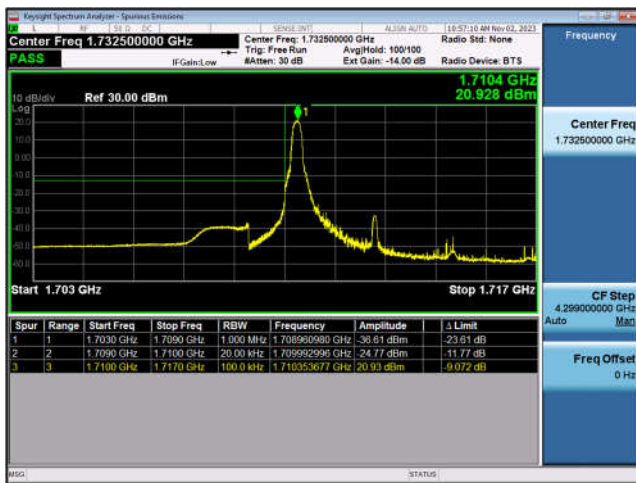

LTE Band 4-3MHz-QPSK-HCH-1RB#14

LTE Band 4-3MHz-QPSK-HCH-15RB#0

LTE Band 4-5MHz-QPSK-LCH-1RB#0

LTE Band 4-5MHz-QPSK-LCH-25RB#0

LTE Band 4-5MHz-QPSK-HCH-1RB#24

LTE Band 4-5MHz-QPSK-HCH-25RB#0

LTE Band 4-10MHz-QPSK-LCH-1RB#0

LTE Band 4-10MHz-QPSK-LCH-50RB#0

LTE Band 4-10MHz-QPSK-HCH-1RB#49

LTE Band 4-10MHz-QPSK-HCH-50RB#0

LTE Band 4-15MHz-QPSK-LCH-1RB#0

LTE Band 4-15MHz-QPSK-LCH-75RB#0

LTE Band 4-15MHz-QPSK-HCH-1RB#74

LTE Band 4-15MHz-QPSK-HCH-75RB#0

LTE Band 4-20MHz-QPSK-LCH-1RB#0

LTE Band 4-20MHz-QPSK-LCH-100RB#0

LTE Band 4-20MHz-QPSK-HCH-1RB#99

LTE Band 4-20MHz-QPSK-HCH-100RB#0

LTE Band 5:

LTE Band 5-1.4MHz-QPSK-LCH-1RB#0

LTE Band 5-1.4MHz-QPSK-LCH-6RB#0