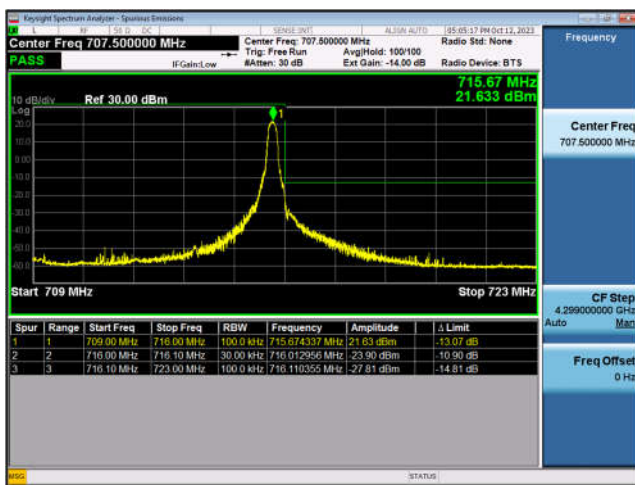

LTE Band 7-20MHz-QPSK-LCH-1RB#0

LTE Band 7-20MHz-QPSK-LCH-100RB#0

LTE Band 7-20MHz-QPSK-HCH-1RB#99

LTE Band 7-20MHz-QPSK-HCH-100RB#0

LTE Band 12:

LTE Band 12-1.4MHz-QPSK-LCH-1RB#0

LTE Band 12-1.4MHz-QPSK-LCH-6RB#0

LTE Band 12-1.4MHz-QPSK-HCH-1RB#5

LTE Band 12-1.4MHz-QPSK-HCH-6RB#0

LTE Band 12-3MHz-QPSK-LCH-1RB#0

LTE Band 12-3MHz-QPSK-LCH-15RB#0

LTE Band 12-3MHz-QPSK-HCH-1RB#14

LTE Band 12-3MHz-QPSK-HCH-15RB#0

LTE Band 12-5MHz-QPSK-LCH-1RB#0

LTE Band 12-5MHz-QPSK-LCH-25RB#0

LTE Band 12-5MHz-QPSK-HCH-1RB#24

LTE Band 12-5MHz-QPSK-HCH-25RB#0

LTE Band 12-10MHz-QPSK-LCH-1RB#0

LTE Band 12-10MHz-QPSK-LCH-50RB#0

LTE Band 12-10MHz-QPSK-HCH-1RB#49

LTE Band 12-10MHz-QPSK-HCH-50RB#0