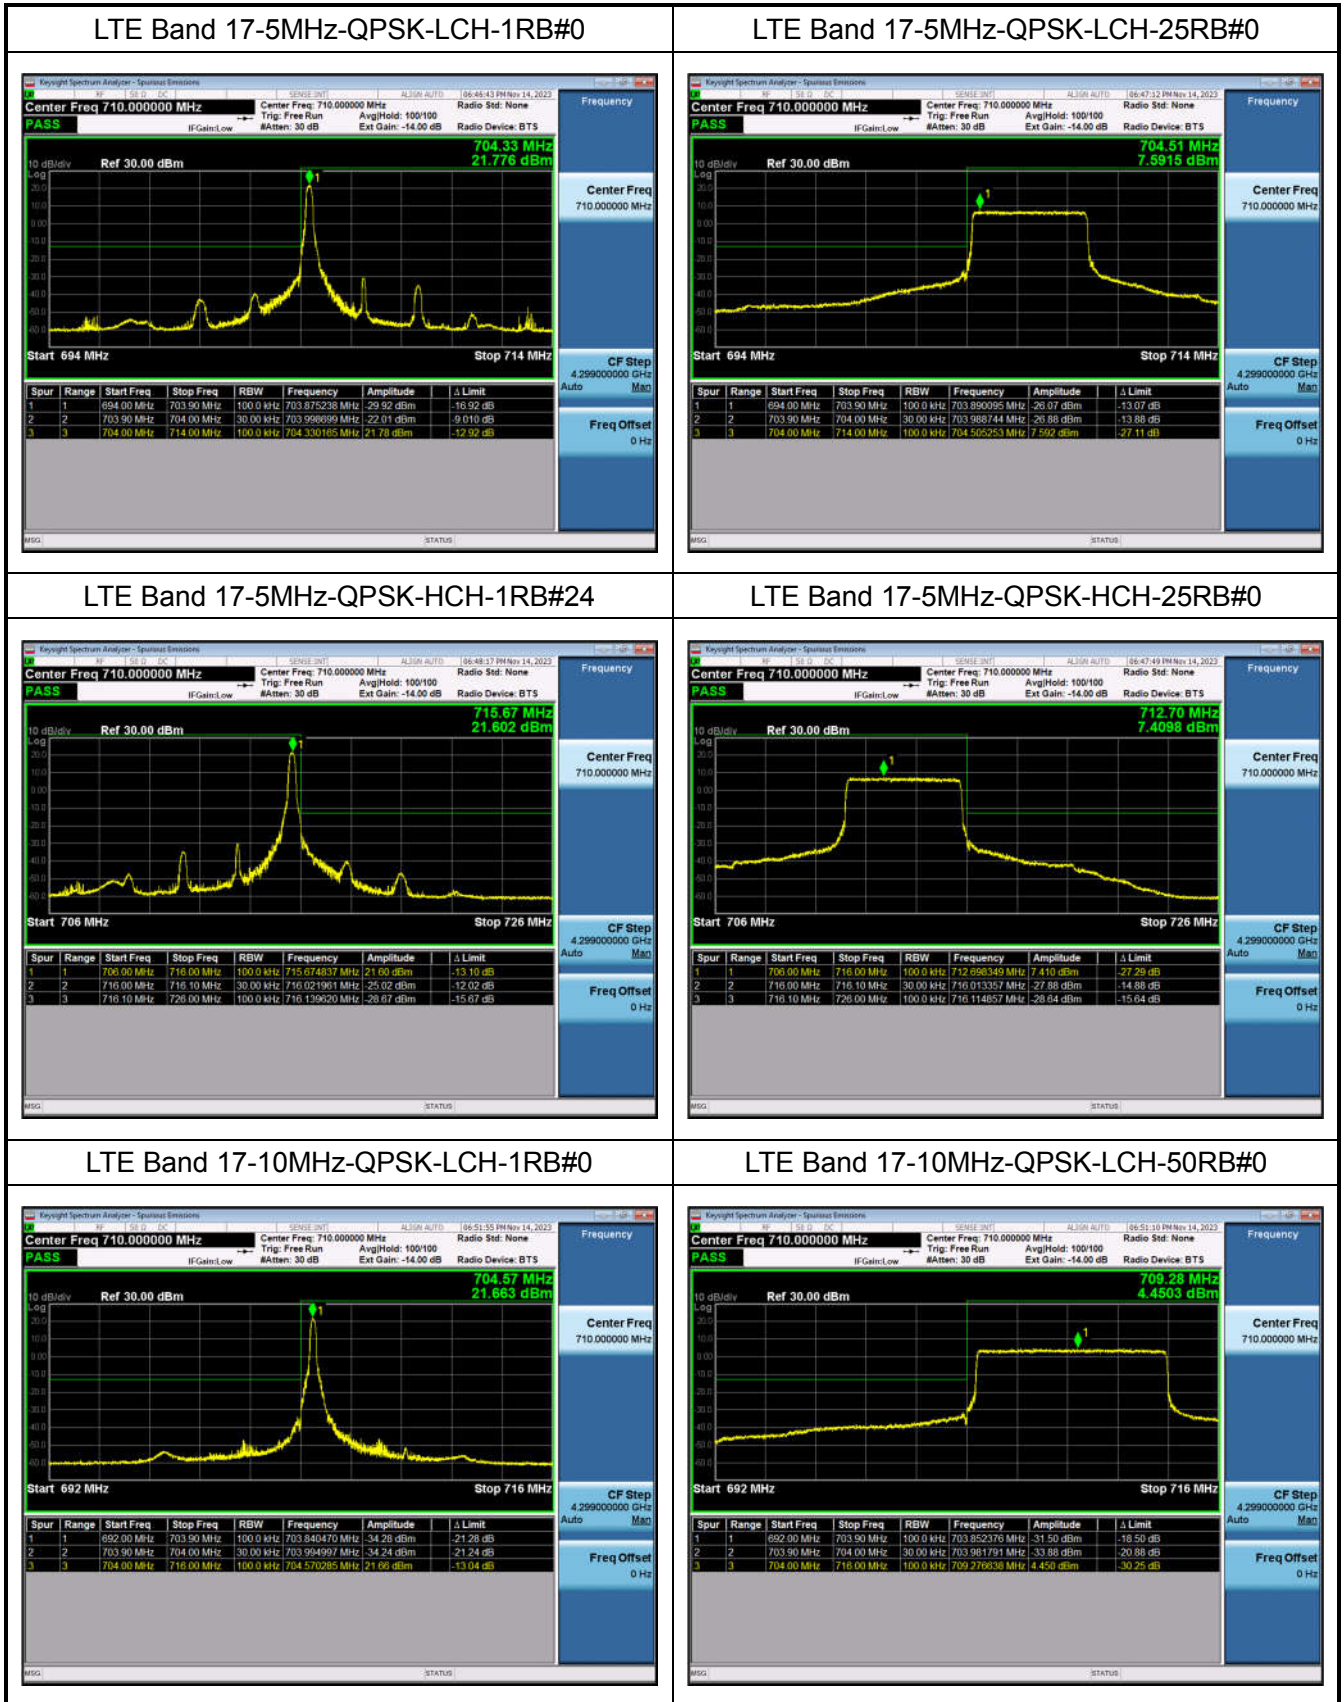

LTE Band 7-20MHz-QPSK-LCH-1RB#0

LTE Band 7-20MHz-QPSK-LCH-100RB#0

LTE Band 7-20MHz-QPSK-HCH-1RB#99

LTE Band 7-20MHz-QPSK-HCH-100RB#0

LTE Band 12:

LTE Band 12-1.4MHz-QPSK-LCH-1RB#0

LTE Band 12-1.4MHz-QPSK-LCH-6RB#0

LTE Band 12-1.4MHz-QPSK-HCH-1RB#5

LTE Band 12-1.4MHz-QPSK-HCH-6RB#0

LTE Band 12-3MHz-QPSK-LCH-1RB#0

LTE Band 12-3MHz-QPSK-LCH-15RB#0

LTE Band 12-3MHz-QPSK-HCH-1RB#14

LTE Band 12-3MHz-QPSK-HCH-15RB#0

LTE Band 12-5MHz-QPSK-LCH-1RB#0

LTE Band 12-5MHz-QPSK-LCH-25RB#0

LTE Band 12-5MHz-QPSK-HCH-1RB#24

LTE Band 12-5MHz-QPSK-HCH-25RB#0

LTE Band 12-10MHz-QPSK-LCH-1RB#0

LTE Band 12-10MHz-QPSK-LCH-50RB#0

LTE Band 12-10MHz-QPSK-HCH-1RB#49

LTE Band 12-10MHz-QPSK-HCH-50RB#0

LTE Band 17:

LTE Band 17-10MHz-QPSK-HCH-1RB#49

LTE Band 17-10MHz-QPSK-HCH-50RB#0

LTE Band 41:

LTE Band 41-5MHz-QPSK-LCH-1RB#0

LTE Band 41-5MHz-QPSK-LCH-25RB#0

LTE Band 41-5MHz-QPSK-HCH-1RB#24

LTE Band 41-5MHz-QPSK-HCH-25RB#0