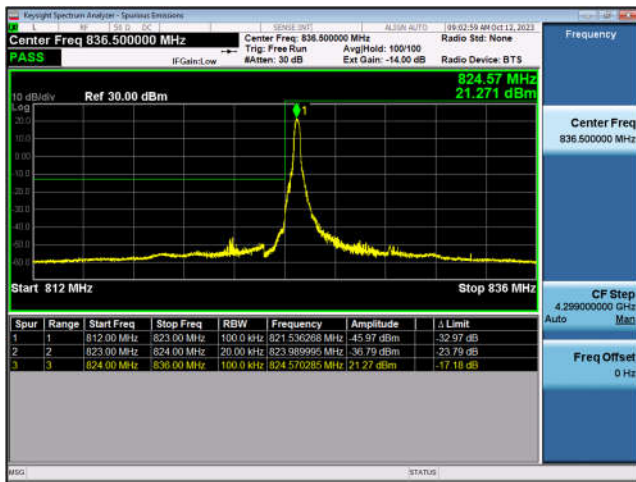

LTE Band 5-1.4MHz-QPSK-HCH-1RB#5

LTE Band 5-1.4MHz-QPSK-HCH-6RB#0

LTE Band 5-3MHz-QPSK-LCH-1RB#0

LTE Band 5-3MHz-QPSK-LCH-15RB#0

LTE Band 5-3MHz-QPSK-HCH-1RB#14

LTE Band 5-3MHz-QPSK-HCH-15RB#0

LTE Band 5-5MHz-QPSK-LCH-1RB#0

LTE Band 5-5MHz-QPSK-LCH-25RB#0

LTE Band 5-5MHz-QPSK-HCH-1RB#24

LTE Band 5-5MHz-QPSK-HCH-25RB#0

LTE Band 5-10MHz-QPSK-LCH-1RB#0

LTE Band 5-10MHz-QPSK-LCH-50RB#0

LTE Band 5-10MHz-QPSK-HCH-1RB#49

LTE Band 5-10MHz-QPSK-HCH-50RB#0

LTE Band 7:

LTE Band 7-10MHz-QPSK-HCH-1RB#49

LTE Band 7-10MHz-QPSK-HCH-50RB#0

LTE Band 7-15MHz-QPSK-LCH-1RB#0

LTE Band 7-15MHz-QPSK-LCH-75RB#0

LTE Band 7-15MHz-QPSK-HCH-1RB#74

LTE Band 7-15MHz-QPSK-HCH-75RB#0