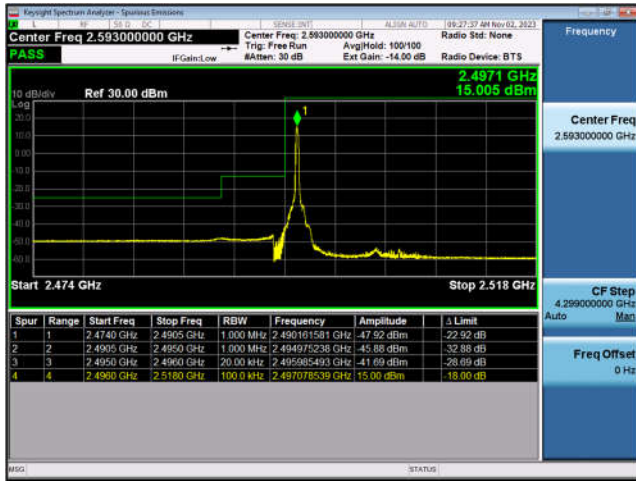

LTE Band 41-20MHz-QPSK-LCH-1RB#0