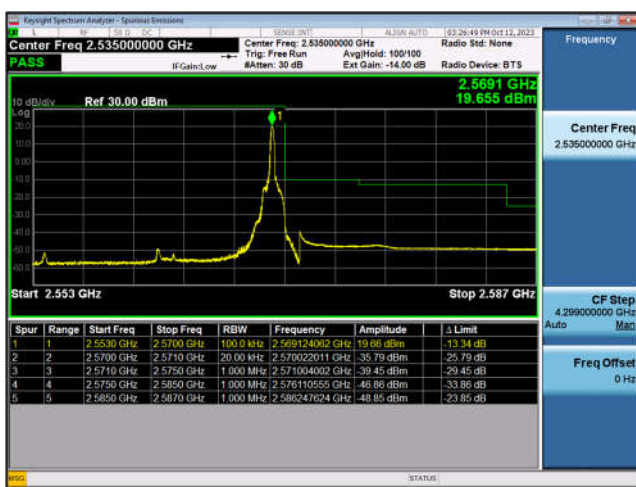

LTE Band 5-5MHz-QPSK-LCH-25RB#0

LTE Band 5-5MHz-QPSK-HCH-1RB#24

LTE Band 5-5MHz-QPSK-HCH-25RB#0

LTE Band 5-10MHz-QPSK-LCH-1RB#0

LTE Band 5-10MHz-QPSK-LCH-50RB#0

LTE Band 5-10MHz-QPSK-HCH-1RB#49

LTE Band 5-10MHz-QPSK-HCH-50RB#0

LTE Band 7:

LTE Band 7-10MHz-QPSK-HCH-1RB#49

LTE Band 7-10MHz-QPSK-HCH-50RB#0

LTE Band 7-15MHz-QPSK-LCH-1RB#0

LTE Band 7-15MHz-QPSK-LCH-75RB#0

LTE Band 7-15MHz-QPSK-HCH-1RB#74

LTE Band 7-15MHz-QPSK-HCH-75RB#0

LTE Band 7-20MHz-QPSK-LCH-1RB#0

LTE Band 7-20MHz-QPSK-LCH-100RB#0

LTE Band 7-20MHz-QPSK-HCH-1RB#99

LTE Band 7-20MHz-QPSK-HCH-100RB#0

LTE Band 12:

LTE Band 12-1.4MHz-QPSK-LCH-1RB#0

LTE Band 12-1.4MHz-QPSK-LCH-6RB#0