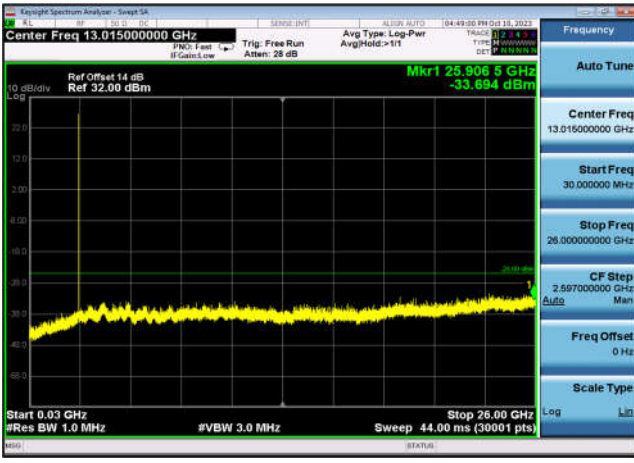

FDD05_LowRange_10MHz_30MHz~26GHz

FDD05_MidRange_10MHz_30MHz~26GHz

FDD07_LowRange_10MHz_30MHz~26GHz

FDD07_MidRange_10MHz_30MHz~26GHz

FDD07_HighRange_10MHz_30MHz~26GHz

FDD12_LowRange_10MHz_30MHz~26GHz

FDD12_MidRange_10MHz_30MHz~26GHz