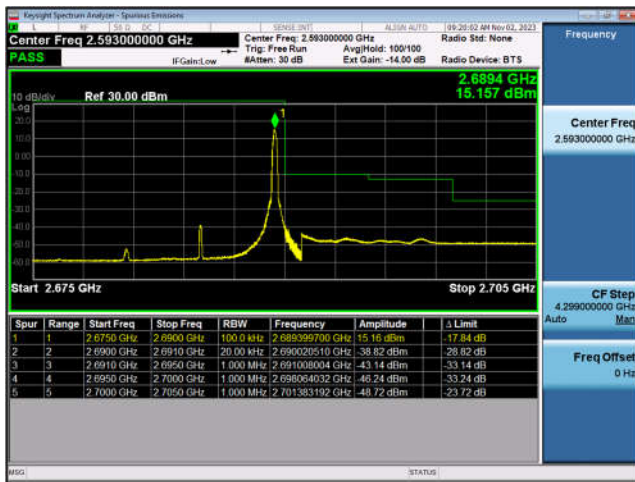

LTE Band 17:

LTE Band 17-10MHz-QPSK-HCH-1RB#49

LTE Band 17-10MHz-QPSK-HCH-50RB#0

LTE Band 41:

LTE Band 41-5MHz-QPSK-LCH-1RB#0

LTE Band 41-5MHz-QPSK-LCH-25RB#0

LTE Band 41-5MHz-QPSK-HCH-1RB#24

LTE Band 41-5MHz-QPSK-HCH-25RB#0

LTE Band 41-10MHz-QPSK-LCH-1RB#0

LTE Band 41-10MHz-QPSK-LCH-50RB#0

LTE Band 41-10MHz-QPSK-HCH-1RB#49

LTE Band 41-10MHz-QPSK-HCH-50RB#0

LTE Band 41-15MHz-QPSK-LCH-1RB#0

LTE Band 41-15MHz-QPSK-LCH-75RB#0

LTE Band 41-15MHz-QPSK-HCH-1RB#74

LTE Band 41-15MHz-QPSK-HCH-75RB#0

LTE Band 41-20MHz-QPSK-LCH-1RB#0

LTE Band 41-20MHz-QPSK-LCH-100RB#0

LTE Band 41-20MHz-QPSK-HCH-1RB#99

LTE Band 41-20MHz-QPSK-HCH-100RB#0

**Conducted Spurious Emissions**

Conducted Spurious Emission NormalTC_NormalVol						
Band	Range	BandWidth	Modulation	TestValue (dBm)	Limit (dBm)	Result
FDD02	HighRange	20	QPSK	-31.86	-13.00	Pass
FDD02	LowRange	20	QPSK	-31.32	-13.00	Pass
FDD02	MidRange	20	QPSK	-31.26	-13.00	Pass
FDD04	HighRange	20	QPSK	-30.64	-13.00	Pass
FDD04	LowRange	20	QPSK	-31.08	-13.00	Pass
FDD04	MidRange	20	QPSK	-31.11	-13.00	Pass
FDD05	HighRange	10	QPSK	-32.34	-13.00	Pass
FDD05	LowRange	10	QPSK	-36.43	-13.00	Pass
FDD05	MidRange	10	QPSK	-34.64	-13.00	Pass
FDD07	HighRange	20	QPSK	-31.23	-25.00	Pass
FDD07	LowRange	20	QPSK	-30.50	-25.00	Pass
FDD07	MidRange	20	QPSK	-31.14	-25.00	Pass
FDD12	HighRange	10	QPSK	-34.93	-13.00	Pass
FDD12	LowRange	10	QPSK	-35.22	-13.00	Pass
FDD12	MidRange	10	QPSK	-34.75	-13.00	Pass
FDD17	HighRange	10	QPSK	-31.06	-13.00	Pass
FDD17	LowRange	10	QPSK	-29.86	-13.00	Pass
FDD17	MidRange	10	QPSK	-31.03	-13.00	Pass
TDD41	HighRange	20	QPSK	-30.86	-25.00	Pass
TDD41	LowRange	20	QPSK	-30.68	-25.00	Pass
TDD41	MidRange	20	QPSK	-30.99	-25.00	Pass