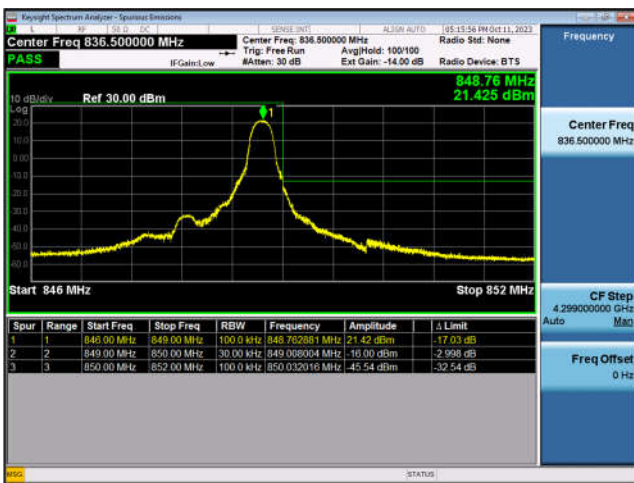

LTE Band 4-10MHz-QPSK-LCH-50RB#0

LTE Band 4-10MHz-QPSK-HCH-1RB#49

LTE Band 4-10MHz-QPSK-HCH-50RB#0

LTE Band 4-15MHz-QPSK-LCH-1RB#0

LTE Band 4-15MHz-QPSK-LCH-75RB#0

LTE Band 4-15MHz-QPSK-HCH-1RB#74

LTE Band 4-15MHz-QPSK-HCH-75RB#0

LTE Band 4-20MHz-QPSK-LCH-1RB#0

LTE Band 4-20MHz-QPSK-LCH-100RB#0

LTE Band 4-20MHz-QPSK-HCH-1RB#99

LTE Band 4-20MHz-QPSK-HCH-100RB#0

LTE Band 5:

LTE Band 5-1.4MHz-QPSK-LCH-1RB#0

LTE Band 5-1.4MHz-QPSK-LCH-6RB#0

LTE Band 5-1.4MHz-QPSK-HCH-1RB#5

LTE Band 5-1.4MHz-QPSK-HCH-6RB#0

LTE Band 5-3MHz-QPSK-LCH-1RB#0

LTE Band 5-3MHz-QPSK-LCH-15RB#0

LTE Band 5-3MHz-QPSK-HCH-1RB#14

LTE Band 5-3MHz-QPSK-HCH-15RB#0

LTE Band 5-5MHz-QPSK-LCH-1RB#0