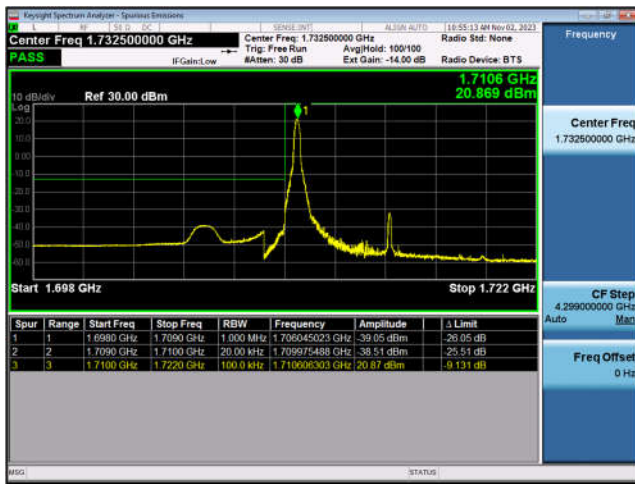

LTE Band 4-3MHz-QPSK-HCH-1RB#14

LTE Band 4-3MHz-QPSK-HCH-15RB#0

LTE Band 4-5MHz-QPSK-LCH-1RB#0

LTE Band 4-5MHz-QPSK-LCH-25RB#0

LTE Band 4-5MHz-QPSK-HCH-1RB#24

LTE Band 4-5MHz-QPSK-HCH-25RB#0

LTE Band 4-10MHz-QPSK-LCH-1RB#0

LTE Band 4-10MHz-QPSK-LCH-50RB#0

LTE Band 4-10MHz-QPSK-HCH-1RB#49

LTE Band 4-10MHz-QPSK-HCH-50RB#0

LTE Band 4-15MHz-QPSK-LCH-1RB#0

LTE Band 4-15MHz-QPSK-LCH-75RB#0

LTE Band 4-15MHz-QPSK-HCH-1RB#74

LTE Band 4-15MHz-QPSK-HCH-75RB#0

LTE Band 4-20MHz-QPSK-LCH-1RB#0

LTE Band 4-20MHz-QPSK-LCH-100RB#0

LTE Band 4-20MHz-QPSK-HCH-1RB#99

LTE Band 4-20MHz-QPSK-HCH-100RB#0

LTE Band 5:

LTE Band 5-1.4MHz-QPSK-LCH-1RB#0

LTE Band 5-1.4MHz-QPSK-LCH-6RB#0