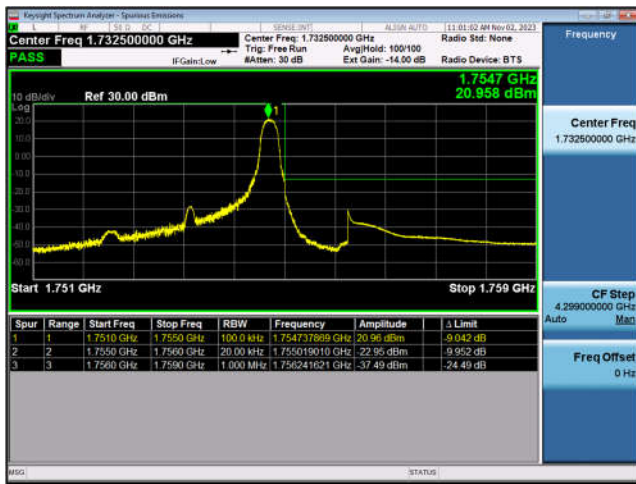

LTE Band 4-3MHz-QPSK-HCH-1RB#14

LTE Band 4-3MHz-QPSK-HCH-15RB#0

LTE Band 4-5MHz-QPSK-LCH-1RB#0

LTE Band 4-5MHz-QPSK-LCH-25RB#0

LTE Band 4-5MHz-QPSK-HCH-1RB#24

LTE Band 4-5MHz-QPSK-HCH-25RB#0

LTE Band 4-10MHz-QPSK-LCH-1RB#0

LTE Band 4-10MHz-QPSK-LCH-50RB#0

LTE Band 4-10MHz-QPSK-HCH-1RB#49

LTE Band 4-10MHz-QPSK-HCH-50RB#0

LTE Band 4-15MHz-QPSK-LCH-1RB#0

LTE Band 4-15MHz-QPSK-LCH-75RB#0

LTE Band 4-15MHz-QPSK-HCH-1RB#74

LTE Band 4-15MHz-QPSK-HCH-75RB#0

LTE Band 4-20MHz-QPSK-LCH-1RB#0

LTE Band 4-20MHz-QPSK-LCH-100RB#0

LTE Band 4-20MHz-QPSK-HCH-1RB#99

LTE Band 4-20MHz-QPSK-HCH-100RB#0

LTE Band 5:

LTE Band 5-1.4MHz-QPSK-LCH-1RB#0

LTE Band 5-1.4MHz-QPSK-LCH-6RB#0