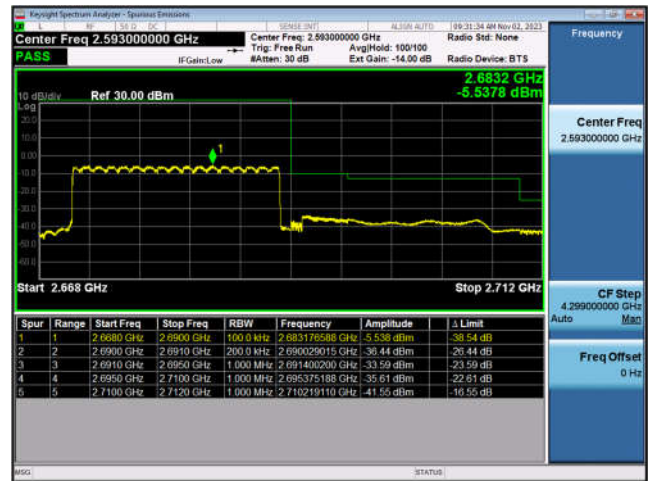

LTE Band 41-15MHz-QPSK-HCH-75RB#0

LTE Band 41-20MHz-QPSK-LCH-1RB#0

LTE Band 41-20MHz-QPSK-LCH-100RB#0

LTE Band 41-20MHz-QPSK-HCH-1RB#99

LTE Band 41-20MHz-QPSK-HCH-100RB#0

**Conducted Spurious Emissions**

Conducted Spurious Emission NormalTC_NormalVol						
Band	Range	BandWidth	Modulation	TestValue (dBm)	Limit (dBm)	Result
FDD02	HighRange	20	QPSK	-31.86	-13.00	Pass
FDD02	LowRange	20	QPSK	-31.32	-13.00	Pass
FDD02	MidRange	20	QPSK	-31.26	-13.00	Pass
FDD04	HighRange	20	QPSK	-30.64	-13.00	Pass
FDD04	LowRange	20	QPSK	-31.08	-13.00	Pass
FDD04	MidRange	20	QPSK	-31.11	-13.00	Pass
FDD05	HighRange	10	QPSK	-32.34	-13.00	Pass
FDD05	LowRange	10	QPSK	-36.43	-13.00	Pass
FDD05	MidRange	10	QPSK	-34.64	-13.00	Pass
FDD07	HighRange	20	QPSK	-31.23	-25.00	Pass
FDD07	LowRange	20	QPSK	-30.50	-25.00	Pass
FDD07	MidRange	20	QPSK	-31.14	-25.00	Pass
FDD12	HighRange	10	QPSK	-34.93	-13.00	Pass
FDD12	LowRange	10	QPSK	-35.22	-13.00	Pass
FDD12	MidRange	10	QPSK	-34.75	-13.00	Pass
FDD17	HighRange	10	QPSK	-31.06	-13.00	Pass
FDD17	LowRange	10	QPSK	-29.86	-13.00	Pass
FDD17	MidRange	10	QPSK	-31.03	-13.00	Pass
TDD41	HighRange	20	QPSK	-30.86	-25.00	Pass
TDD41	LowRange	20	QPSK	-30.68	-25.00	Pass
TDD41	MidRange	20	QPSK	-30.99	-25.00	Pass