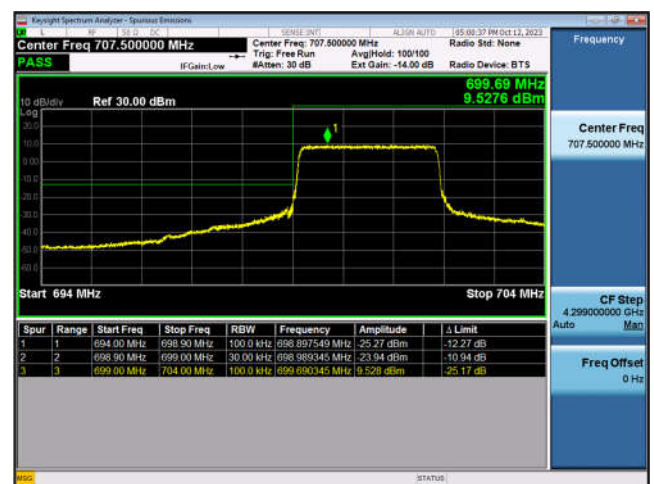

LTE Band 7-20MHz-QPSK-LCH-1RB#0

LTE Band 7-20MHz-QPSK-LCH-100RB#0

LTE Band 7-20MHz-QPSK-HCH-1RB#99

LTE Band 7-20MHz-QPSK-HCH-100RB#0

LTE Band 12:

LTE Band 12-1.4MHz-QPSK-LCH-1RB#0

LTE Band 12-1.4MHz-QPSK-LCH-6RB#0

LTE Band 12-1.4MHz-QPSK-HCH-1RB#5

LTE Band 12-1.4MHz-QPSK-HCH-6RB#0

LTE Band 12-3MHz-QPSK-LCH-1RB#0

LTE Band 12-3MHz-QPSK-LCH-15RB#0

LTE Band 12-3MHz-QPSK-HCH-1RB#14

LTE Band 12-3MHz-QPSK-HCH-15RB#0

LTE Band 12-5MHz-QPSK-LCH-1RB#0

LTE Band 12-5MHz-QPSK-LCH-25RB#0

LTE Band 12-5MHz-QPSK-HCH-1RB#24

LTE Band 12-5MHz-QPSK-HCH-25RB#0

LTE Band 12-10MHz-QPSK-LCH-1RB#0

LTE Band 12-10MHz-QPSK-LCH-50RB#0

LTE Band 12-10MHz-QPSK-HCH-1RB#49

LTE Band 12-10MHz-QPSK-HCH-50RB#0