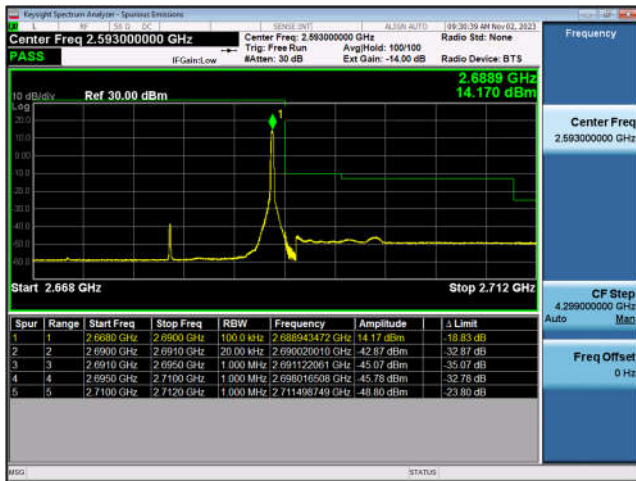

LTE Band 41-15MHz-QPSK-HCH-75RB#0

LTE Band 41-20MHz-QPSK-LCH-1RB#0

LTE Band 41-20MHz-QPSK-LCH-100RB#0

LTE Band 41-20MHz-QPSK-HCH-1RB#99

LTE Band 41-20MHz-QPSK-HCH-100RB#0

**Conducted Spurious Emissions**

Conducted Spurious Emission NormalTC_NormalVol						
Band	Range	BandWidth	Modulation	TestValue (dBm)	Limit (dBm)	Result
FDD02	HighRange	20	QPSK	-31.86	-13.00	Pass
FDD02	LowRange	20	QPSK	-31.32	-13.00	Pass
FDD02	MidRange	20	QPSK	-31.26	-13.00	Pass
FDD04	HighRange	20	QPSK	-30.64	-13.00	Pass
FDD04	LowRange	20	QPSK	-31.08	-13.00	Pass
FDD04	MidRange	20	QPSK	-31.11	-13.00	Pass
FDD05	HighRange	10	QPSK	-32.34	-13.00	Pass
FDD05	LowRange	10	QPSK	-36.43	-13.00	Pass
FDD05	MidRange	10	QPSK	-34.64	-13.00	Pass
FDD07	HighRange	20	QPSK	-31.23	-25.00	Pass
FDD07	LowRange	20	QPSK	-30.50	-25.00	Pass
FDD07	MidRange	20	QPSK	-31.14	-25.00	Pass
FDD12	HighRange	10	QPSK	-34.93	-13.00	Pass
FDD12	LowRange	10	QPSK	-35.22	-13.00	Pass
FDD12	MidRange	10	QPSK	-34.75	-13.00	Pass
FDD17	HighRange	10	QPSK	-31.06	-13.00	Pass
FDD17	LowRange	10	QPSK	-29.86	-13.00	Pass
FDD17	MidRange	10	QPSK	-31.03	-13.00	Pass
TDD41	HighRange	20	QPSK	-30.86	-25.00	Pass
TDD41	LowRange	20	QPSK	-30.68	-25.00	Pass
TDD41	MidRange	20	QPSK	-30.99	-25.00	Pass