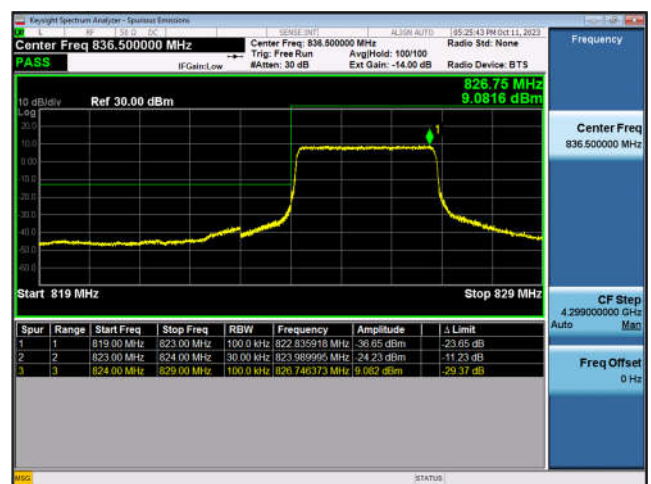

LTE Band 4-20MHz-QPSK-LCH-1RB#0

LTE Band 4-20MHz-QPSK-LCH-100RB#0

LTE Band 4-20MHz-QPSK-HCH-1RB#99

LTE Band 4-20MHz-QPSK-HCH-100RB#0

LTE Band 5:

LTE Band 5-1.4MHz-QPSK-LCH-1RB#0

LTE Band 5-1.4MHz-QPSK-LCH-6RB#0

LTE Band 5-1.4MHz-QPSK-HCH-1RB#5

LTE Band 5-1.4MHz-QPSK-HCH-6RB#0

LTE Band 5-3MHz-QPSK-LCH-1RB#0

LTE Band 5-3MHz-QPSK-LCH-15RB#0

LTE Band 5-3MHz-QPSK-HCH-1RB#14

LTE Band 5-3MHz-QPSK-HCH-15RB#0

LTE Band 5-5MHz-QPSK-LCH-1RB#0

LTE Band 5-5MHz-QPSK-LCH-25RB#0

LTE Band 5-5MHz-QPSK-HCH-1RB#24

LTE Band 5-5MHz-QPSK-HCH-25RB#0

LTE Band 5-10MHz-QPSK-LCH-1RB#0

LTE Band 5-10MHz-QPSK-LCH-50RB#0

LTE Band 5-10MHz-QPSK-HCH-1RB#49

LTE Band 5-10MHz-QPSK-HCH-50RB#0