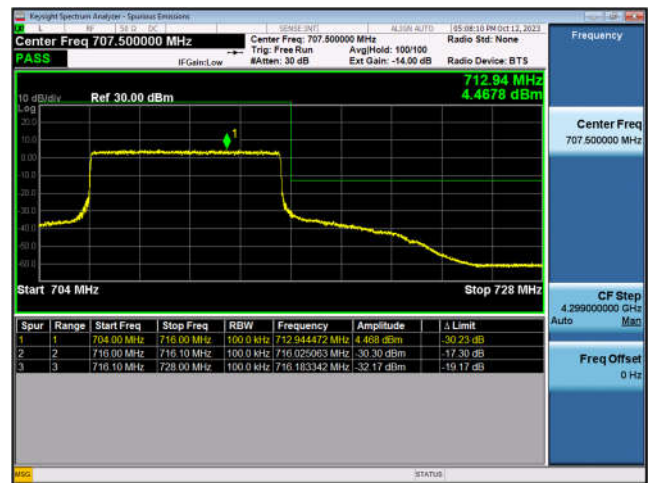

LTE Band 12-5MHz-QPSK-LCH-25RB#0

LTE Band 12-5MHz-QPSK-HCH-1RB#24

LTE Band 12-5MHz-QPSK-HCH-25RB#0

LTE Band 12-10MHz-QPSK-LCH-1RB#0

LTE Band 12-10MHz-QPSK-LCH-50RB#0

LTE Band 12-10MHz-QPSK-HCH-1RB#49

LTE Band 12-10MHz-QPSK-HCH-50RB#0

LTE Band 17:

LTE Band 17-10MHz-QPSK-HCH-1RB#49

LTE Band 17-10MHz-QPSK-HCH-50RB#0

LTE Band 41:

LTE Band 41-5MHz-QPSK-LCH-1RB#0

LTE Band 41-5MHz-QPSK-LCH-25RB#0

LTE Band 41-5MHz-QPSK-HCH-1RB#24

LTE Band 41-5MHz-QPSK-HCH-25RB#0