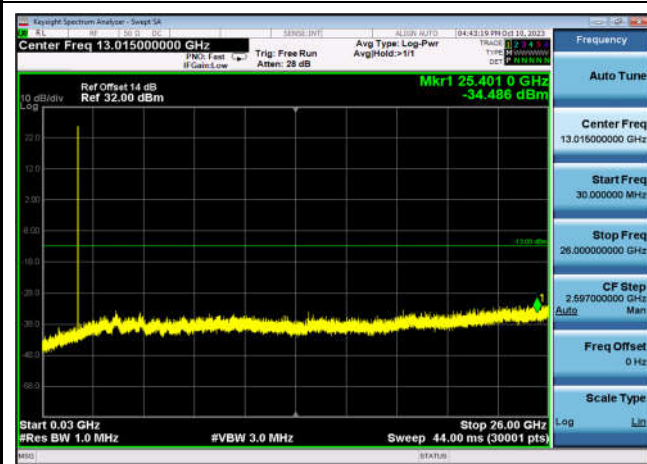

FDD02_LowRange_10MHz_30MHz~26GHz