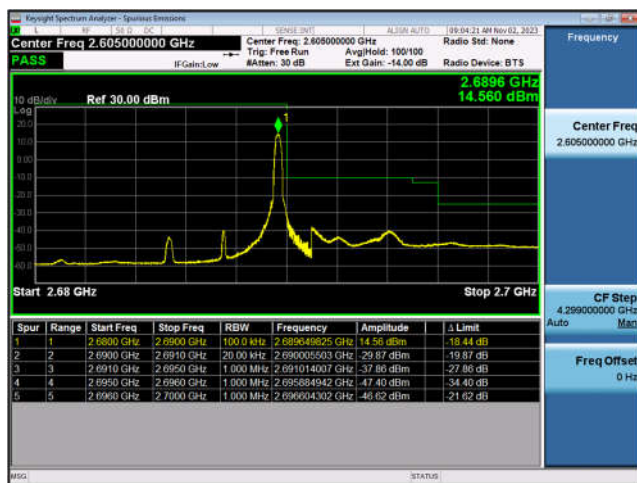

LTE Band 12-5MHz-QPSK-LCH-25RB#0

LTE Band 12-5MHz-QPSK-HCH-1RB#24

LTE Band 12-5MHz-QPSK-HCH-25RB#0

LTE Band 12-10MHz-QPSK-LCH-1RB#0

LTE Band 12-10MHz-QPSK-LCH-50RB#0

LTE Band 12-10MHz-QPSK-HCH-1RB#49

LTE Band 12-10MHz-QPSK-HCH-50RB#0

LTE Band 17:

LTE Band 17-10MHz-QPSK-HCH-1RB#49

LTE Band 17-10MHz-QPSK-HCH-50RB#0

LTE Band 41:

LTE Band 41-5MHz-QPSK-LCH-1RB#0

LTE Band 41-5MHz-QPSK-LCH-25RB#0

LTE Band 41-5MHz-QPSK-HCH-1RB#24

LTE Band 41-5MHz-QPSK-HCH-25RB#0