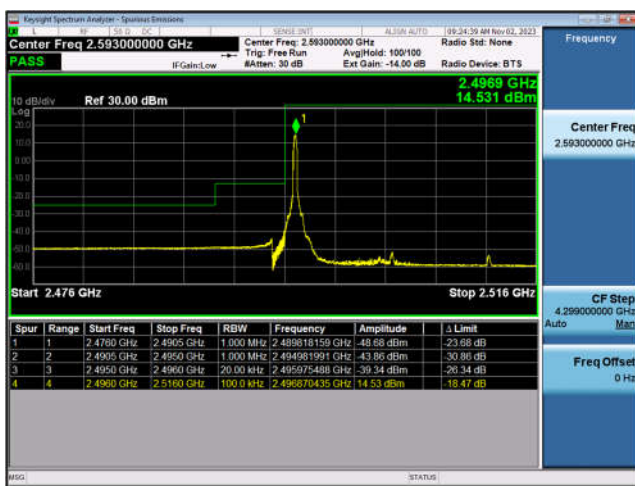

LTE Band 41-10MHz-QPSK-LCH-1RB#0

LTE Band 41-10MHz-QPSK-LCH-50RB#0

LTE Band 41-10MHz-QPSK-HCH-1RB#49

LTE Band 41-10MHz-QPSK-HCH-50RB#0

LTE Band 41-15MHz-QPSK-LCH-1RB#0

LTE Band 41-15MHz-QPSK-LCH-75RB#0

LTE Band 41-15MHz-QPSK-HCH-1RB#74