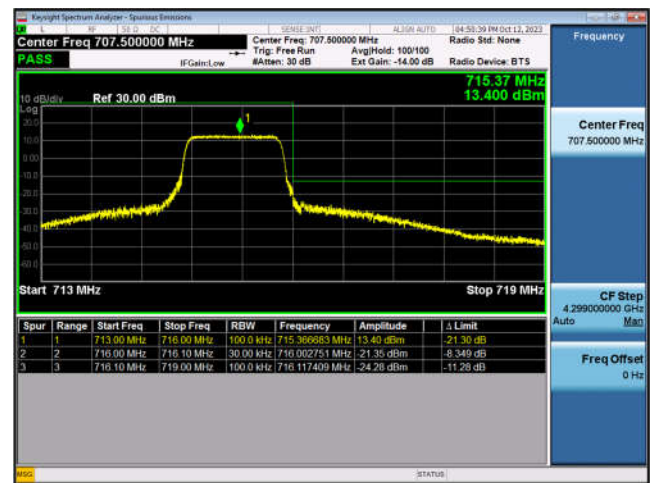

LTE Band 7-20MHz-QPSK-LCH-1RB#0

LTE Band 7-20MHz-QPSK-LCH-100RB#0

LTE Band 7-20MHz-QPSK-HCH-1RB#99

LTE Band 7-20MHz-QPSK-HCH-100RB#0

LTE Band 12:

LTE Band 12-1.4MHz-QPSK-LCH-1RB#0

LTE Band 12-1.4MHz-QPSK-LCH-6RB#0

LTE Band 12-1.4MHz-QPSK-HCH-1RB#5

LTE Band 12-1.4MHz-QPSK-HCH-6RB#0

LTE Band 12-3MHz-QPSK-LCH-1RB#0

LTE Band 12-3MHz-QPSK-LCH-15RB#0

LTE Band 12-3MHz-QPSK-HCH-1RB#14

LTE Band 12-3MHz-QPSK-HCH-15RB#0

LTE Band 12-5MHz-QPSK-LCH-1RB#0