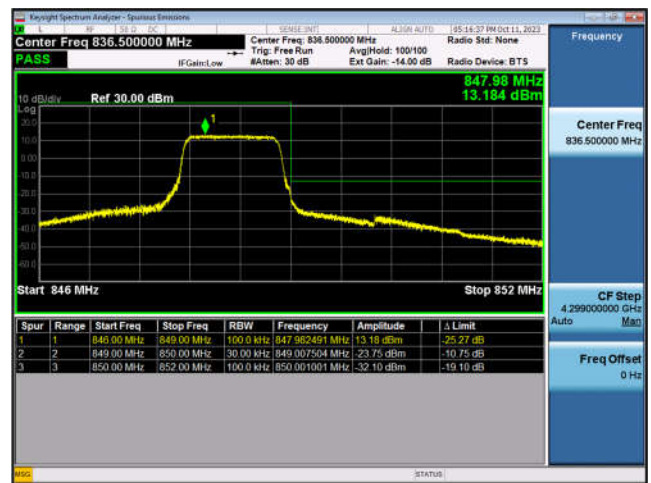

LTE Band 4-10MHz-QPSK-LCH-50RB#0

LTE Band 4-10MHz-QPSK-HCH-1RB#49

LTE Band 4-10MHz-QPSK-HCH-50RB#0

LTE Band 4-15MHz-QPSK-LCH-1RB#0

LTE Band 4-15MHz-QPSK-LCH-75RB#0

LTE Band 4-15MHz-QPSK-HCH-1RB#74

LTE Band 4-15MHz-QPSK-HCH-75RB#0

LTE Band 4-20MHz-QPSK-LCH-1RB#0

LTE Band 4-20MHz-QPSK-LCH-100RB#0

LTE Band 4-20MHz-QPSK-HCH-1RB#99

LTE Band 4-20MHz-QPSK-HCH-100RB#0

LTE Band 5:

LTE Band 5-1.4MHz-QPSK-LCH-1RB#0

LTE Band 5-1.4MHz-QPSK-LCH-6RB#0

LTE Band 5-1.4MHz-QPSK-HCH-1RB#5

LTE Band 5-1.4MHz-QPSK-HCH-6RB#0

LTE Band 5-3MHz-QPSK-LCH-1RB#0

LTE Band 5-3MHz-QPSK-LCH-15RB#0

LTE Band 5-3MHz-QPSK-HCH-1RB#14

LTE Band 5-3MHz-QPSK-HCH-15RB#0

LTE Band 5-5MHz-QPSK-LCH-1RB#0