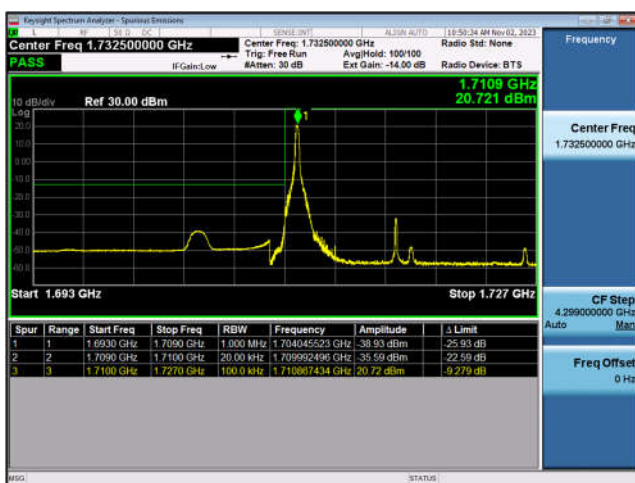

LTE Band 4-3MHz-QPSK-HCH-1RB#14

LTE Band 4-3MHz-QPSK-HCH-15RB#0

LTE Band 4-5MHz-QPSK-LCH-1RB#0

LTE Band 4-5MHz-QPSK-LCH-25RB#0

LTE Band 4-5MHz-QPSK-HCH-1RB#24

LTE Band 4-5MHz-QPSK-HCH-25RB#0

LTE Band 4-10MHz-QPSK-LCH-1RB#0

LTE Band 4-10MHz-QPSK-LCH-50RB#0

LTE Band 4-10MHz-QPSK-HCH-1RB#49

LTE Band 4-10MHz-QPSK-HCH-50RB#0

LTE Band 4-15MHz-QPSK-LCH-1RB#0

LTE Band 4-15MHz-QPSK-LCH-75RB#0

LTE Band 4-15MHz-QPSK-HCH-1RB#74

LTE Band 4-15MHz-QPSK-HCH-75RB#0

LTE Band 4-20MHz-QPSK-LCH-1RB#0

LTE Band 4-20MHz-QPSK-LCH-100RB#0

LTE Band 4-20MHz-QPSK-HCH-1RB#99

LTE Band 4-20MHz-QPSK-HCH-100RB#0

LTE Band 5:

LTE Band 5-1.4MHz-QPSK-LCH-1RB#0

LTE Band 5-1.4MHz-QPSK-LCH-6RB#0