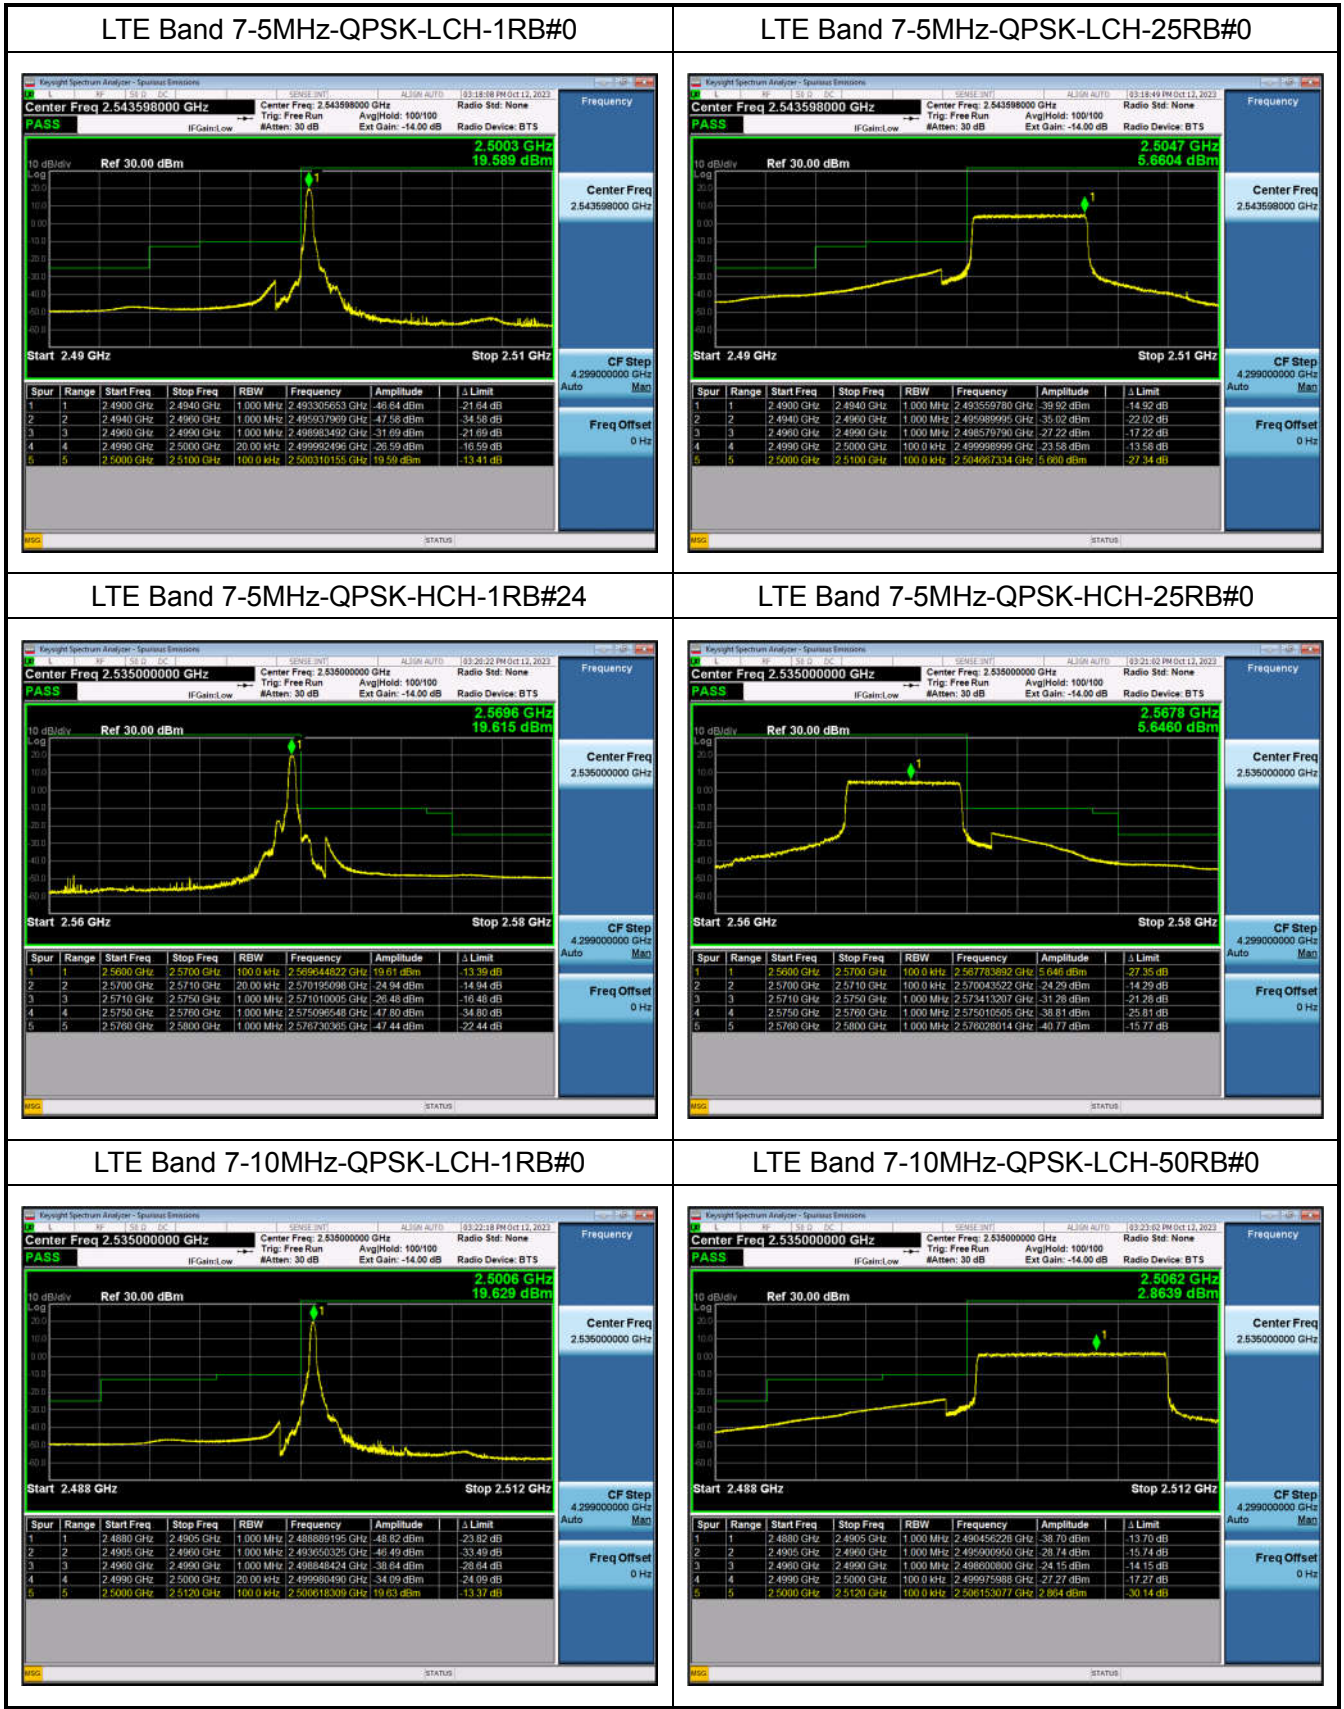

LTE Band 5-1.4MHz-QPSK-HCH-1RB#5

LTE Band 5-1.4MHz-QPSK-HCH-6RB#0

LTE Band 5-3MHz-QPSK-LCH-1RB#0

LTE Band 5-3MHz-QPSK-LCH-15RB#0

LTE Band 5-3MHz-QPSK-HCH-1RB#14

LTE Band 5-3MHz-QPSK-HCH-15RB#0

LTE Band 5-5MHz-QPSK-LCH-1RB#0

LTE Band 5-5MHz-QPSK-LCH-25RB#0

LTE Band 5-5MHz-QPSK-HCH-1RB#24

LTE Band 5-5MHz-QPSK-HCH-25RB#0

LTE Band 5-10MHz-QPSK-LCH-1RB#0

LTE Band 5-10MHz-QPSK-LCH-50RB#0

LTE Band 5-10MHz-QPSK-HCH-1RB#49

LTE Band 5-10MHz-QPSK-HCH-50RB#0

LTE Band 7:

LTE Band 7-10MHz-QPSK-HCH-1RB#49

LTE Band 7-10MHz-QPSK-HCH-50RB#0

LTE Band 7-15MHz-QPSK-LCH-1RB#0

LTE Band 7-15MHz-QPSK-LCH-75RB#0

LTE Band 7-15MHz-QPSK-HCH-1RB#74

LTE Band 7-15MHz-QPSK-HCH-75RB#0

LTE Band 7-20MHz-QPSK-LCH-1RB#0

LTE Band 7-20MHz-QPSK-LCH-100RB#0

LTE Band 7-20MHz-QPSK-HCH-1RB#99

LTE Band 7-20MHz-QPSK-HCH-100RB#0

LTE Band 12:

LTE Band 12-1.4MHz-QPSK-LCH-1RB#0

LTE Band 12-1.4MHz-QPSK-LCH-6RB#0