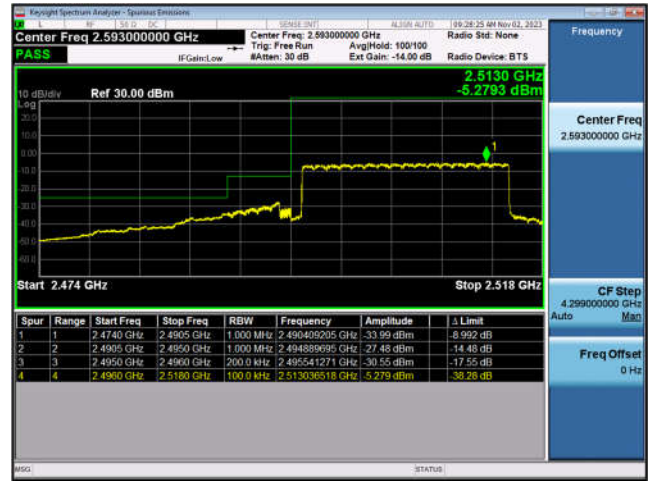

LTE Band 41-15MHz-QPSK-HCH-75RB#0

LTE Band 41-20MHz-QPSK-LCH-1RB#0

LTE Band 41-20MHz-QPSK-LCH-100RB#0

LTE Band 41-20MHz-QPSK-HCH-1RB#99

LTE Band 41-20MHz-QPSK-HCH-100RB#0

**Conducted Spurious Emissions**

Conducted Spurious Emission NormalTC_NormalVol						
Band	Range	BandWidth	Modulation	TestValue (dBm)	Limit (dBm)	Result
FDD02	HighRange	20	QPSK	-31.86	-13.00	Pass
FDD02	LowRange	20	QPSK	-31.32	-13.00	Pass
FDD02	MidRange	20	QPSK	-31.26	-13.00	Pass
FDD04	HighRange	20	QPSK	-30.64	-13.00	Pass
FDD04	LowRange	20	QPSK	-31.08	-13.00	Pass
FDD04	MidRange	20	QPSK	-31.11	-13.00	Pass
FDD05	HighRange	10	QPSK	-32.34	-13.00	Pass
FDD05	LowRange	10	QPSK	-36.43	-13.00	Pass
FDD05	MidRange	10	QPSK	-34.64	-13.00	Pass
FDD07	HighRange	20	QPSK	-31.23	-25.00	Pass
FDD07	LowRange	20	QPSK	-30.50	-25.00	Pass
FDD07	MidRange	20	QPSK	-31.14	-25.00	Pass
FDD12	HighRange	10	QPSK	-34.93	-13.00	Pass
FDD12	LowRange	10	QPSK	-35.22	-13.00	Pass
FDD12	MidRange	10	QPSK	-34.75	-13.00	Pass
FDD17	HighRange	10	QPSK	-31.06	-13.00	Pass
FDD17	LowRange	10	QPSK	-29.86	-13.00	Pass
FDD17	MidRange	10	QPSK	-31.03	-13.00	Pass
TDD41	HighRange	20	QPSK	-30.86	-25.00	Pass
TDD41	LowRange	20	QPSK	-30.68	-25.00	Pass
TDD41	MidRange	20	QPSK	-30.99	-25.00	Pass