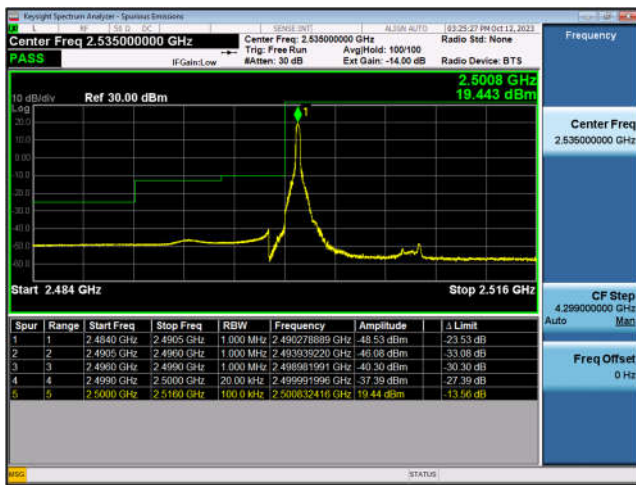

LTE Band 5-5MHz-QPSK-LCH-25RB#0

LTE Band 5-5MHz-QPSK-HCH-1RB#24

LTE Band 5-5MHz-QPSK-HCH-25RB#0

LTE Band 5-10MHz-QPSK-LCH-1RB#0

LTE Band 5-10MHz-QPSK-LCH-50RB#0

LTE Band 5-10MHz-QPSK-HCH-1RB#49

LTE Band 5-10MHz-QPSK-HCH-50RB#0

LTE Band 7:

LTE Band 7-10MHz-QPSK-HCH-1RB#49

LTE Band 7-10MHz-QPSK-HCH-50RB#0

LTE Band 7-15MHz-QPSK-LCH-1RB#0

LTE Band 7-15MHz-QPSK-LCH-75RB#0

LTE Band 7-15MHz-QPSK-HCH-1RB#74

LTE Band 7-15MHz-QPSK-HCH-75RB#0

LTE Band 7-20MHz-QPSK-LCH-1RB#0

LTE Band 7-20MHz-QPSK-LCH-100RB#0

LTE Band 7-20MHz-QPSK-HCH-1RB#99

LTE Band 7-20MHz-QPSK-HCH-100RB#0

LTE Band 12:

LTE Band 12-1.4MHz-QPSK-LCH-1RB#0

LTE Band 12-1.4MHz-QPSK-LCH-6RB#0