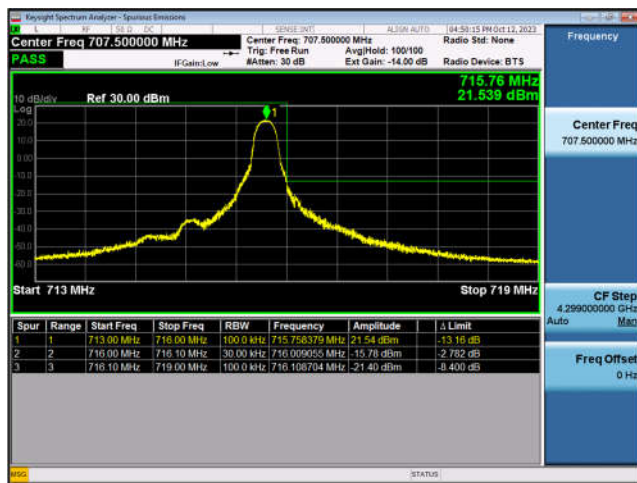

LTE Band 7-20MHz-QPSK-LCH-1RB#0

LTE Band 7-20MHz-QPSK-LCH-100RB#0

LTE Band 7-20MHz-QPSK-HCH-1RB#99

LTE Band 7-20MHz-QPSK-HCH-100RB#0

LTE Band 12:

LTE Band 12-1.4MHz-QPSK-LCH-1RB#0

LTE Band 12-1.4MHz-QPSK-LCH-6RB#0

LTE Band 12-1.4MHz-QPSK-HCH-1RB#5

LTE Band 12-1.4MHz-QPSK-HCH-6RB#0

LTE Band 12-3MHz-QPSK-LCH-1RB#0

LTE Band 12-3MHz-QPSK-LCH-15RB#0

LTE Band 12-3MHz-QPSK-HCH-1RB#14

LTE Band 12-3MHz-QPSK-HCH-15RB#0

LTE Band 12-5MHz-QPSK-LCH-1RB#0