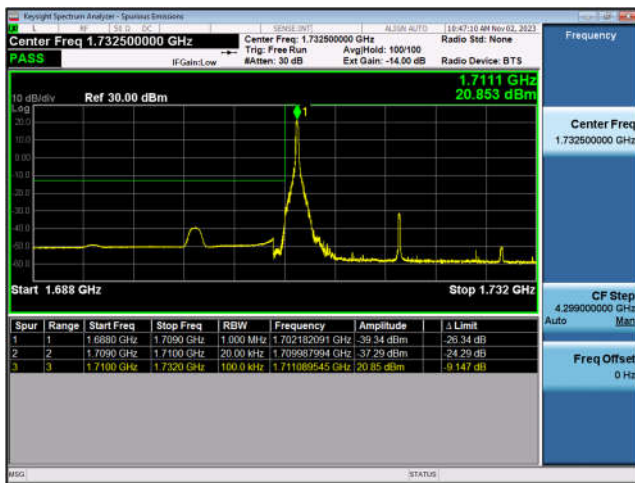

LTE Band 4-3MHz-QPSK-HCH-1RB#14

LTE Band 4-3MHz-QPSK-HCH-15RB#0

LTE Band 4-5MHz-QPSK-LCH-1RB#0

LTE Band 4-5MHz-QPSK-LCH-25RB#0

LTE Band 4-5MHz-QPSK-HCH-1RB#24

LTE Band 4-5MHz-QPSK-HCH-25RB#0

LTE Band 4-10MHz-QPSK-LCH-1RB#0

LTE Band 4-10MHz-QPSK-LCH-50RB#0

LTE Band 4-10MHz-QPSK-HCH-1RB#49

LTE Band 4-10MHz-QPSK-HCH-50RB#0

LTE Band 4-15MHz-QPSK-LCH-1RB#0

LTE Band 4-15MHz-QPSK-LCH-75RB#0

LTE Band 4-15MHz-QPSK-HCH-1RB#74

LTE Band 4-15MHz-QPSK-HCH-75RB#0

LTE Band 4-20MHz-QPSK-LCH-1RB#0

LTE Band 4-20MHz-QPSK-LCH-100RB#0

LTE Band 4-20MHz-QPSK-HCH-1RB#99

LTE Band 4-20MHz-QPSK-HCH-100RB#0

LTE Band 5:

LTE Band 5-1.4MHz-QPSK-LCH-1RB#0

LTE Band 5-1.4MHz-QPSK-LCH-6RB#0