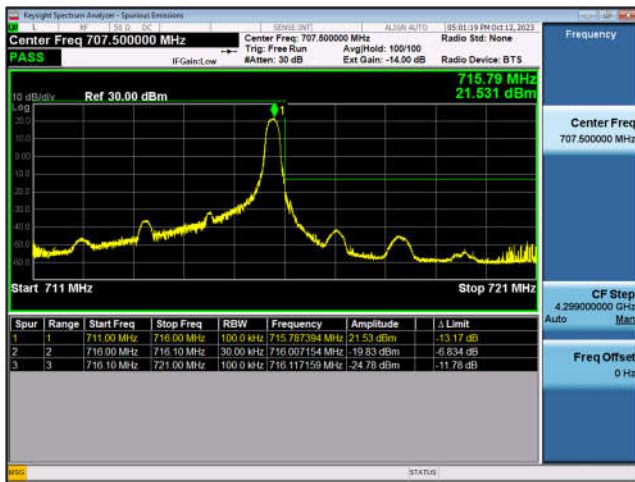

LTE Band 7-20MHz-QPSK-LCH-1RB#0

LTE Band 7-20MHz-QPSK-LCH-100RB#0

LTE Band 7-20MHz-QPSK-HCH-1RB#99

LTE Band 7-20MHz-QPSK-HCH-100RB#0

LTE Band 12:

LTE Band 12-1.4MHz-QPSK-LCH-1RB#0

LTE Band 12-1.4MHz-QPSK-LCH-6RB#0

LTE Band 12-1.4MHz-QPSK-HCH-1RB#5

LTE Band 12-1.4MHz-QPSK-HCH-6RB#0

LTE Band 12-3MHz-QPSK-LCH-1RB#0

LTE Band 12-3MHz-QPSK-LCH-15RB#0

LTE Band 12-3MHz-QPSK-HCH-1RB#14

LTE Band 12-3MHz-QPSK-HCH-15RB#0

LTE Band 12-5MHz-QPSK-LCH-1RB#0

LTE Band 12-5MHz-QPSK-LCH-25RB#0

LTE Band 12-5MHz-QPSK-HCH-1RB#24

LTE Band 12-5MHz-QPSK-HCH-25RB#0

LTE Band 12-10MHz-QPSK-LCH-1RB#0

LTE Band 12-10MHz-QPSK-LCH-50RB#0

LTE Band 12-10MHz-QPSK-HCH-1RB#49

LTE Band 12-10MHz-QPSK-HCH-50RB#0