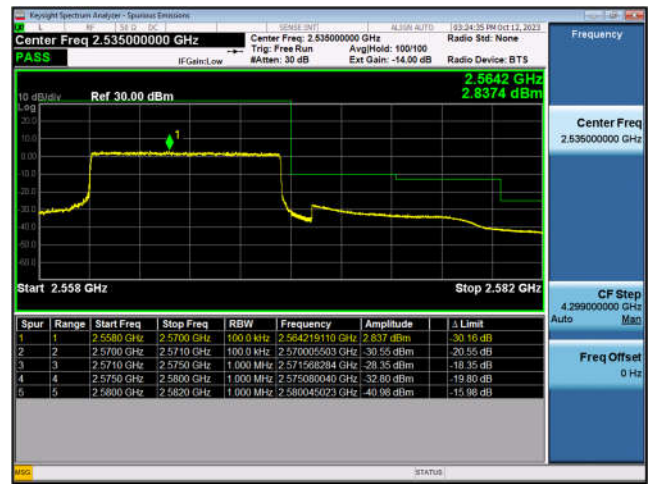

LTE Band 5-5MHz-QPSK-LCH-25RB#0

LTE Band 5-5MHz-QPSK-HCH-1RB#24

LTE Band 5-5MHz-QPSK-HCH-25RB#0

LTE Band 5-10MHz-QPSK-LCH-1RB#0

LTE Band 5-10MHz-QPSK-LCH-50RB#0

LTE Band 5-10MHz-QPSK-HCH-1RB#49

LTE Band 5-10MHz-QPSK-HCH-50RB#0

LTE Band 7:

LTE Band 7-10MHz-QPSK-HCH-1RB#49

LTE Band 7-10MHz-QPSK-HCH-50RB#0

LTE Band 7-15MHz-QPSK-LCH-1RB#0

LTE Band 7-15MHz-QPSK-LCH-75RB#0

LTE Band 7-15MHz-QPSK-HCH-1RB#74

LTE Band 7-15MHz-QPSK-HCH-75RB#0

LTE Band 7-20MHz-QPSK-LCH-1RB#0

LTE Band 7-20MHz-QPSK-LCH-100RB#0

LTE Band 7-20MHz-QPSK-HCH-1RB#99

LTE Band 7-20MHz-QPSK-HCH-100RB#0

LTE Band 12:

LTE Band 12-1.4MHz-QPSK-LCH-1RB#0

LTE Band 12-1.4MHz-QPSK-LCH-6RB#0