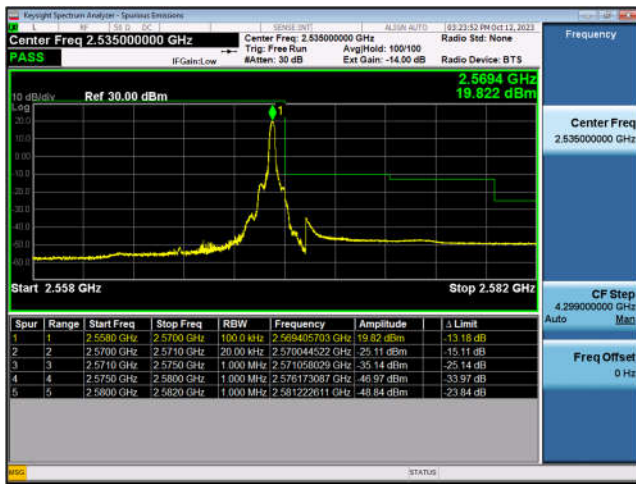

LTE Band 5-1.4MHz-QPSK-HCH-1RB#5

LTE Band 5-1.4MHz-QPSK-HCH-6RB#0

LTE Band 5-3MHz-QPSK-LCH-1RB#0

LTE Band 5-3MHz-QPSK-LCH-15RB#0

LTE Band 5-3MHz-QPSK-HCH-1RB#14

LTE Band 5-3MHz-QPSK-HCH-15RB#0

LTE Band 5-5MHz-QPSK-LCH-1RB#0

LTE Band 5-5MHz-QPSK-LCH-25RB#0

LTE Band 5-5MHz-QPSK-HCH-1RB#24

LTE Band 5-5MHz-QPSK-HCH-25RB#0

LTE Band 5-10MHz-QPSK-LCH-1RB#0

LTE Band 5-10MHz-QPSK-LCH-50RB#0

LTE Band 5-10MHz-QPSK-HCH-1RB#49

LTE Band 5-10MHz-QPSK-HCH-50RB#0

LTE Band 7:

LTE Band 7-10MHz-QPSK-HCH-1RB#49

LTE Band 7-10MHz-QPSK-HCH-50RB#0

LTE Band 7-15MHz-QPSK-LCH-1RB#0

LTE Band 7-15MHz-QPSK-LCH-75RB#0

LTE Band 7-15MHz-QPSK-HCH-1RB#74

LTE Band 7-15MHz-QPSK-HCH-75RB#0