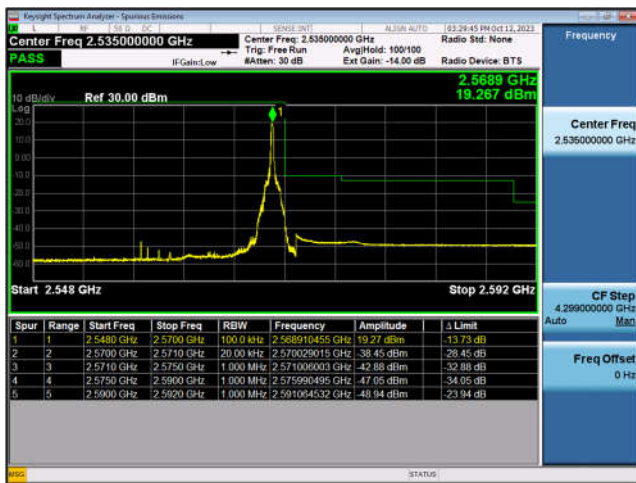

LTE Band 5-5MHz-QPSK-LCH-25RB#0

LTE Band 5-5MHz-QPSK-HCH-1RB#24

LTE Band 5-5MHz-QPSK-HCH-25RB#0

LTE Band 5-10MHz-QPSK-LCH-1RB#0

LTE Band 5-10MHz-QPSK-LCH-50RB#0

LTE Band 5-10MHz-QPSK-HCH-1RB#49

LTE Band 5-10MHz-QPSK-HCH-50RB#0

LTE Band 7:

LTE Band 7-10MHz-QPSK-HCH-1RB#49

LTE Band 7-10MHz-QPSK-HCH-50RB#0

LTE Band 7-15MHz-QPSK-LCH-1RB#0

LTE Band 7-15MHz-QPSK-LCH-75RB#0

LTE Band 7-15MHz-QPSK-HCH-1RB#74

LTE Band 7-15MHz-QPSK-HCH-75RB#0

LTE Band 7-20MHz-QPSK-LCH-1RB#0

LTE Band 7-20MHz-QPSK-LCH-100RB#0

LTE Band 7-20MHz-QPSK-HCH-1RB#99

LTE Band 7-20MHz-QPSK-HCH-100RB#0

LTE Band 12:

LTE Band 12-1.4MHz-QPSK-LCH-1RB#0

LTE Band 12-1.4MHz-QPSK-LCH-6RB#0