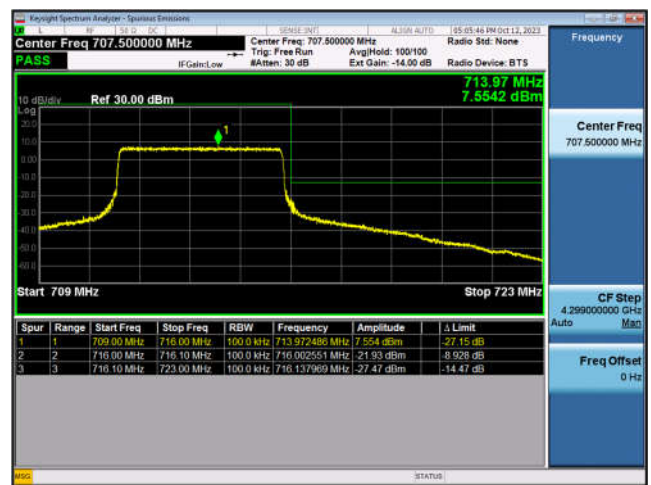

LTE Band 12-1.4MHz-QPSK-HCH-1RB#5

LTE Band 12-1.4MHz-QPSK-HCH-6RB#0

LTE Band 12-3MHz-QPSK-LCH-1RB#0

LTE Band 12-3MHz-QPSK-LCH-15RB#0

LTE Band 12-3MHz-QPSK-HCH-1RB#14

LTE Band 12-3MHz-QPSK-HCH-15RB#0

LTE Band 12-5MHz-QPSK-LCH-1RB#0

LTE Band 12-5MHz-QPSK-LCH-25RB#0

LTE Band 12-5MHz-QPSK-HCH-1RB#24

LTE Band 12-5MHz-QPSK-HCH-25RB#0

LTE Band 12-10MHz-QPSK-LCH-1RB#0

LTE Band 12-10MHz-QPSK-LCH-50RB#0

LTE Band 12-10MHz-QPSK-HCH-1RB#49

LTE Band 12-10MHz-QPSK-HCH-50RB#0