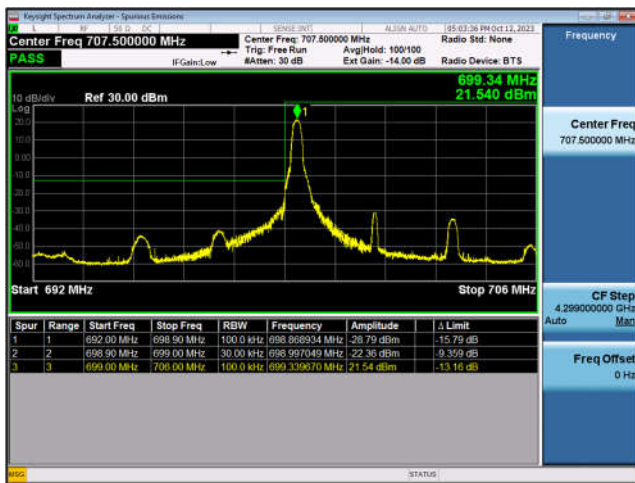

LTE Band 12-1.4MHz-QPSK-HCH-1RB#5

LTE Band 12-1.4MHz-QPSK-HCH-6RB#0

LTE Band 12-3MHz-QPSK-LCH-1RB#0

LTE Band 12-3MHz-QPSK-LCH-15RB#0

LTE Band 12-3MHz-QPSK-HCH-1RB#14

LTE Band 12-3MHz-QPSK-HCH-15RB#0

LTE Band 12-5MHz-QPSK-LCH-1RB#0

LTE Band 12-5MHz-QPSK-LCH-25RB#0

LTE Band 12-5MHz-QPSK-HCH-1RB#24

LTE Band 12-5MHz-QPSK-HCH-25RB#0

LTE Band 12-10MHz-QPSK-LCH-1RB#0

LTE Band 12-10MHz-QPSK-LCH-50RB#0

LTE Band 12-10MHz-QPSK-HCH-1RB#49

LTE Band 12-10MHz-QPSK-HCH-50RB#0