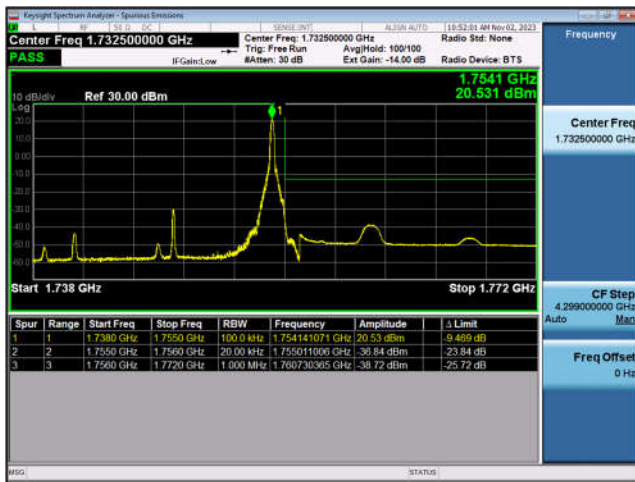

LTE Band 4-3MHz-QPSK-HCH-1RB#14

LTE Band 4-3MHz-QPSK-HCH-15RB#0

LTE Band 4-5MHz-QPSK-LCH-1RB#0

LTE Band 4-5MHz-QPSK-LCH-25RB#0

LTE Band 4-5MHz-QPSK-HCH-1RB#24

LTE Band 4-5MHz-QPSK-HCH-25RB#0

LTE Band 4-10MHz-QPSK-LCH-1RB#0

LTE Band 4-10MHz-QPSK-LCH-50RB#0

LTE Band 4-10MHz-QPSK-HCH-1RB#49

LTE Band 4-10MHz-QPSK-HCH-50RB#0

LTE Band 4-15MHz-QPSK-LCH-1RB#0

LTE Band 4-15MHz-QPSK-LCH-75RB#0

LTE Band 4-15MHz-QPSK-HCH-1RB#74

LTE Band 4-15MHz-QPSK-HCH-75RB#0

LTE Band 4-20MHz-QPSK-LCH-1RB#0

LTE Band 4-20MHz-QPSK-LCH-100RB#0

LTE Band 4-20MHz-QPSK-HCH-1RB#99

LTE Band 4-20MHz-QPSK-HCH-100RB#0

LTE Band 5:

LTE Band 5-1.4MHz-QPSK-LCH-1RB#0

LTE Band 5-1.4MHz-QPSK-LCH-6RB#0

LTE Band 5-1.4MHz-QPSK-HCH-1RB#5

LTE Band 5-1.4MHz-QPSK-HCH-6RB#0

LTE Band 5-3MHz-QPSK-LCH-1RB#0

LTE Band 5-3MHz-QPSK-LCH-15RB#0

LTE Band 5-3MHz-QPSK-HCH-1RB#14

LTE Band 5-3MHz-QPSK-HCH-15RB#0

LTE Band 5-5MHz-QPSK-LCH-1RB#0