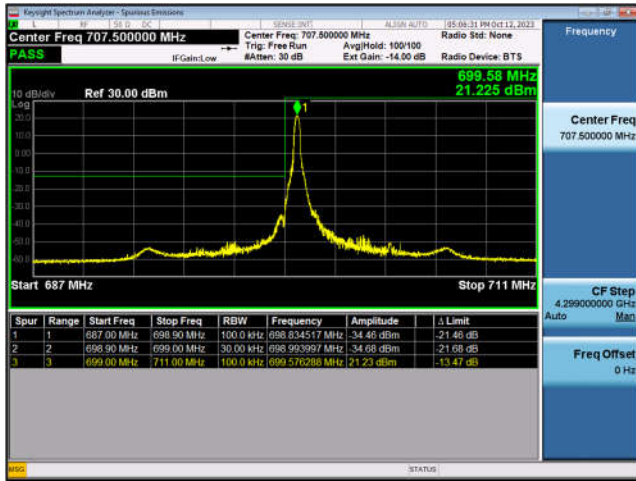

LTE Band 12-5MHz-QPSK-LCH-25RB#0

LTE Band 12-5MHz-QPSK-HCH-1RB#24

LTE Band 12-5MHz-QPSK-HCH-25RB#0

LTE Band 12-10MHz-QPSK-LCH-1RB#0

LTE Band 12-10MHz-QPSK-LCH-50RB#0

LTE Band 12-10MHz-QPSK-HCH-1RB#49

LTE Band 12-10MHz-QPSK-HCH-50RB#0

LTE Band 17:

LTE Band 17-10MHz-QPSK-HCH-1RB#49

LTE Band 17-10MHz-QPSK-HCH-50RB#0

LTE Band 41:

LTE Band 41-5MHz-QPSK-LCH-1RB#0

LTE Band 41-5MHz-QPSK-LCH-25RB#0

LTE Band 41-5MHz-QPSK-HCH-1RB#24

LTE Band 41-5MHz-QPSK-HCH-25RB#0