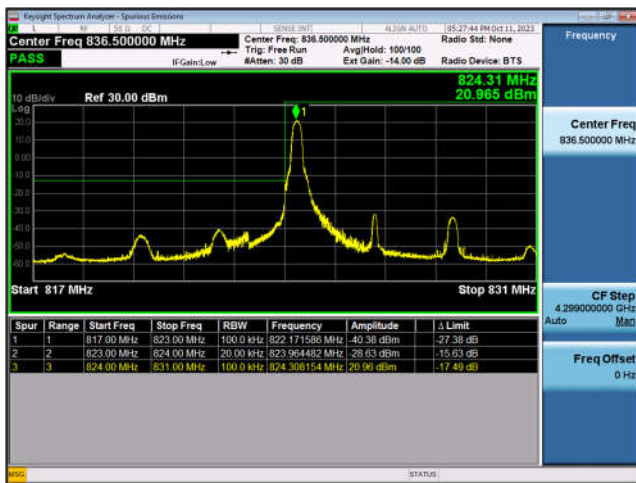

LTE Band 4-20MHz-QPSK-LCH-1RB#0

LTE Band 4-20MHz-QPSK-LCH-100RB#0

LTE Band 4-20MHz-QPSK-HCH-1RB#99

LTE Band 4-20MHz-QPSK-HCH-100RB#0

LTE Band 5:

LTE Band 5-1.4MHz-QPSK-LCH-1RB#0

LTE Band 5-1.4MHz-QPSK-LCH-6RB#0

LTE Band 5-1.4MHz-QPSK-HCH-1RB#5

LTE Band 5-1.4MHz-QPSK-HCH-6RB#0

LTE Band 5-3MHz-QPSK-LCH-1RB#0

LTE Band 5-3MHz-QPSK-LCH-15RB#0

LTE Band 5-3MHz-QPSK-HCH-1RB#14

LTE Band 5-3MHz-QPSK-HCH-15RB#0

LTE Band 5-5MHz-QPSK-LCH-1RB#0

LTE Band 5-5MHz-QPSK-LCH-25RB#0

LTE Band 5-5MHz-QPSK-HCH-1RB#24

LTE Band 5-5MHz-QPSK-HCH-25RB#0

LTE Band 5-10MHz-QPSK-LCH-1RB#0

LTE Band 5-10MHz-QPSK-LCH-50RB#0

LTE Band 5-10MHz-QPSK-HCH-1RB#49

LTE Band 5-10MHz-QPSK-HCH-50RB#0