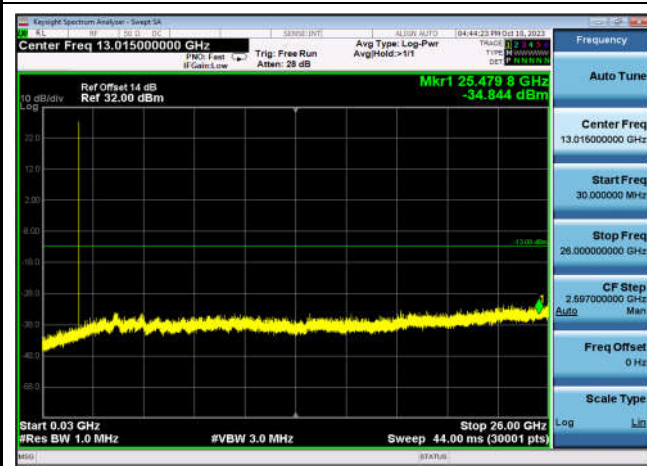

FDD02_HighRange_10MHz_30MHz~26GHz