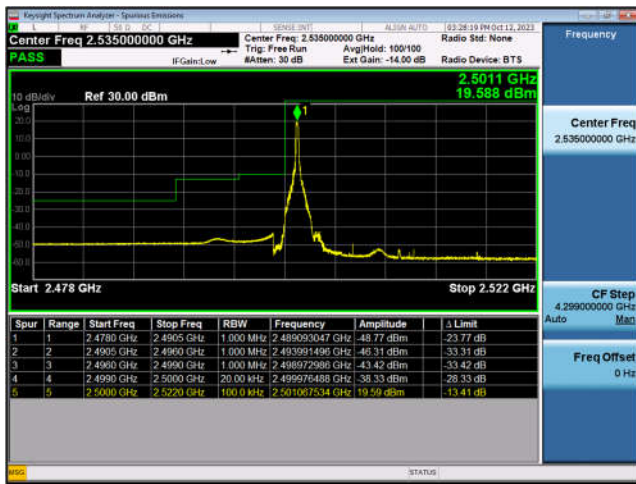

LTE Band 5-5MHz-QPSK-LCH-25RB#0

LTE Band 5-5MHz-QPSK-HCH-1RB#24

LTE Band 5-5MHz-QPSK-HCH-25RB#0

LTE Band 5-10MHz-QPSK-LCH-1RB#0

LTE Band 5-10MHz-QPSK-LCH-50RB#0

LTE Band 5-10MHz-QPSK-HCH-1RB#49

LTE Band 5-10MHz-QPSK-HCH-50RB#0

LTE Band 7:

LTE Band 7-10MHz-QPSK-HCH-1RB#49

LTE Band 7-10MHz-QPSK-HCH-50RB#0

LTE Band 7-15MHz-QPSK-LCH-1RB#0

LTE Band 7-15MHz-QPSK-LCH-75RB#0

LTE Band 7-15MHz-QPSK-HCH-1RB#74

LTE Band 7-15MHz-QPSK-HCH-75RB#0

LTE Band 7-20MHz-QPSK-LCH-1RB#0

LTE Band 7-20MHz-QPSK-LCH-100RB#0

LTE Band 7-20MHz-QPSK-HCH-1RB#99

LTE Band 7-20MHz-QPSK-HCH-100RB#0

LTE Band 12:

LTE Band 12-1.4MHz-QPSK-LCH-1RB#0

LTE Band 12-1.4MHz-QPSK-LCH-6RB#0