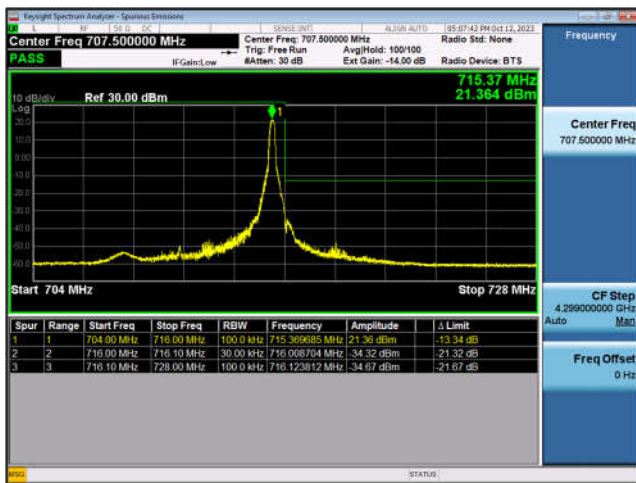

LTE Band 12-5MHz-QPSK-LCH-25RB#0

LTE Band 12-5MHz-QPSK-HCH-1RB#24

LTE Band 12-5MHz-QPSK-HCH-25RB#0

LTE Band 12-10MHz-QPSK-LCH-1RB#0

LTE Band 12-10MHz-QPSK-LCH-50RB#0

LTE Band 12-10MHz-QPSK-HCH-1RB#49

LTE Band 12-10MHz-QPSK-HCH-50RB#0