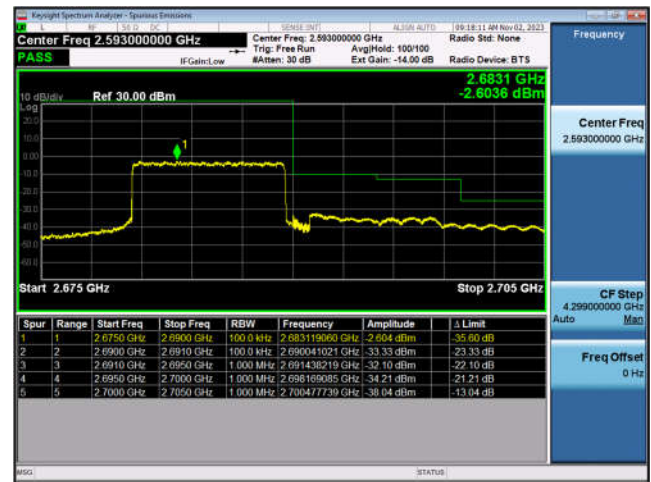

LTE Band 17:

LTE Band 17-10MHz-QPSK-HCH-1RB#49

LTE Band 17-10MHz-QPSK-HCH-50RB#0

LTE Band 41:

LTE Band 41-5MHz-QPSK-LCH-1RB#0

LTE Band 41-5MHz-QPSK-LCH-25RB#0

LTE Band 41-5MHz-QPSK-HCH-1RB#24

LTE Band 41-5MHz-QPSK-HCH-25RB#0

LTE Band 41-10MHz-QPSK-LCH-1RB#0

LTE Band 41-10MHz-QPSK-LCH-50RB#0

LTE Band 41-10MHz-QPSK-HCH-1RB#49

LTE Band 41-10MHz-QPSK-HCH-50RB#0

LTE Band 41-15MHz-QPSK-LCH-1RB#0

LTE Band 41-15MHz-QPSK-LCH-75RB#0

LTE Band 41-15MHz-QPSK-HCH-1RB#74