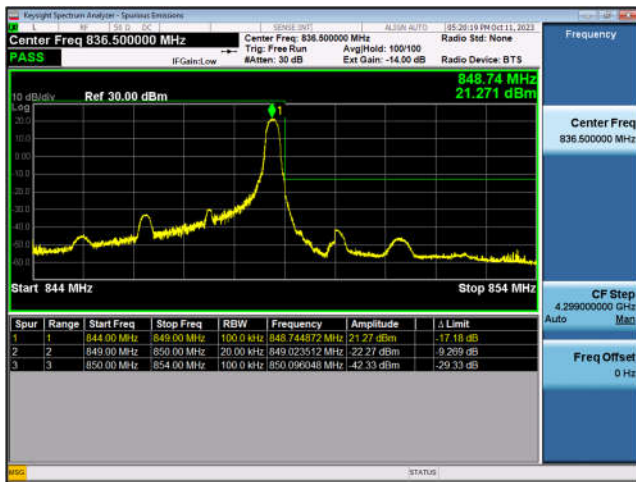

LTE Band 4-20MHz-QPSK-LCH-1RB#0

LTE Band 4-20MHz-QPSK-LCH-100RB#0

LTE Band 4-20MHz-QPSK-HCH-1RB#99

LTE Band 4-20MHz-QPSK-HCH-100RB#0

LTE Band 5:

LTE Band 5-1.4MHz-QPSK-LCH-1RB#0

LTE Band 5-1.4MHz-QPSK-LCH-6RB#0

LTE Band 5-1.4MHz-QPSK-HCH-1RB#5

LTE Band 5-1.4MHz-QPSK-HCH-6RB#0

LTE Band 5-3MHz-QPSK-LCH-1RB#0

LTE Band 5-3MHz-QPSK-LCH-15RB#0

LTE Band 5-3MHz-QPSK-HCH-1RB#14

LTE Band 5-3MHz-QPSK-HCH-15RB#0

LTE Band 5-5MHz-QPSK-LCH-1RB#0

LTE Band 5-5MHz-QPSK-LCH-25RB#0

LTE Band 5-5MHz-QPSK-HCH-1RB#24

LTE Band 5-5MHz-QPSK-HCH-25RB#0

LTE Band 5-10MHz-QPSK-LCH-1RB#0

LTE Band 5-10MHz-QPSK-LCH-50RB#0

LTE Band 5-10MHz-QPSK-HCH-1RB#49

LTE Band 5-10MHz-QPSK-HCH-50RB#0