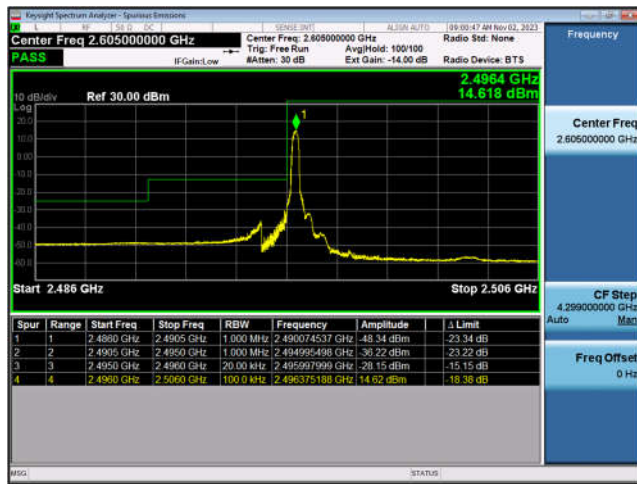

LTE Band 17:

LTE Band 17-10MHz-QPSK-HCH-1RB#49

LTE Band 17-10MHz-QPSK-HCH-50RB#0

LTE Band 41:

LTE Band 41-5MHz-QPSK-LCH-1RB#0

LTE Band 41-5MHz-QPSK-LCH-25RB#0

LTE Band 41-5MHz-QPSK-HCH-1RB#24

LTE Band 41-5MHz-QPSK-HCH-25RB#0