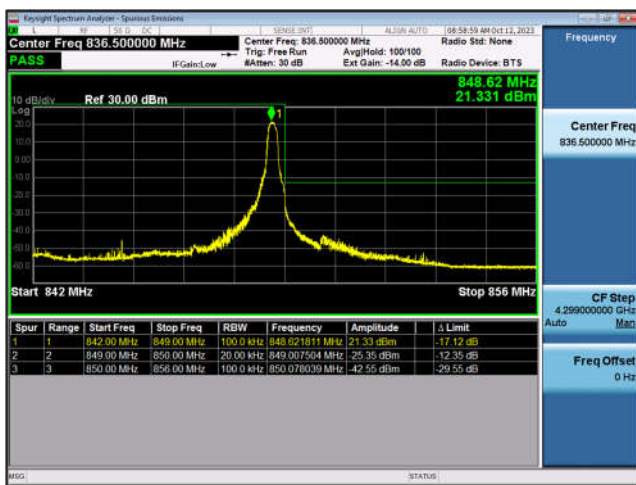

LTE Band 4-20MHz-QPSK-LCH-1RB#0

LTE Band 4-20MHz-QPSK-LCH-100RB#0

LTE Band 4-20MHz-QPSK-HCH-1RB#99

LTE Band 4-20MHz-QPSK-HCH-100RB#0

LTE Band 5:

LTE Band 5-1.4MHz-QPSK-LCH-1RB#0

LTE Band 5-1.4MHz-QPSK-LCH-6RB#0

LTE Band 5-1.4MHz-QPSK-HCH-1RB#5

LTE Band 5-1.4MHz-QPSK-HCH-6RB#0

LTE Band 5-3MHz-QPSK-LCH-1RB#0

LTE Band 5-3MHz-QPSK-LCH-15RB#0

LTE Band 5-3MHz-QPSK-HCH-1RB#14

LTE Band 5-3MHz-QPSK-HCH-15RB#0

LTE Band 5-5MHz-QPSK-LCH-1RB#0

LTE Band 5-5MHz-QPSK-LCH-25RB#0

LTE Band 5-5MHz-QPSK-HCH-1RB#24

LTE Band 5-5MHz-QPSK-HCH-25RB#0

LTE Band 5-10MHz-QPSK-LCH-1RB#0

LTE Band 5-10MHz-QPSK-LCH-50RB#0

LTE Band 5-10MHz-QPSK-HCH-1RB#49

LTE Band 5-10MHz-QPSK-HCH-50RB#0