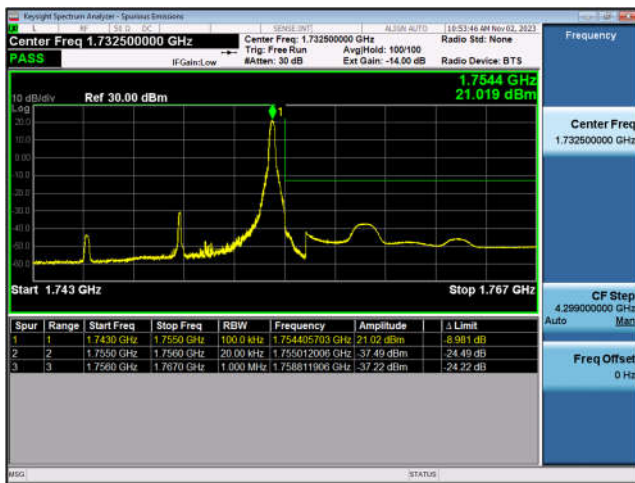

LTE Band 4-3MHz-QPSK-HCH-1RB#14

LTE Band 4-3MHz-QPSK-HCH-15RB#0

LTE Band 4-5MHz-QPSK-LCH-1RB#0

LTE Band 4-5MHz-QPSK-LCH-25RB#0

LTE Band 4-5MHz-QPSK-HCH-1RB#24

LTE Band 4-5MHz-QPSK-HCH-25RB#0

LTE Band 4-10MHz-QPSK-LCH-1RB#0

LTE Band 4-10MHz-QPSK-LCH-50RB#0

LTE Band 4-10MHz-QPSK-HCH-1RB#49

LTE Band 4-10MHz-QPSK-HCH-50RB#0

LTE Band 4-15MHz-QPSK-LCH-1RB#0

LTE Band 4-15MHz-QPSK-LCH-75RB#0

LTE Band 4-15MHz-QPSK-HCH-1RB#74

LTE Band 4-15MHz-QPSK-HCH-75RB#0

LTE Band 4-20MHz-QPSK-LCH-1RB#0

LTE Band 4-20MHz-QPSK-LCH-100RB#0

LTE Band 4-20MHz-QPSK-HCH-1RB#99

LTE Band 4-20MHz-QPSK-HCH-100RB#0

LTE Band 5:

LTE Band 5-1.4MHz-QPSK-LCH-1RB#0

LTE Band 5-1.4MHz-QPSK-LCH-6RB#0