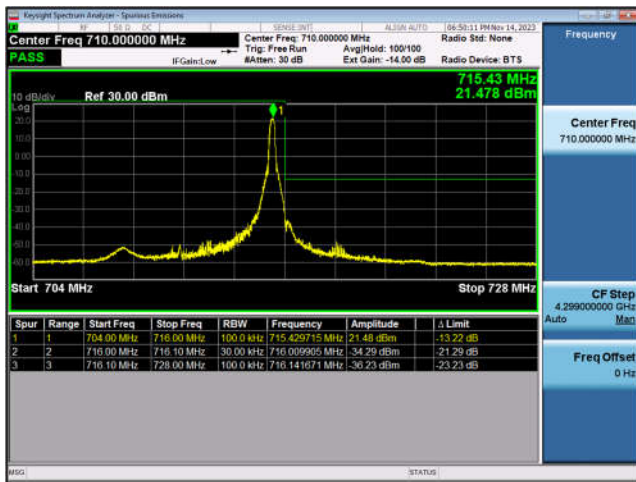

LTE Band 12-5MHz-QPSK-LCH-25RB#0

LTE Band 12-5MHz-QPSK-HCH-1RB#24

LTE Band 12-5MHz-QPSK-HCH-25RB#0

LTE Band 12-10MHz-QPSK-LCH-1RB#0

LTE Band 12-10MHz-QPSK-LCH-50RB#0

LTE Band 12-10MHz-QPSK-HCH-1RB#49

LTE Band 12-10MHz-QPSK-HCH-50RB#0

LTE Band 17:

LTE Band 17-10MHz-QPSK-HCH-1RB#49

LTE Band 17-10MHz-QPSK-HCH-50RB#0

LTE Band 41:

LTE Band 41-5MHz-QPSK-LCH-1RB#0

LTE Band 41-5MHz-QPSK-LCH-25RB#0

LTE Band 41-5MHz-QPSK-HCH-1RB#24

LTE Band 41-5MHz-QPSK-HCH-25RB#0