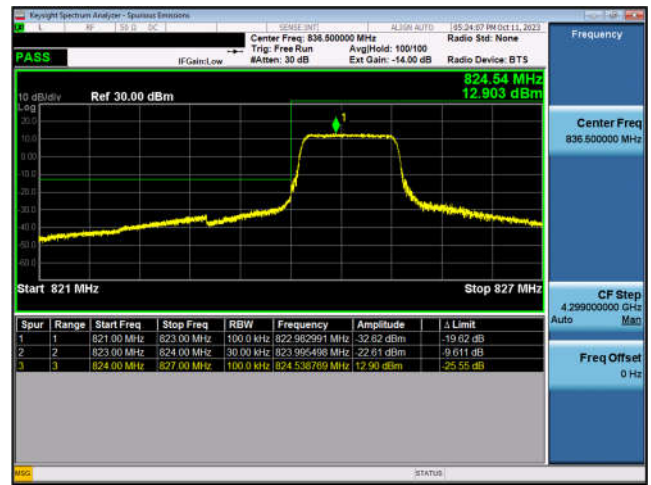

LTE Band 4-10MHz-QPSK-LCH-50RB#0

LTE Band 4-10MHz-QPSK-HCH-1RB#49

LTE Band 4-10MHz-QPSK-HCH-50RB#0

LTE Band 4-15MHz-QPSK-LCH-1RB#0

LTE Band 4-15MHz-QPSK-LCH-75RB#0

LTE Band 4-15MHz-QPSK-HCH-1RB#74

LTE Band 4-15MHz-QPSK-HCH-75RB#0

LTE Band 4-20MHz-QPSK-LCH-1RB#0

LTE Band 4-20MHz-QPSK-LCH-100RB#0

LTE Band 4-20MHz-QPSK-HCH-1RB#99

LTE Band 4-20MHz-QPSK-HCH-100RB#0

LTE Band 5:

LTE Band 5-1.4MHz-QPSK-LCH-1RB#0

LTE Band 5-1.4MHz-QPSK-LCH-6RB#0

LTE Band 5-1.4MHz-QPSK-HCH-1RB#5

LTE Band 5-1.4MHz-QPSK-HCH-6RB#0

LTE Band 5-3MHz-QPSK-LCH-1RB#0

LTE Band 5-3MHz-QPSK-LCH-15RB#0

LTE Band 5-3MHz-QPSK-HCH-1RB#14

LTE Band 5-3MHz-QPSK-HCH-15RB#0

LTE Band 5-5MHz-QPSK-LCH-1RB#0