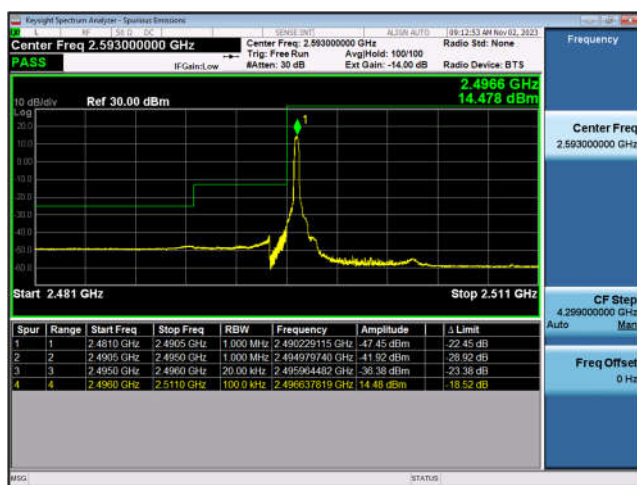

LTE Band 41-10MHz-QPSK-LCH-1RB#0