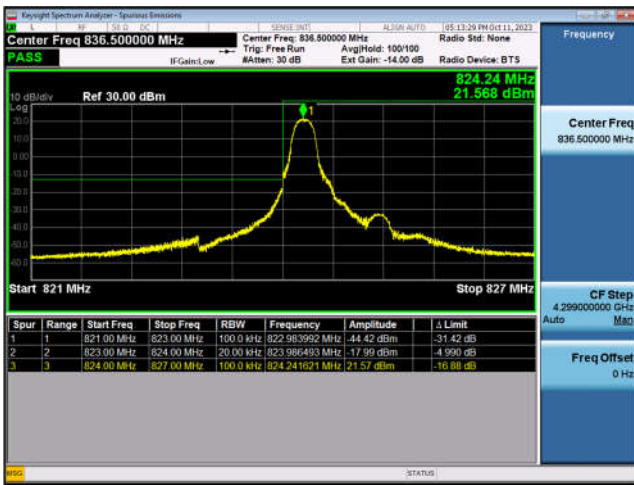

LTE Band 4-10MHz-QPSK-LCH-50RB#0

LTE Band 4-10MHz-QPSK-HCH-1RB#49

LTE Band 4-10MHz-QPSK-HCH-50RB#0

LTE Band 4-15MHz-QPSK-LCH-1RB#0

LTE Band 4-15MHz-QPSK-LCH-75RB#0

LTE Band 4-15MHz-QPSK-HCH-1RB#74

LTE Band 4-15MHz-QPSK-HCH-75RB#0

LTE Band 4-20MHz-QPSK-LCH-1RB#0

LTE Band 4-20MHz-QPSK-LCH-100RB#0

LTE Band 4-20MHz-QPSK-HCH-1RB#99

LTE Band 4-20MHz-QPSK-HCH-100RB#0

LTE Band 5:

LTE Band 5-1.4MHz-QPSK-LCH-1RB#0

LTE Band 5-1.4MHz-QPSK-LCH-6RB#0

LTE Band 5-1.4MHz-QPSK-HCH-1RB#5

LTE Band 5-1.4MHz-QPSK-HCH-6RB#0

LTE Band 5-3MHz-QPSK-LCH-1RB#0

LTE Band 5-3MHz-QPSK-LCH-15RB#0

LTE Band 5-3MHz-QPSK-HCH-1RB#14

LTE Band 5-3MHz-QPSK-HCH-15RB#0

LTE Band 5-5MHz-QPSK-LCH-1RB#0