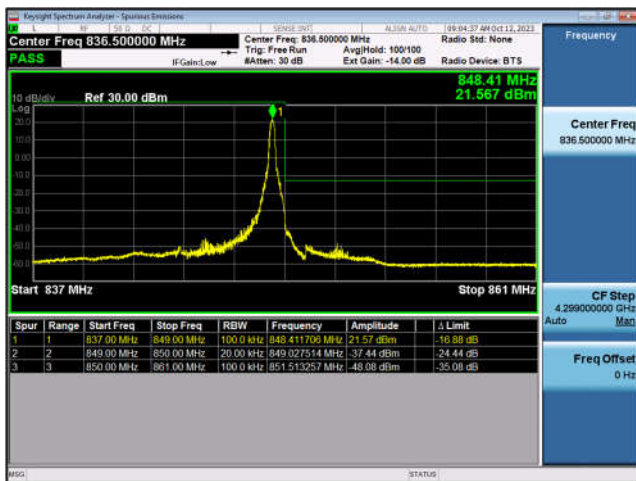

LTE Band 5-1.4MHz-QPSK-HCH-1RB#5

LTE Band 5-1.4MHz-QPSK-HCH-6RB#0

LTE Band 5-3MHz-QPSK-LCH-1RB#0

LTE Band 5-3MHz-QPSK-LCH-15RB#0

LTE Band 5-3MHz-QPSK-HCH-1RB#14

LTE Band 5-3MHz-QPSK-HCH-15RB#0

LTE Band 5-5MHz-QPSK-LCH-1RB#0

LTE Band 5-5MHz-QPSK-LCH-25RB#0

LTE Band 5-5MHz-QPSK-HCH-1RB#24

LTE Band 5-5MHz-QPSK-HCH-25RB#0

LTE Band 5-10MHz-QPSK-LCH-1RB#0

LTE Band 5-10MHz-QPSK-LCH-50RB#0

LTE Band 5-10MHz-QPSK-HCH-1RB#49

LTE Band 5-10MHz-QPSK-HCH-50RB#0

LTE Band 7:

LTE Band 7-10MHz-QPSK-HCH-1RB#49

LTE Band 7-10MHz-QPSK-HCH-50RB#0

LTE Band 7-15MHz-QPSK-LCH-1RB#0

LTE Band 7-15MHz-QPSK-LCH-75RB#0

LTE Band 7-15MHz-QPSK-HCH-1RB#74

LTE Band 7-15MHz-QPSK-HCH-75RB#0