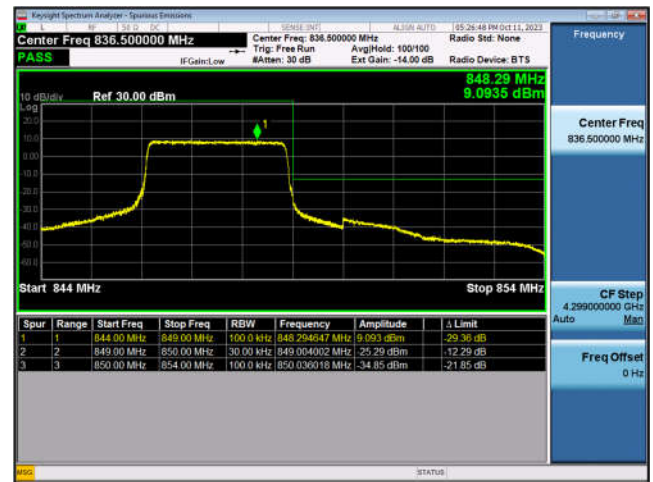

LTE Band 4-20MHz-QPSK-LCH-1RB#0

LTE Band 4-20MHz-QPSK-LCH-100RB#0

LTE Band 4-20MHz-QPSK-HCH-1RB#99

LTE Band 4-20MHz-QPSK-HCH-100RB#0

LTE Band 5:

LTE Band 5-1.4MHz-QPSK-LCH-1RB#0

LTE Band 5-1.4MHz-QPSK-LCH-6RB#0

LTE Band 5-1.4MHz-QPSK-HCH-1RB#5

LTE Band 5-1.4MHz-QPSK-HCH-6RB#0

LTE Band 5-3MHz-QPSK-LCH-1RB#0

LTE Band 5-3MHz-QPSK-LCH-15RB#0

LTE Band 5-3MHz-QPSK-HCH-1RB#14

LTE Band 5-3MHz-QPSK-HCH-15RB#0

LTE Band 5-5MHz-QPSK-LCH-1RB#0

LTE Band 5-5MHz-QPSK-LCH-25RB#0

LTE Band 5-5MHz-QPSK-HCH-1RB#24

LTE Band 5-5MHz-QPSK-HCH-25RB#0

LTE Band 5-10MHz-QPSK-LCH-1RB#0

LTE Band 5-10MHz-QPSK-LCH-50RB#0

LTE Band 5-10MHz-QPSK-HCH-1RB#49

LTE Band 5-10MHz-QPSK-HCH-50RB#0