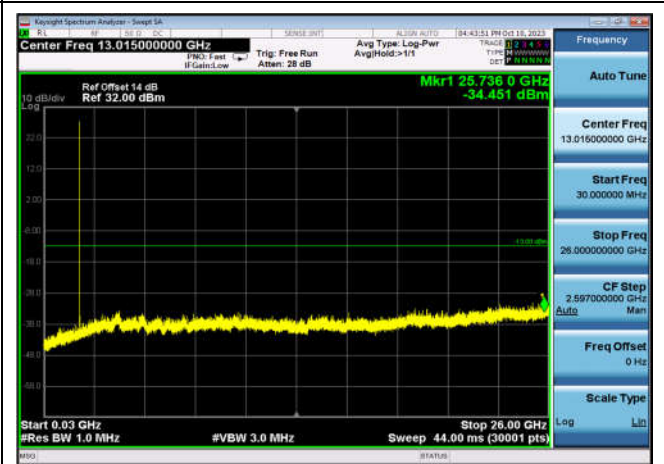

FDD02_MidRange_10MHz_30MHz~26GHz