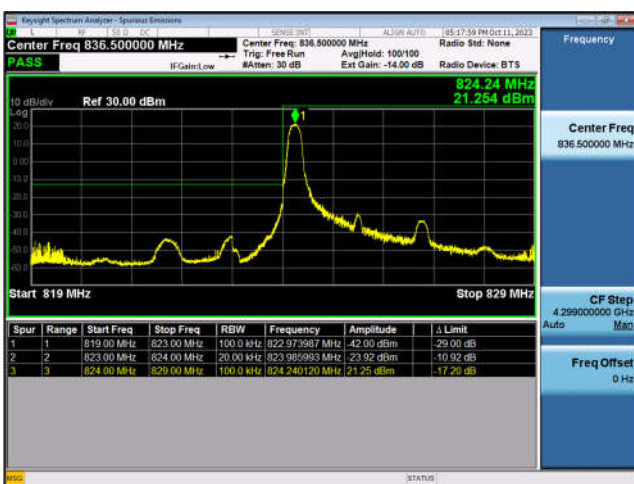

LTE Band 4-10MHz-QPSK-LCH-50RB#0

LTE Band 4-10MHz-QPSK-HCH-1RB#49

LTE Band 4-10MHz-QPSK-HCH-50RB#0

LTE Band 4-15MHz-QPSK-LCH-1RB#0

LTE Band 4-15MHz-QPSK-LCH-75RB#0

LTE Band 4-15MHz-QPSK-HCH-1RB#74

LTE Band 4-15MHz-QPSK-HCH-75RB#0

LTE Band 4-20MHz-QPSK-LCH-1RB#0

LTE Band 4-20MHz-QPSK-LCH-100RB#0

LTE Band 4-20MHz-QPSK-HCH-1RB#99

LTE Band 4-20MHz-QPSK-HCH-100RB#0

LTE Band 5:

LTE Band 5-1.4MHz-QPSK-LCH-1RB#0

LTE Band 5-1.4MHz-QPSK-LCH-6RB#0

LTE Band 5-1.4MHz-QPSK-HCH-1RB#5

LTE Band 5-1.4MHz-QPSK-HCH-6RB#0

LTE Band 5-3MHz-QPSK-LCH-1RB#0

LTE Band 5-3MHz-QPSK-LCH-15RB#0

LTE Band 5-3MHz-QPSK-HCH-1RB#14

LTE Band 5-3MHz-QPSK-HCH-15RB#0

LTE Band 5-5MHz-QPSK-LCH-1RB#0

LTE Band 5-5MHz-QPSK-LCH-25RB#0

LTE Band 5-5MHz-QPSK-HCH-1RB#24

LTE Band 5-5MHz-QPSK-HCH-25RB#0

LTE Band 5-10MHz-QPSK-LCH-1RB#0

LTE Band 5-10MHz-QPSK-LCH-50RB#0

LTE Band 5-10MHz-QPSK-HCH-1RB#49

LTE Band 5-10MHz-QPSK-HCH-50RB#0