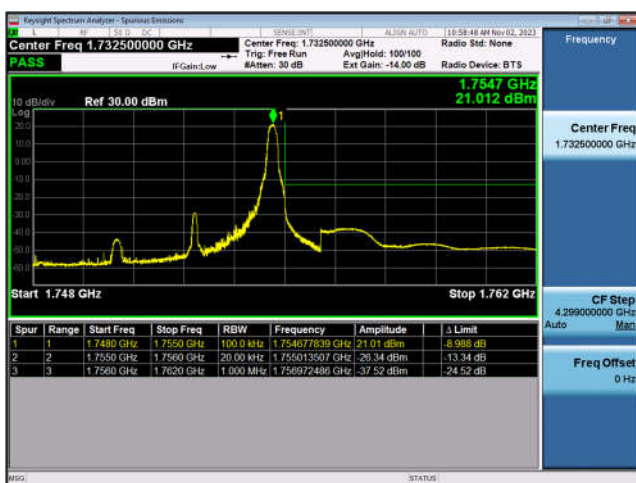

LTE Band 4-3MHz-QPSK-HCH-1RB#14

LTE Band 4-3MHz-QPSK-HCH-15RB#0

LTE Band 4-5MHz-QPSK-LCH-1RB#0

LTE Band 4-5MHz-QPSK-LCH-25RB#0

LTE Band 4-5MHz-QPSK-HCH-1RB#24

LTE Band 4-5MHz-QPSK-HCH-25RB#0

LTE Band 4-10MHz-QPSK-LCH-1RB#0

LTE Band 4-10MHz-QPSK-LCH-50RB#0

LTE Band 4-10MHz-QPSK-HCH-1RB#49

LTE Band 4-10MHz-QPSK-HCH-50RB#0

LTE Band 4-15MHz-QPSK-LCH-1RB#0

LTE Band 4-15MHz-QPSK-LCH-75RB#0

LTE Band 4-15MHz-QPSK-HCH-1RB#74

LTE Band 4-15MHz-QPSK-HCH-75RB#0

LTE Band 4-20MHz-QPSK-LCH-1RB#0

LTE Band 4-20MHz-QPSK-LCH-100RB#0

LTE Band 4-20MHz-QPSK-HCH-1RB#99

LTE Band 4-20MHz-QPSK-HCH-100RB#0

LTE Band 5:

LTE Band 5-1.4MHz-QPSK-LCH-1RB#0

LTE Band 5-1.4MHz-QPSK-LCH-6RB#0