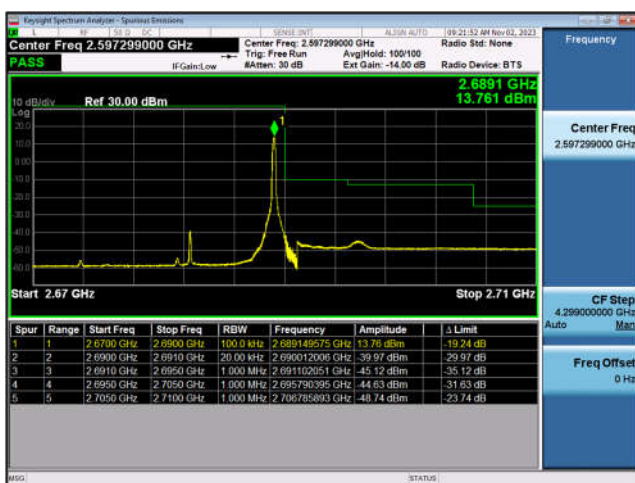

LTE Band 41-10MHz-QPSK-LCH-1RB#0

LTE Band 41-10MHz-QPSK-LCH-50RB#0

LTE Band 41-10MHz-QPSK-HCH-1RB#49

LTE Band 41-10MHz-QPSK-HCH-50RB#0

LTE Band 41-15MHz-QPSK-LCH-1RB#0

LTE Band 41-15MHz-QPSK-LCH-75RB#0

LTE Band 41-15MHz-QPSK-HCH-1RB#74