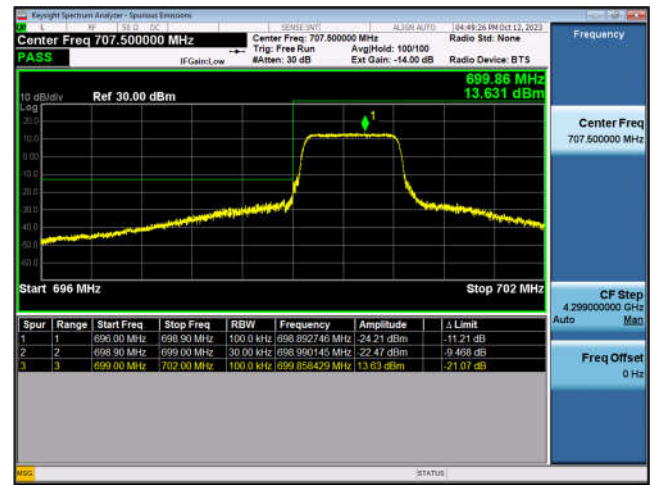

LTE Band 7-20MHz-QPSK-LCH-1RB#0

LTE Band 7-20MHz-QPSK-LCH-100RB#0

LTE Band 7-20MHz-QPSK-HCH-1RB#99

LTE Band 7-20MHz-QPSK-HCH-100RB#0

LTE Band 12:

LTE Band 12-1.4MHz-QPSK-LCH-1RB#0

LTE Band 12-1.4MHz-QPSK-LCH-6RB#0

LTE Band 12-1.4MHz-QPSK-HCH-1RB#5

LTE Band 12-1.4MHz-QPSK-HCH-6RB#0

LTE Band 12-3MHz-QPSK-LCH-1RB#0

LTE Band 12-3MHz-QPSK-LCH-15RB#0

LTE Band 12-3MHz-QPSK-HCH-1RB#14

LTE Band 12-3MHz-QPSK-HCH-15RB#0

LTE Band 12-5MHz-QPSK-LCH-1RB#0