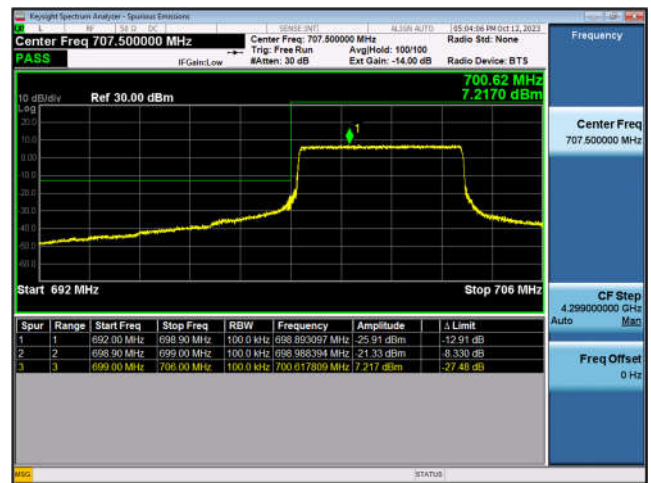

LTE Band 12-1.4MHz-QPSK-HCH-1RB#5

LTE Band 12-1.4MHz-QPSK-HCH-6RB#0

LTE Band 12-3MHz-QPSK-LCH-1RB#0

LTE Band 12-3MHz-QPSK-LCH-15RB#0

LTE Band 12-3MHz-QPSK-HCH-1RB#14

LTE Band 12-3MHz-QPSK-HCH-15RB#0

LTE Band 12-5MHz-QPSK-LCH-1RB#0

LTE Band 12-5MHz-QPSK-LCH-25RB#0

LTE Band 12-5MHz-QPSK-HCH-1RB#24

LTE Band 12-5MHz-QPSK-HCH-25RB#0

LTE Band 12-10MHz-QPSK-LCH-1RB#0

LTE Band 12-10MHz-QPSK-LCH-50RB#0

LTE Band 12-10MHz-QPSK-HCH-1RB#49

LTE Band 12-10MHz-QPSK-HCH-50RB#0