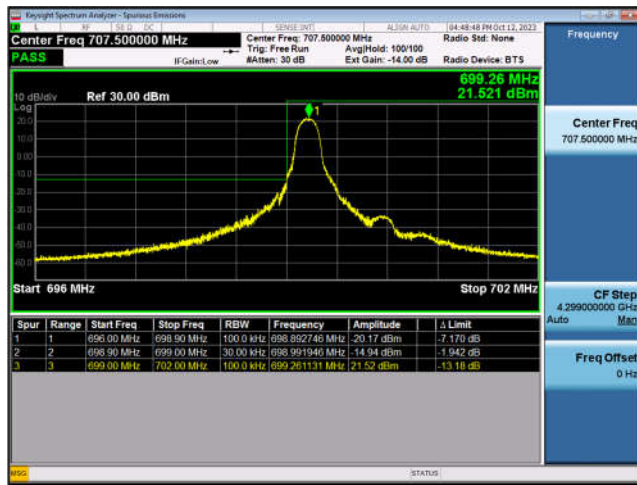

LTE Band 7-20MHz-QPSK-LCH-1RB#0

LTE Band 7-20MHz-QPSK-LCH-100RB#0

LTE Band 7-20MHz-QPSK-HCH-1RB#99

LTE Band 7-20MHz-QPSK-HCH-100RB#0

LTE Band 12:

LTE Band 12-1.4MHz-QPSK-LCH-1RB#0

LTE Band 12-1.4MHz-QPSK-LCH-6RB#0

LTE Band 12-1.4MHz-QPSK-HCH-1RB#5

LTE Band 12-1.4MHz-QPSK-HCH-6RB#0

LTE Band 12-3MHz-QPSK-LCH-1RB#0

LTE Band 12-3MHz-QPSK-LCH-15RB#0

LTE Band 12-3MHz-QPSK-HCH-1RB#14

LTE Band 12-3MHz-QPSK-HCH-15RB#0

LTE Band 12-5MHz-QPSK-LCH-1RB#0