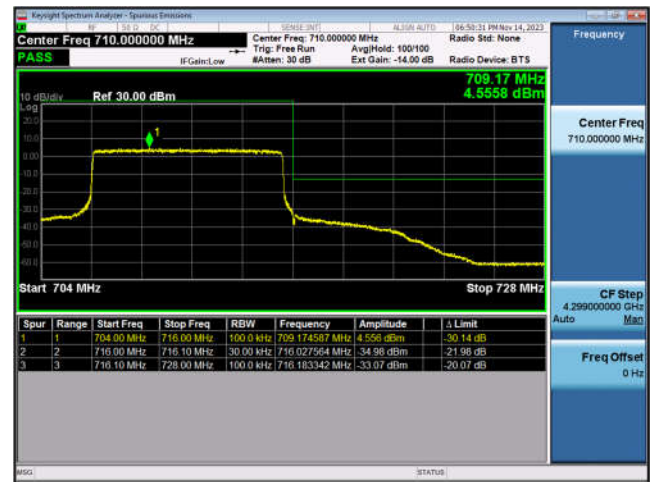

LTE Band 17:

LTE Band 17-10MHz-QPSK-HCH-1RB#49

LTE Band 17-10MHz-QPSK-HCH-50RB#0

LTE Band 41:

LTE Band 41-5MHz-QPSK-LCH-1RB#0

LTE Band 41-5MHz-QPSK-LCH-25RB#0

LTE Band 41-5MHz-QPSK-HCH-1RB#24

LTE Band 41-5MHz-QPSK-HCH-25RB#0