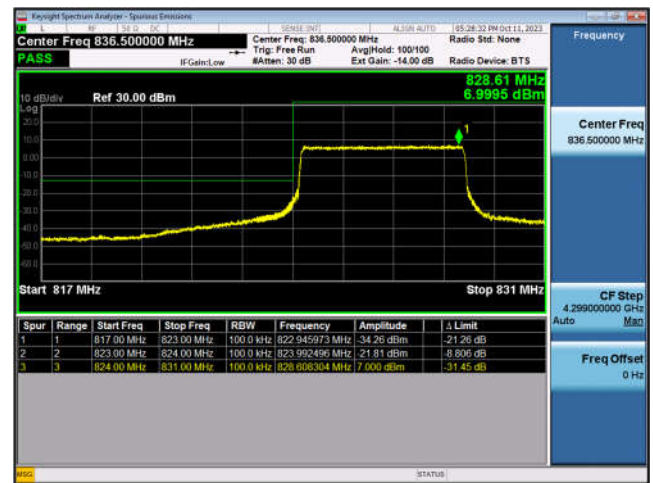

LTE Band 4-20MHz-QPSK-LCH-1RB#0

LTE Band 4-20MHz-QPSK-LCH-100RB#0

LTE Band 4-20MHz-QPSK-HCH-1RB#99

LTE Band 4-20MHz-QPSK-HCH-100RB#0

LTE Band 5:

LTE Band 5-1.4MHz-QPSK-LCH-1RB#0

LTE Band 5-1.4MHz-QPSK-LCH-6RB#0

LTE Band 5-1.4MHz-QPSK-HCH-1RB#5

LTE Band 5-1.4MHz-QPSK-HCH-6RB#0

LTE Band 5-3MHz-QPSK-LCH-1RB#0

LTE Band 5-3MHz-QPSK-LCH-15RB#0

LTE Band 5-3MHz-QPSK-HCH-1RB#14

LTE Band 5-3MHz-QPSK-HCH-15RB#0

LTE Band 5-5MHz-QPSK-LCH-1RB#0

LTE Band 5-5MHz-QPSK-LCH-25RB#0

LTE Band 5-5MHz-QPSK-HCH-1RB#24

LTE Band 5-5MHz-QPSK-HCH-25RB#0

LTE Band 5-10MHz-QPSK-LCH-1RB#0

LTE Band 5-10MHz-QPSK-LCH-50RB#0

LTE Band 5-10MHz-QPSK-HCH-1RB#49

LTE Band 5-10MHz-QPSK-HCH-50RB#0