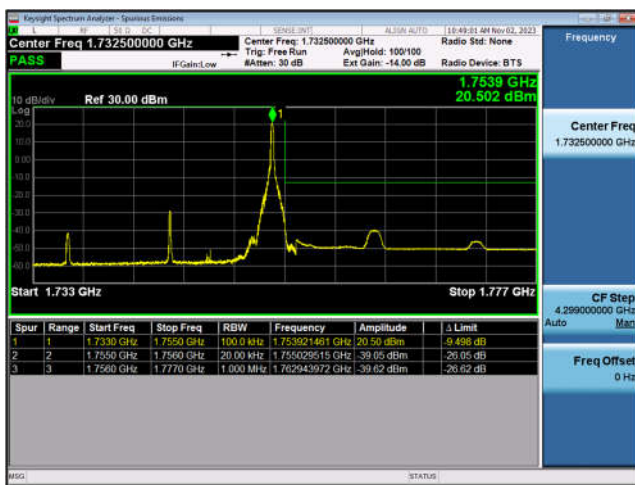

LTE Band 4-3MHz-QPSK-HCH-1RB#14

LTE Band 4-3MHz-QPSK-HCH-15RB#0

LTE Band 4-5MHz-QPSK-LCH-1RB#0

LTE Band 4-5MHz-QPSK-LCH-25RB#0

LTE Band 4-5MHz-QPSK-HCH-1RB#24

LTE Band 4-5MHz-QPSK-HCH-25RB#0

LTE Band 4-10MHz-QPSK-LCH-1RB#0

LTE Band 4-10MHz-QPSK-LCH-50RB#0

LTE Band 4-10MHz-QPSK-HCH-1RB#49

LTE Band 4-10MHz-QPSK-HCH-50RB#0

LTE Band 4-15MHz-QPSK-LCH-1RB#0

LTE Band 4-15MHz-QPSK-LCH-75RB#0

LTE Band 4-15MHz-QPSK-HCH-1RB#74

LTE Band 4-15MHz-QPSK-HCH-75RB#0

LTE Band 4-20MHz-QPSK-LCH-1RB#0

LTE Band 4-20MHz-QPSK-LCH-100RB#0

LTE Band 4-20MHz-QPSK-HCH-1RB#99

LTE Band 4-20MHz-QPSK-HCH-100RB#0

LTE Band 5:

LTE Band 5-1.4MHz-QPSK-LCH-1RB#0

LTE Band 5-1.4MHz-QPSK-LCH-6RB#0

LTE Band 5-1.4MHz-QPSK-HCH-1RB#5

LTE Band 5-1.4MHz-QPSK-HCH-6RB#0

LTE Band 5-3MHz-QPSK-LCH-1RB#0

LTE Band 5-3MHz-QPSK-LCH-15RB#0

LTE Band 5-3MHz-QPSK-HCH-1RB#14

LTE Band 5-3MHz-QPSK-HCH-15RB#0

LTE Band 5-5MHz-QPSK-LCH-1RB#0