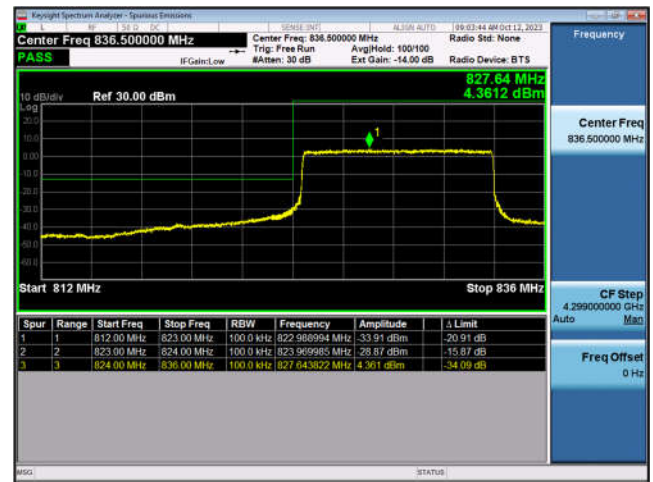

LTE Band 5-1.4MHz-QPSK-HCH-1RB#5

LTE Band 5-1.4MHz-QPSK-HCH-6RB#0

LTE Band 5-3MHz-QPSK-LCH-1RB#0

LTE Band 5-3MHz-QPSK-LCH-15RB#0

LTE Band 5-3MHz-QPSK-HCH-1RB#14

LTE Band 5-3MHz-QPSK-HCH-15RB#0

LTE Band 5-5MHz-QPSK-LCH-1RB#0

LTE Band 5-5MHz-QPSK-LCH-25RB#0

LTE Band 5-5MHz-QPSK-HCH-1RB#24

LTE Band 5-5MHz-QPSK-HCH-25RB#0

LTE Band 5-10MHz-QPSK-LCH-1RB#0

LTE Band 5-10MHz-QPSK-LCH-50RB#0

LTE Band 5-10MHz-QPSK-HCH-1RB#49

LTE Band 5-10MHz-QPSK-HCH-50RB#0

LTE Band 7:

LTE Band 7-10MHz-QPSK-HCH-1RB#49

LTE Band 7-10MHz-QPSK-HCH-50RB#0

LTE Band 7-15MHz-QPSK-LCH-1RB#0

LTE Band 7-15MHz-QPSK-LCH-75RB#0

LTE Band 7-15MHz-QPSK-HCH-1RB#74

LTE Band 7-15MHz-QPSK-HCH-75RB#0