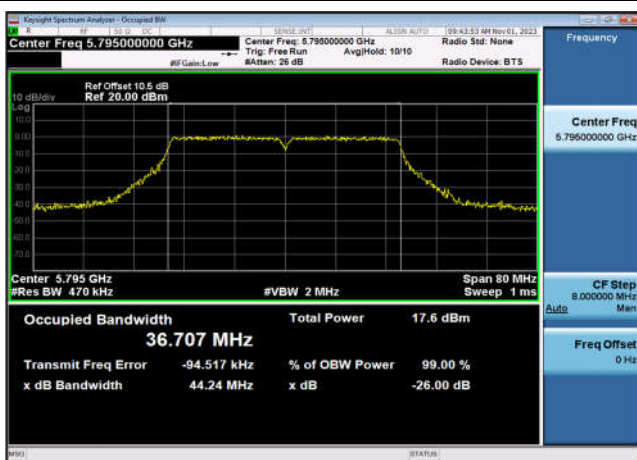

U-NII-3 99% Bandwidth-802.11n(40MHz)
,5795MHz,Ant9