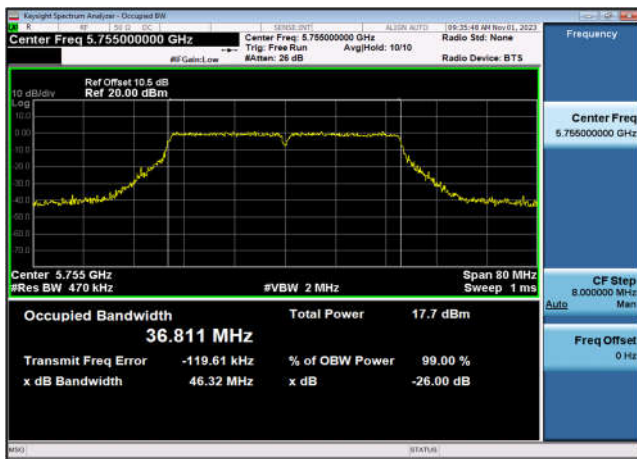

U-NII-3 99% Bandwidth-802.11ac(20MHz)
,5825MHz,Ant9

U-NII-3 99% Bandwidth-802.11ac(20MHz)
,5825MHz,Ant10

U-NII-3 99% Bandwidth-802.11ac(40MHz)
,5755MHz,Ant9

U-NII-3 99% Bandwidth-802.11ac(40MHz)
,5755MHz,Ant10