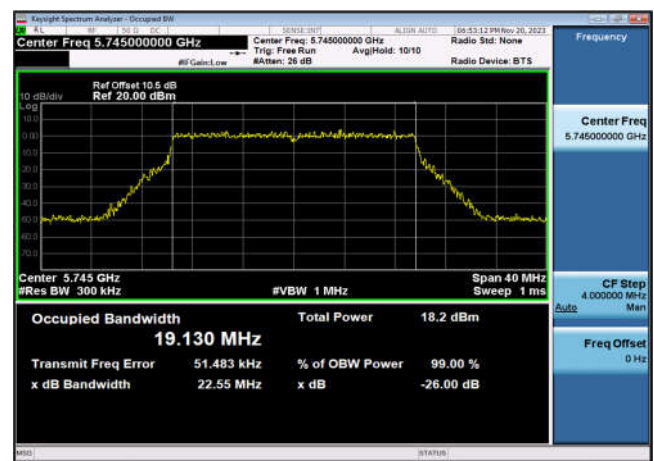

U-NII-3 99% Bandwidth-802.11ax(20MHz)
,5745MHz,Ant10