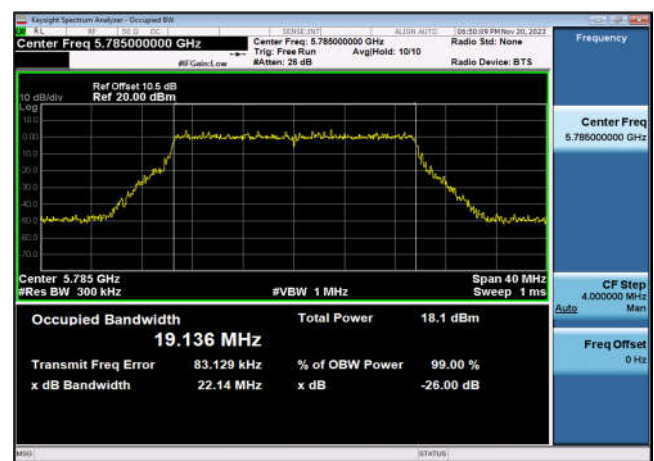

U-NII-3 99% Bandwidth-802.11ax(20MHz)
,5745MHz,Ant9

U-NII-3 99% Bandwidth-802.11ax(20MHz)
,5745MHz,Ant10

U-NII-3 99% Bandwidth-802.11ax(20MHz)
,5785MHz,Ant9

U-NII-3 99% Bandwidth-802.11ax(20MHz)
,5785MHz,Ant10