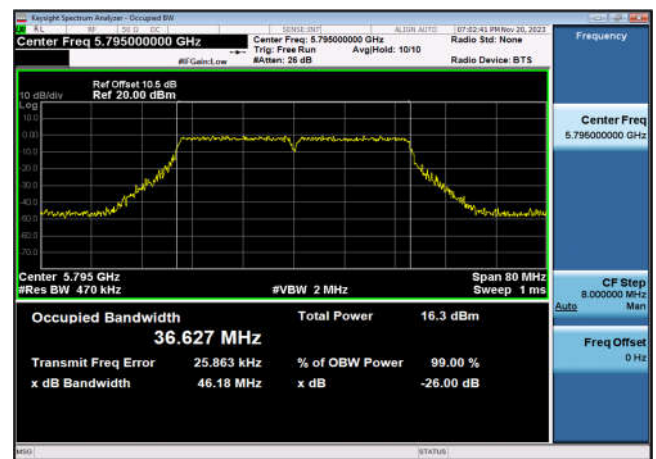

U-NII-3 99% Bandwidth-802.11ac(40MHz)
,5795MHz,Ant10