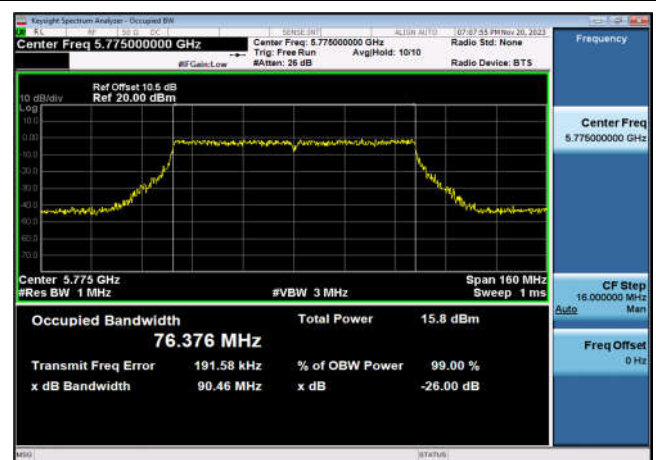

U-NII-3 99% Bandwidth-802.11ac(40MHz)
,5795MHz,Ant9

U-NII-3 99% Bandwidth-802.11ac(40MHz)
,5795MHz,Ant10

U-NII-3 99% Bandwidth-802.11ac(80MHz)
,5775MHz,Ant9

U-NII-3 99% Bandwidth-802.11ac(80MHz)
,5775MHz,Ant10