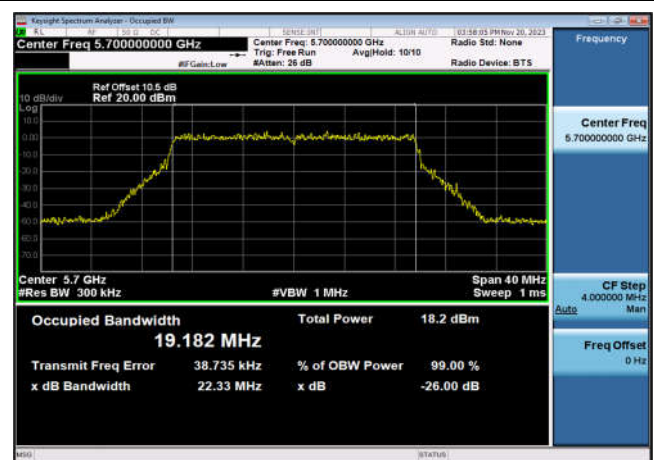

U-NII-2c 99% Bandwidth-802.11ax(20MHz),5700MHz,Ant10