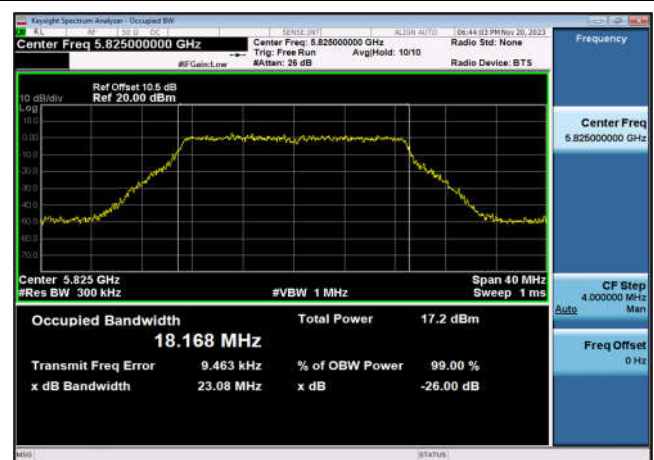

U-NII-3 99% Bandwidth-802.11ac(20MHz)
,5825MHz,Ant10