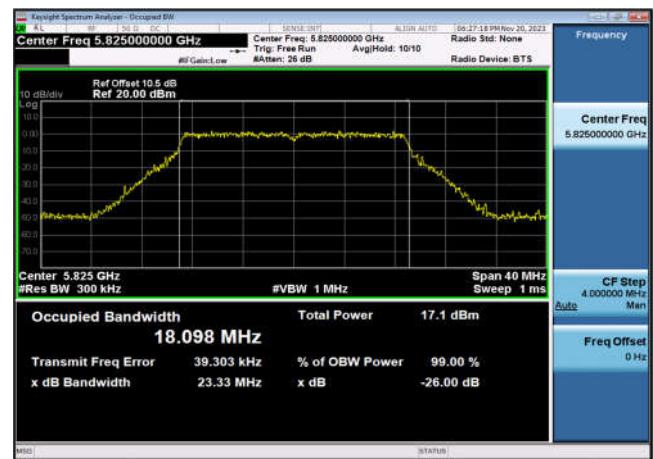

U-NII-3 99% Bandwidth-802.11n(20MHz)
,5825MHz,Ant10