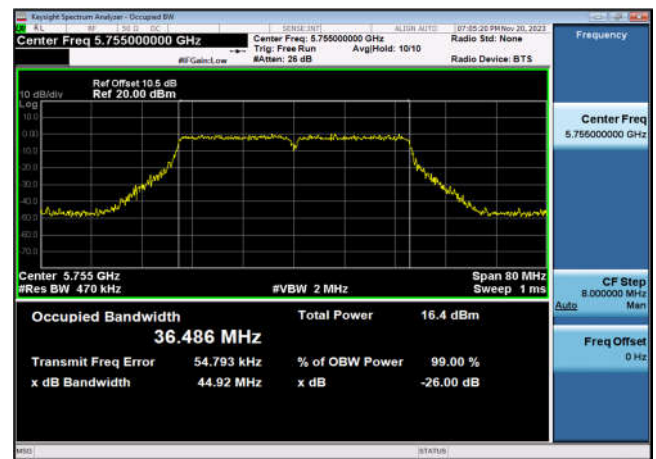

U-NII-3 99% Bandwidth-802.11ac(20MHz)
,5825MHz,Ant9

U-NII-3 99% Bandwidth-802.11ac(20MHz)
,5825MHz,Ant10

U-NII-3 99% Bandwidth-802.11ac(40MHz)
,5755MHz,Ant9

U-NII-3 99% Bandwidth-802.11ac(40MHz)
,5755MHz,Ant10