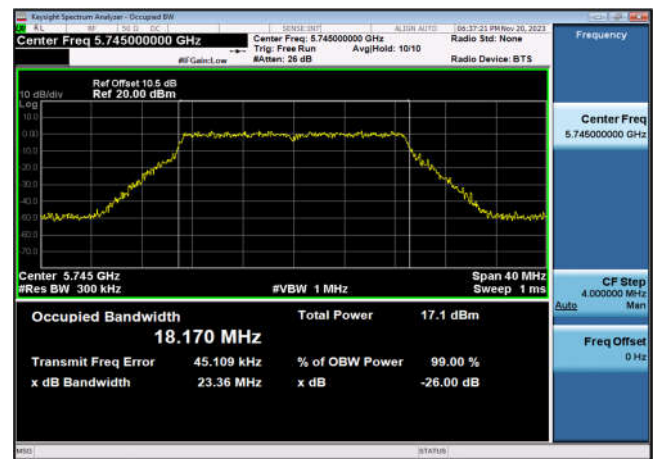

U-NII-3 99% Bandwidth-802.11ac(20MHz)
,5745MHz,Ant10