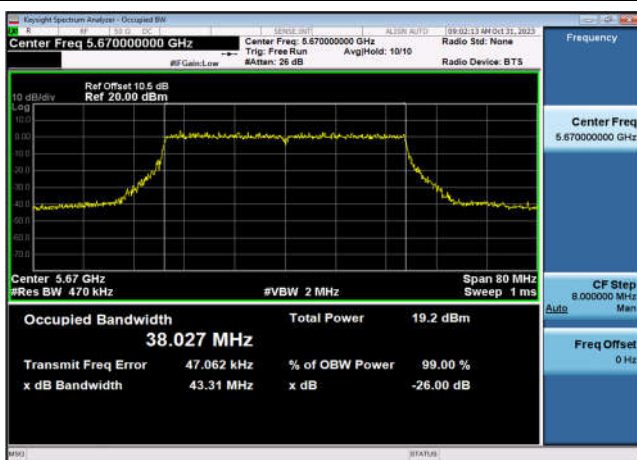

U-NII-2c 99% Bandwidth-802.11ax(40MHz
) ,5670MHz,Ant9