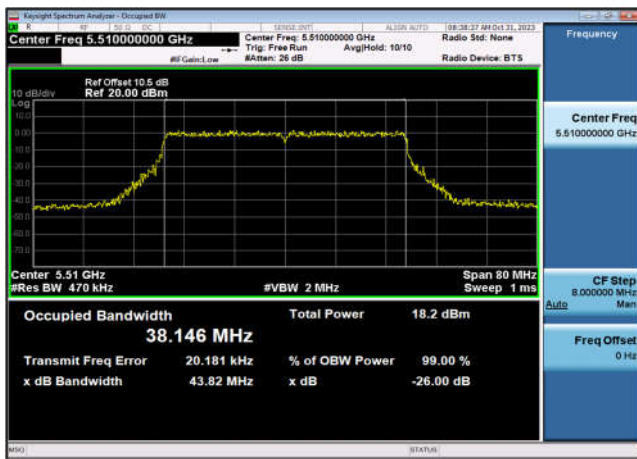

U-NII-2c 99% Bandwidth-802.11ax(40MHz
) ,5510MHz,Ant9