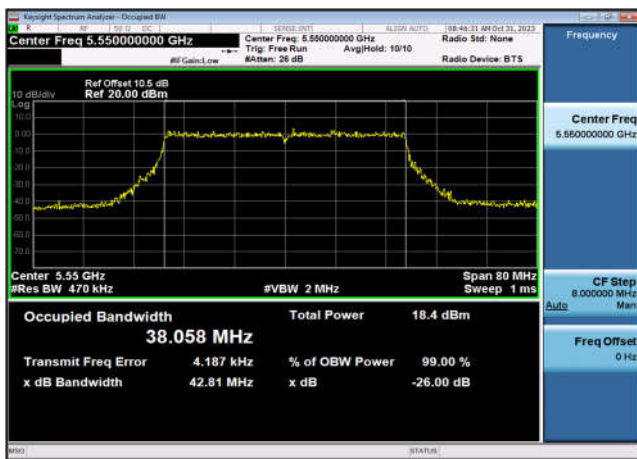

U-NII-2c 99% Bandwidth-802.11ax(40MHz
) ,5550MHz,Ant9