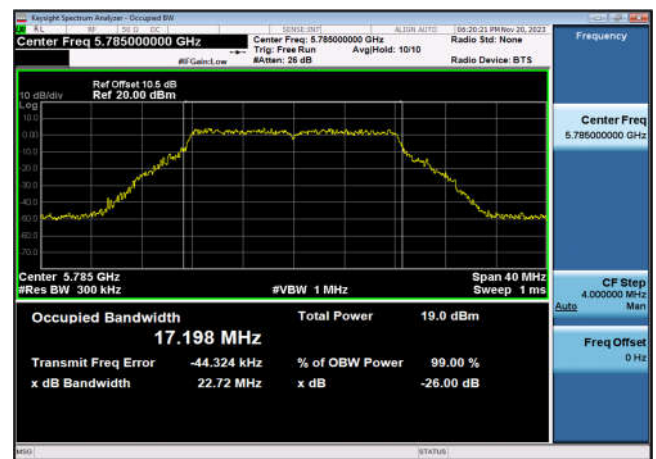

U-NII-3 99% Bandwidth-802.11a(20MHz)
,5785MHz,Ant10