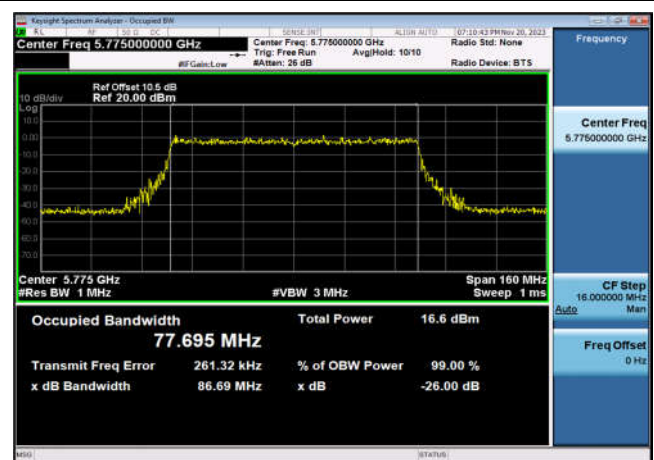

U-NII-3 99% Bandwidth-802.11ax(40MHz)
,5795MHz,Ant9

U-NII-3 99% Bandwidth-802.11ax(40MHz)
,5795MHz,Ant10

U-NII-3 99% Bandwidth-802.11ax(80MHz)
,5775MHz,Ant9

U-NII-3 99% Bandwidth-802.11ax(80MHz)
,5775MHz,Ant10