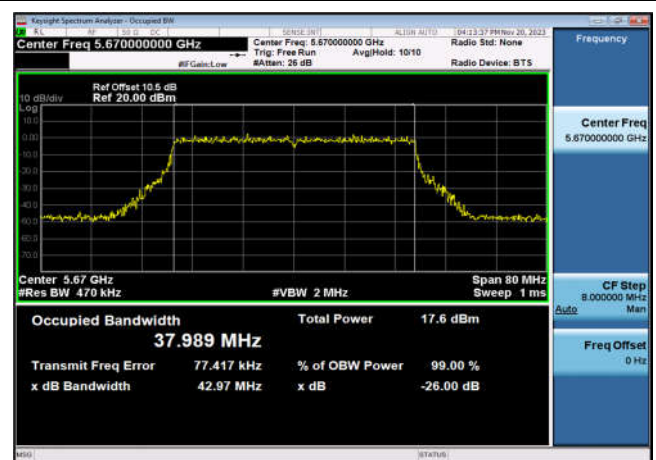

U-NII-2c 99% Bandwidth-802.11ax(40MHz
) ,5550MHz,Ant9

U-NII-2c 99% Bandwidth-802.11ax(40MHz
) ,5550MHz,Ant10

U-NII-2c 99% Bandwidth-802.11ax(40MHz
) ,5670MHz,Ant9

U-NII-2c 99% Bandwidth-802.11ax(40MHz
) ,5670MHz,Ant10