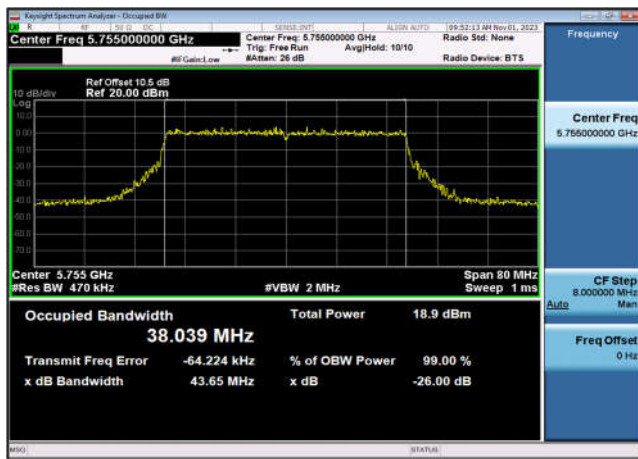

U-NII-3 99% Bandwidth-802.11ax(20MHz)
,5825MHz,Ant9

U-NII-3 99% Bandwidth-802.11ax(20MHz)
,5825MHz,Ant10

U-NII-3 99% Bandwidth-802.11ax(40MHz)
,5755MHz,Ant9

U-NII-3 99% Bandwidth-802.11ax(40MHz)
,5755MHz,Ant10