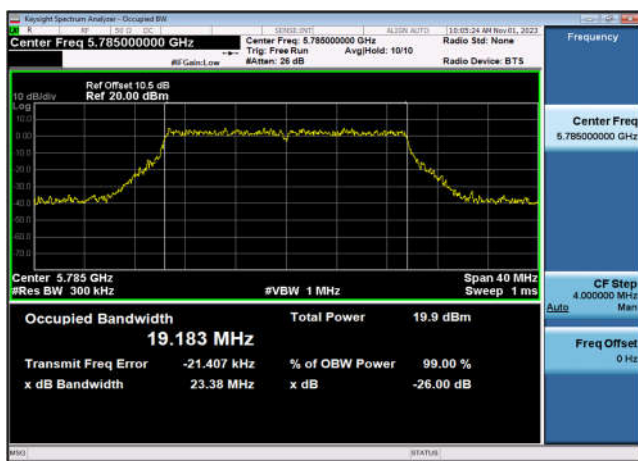

U-NII-3 99% Bandwidth-802.11ax(20MHz)
,5785MHz,Ant9