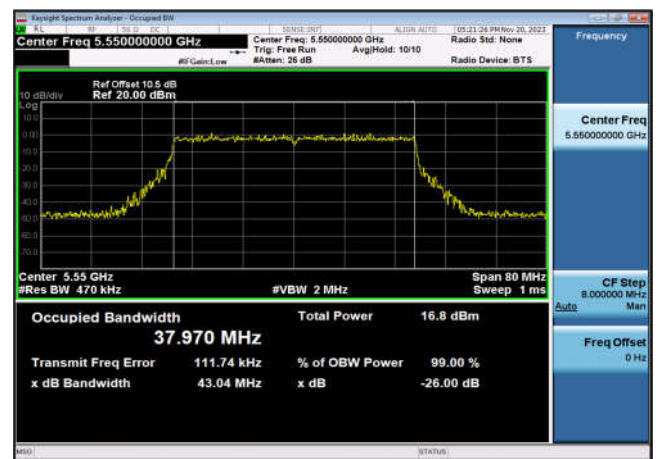

U-NII-2c 99% Bandwidth-802.11ax(40MHz
) ,5550MHz,Ant10