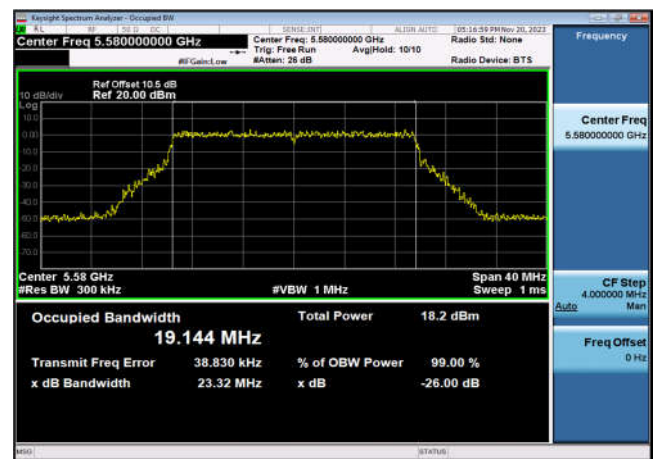

U-NII-2c 99% Bandwidth-802.11ax(20MHz),5500MHz,Ant9

U-NII-2c 99% Bandwidth-802.11ax(20MHz),5500MHz,Ant10

U-NII-2c 99% Bandwidth-802.11ax(20MHz),5580MHz,Ant9

U-NII-2c 99% Bandwidth-802.11ax(20MHz),5580MHz,Ant10