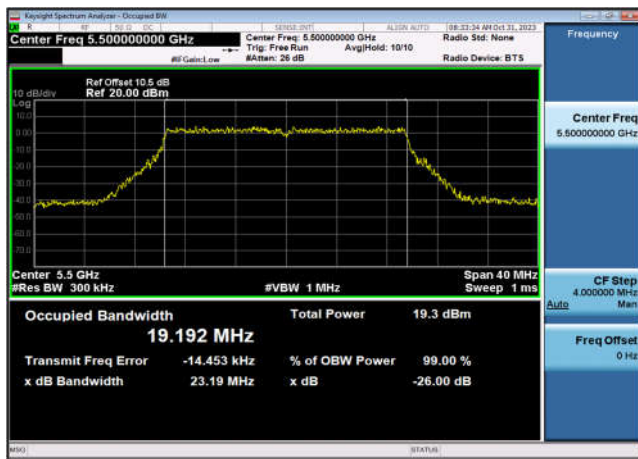

U-NII-2c 99% Bandwidth-802.11ax(20MHz),5500MHz,Ant9

U-NII-2c 99% Bandwidth-802.11ax(20MHz),5500MHz,Ant10

U-NII-2c 99% Bandwidth-802.11ax(20MHz),5580MHz,Ant9

U-NII-2c 99% Bandwidth-802.11ax(20MHz),5580MHz,Ant10