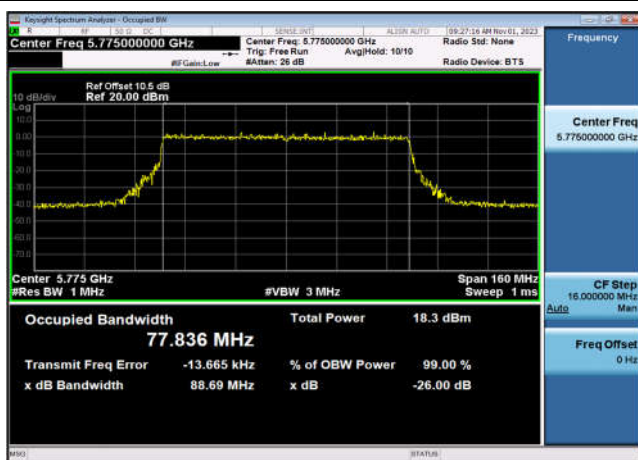

U-NII-3 99% Bandwidth-802.11ax(80MHz)
,5775MHz,Ant9