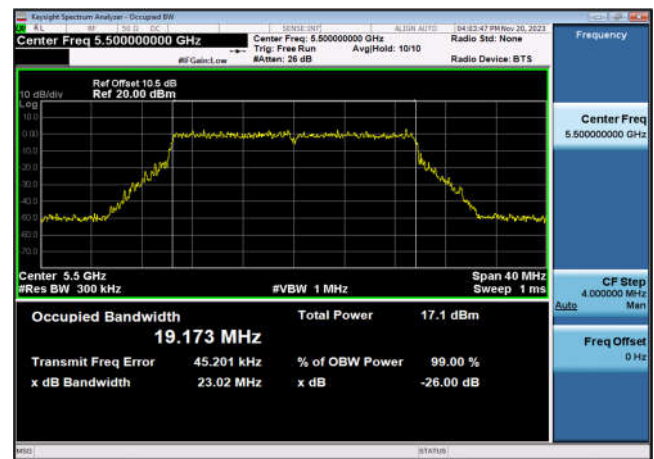

U-NII-2c 99% Bandwidth-802.11ax(20MHz),5500MHz,Ant9

U-NII-2c 99% Bandwidth-802.11ax(20MHz),5500MHz,Ant10

U-NII-2c 99% Bandwidth-802.11ax(20MHz),5580MHz,Ant9

U-NII-2c 99% Bandwidth-802.11ax(20MHz),5580MHz,Ant10