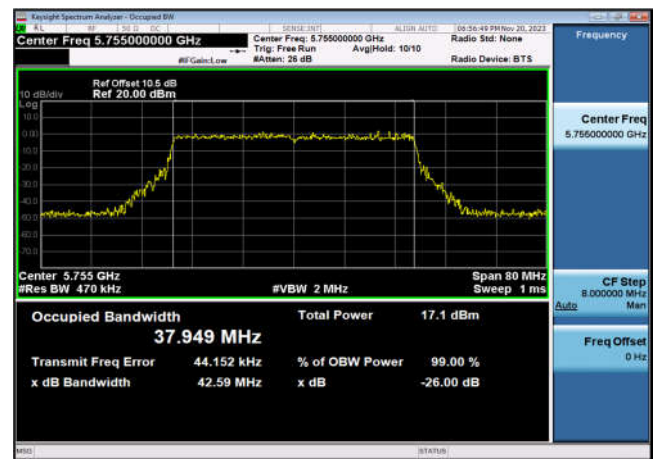

U-NII-3 99% Bandwidth-802.11ax(20MHz)
,5825MHz,Ant9

U-NII-3 99% Bandwidth-802.11ax(20MHz)
,5825MHz,Ant10

U-NII-3 99% Bandwidth-802.11ax(40MHz)
,5755MHz,Ant9

U-NII-3 99% Bandwidth-802.11ax(40MHz)
,5755MHz,Ant10