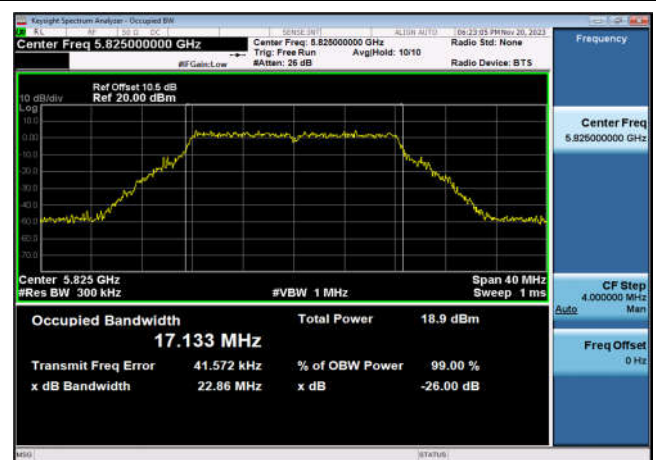

U-NII-3 99% Bandwidth-802.11a(20MHz)
,5785MHz,Ant9

U-NII-3 99% Bandwidth-802.11a(20MHz)
,5785MHz,Ant10

U-NII-3 99% Bandwidth-802.11a(20MHz)
,5825MHz,Ant9

U-NII-3 99% Bandwidth-802.11a(20MHz)
,5825MHz,Ant10