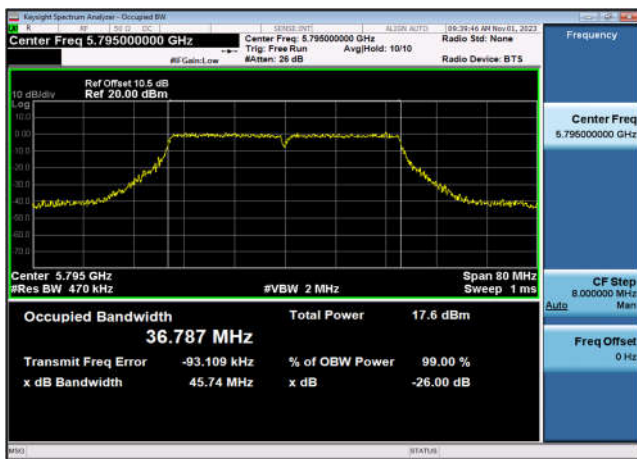

U-NII-3 99% Bandwidth-802.11ac(40MHz)
,5795MHz,Ant9