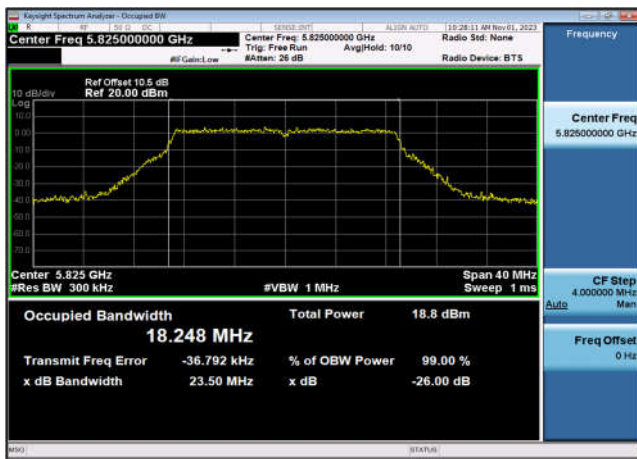

U-NII-3 99% Bandwidth-802.11n(20MHz)
,5825MHz,Ant9