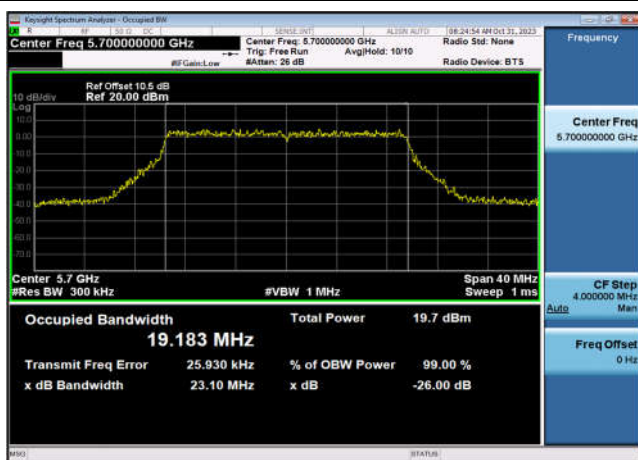

U-NII-2c 99% Bandwidth-802.11ax(20MHz),5700MHz,Ant9