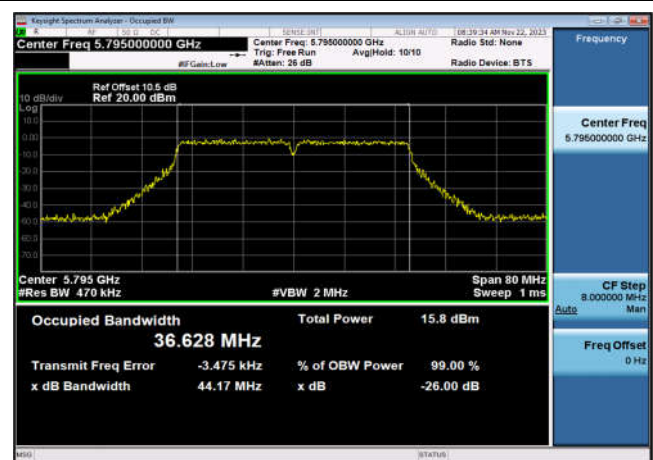

U-NII-3 99% Bandwidth-802.11n(40MHz)
,5795MHz,Ant10