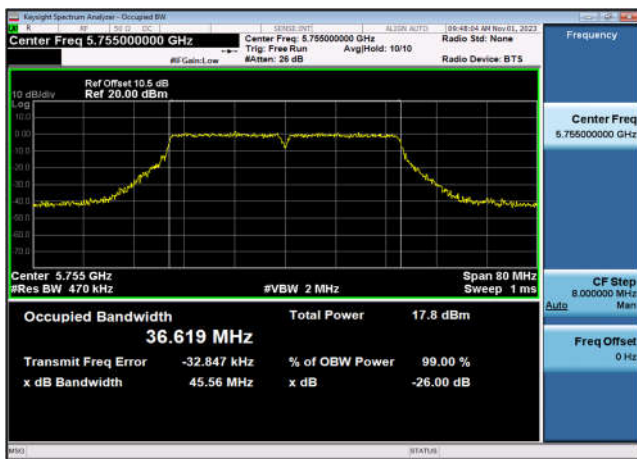

U-NII-3 99% Bandwidth-802.11n(40MHz)
,5755MHz,Ant9