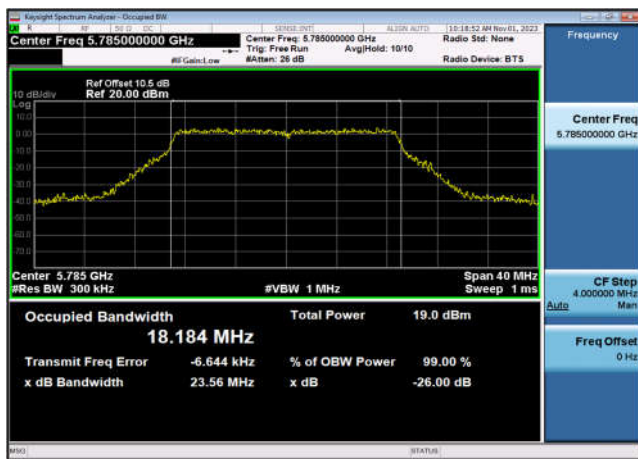

U-NII-3 99% Bandwidth-802.11ac(20MHz)
,5785MHz,Ant9