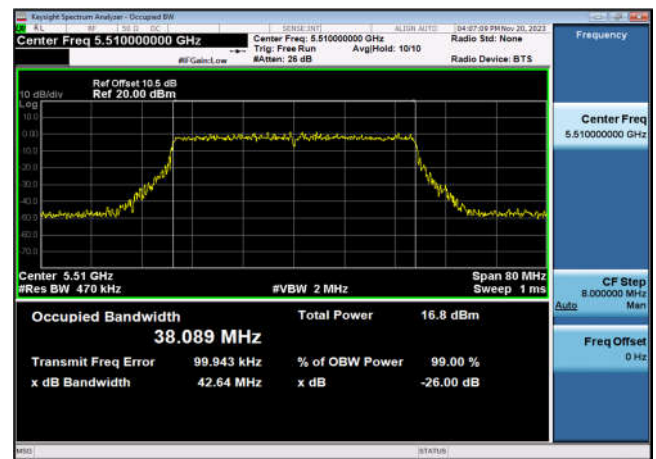

U-NII-2c 99% Bandwidth-802.11ax(20MHz),5700MHz,Ant9

U-NII-2c 99% Bandwidth-802.11ax(20MHz),5700MHz,Ant10

U-NII-2c 99% Bandwidth-802.11ax(40MHz
) ,5510MHz,Ant9

U-NII-2c 99% Bandwidth-802.11ax(40MHz
) ,5510MHz,Ant10