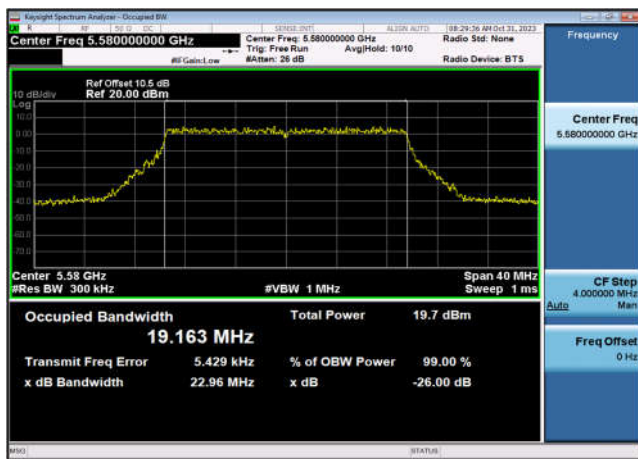

U-NII-2c 99% Bandwidth-802.11ax(20MHz),5500MHz,Ant9

U-NII-2c 99% Bandwidth-802.11ax(20MHz),5500MHz,Ant10

U-NII-2c 99% Bandwidth-802.11ax(20MHz),5580MHz,Ant9

U-NII-2c 99% Bandwidth-802.11ax(20MHz),5580MHz,Ant10