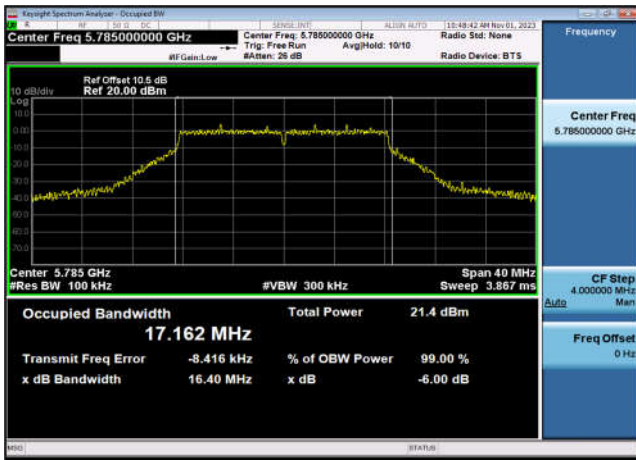

U-NII-3 6dB Bandwidth-802.11a(20MHz)
,5785MHz,Ant9