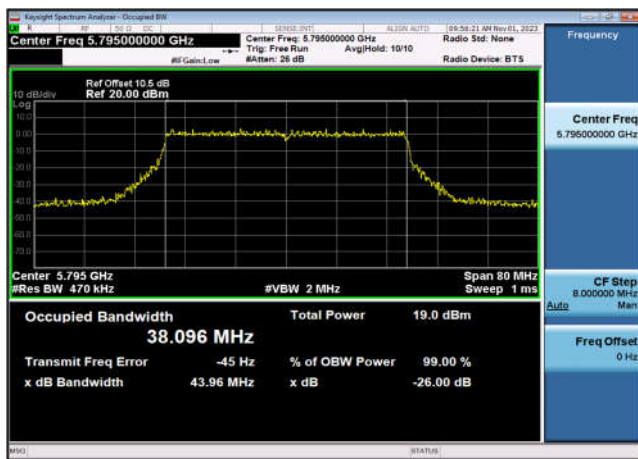

U-NII-3 99% Bandwidth-802.11ax(40MHz)
,5795MHz,Ant9