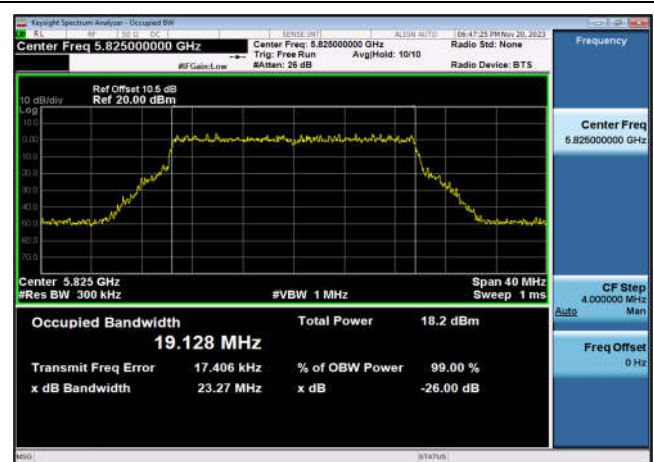

U-NII-3 99% Bandwidth-802.11ax(20MHz)
,5825MHz,Ant10