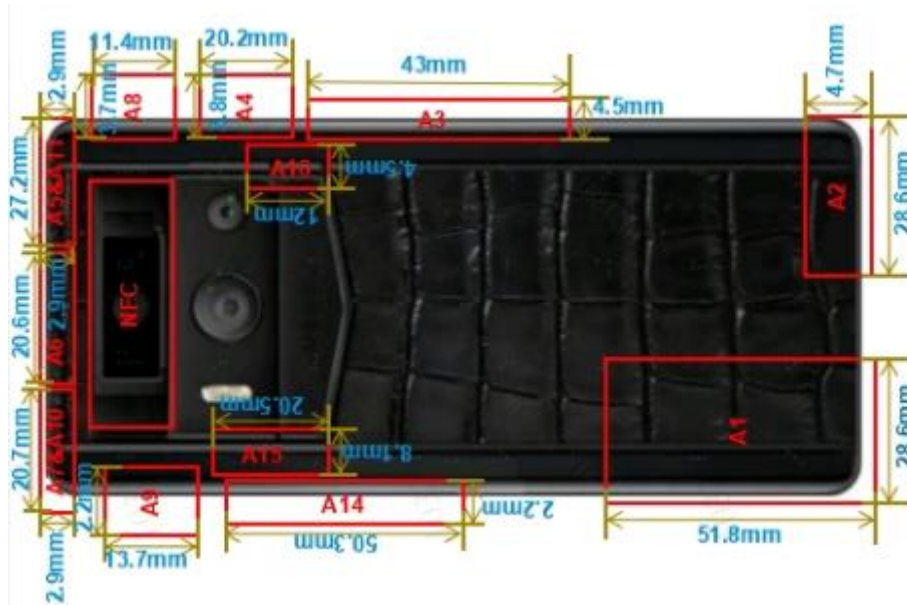

Antenna specification

1. Antenna Location

A6	GPS L5	-5.1
A7	WIFI 2.4G CH0	-4.72
	GPS L1	-3
	BT	-4.72
A9	WIFI 2.4G CH1	-0.03
	WIFI 5G CH1	-1.25
A10	WIFI 5G CH0	-0.33

Pattren:

WiFi 2.4G CHO/BT

WiFi 2.4G CH1

WiFi 5G CHO