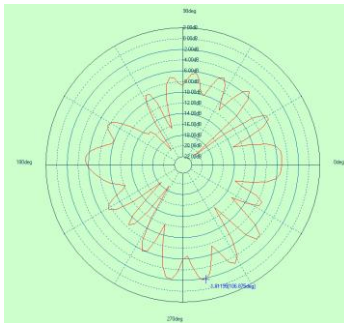

Antenna specification

1. Antenna Location

A6	GPS L5	-5.1
A7	WIFI 2.4G CH0	-4.72
	GPS L1	-3
	BT	-4.72
A9	WIFI 2.4G CH1	-0.03
	WIFI 5G CH1	-1.25
A10	WIFI 5G CH0	-0.33

Pattren:

WiFi 2.4G CHO/BT

WiFi 2.4G CH1

WiFi 5G CHO