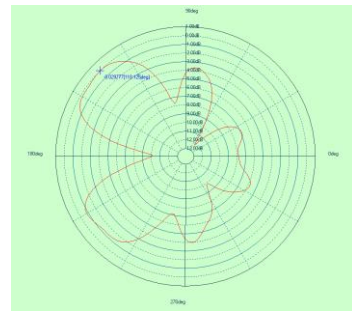

Antenna specification

1. Antenna Location

A6	GPS L5	-5.1
A7	WIFI 2.4G CH0	-4.72
	GPS L1	-3
	BT	-4.72
A9	WIFI 2.4G CH1	-0.03
	WIFI 5G CH1	-1.25
A10	WIFI 5G CH0	-0.33

Pattren:

WiFi 2.4G CHO/BT

WiFi 2.4G CH1

WiFi 5G CHO