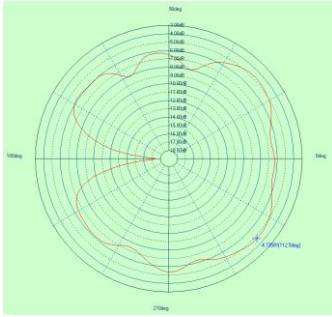

Antenna specification

1. Antenna Location

A6	GPS L5	-5.1
A7	WIFI 2.4G CH0	-4.72
	GPS L1	-3
	BT	-4.72
A9	WIFI 2.4G CH1	-0.03
	WIFI 5G CH1	-1.25
A10	WIFI 5G CH0	-0.33

Pattren:

WiFi 2.4G CHO/BT

WiFi 2.4G CH1

WiFi 5G CHO