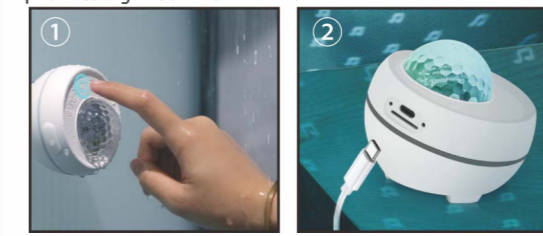

PRODUCT DESCRIPTION

The bathroom magic light is designed for the bathroom. It uses a gorgeous and beautiful LED light source, which is bright and dazzling to create a gorgeous stage lighting. Bluetooth speakers + IP65 waterproof + voice-activated lights bring you a different experience. The scope of use can not only be in the bathroom, but the suction cup at the bottom can also be adsorbed on any smooth surface. Such as: tiles, glass, etc.

KEY FUNCTION

- 1 Mode selection button, to switch TF card or Bluetooth TF card playback, you need to disconnect the Bluetooth connection first.
- 2 Single press to decrease the volume, long press to switch to the next song
- 3 Single press to pause playback (click to wake up after 5 seconds of inactivity) and long press to turn on and off;
- 4 Single press to increase volume, long press to switch to previous song
- 5 Turn DJ lights on and off

TOUCH BUTTON

①Touch button

The bathroom magic sound light is easy to operate, and you can easily control the magic sound light with a single click or long press.

But in the case of no operation for 5 seconds, the key function enters sleep mode (the music is still playing, and the lights are still shining). Just click any key to wake up again—wake up and then operate the wake-up key—you can operate other keys.

②USB charging

The bathroom magic sound lamp uses the standard Type-C interface to charge, which is the same as the mainstream mobile phone configuration in the market.

③Suction cup fixed

The magic sound lamp in the bathroom is adsorbed by a transparent suction cup, which is super stable and fixed. It has strong suction and is not easy to fall. The usage scenarios are extensive,