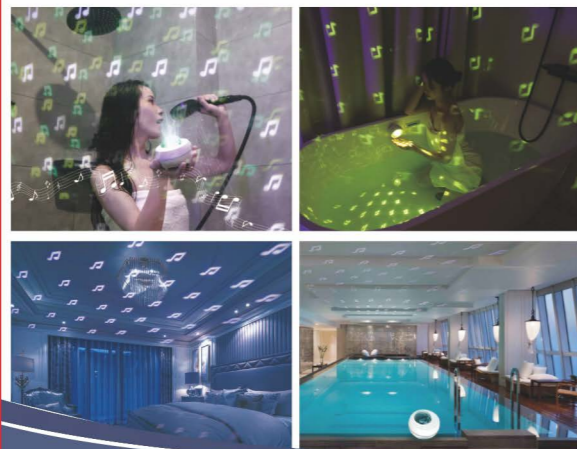

产品规格

Product specifications

产品名称 Product name	浴室魔音灯 Bathroom magic sound lamp	产品型号 Item model number	D39
产品寿命 Product life	10000小时以上 10000h or more	光源颜色 Light source color	白、绿、黄 White, green, yellow
产品尺寸 Product size	76*Φ85mm	蓝牙版本 Bluetooth version	蓝牙5.2 Bluetooth 5.2
使用场景 Usage scenarios	浴室、家居、车内等 Bathroom, home, car, etc.	光源类型 Light source type	LED
工作温度 Operating temperature	-20℃~70℃	音乐播放 Music playback	TF卡或蓝牙 TF card or Bluetooth
工作电压 Operating voltage	5V	防水等级 Waterproof grade	IP65级防尘防水 IP65 dust and water resistant
电容量 Battery capacity	1100mA	线路连接 Line connection	标准Type-C接口 Standard Type-C interface

灯光颜色

The color of the light