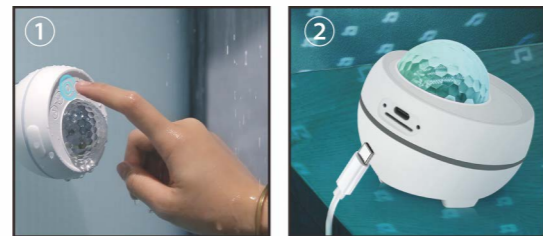

按键功能

Key Function

- 1 模式选择按键，切换TF卡或蓝牙TF卡播放需先断开蓝牙连接。
Switch mode, TF card or Bluetooth.
- 2 单按降低音量，长按切换上一曲
Raise the volume or switch to the next song
- 3 单按暂停播放（在5秒无操作进入休眠的情况下单击为唤醒），长按开关机；
Pause playback or power on/off
- 4 单按增加音量，长按切换下一曲
Lower the volume or switch to the previous song
- 5 打开和关闭DJ灯光
Turn the lights on or off

产品细节

touch button

①触摸按键

浴室魔音灯操作简单，通过单击或长按轻松掌控魔音灯。但是在5秒无操作的情况下按键功能进入休眠模式（音乐照常播放，灯光照常闪耀）。只需单击一下任意按键便可再次唤醒——唤醒后再操作一下唤醒的按键——便可操作其他按键。

②USB充电

浴室魔音灯使用标准Type-C接口充电，和市面上主流手机配置相同，一线两用，充电更简单。

③吸盘吸附固定

浴室魔音灯使用透明吸盘吸附，超稳固。吸力大，不易掉落，拽都拽不下来！放心摇摆！使用场景广泛，如图所示。

PRODUCT DESCRIPTION

The bathroom magic light is designed for the bathroom. It uses a gorgeous and beautiful LED light source, which is bright and dazzling to create a gorgeous stage lighting. Bluetooth speakers + IP65 waterproof + voice-activated lights bring you a different experience. The scope of use can not only be in the bathroom, but the suction cup at the bottom can also be adsorbed on any smooth surface. Such as: tiles, glass, etc.

TOUCH BUTTON

①Touch button

The bathroom magic sound light is easy to operate, and you can easily control the magic sound light with a single click or long press.

But in the case of no operation for 5 seconds, the key function enters sleep mode (the music is still playing, and the lights are still shining). Just click any key to wake up again—wake up and then operate the wake-up key—you can operate other keys.