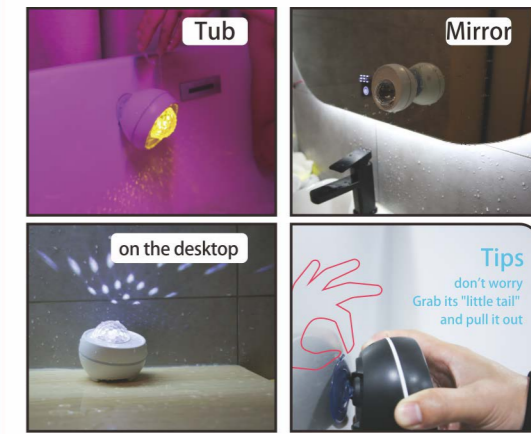

产品细节

touch button

①触摸按键

浴室魔音灯操作简单，通过单击或长按轻松掌控魔音灯。但是在5秒无操作的情况下按键功能进入休眠模式（音乐照常播放，灯光照常闪耀）。只需单击一下任意按键便可再次唤醒——唤醒后再操作一下唤醒的按键——便可操作其他按键。

②USB充电

浴室魔音灯使用标准Type-C接口充电，和市面上主流手机配置相同，一线两用，充电更简单。

③吸盘吸附固定

浴室魔音灯使用透明吸盘吸附，超稳固。吸力大，不易掉落，拽都拽不下来！放心摇摆！使用场景广泛，如图所示。

PRODUCT DESCRIPTION

The bathroom magic light is designed for the bathroom. It uses a gorgeous and beautiful LED light source, which is bright and dazzling to create a gorgeous stage lighting. Bluetooth speakers + IP65 waterproof + voice-activated lights bring you a different experience. The scope of use can not only be in the bathroom, but the suction cup at the bottom can also be adsorbed on any smooth surface. Such as: tiles, glass, etc.

TOUCH BUTTON

①Touch button

The bathroom magic sound light is easy to operate, and you can easily control the magic sound light with a single click or long press.

But in the case of no operation for 5 seconds, the key function enters sleep mode (the music is still playing, and the lights are still shining). Just click any key to wake up again—wake up and then operate the wake-up key—you can operate other keys.

②USB charging

The bathroom magic sound lamp uses the standard Type-C interface to charge, which is the same as the mainstream mobile phone configuration in the market.

③Suction cup fixed

The magic sound lamp in the bathroom is adsorbed by a transparent suction cup, which is super stable and fixed. It has strong suction and is not easy to fall. The usage scenarios are extensive,