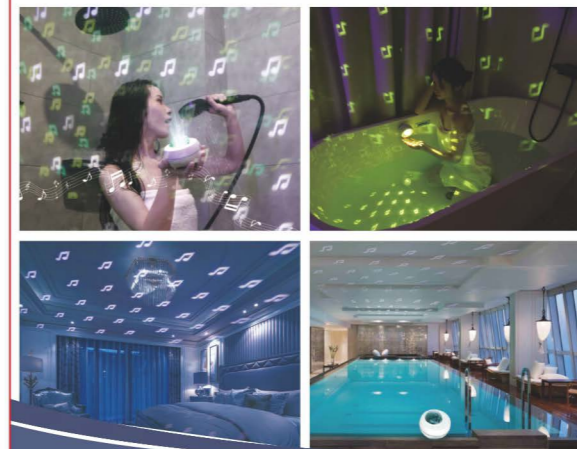

THE COLOR OF THE LIGHT

Product lighting effects

D39 Bathroom magic sound lamp

an instruction manual

产品描述

Product description

浴室魔音灯专为浴室而生，它采用华丽唯美的LED光源，亮彩夺目，打造绚丽舞台灯光。蓝牙音箱+IP65级防水+声控彩灯为您带来不一样的使用体验。使用范围不仅可以在浴室，底部的吸盘还可以吸附在任意的光滑平面上，如：瓷砖、玻璃等。
The bathroom magic light is designed for the bathroom. It uses a gorgeous and beautiful LED light source, which is bright and dazzling to create a gorgeous stage lighting. Bluetooth speakers + IP65 waterproof + voice-activated lights bring you a different experience. The scope of use can not only be in the bathroom, but the suction cup at the bottom can also be adsorbed on any smooth surface. Such as: tiles, glass, etc.

产品细节

touch button

①触摸按键

浴室魔音灯操作简单，通过单击或长按轻松掌控魔音灯。但是在5秒无操作的情况下按键功能进入休眠模式（音乐照常播放，灯光照常闪耀）。只需单击一下任意按键便可再次唤醒——唤醒后再操作一下唤醒的按键——便可操作其他按键。

②USB充电

浴室魔音灯使用标准Type-C接口充电，和市面上主流手机配置相同，一线两用，充电更简单。

③吸盘吸附固定

浴室魔音灯使用透明吸盘吸附，超稳固。吸力大，不易掉落，拽都拽不下来！放心摇摆！使用场景广泛，如图所示。

PRODUCT DESCRIPTION

The bathroom magic light is designed for the bathroom. It uses a gorgeous and beautiful LED light source, which is bright and dazzling to create a gorgeous stage lighting. Bluetooth speakers + IP65 waterproof + voice-activated lights bring you a different experience. The scope of use can not only be in the bathroom, but the suction cup at the bottom can also be adsorbed on any smooth surface. Such as: tiles, glass, etc.

TOUCH BUTTON

①Touch button

The bathroom magic sound light is easy to operate, and you can easily control the magic sound light with a single click or long press.

But in the case of no operation for 5 seconds, the key function enters sleep mode (the music is still playing, and the lights are still shining). Just click any key to wake up again—wake up and then operate the wake-up key—you can operate other keys.