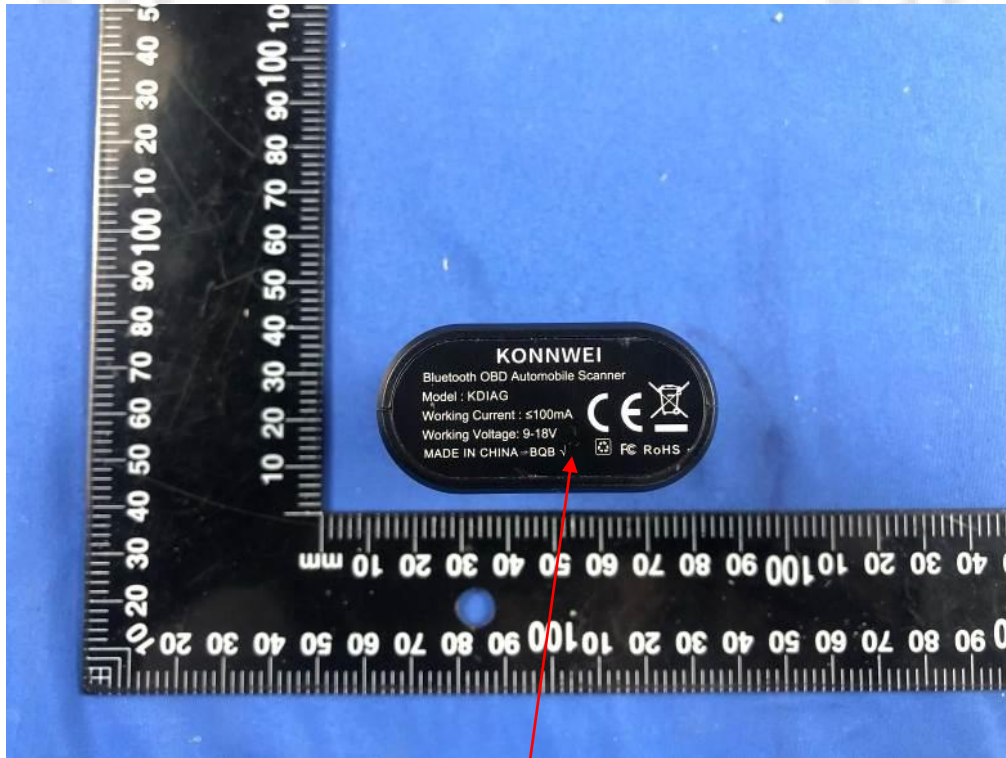

FCC ID Label Information

Label location:

Car Diagnostic Scanner

Model: KDIAG

FCC ID: 2A6I6-KDIAG