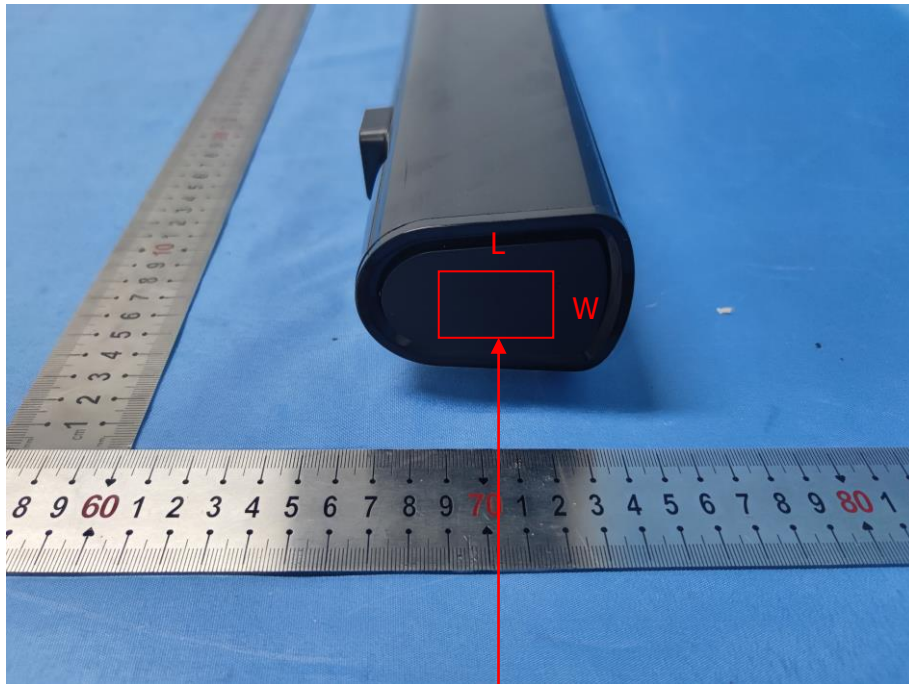

Label

SOUNDBAR

Model Name: PSBVSUB20

FCC ID: 2A6FX-PSBVSUB20

Size: L30mm * W20mm

1. The label is silk-screen on the sample