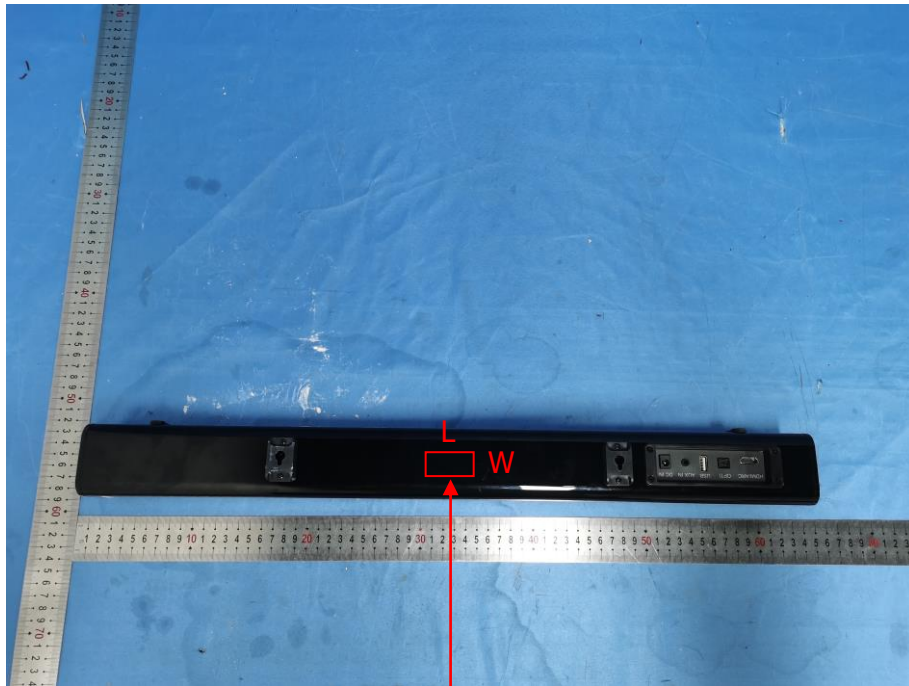

Label

SOUNDBAR

Model Name: PSBVSN60

FCC ID: 2A6FX-PSBVSN60

Size: L40mm * W20mm

1. The label is silk-screen on the sample