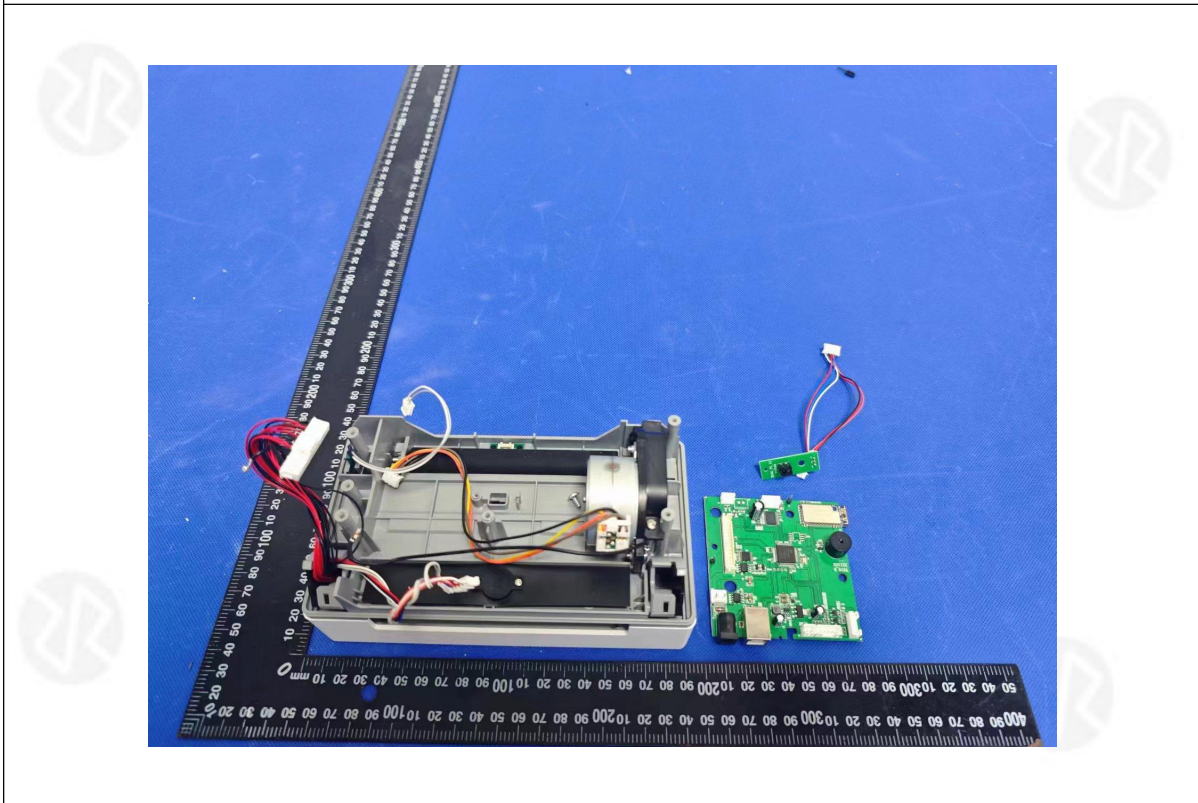

EUT PHOTO(Internal Photos)

Product name: Thermal Printer

Model:Y811

***** END OF REPORT *****