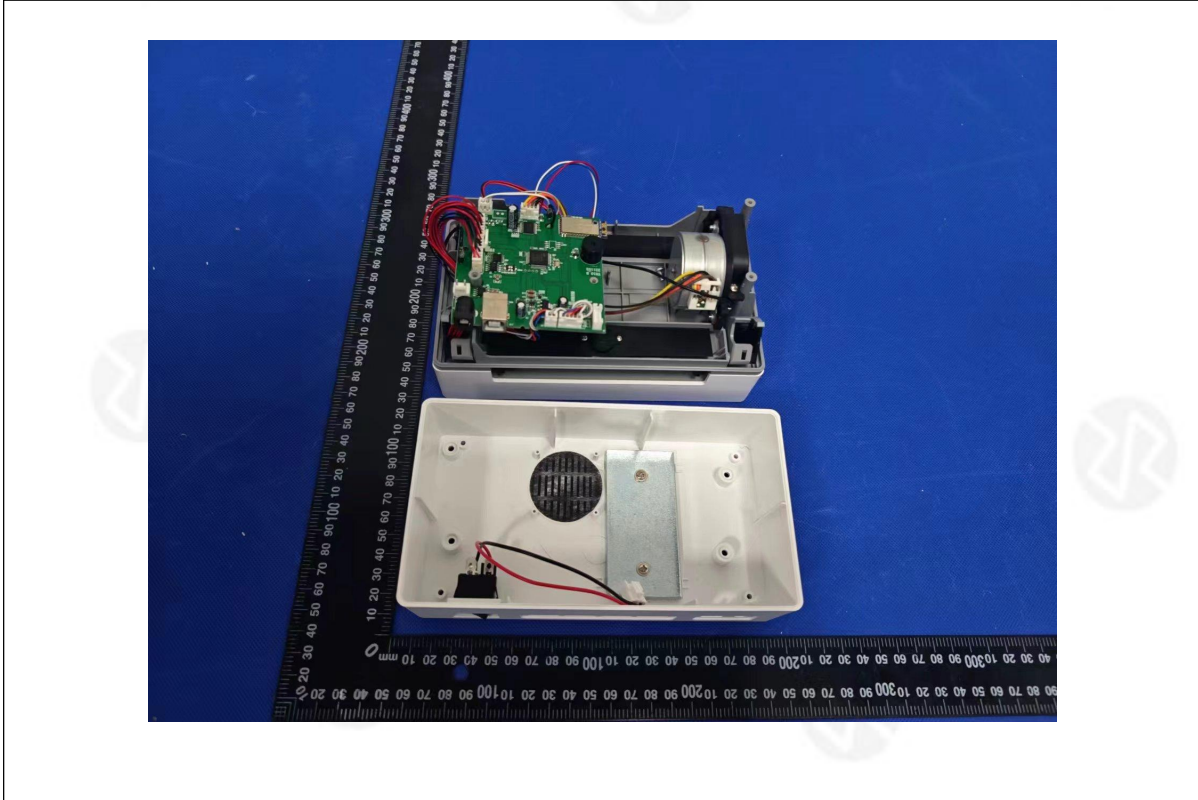

EUT PHOTO(Internal Photos)

Product name: Thermal Printer

Model:Y811

***** END OF REPORT *****