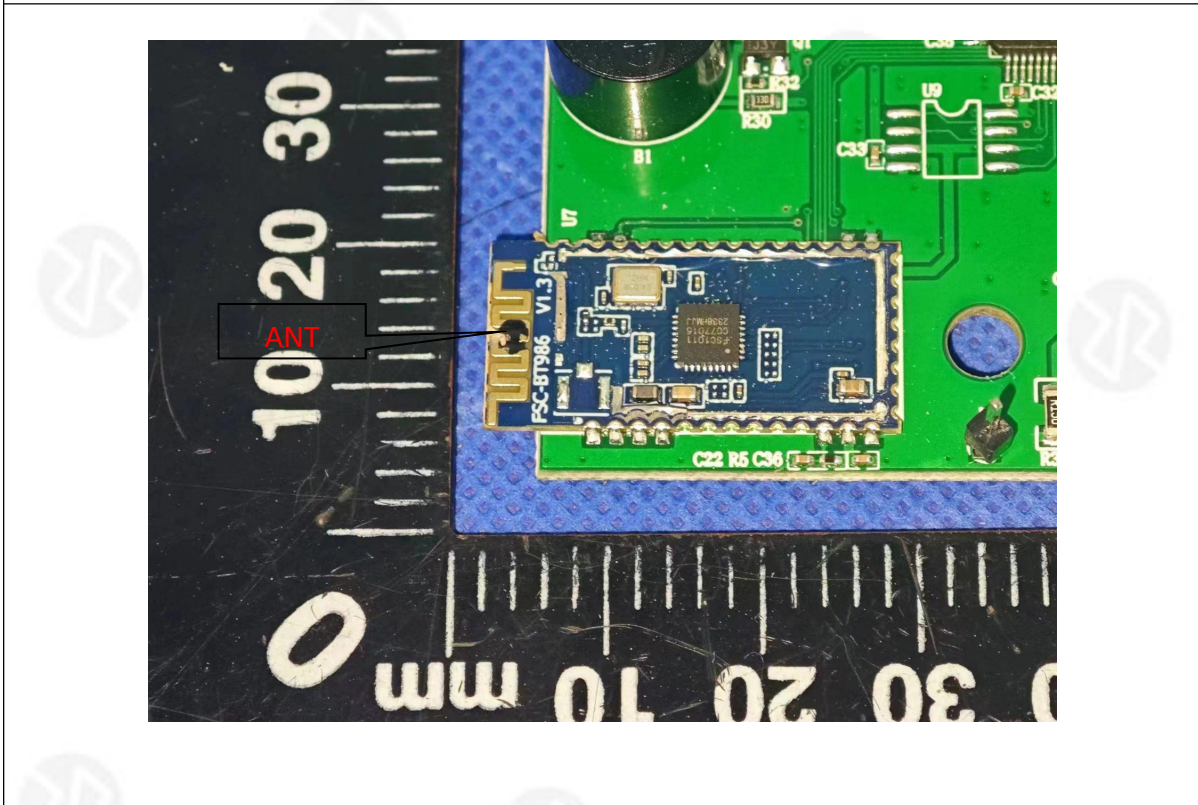

EUT PHOTO(Internal Photos)

Product name: Thermal Printer

Model:Y811

***** END OF REPORT *****