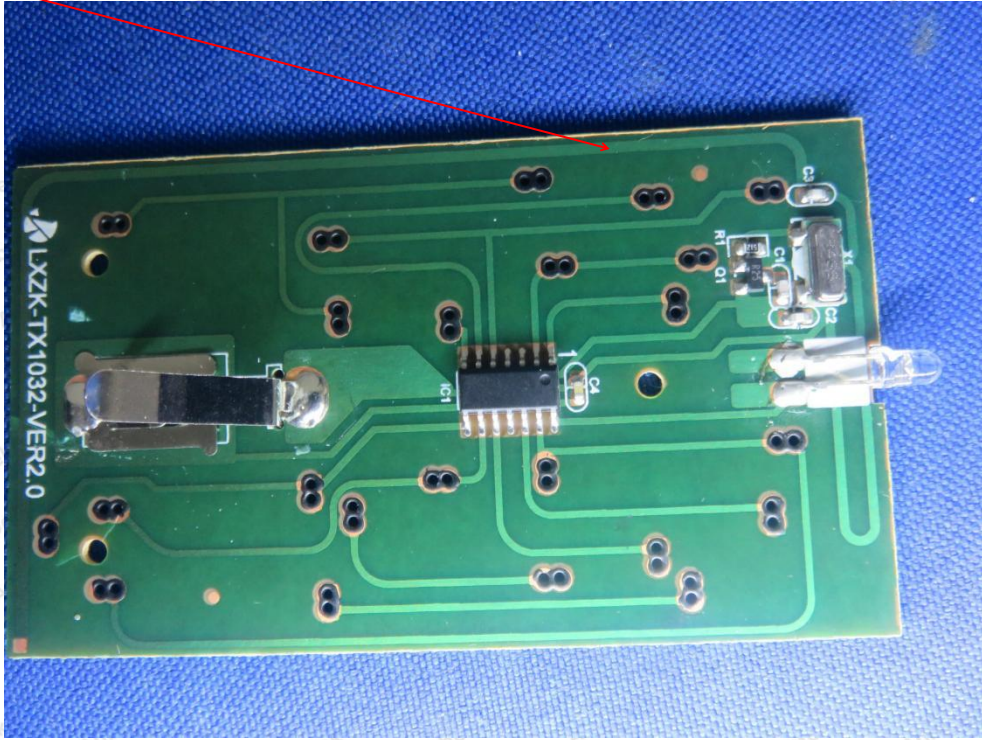

ANT

Shenzhen Anbotek Compliance Laboratory Limited

Address: 1/F., Building D, Sogood Science and Technology Park, Sanwei Community, Hangcheng Street, Bao'an District, Shenzhen, Guangdong, China.

Tel: (86) 755-26066440 Fax: (86) 755-26014772 Email: service@anbotek.com

Hotline
400-003-0500
www.anbotek.com