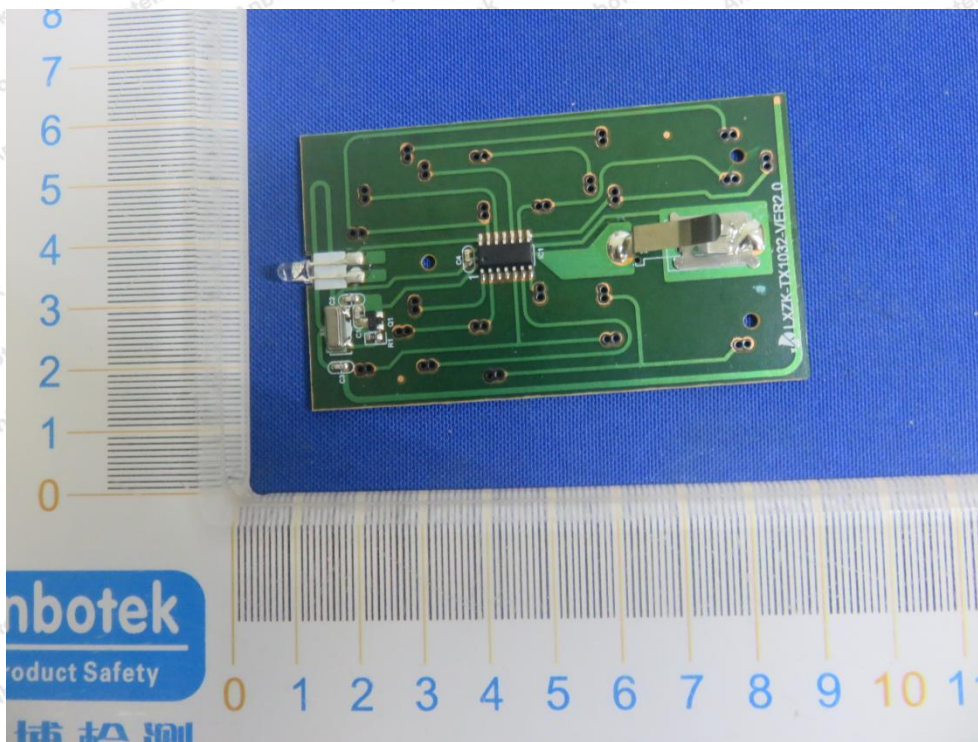

Shenzhen Anbotek Compliance Laboratory Limited

Address: 1/F., Building D, Sogood Science and Technology Park, Sanwei Community, Hangcheng Street, Bao'an District, Shenzhen, Guangdong, China.

Tel: (86) 755-26066440 Fax: (86) 755-26014772 Email: service@anbotek.com

Hotline
400-003-0500
www.anbotek.com