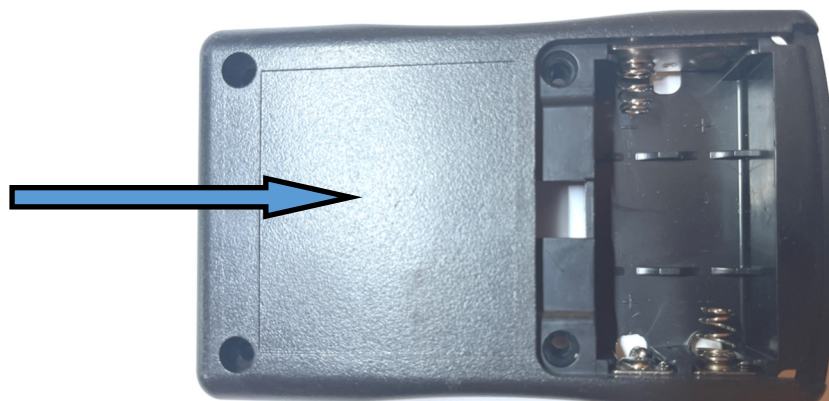

# LABEL FOR XM5000 FCC

## LOCATION

Label is affixed to case using high bonding glue for a permanent fit

PEHRATEK PRODUCTS	REV 1		
DATE: April 15,2022			
Drafted By: James L. Pehringer	Label		
Product: XM-5000			