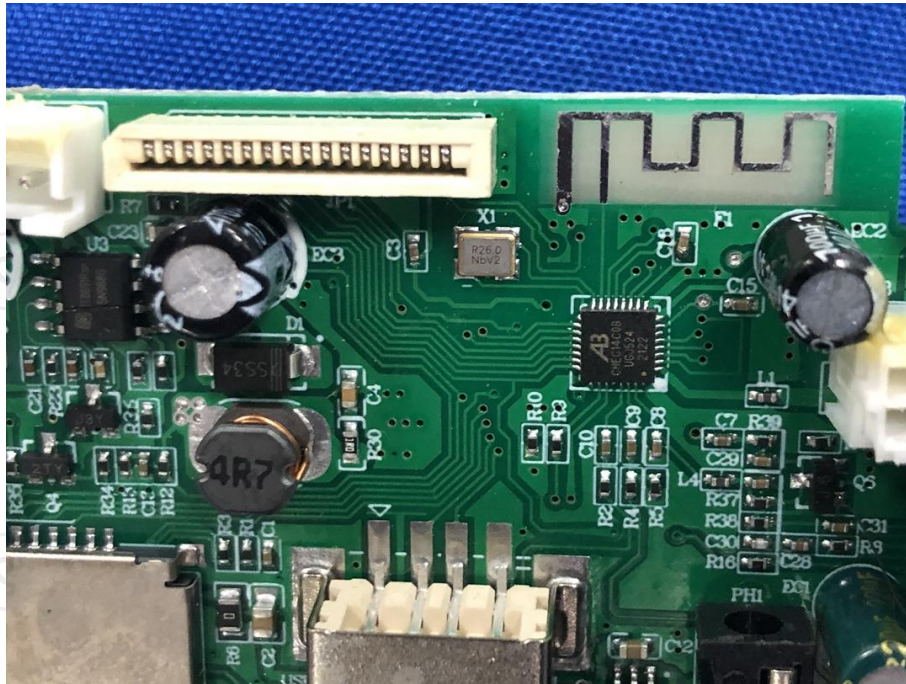

Appendix C: Photographs of EUT
Product: Bluetooth speaker
Model: BB2731
External Photos

Product: Bluetooth speaker
Model: BB2731
Internal Photos

*******END OF REPORT*******