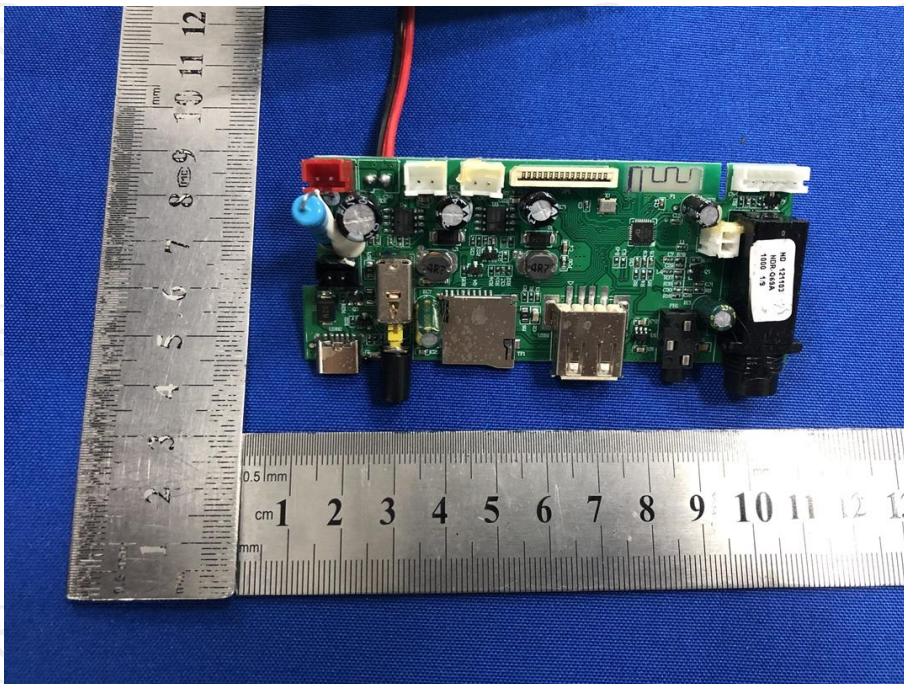

Appendix C: Photographs of EUT
Product: Bluetooth speaker
Model: BB2731
External Photos

Product: Bluetooth speaker
Model: BB2731
Internal Photos

*******END OF REPORT*******