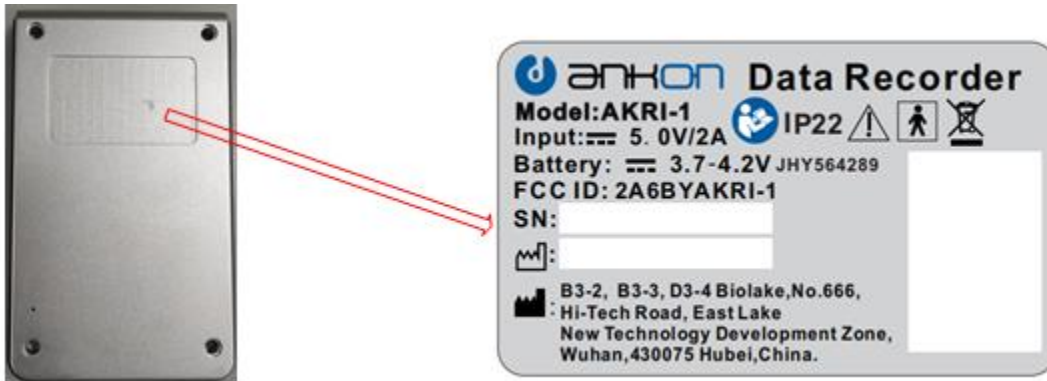

Label:

Label location:

PS: Label locates on the bottom of the device