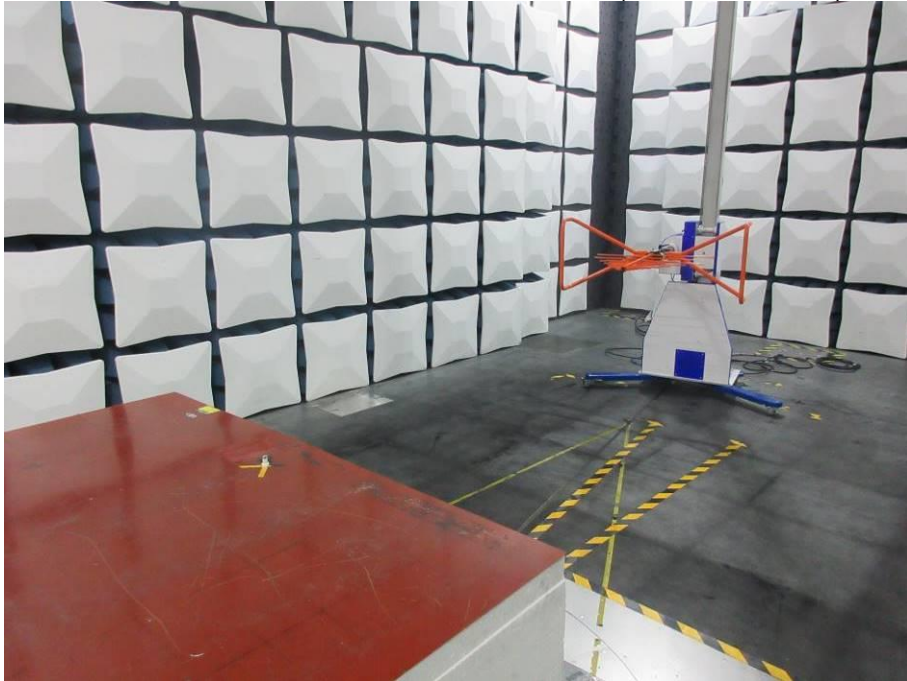

Appendix III

Setup Photographs

RADIATED RF MEASUREMENT SETUP (9KHz ~ 30 MHz)

RADIATED RF MEASUREMENT SETUP (30MHz ~ 1 GHz)

RADIATED RF MEASUREMENT SETUP (ABOVE 1 GHz- X axis)

RADIATED RF MEASUREMENT SETUP (ABOVE 1 GHz- Y axis)

RADIATED RF MEASUREMENT SETUP (ABOVE 1 GHz- Z axis)