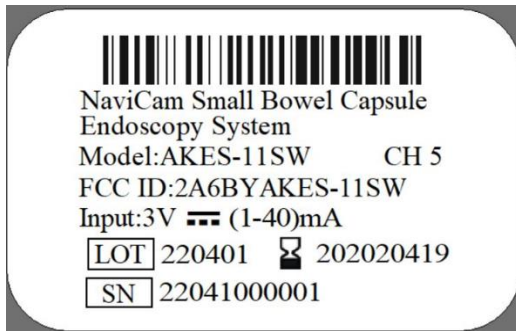

Label:

Label location:

PS: capsule is too small to be printed the FCC ID, so the FCC ID is printed on the package and user manual.