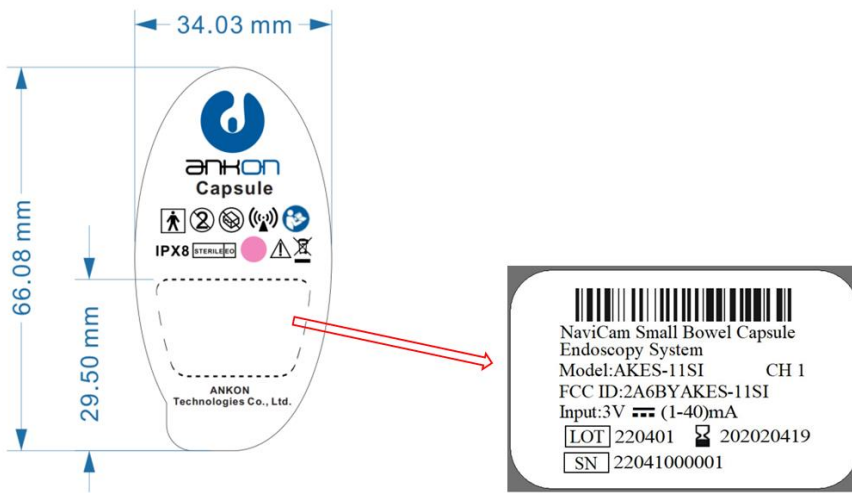

Label:

Label location:

PS: capsule is too small to be printed the FCC ID, so the FCC ID is printed on the package and user manual.