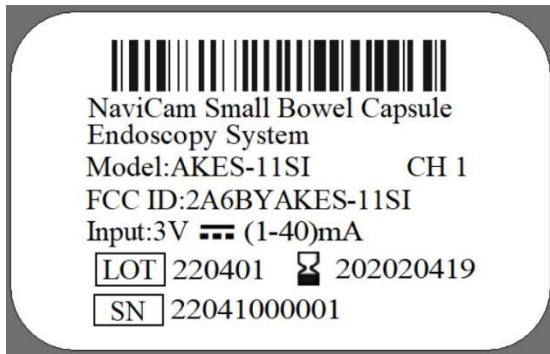

Label:

Label location:

PS: capsule is too small to be printed the FCC ID, so the FCC ID is printed on the package and user manual.