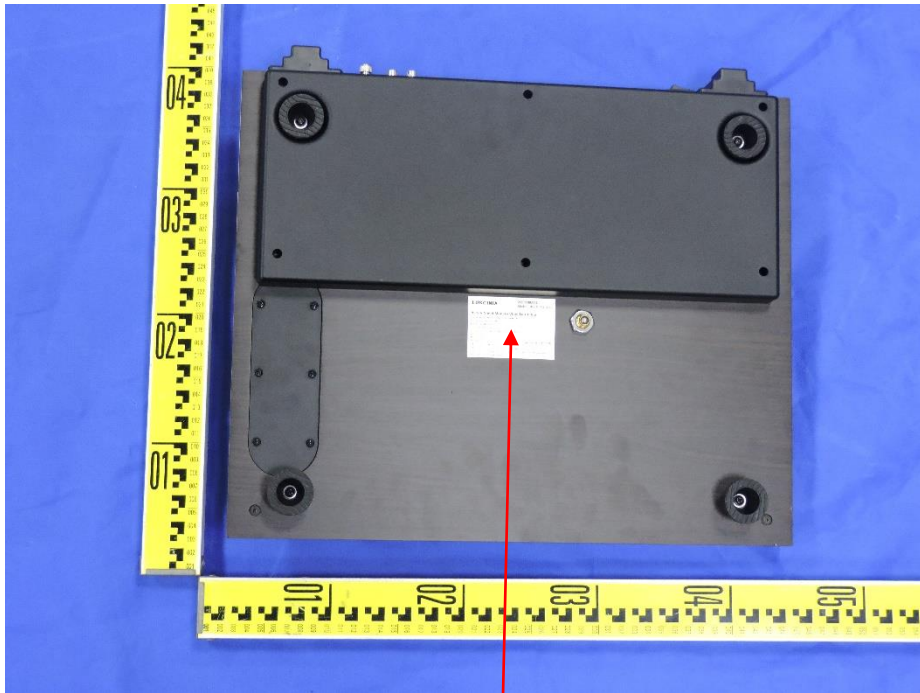

## FCC Label

W:15mm

Acrylic Sheet Modern Vinyl Turntable  
Model name: LP11  
FCC ID: 2A6AD-LP11

L:30mm

Note:The label is silk-screen on the sample