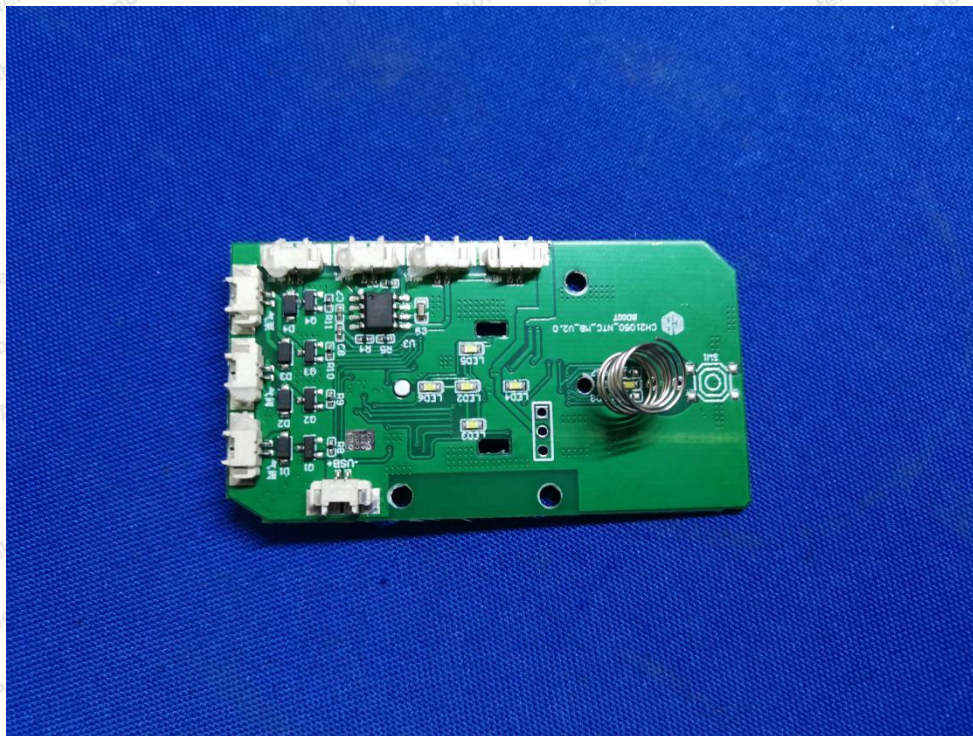

Shenzhen Anbotek Compliance Laboratory Limited

Address: 1/F., Building D, Sogood Science and Technology Park, Sanwei Community, Hangcheng Street, Bao'an District, Shenzhen, Guangdong, China.

Tel: (86) 755-26066440 Fax: (86) 755-26014772 Email: service@anbotek.com

Hotline

400-003-0500

www.anbotek.com