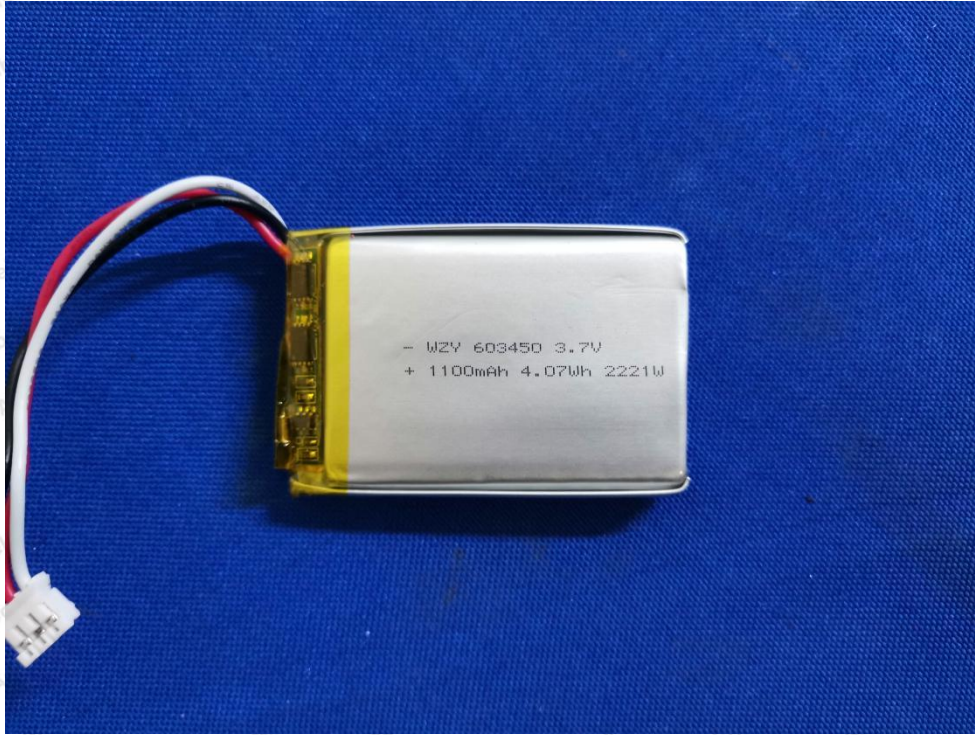

Hotline
400-003-0500
www.anbotek.com

Shenzhen Anbotek Compliance Laboratory Limited

Address: 1/F., Building D, Sogood Science and Technology Park, Sanwei Community, Hangcheng Street, Bao'an District, Shenzhen, Guangdong, China.