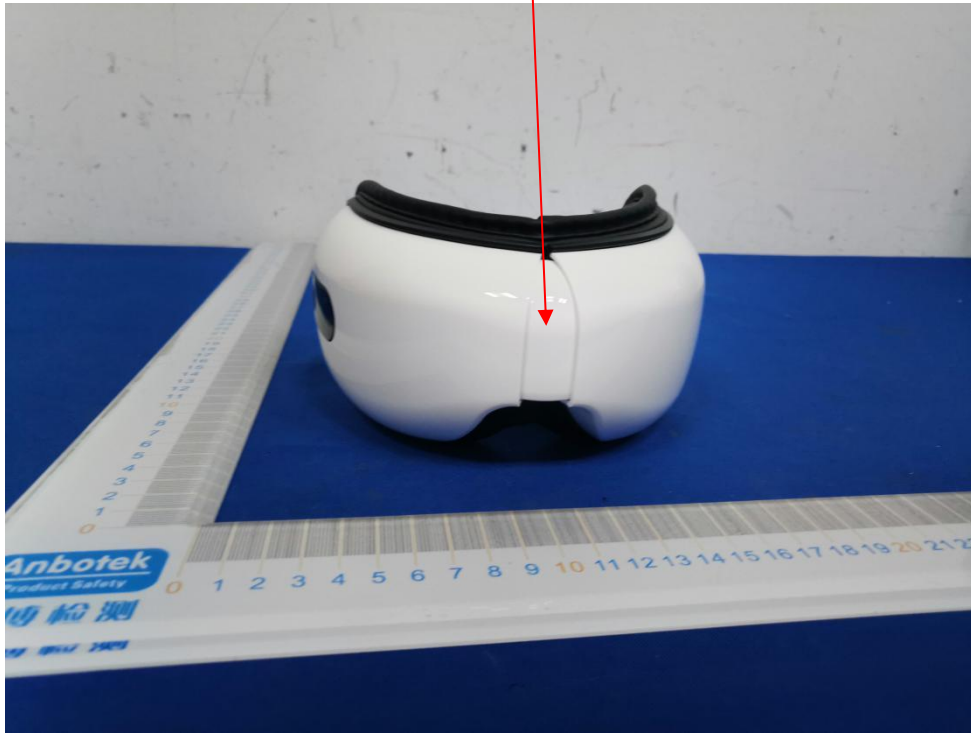

Label Location On EUT

Model:N31014AA00-US (SPE-110H-2)

RATING LABEL

Label size:(25x45)mm