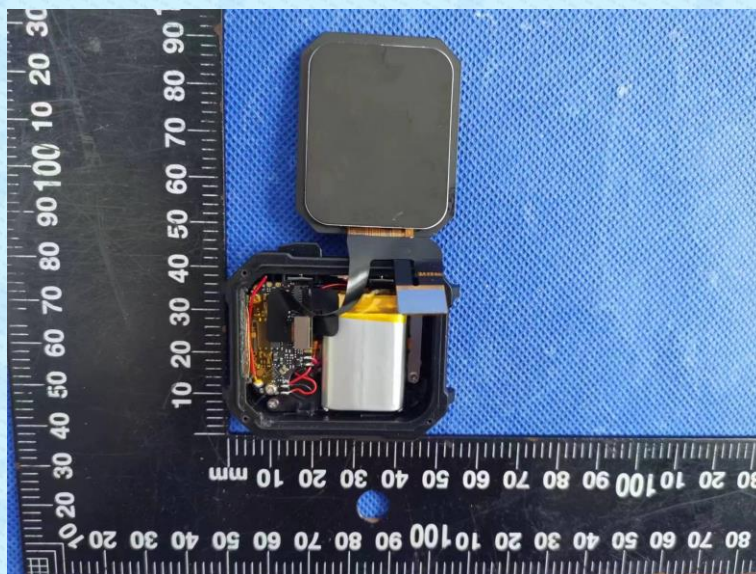

Product Name: smart watch

Test Model No.: C20Pro

EUT Constructional Details

Antenna

-----End-----