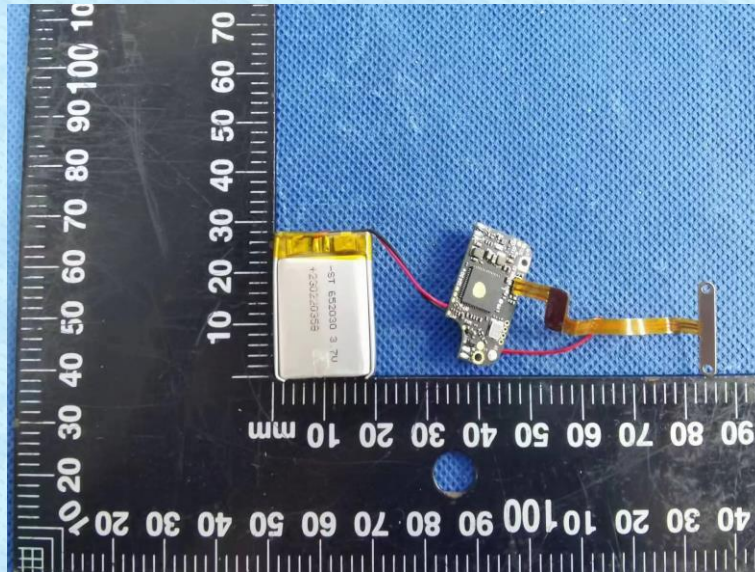

Product Name: smart watch

Test Model No.: C20Pro

EUT Constructional Details

Antenna

-----End-----