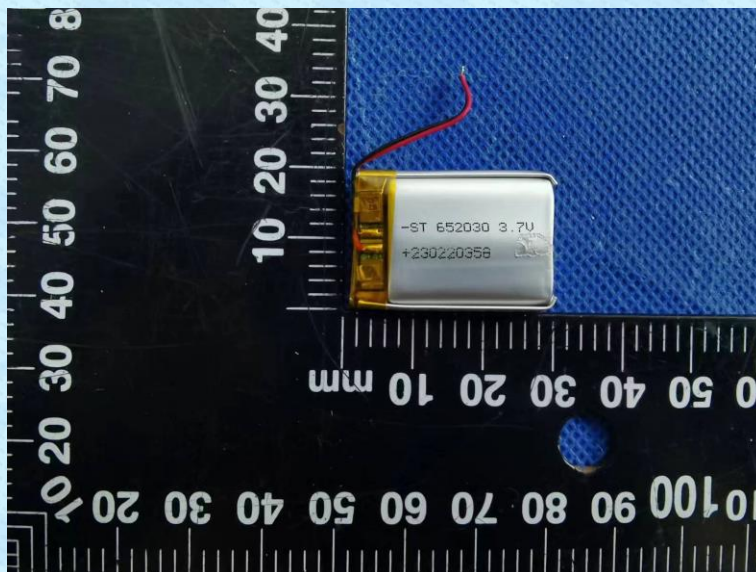

Product Name: smart watch

Test Model No.: C20Pro

EUT Constructional Details

Antenna

-----End-----