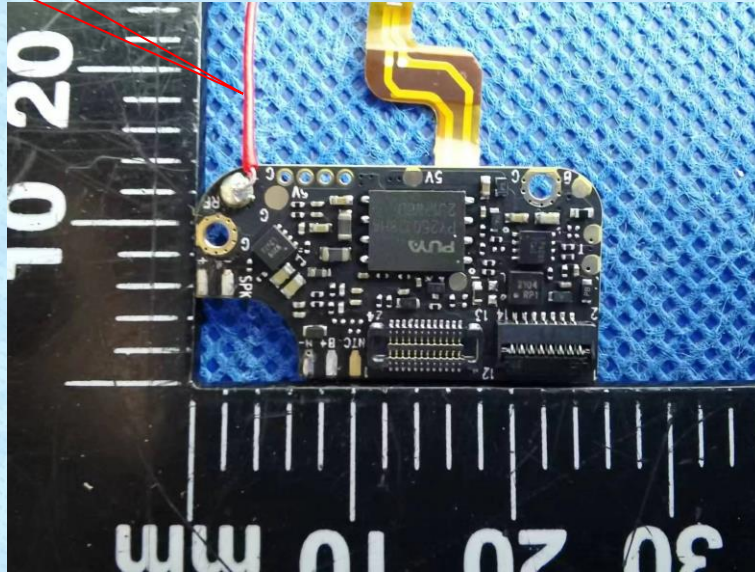

Product Name: smart watch

Test Model No.: C20Pro

EUT Constructional Details

Antenna

-----End-----