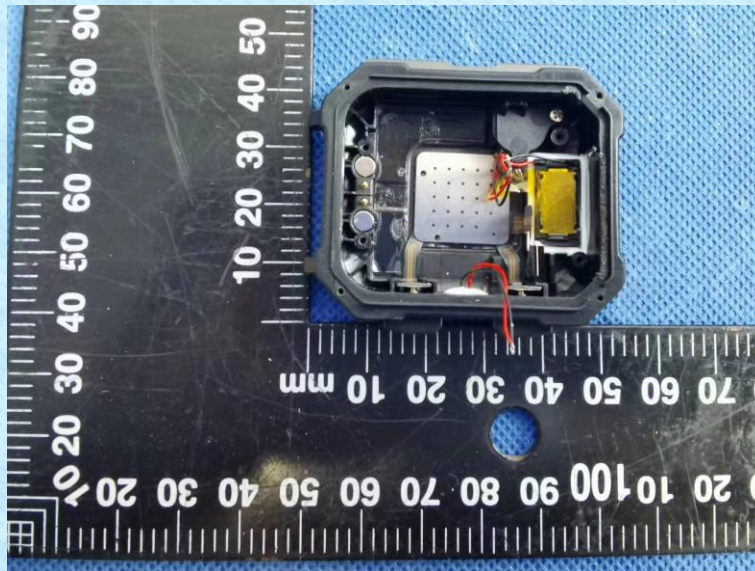

Product Name: smart watch

Test Model No.: C20Pro

EUT Constructional Details

Antenna

-----End-----