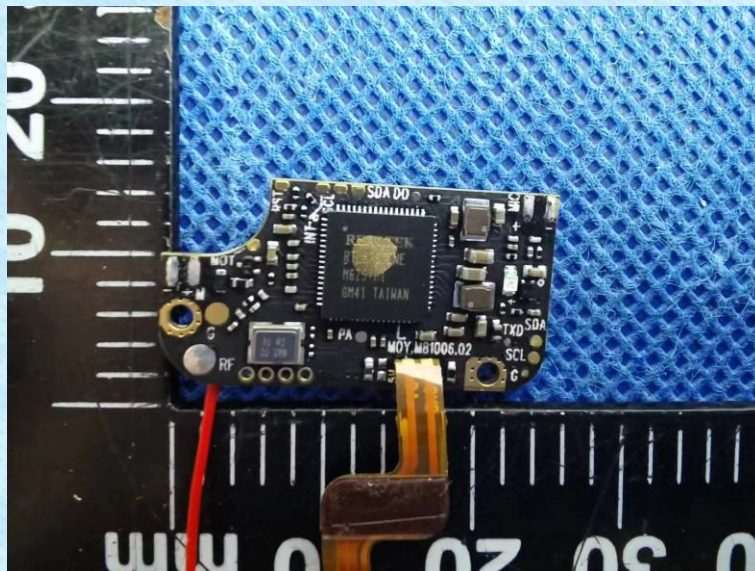

Product Name: smart watch

Test Model No.: C20Pro

EUT Constructional Details

Antenna

-----End-----