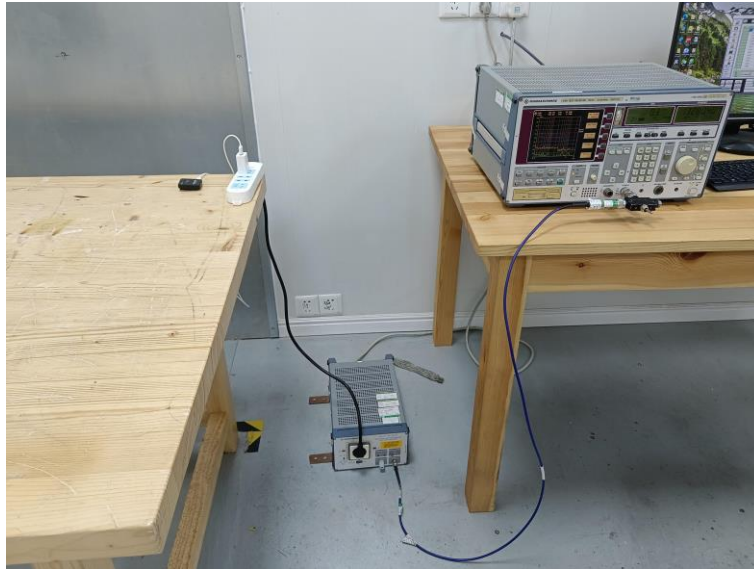

Product Name: Wireless Microphone

Model No.: M2

Test Setup Photo

Radiated Emission

Conducted Emission

-----End-----