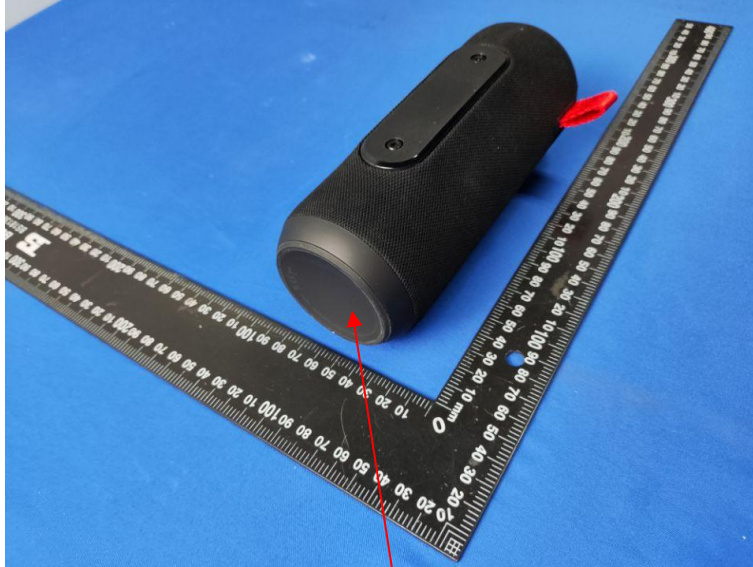

FCC ID Label Information

Label location:

Bluetooth Speaker

Model: Rad Sound+

FCC ID : 2A69E-RADSOUND