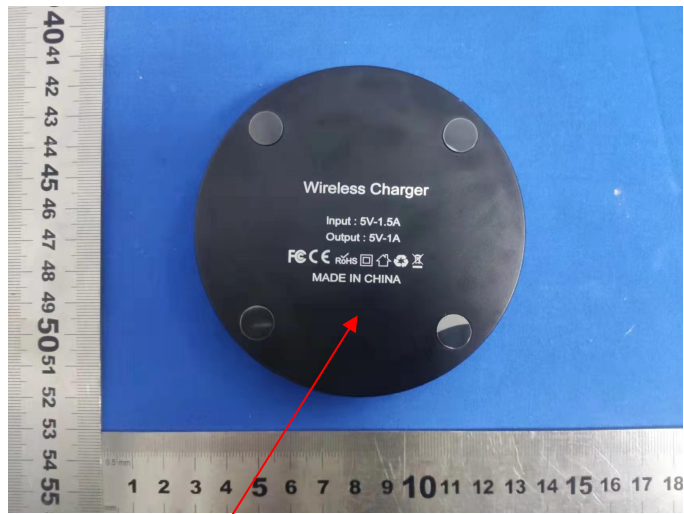

Label and Label Location

FCC ID:2A698-D3-C

L*W: 10mm*7mm

white font on a Black label