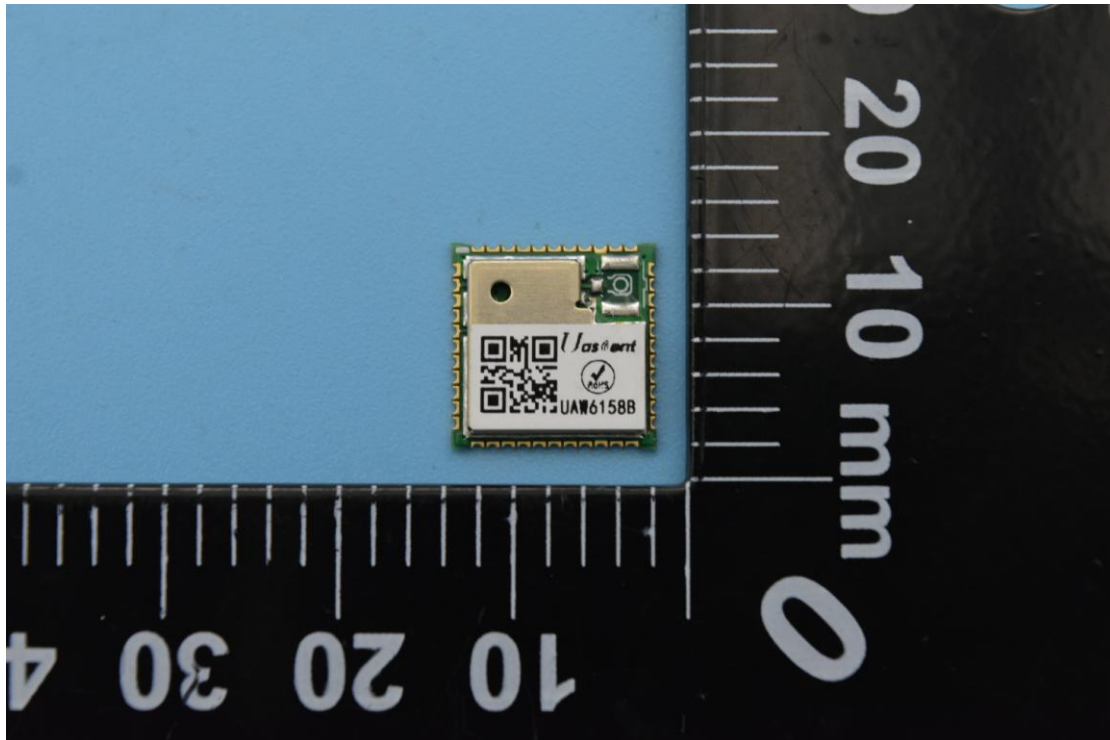

FCC ID: 2A68EJX-UAW6158B0

### External Photos

1. EUT front view

2. EUT rear view