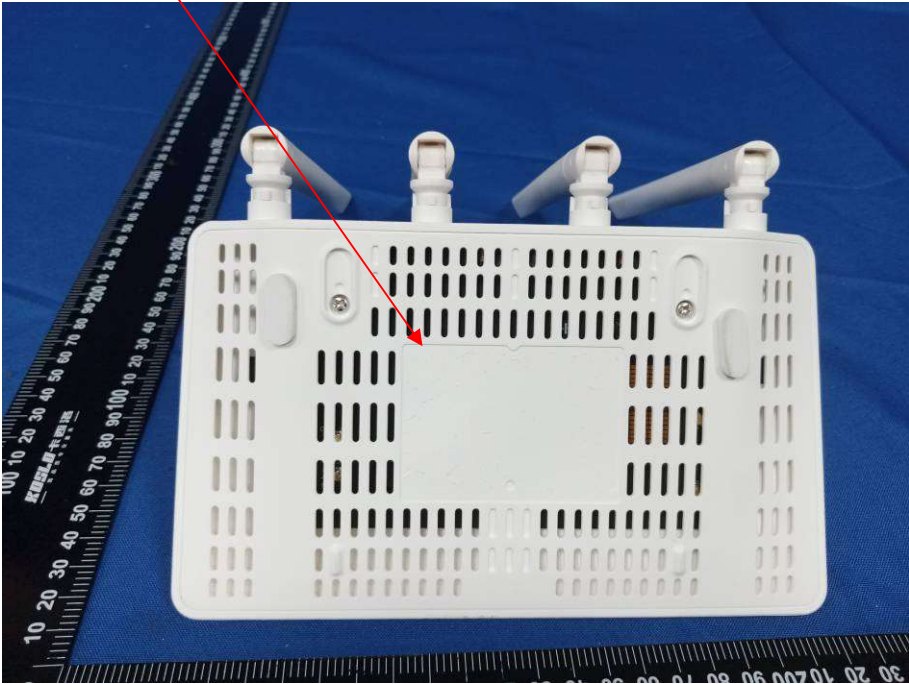

**EXHIBITA-FCC ID LABEL AND LOCATION**

**FCC ID Label**

**YINUO-LINK®**

**300Mbps Wireless LTE Router**

Model:Y6  
Login Address:192.168.100.1  
Login Password:admin  
Input:12V --- 1A  
2.4G SSID:Yinuo-link\_0001  
Password:12345678  
Technical Support:www.yinuo-link.com  
or 0755-2306 7966

MADE IN CHINA

S/N:PA21402204090001

MAC:0CFE5DDB0001

FCC ID: 2A66J-Y6  
No Warranty After Disassembly  
Contains FCC ID: XMR201909EC25AFX

FC CE RoHS  

**FCC ID Label Location Information**

The label shown shall be permanently affixed at a conspicuous location on the device and be readily visible to the time purchase (Labeling requirements per 2.295)