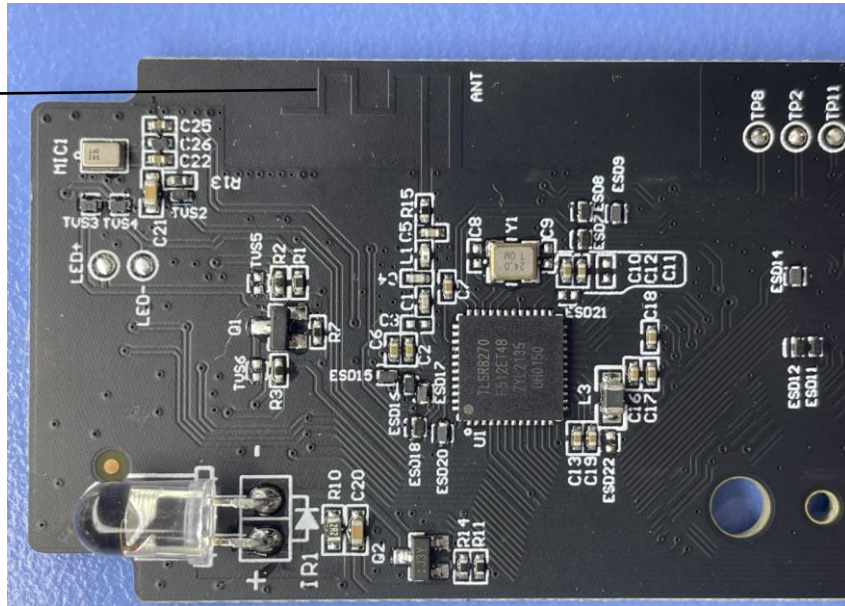

Internal photo

2402-2480MHz
BT Antenna

---END---