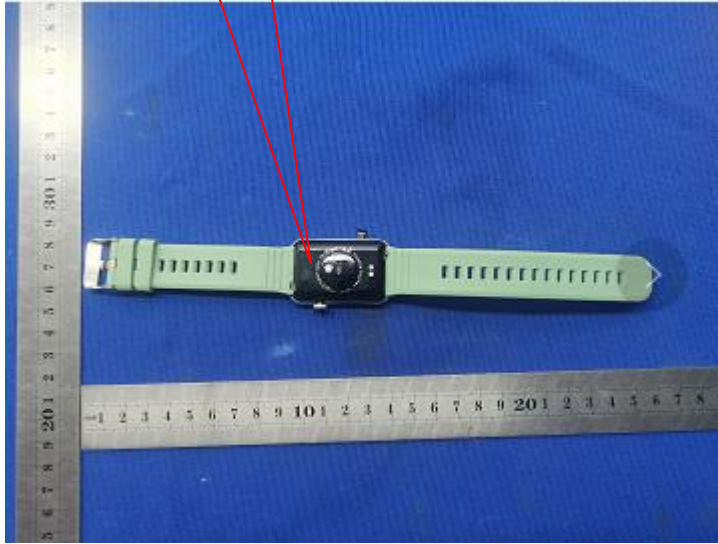

Label Location

Model: HT3

FCC ID: 2A64U-HT3