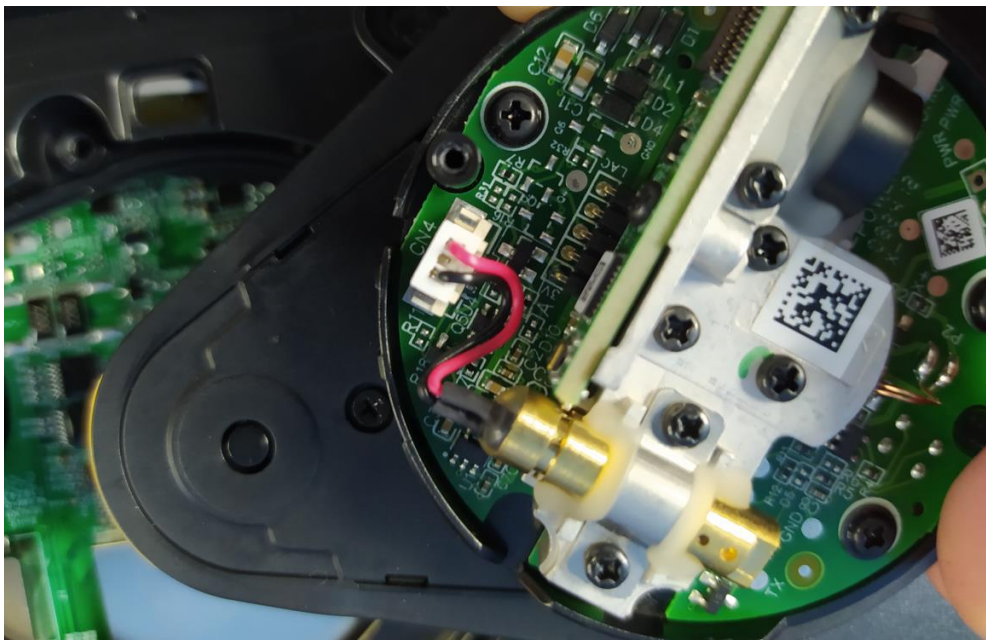

FCC ID: 2A64B-DKH22

IC: 28593-DKH22

Internal Photos

FCC ID: 2A64B-DKH22

IC: 28593-DKH22

FCC ID: 2A64B-DKH22

IC: 28593-DKH22

FCC ID: 2A64B-DKH22

IC: 28593-DKH22

Antenna

FCC ID: 2A64B-DKH22

IC: 28593-DKH22

FCC ID: 2A64B-DKH22

IC: 28593-DKH22

FCC ID: 2A64B-DKH22

IC: 28593-DKH22