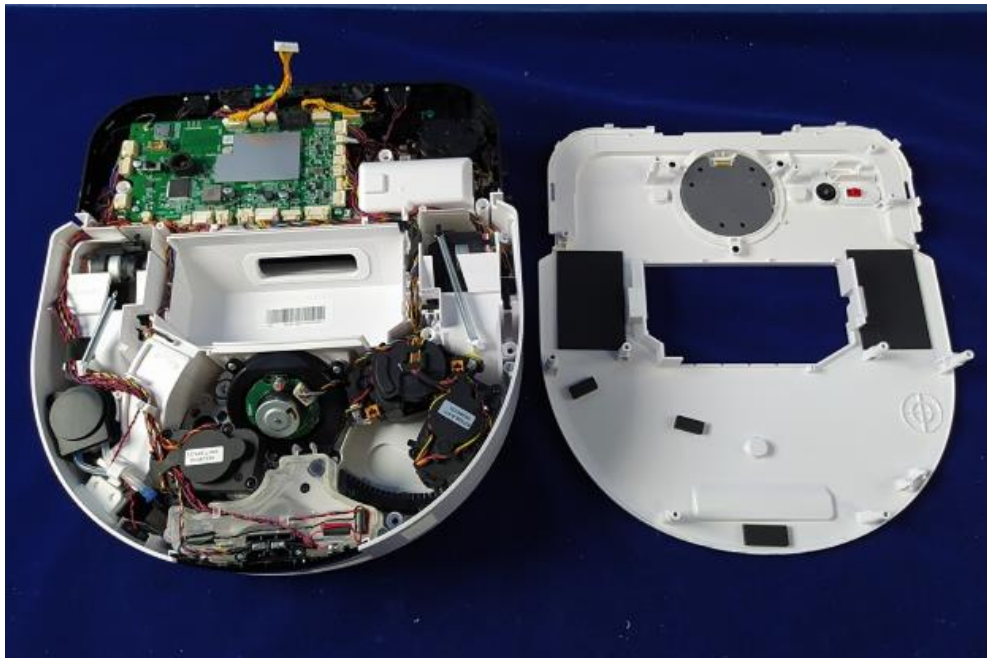

FCC ID: 1A64B-DDX19

IC: 28593-DDX19

Internal Photos

FCC ID: 1A64B-DDX19

IC: 28593-DDX19

FCC ID: 1A64B-DDX19

IC: 28593-DDX19

FCC ID: 1A64B-DDX19

IC: 28593-DDX19

FCC ID: 1A64B-DDX19

IC: 28593-DDX19

Antenna

FCC ID: 1A64B-DDX19

IC: 28593-DDX19

FCC ID: 1A64B-DDX19

IC: 28593-DDX19