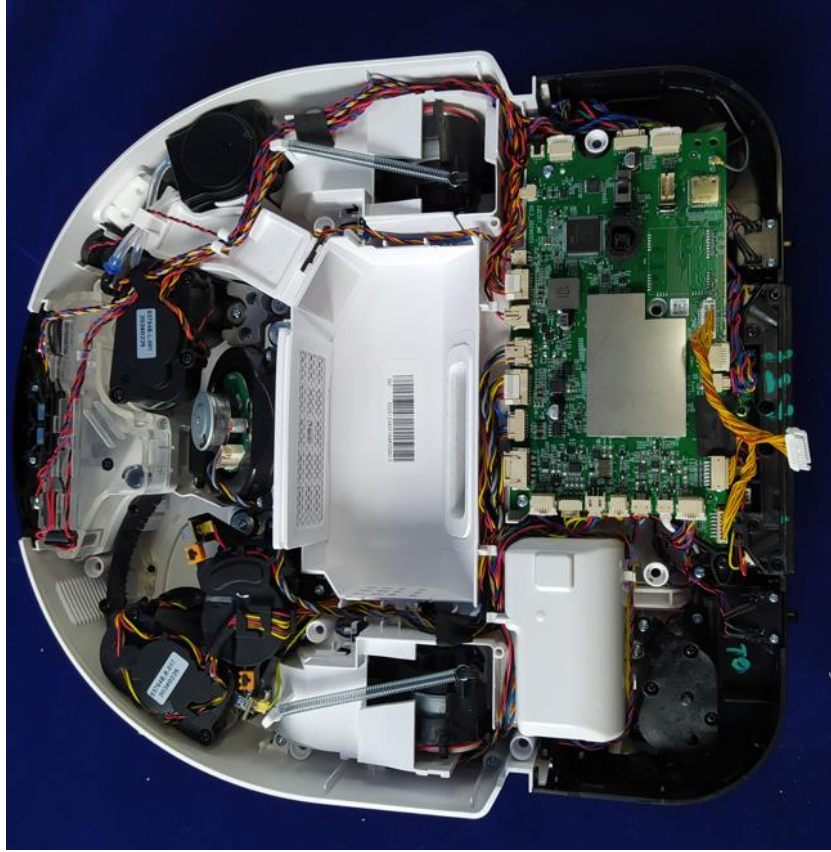

FCC ID: 1A64B-DDX19

IC: 28593-DDX19

Internal Photos

FCC ID: 1A64B-DDX19

IC: 28593-DDX19

FCC ID: 1A64B-DDX19

IC: 28593-DDX19

FCC ID: 1A64B-DDX19

IC: 28593-DDX19

FCC ID: 1A64B-DDX19

IC: 28593-DDX19

Antenna

FCC ID: 1A64B-DDX19

IC: 28593-DDX19

FCC ID: 1A64B-DDX19

IC: 28593-DDX19