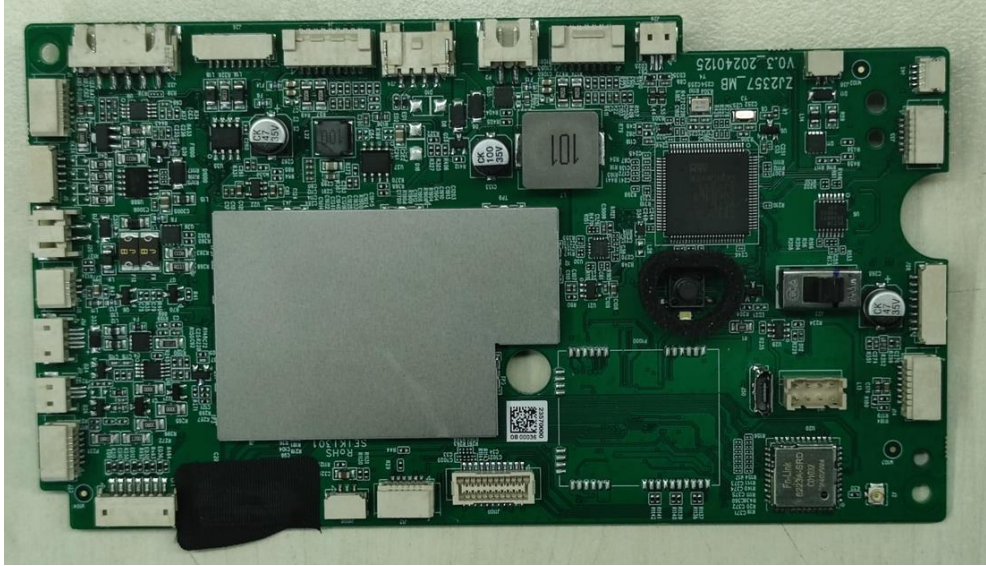

FCC ID: 1A64B-DDX19

IC: 28593-DDX19

Internal Photos

FCC ID: 1A64B-DDX19

IC: 28593-DDX19

FCC ID: 1A64B-DDX19

IC: 28593-DDX19

FCC ID: 1A64B-DDX19

IC: 28593-DDX19

FCC ID: 1A64B-DDX19

IC: 28593-DDX19

Antenna

FCC ID: 1A64B-DDX19

IC: 28593-DDX19

FCC ID: 1A64B-DDX19

IC: 28593-DDX19

FCC ID: 1A64B-DDX19

IC: 28593-DDX19

FCC ID: 1A64B-DDX19

IC: 28593-DDX19

FCC ID: 1A64B-DDX19

IC: 28593-DDX19