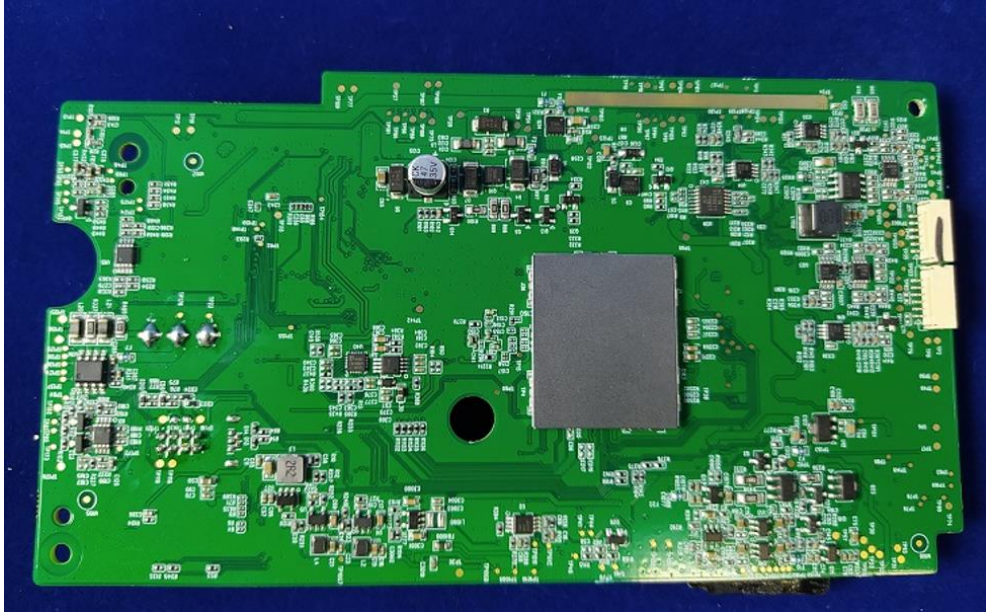

FCC ID: 1A64B-DDX19

IC: 28593-DDX19

Internal Photos

FCC ID: 1A64B-DDX19

IC: 28593-DDX19

FCC ID: 1A64B-DDX19

IC: 28593-DDX19

FCC ID: 1A64B-DDX19

IC: 28593-DDX19

FCC ID: 1A64B-DDX19

IC: 28593-DDX19

Antenna

FCC ID: 1A64B-DDX19

IC: 28593-DDX19

FCC ID: 1A64B-DDX19

IC: 28593-DDX19