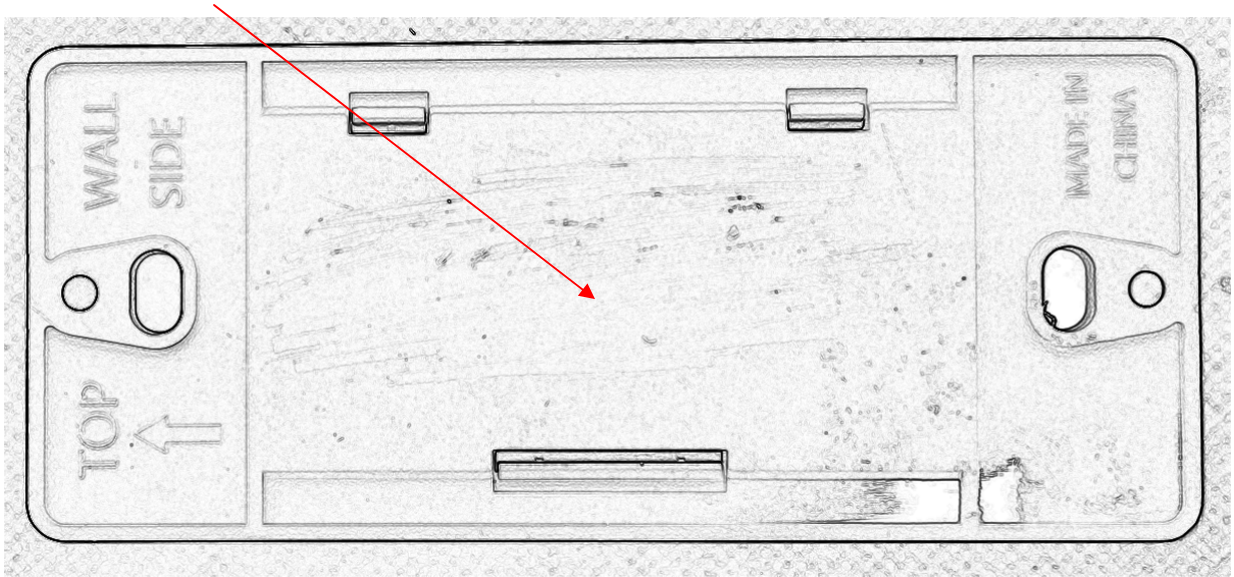

Model: JHT2203A
Label

SURAELEC

Model: JHT2203A
FCC ID: 2A632-UHRT06C
IC: 30324-RY03
HVIN: JHT2203A-1528
Frequency: 433.92MHz

Label Location Information

Model: UHRT06C
Label

SURAELEC

Model:UHRT06C
FCC ID:2A632-UHRT06C
IC:30324-RY03
HVIN:JHT2203A-1528
Frequency:433.92MHz

Label Location Information