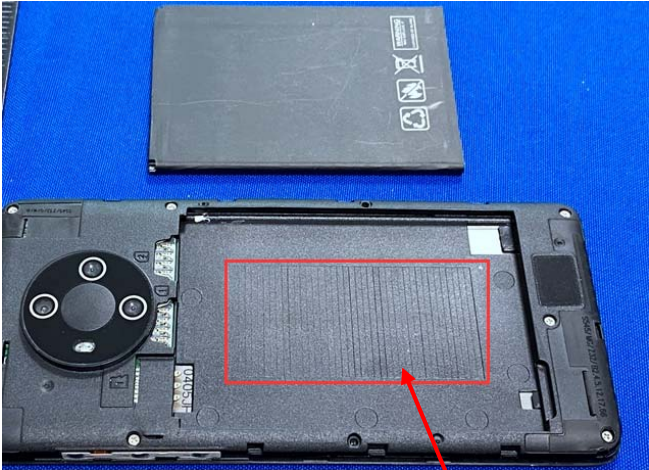

**Label Artwork and Location**

**Model: MS5424G**

**Label:**

**Size: L\*W= 56.3\*83mm**

**Location**