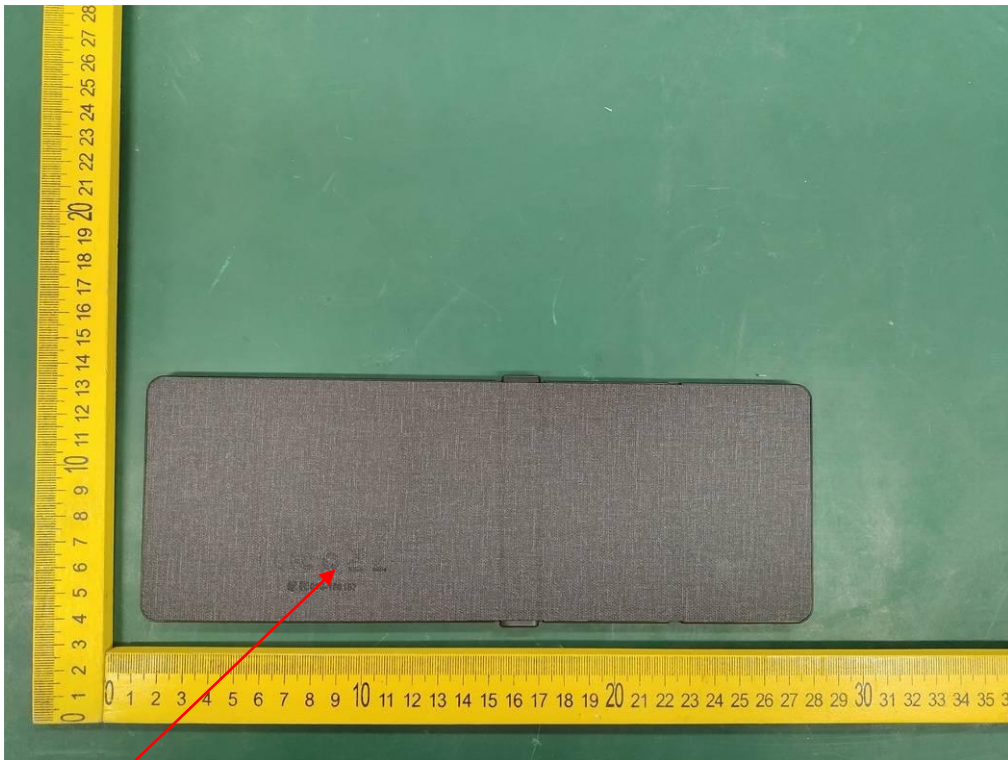

LABEL AND LOCATION

Bluetooth folding keyboard
Model: BT-1505
FCC ID: 2A5ZGBT-1505

(Size: L 3.0cm x 1.5cm)

Label Location