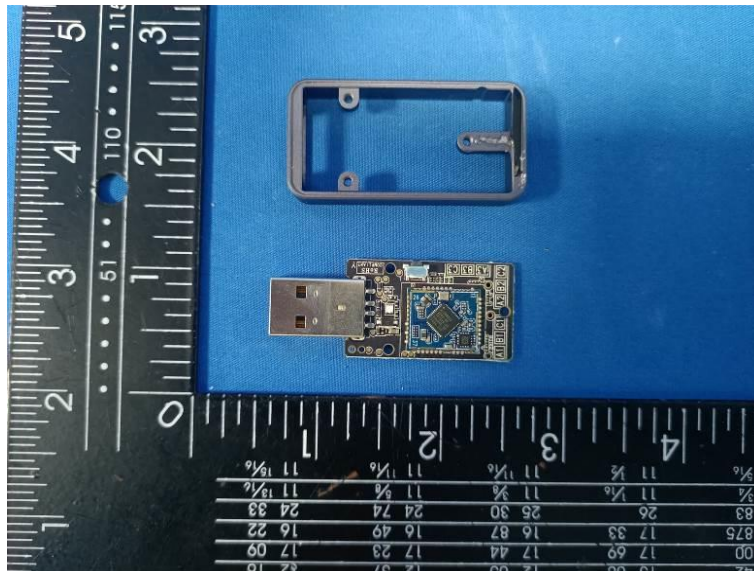

Internal Photos of the EUT

- BT PCB Antenna
- 2.4G WIFI PCB Antenna
- 5.1G WIFI PCB Antenna