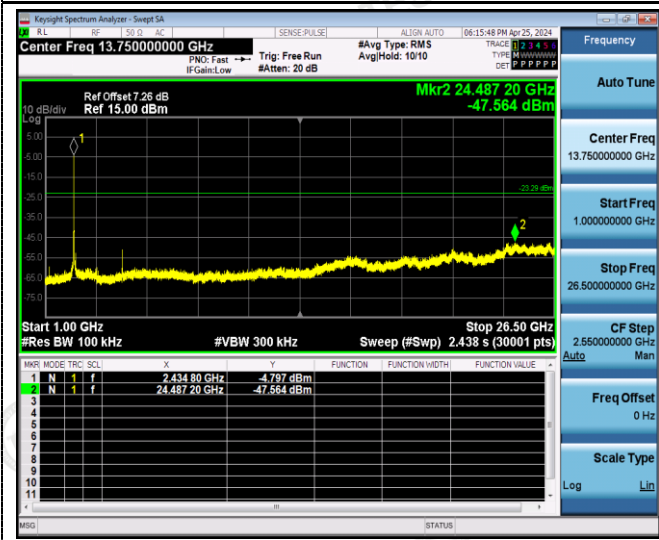

Reference
CH011

Reference
CH01

30MHz-1GHz

30MHz-1GHz

1GHz -25GHz

1GHz -25GHz

802.11g

Reference
CH06

Reference
CH11

30MHz-1GHz

30MHz-1GHz

1GHz -25GHz

1GHz -25GHz

802.11n20

Reference
CH01

Reference
CH06