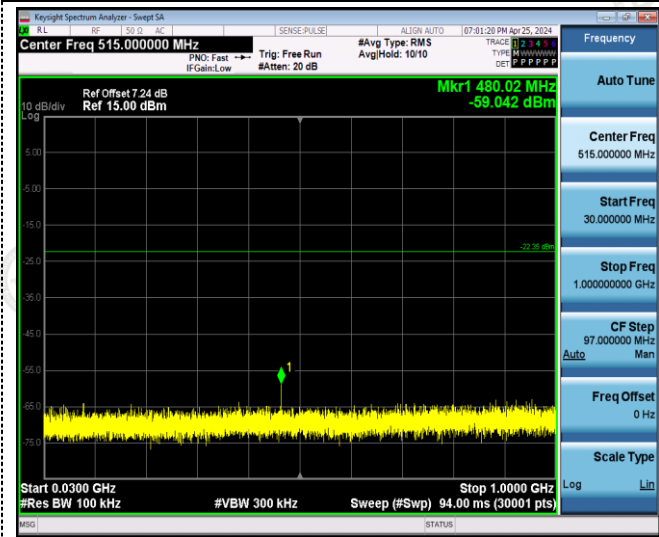

30MHz-1GHz

1GHz -25GHz

1GHz -25GHz

802.11ax20

Reference
CH01

Reference
CH06

30MHz-1GHz

30MHz-1GHz

1GHz -25GHz

1GHz -25GHz