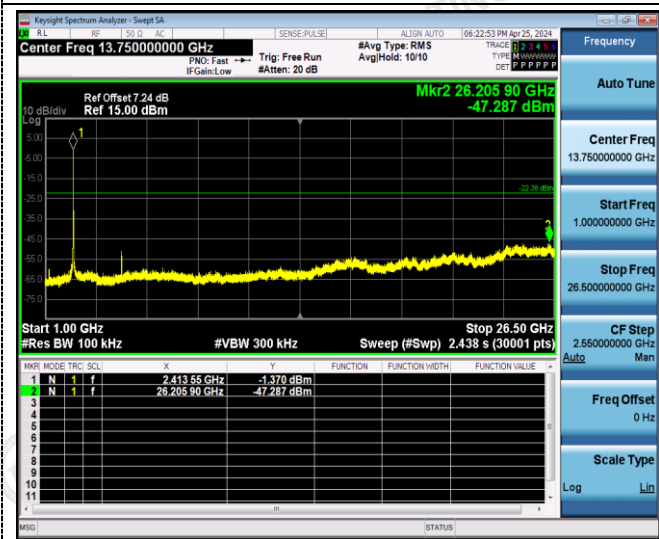

Reference
CH011

Reference
CH01

30MHz-1GHz

30MHz-1GHz

1GHz -25GHz

1GHz -25GHz

802.11g

Reference
CH06

Reference
CH11

30MHz-1GHz

30MHz-1GHz

1GHz -25GHz

1GHz -25GHz

802.11n20

Reference
CH01

Reference
CH06

30MHz-1GHz

30MHz-1GHz

1GHz -25GHz

1GHz -25GHz

802.11n40

Reference
CH06

Reference
CH09

30MHz-1GHz