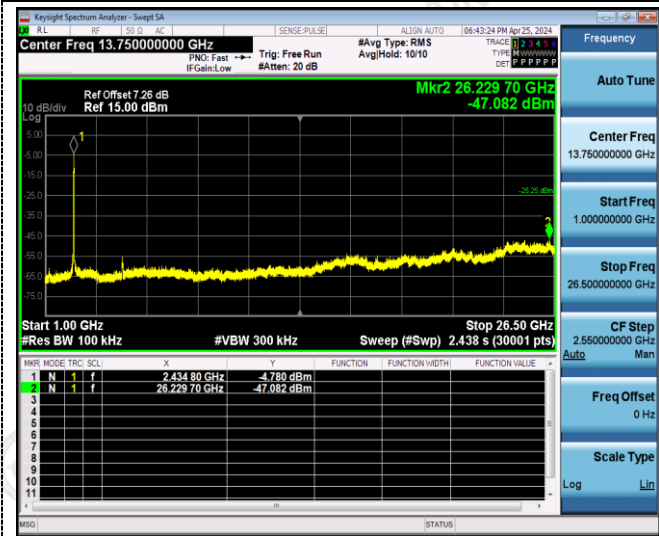

30MHz-1GHz

30MHz-1GHz

1GHz -25GHz

1GHz -25GHz

802.11n40

Reference
CH06

Reference
CH09

30MHz-1GHz

30MHz-1GHz

1GHz -25GHz

1GHz -25GHz

802.11ax20

Reference
CH01

Reference
CH06

30MHz-1GHz

30MHz-1GHz