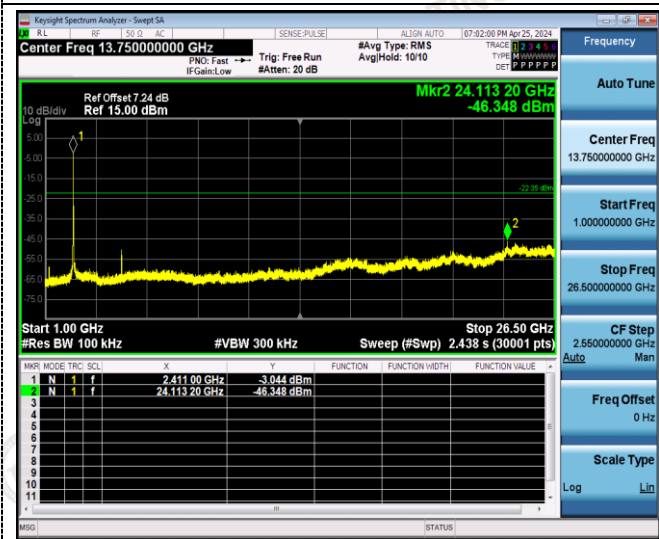

30MHz-1GHz

1GHz -25GHz

1GHz -25GHz

802.11ax20

Reference
CH01

Reference
CH06

30MHz-1GHz

30MHz-1GHz

1GHz -25GHz

1GHz -25GHz