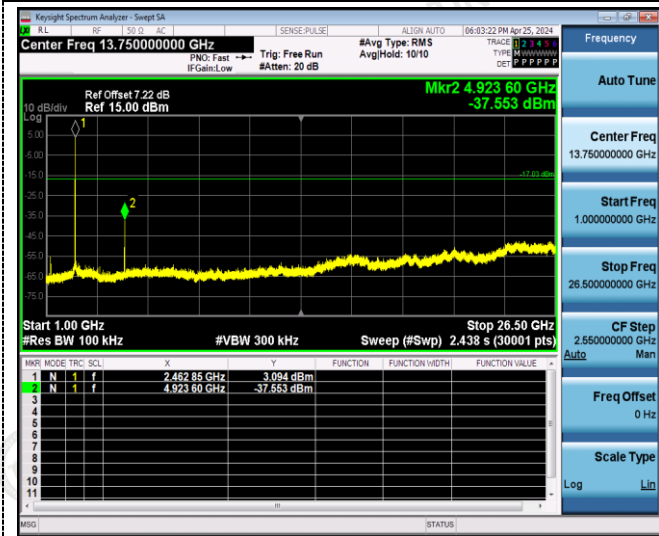

Reference
CH011

Reference
CH01

30MHz-1GHz

30MHz-1GHz

1GHz -25GHz

1GHz -25GHz

802.11g

Reference
CH06

Reference
CH11

30MHz-1GHz

30MHz-1GHz

1GHz -25GHz

1GHz -25GHz

802.11n20

Reference
CH01

Reference
CH06