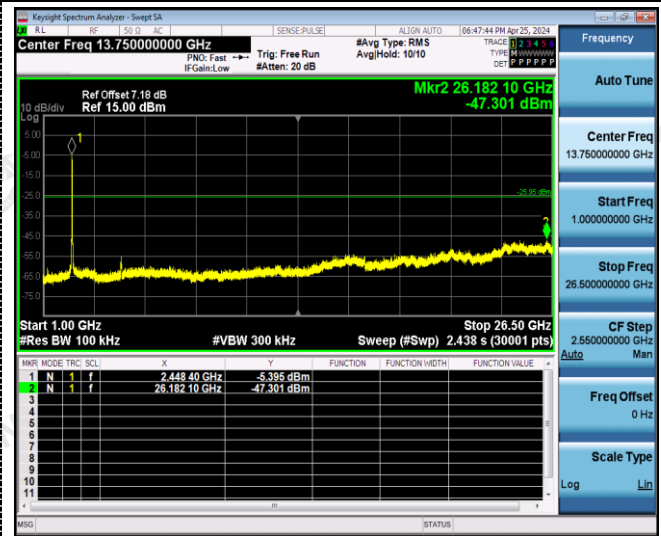

30MHz-1GHz

30MHz-1GHz

1GHz -25GHz

1GHz -25GHz

802.11n40

Reference
CH06

Reference
CH09

30MHz-1GHz

30MHz-1GHz

1GHz -25GHz

1GHz -25GHz

802.11ax20

Reference
CH01

Reference
CH06

30MHz-1GHz

30MHz-1GHz