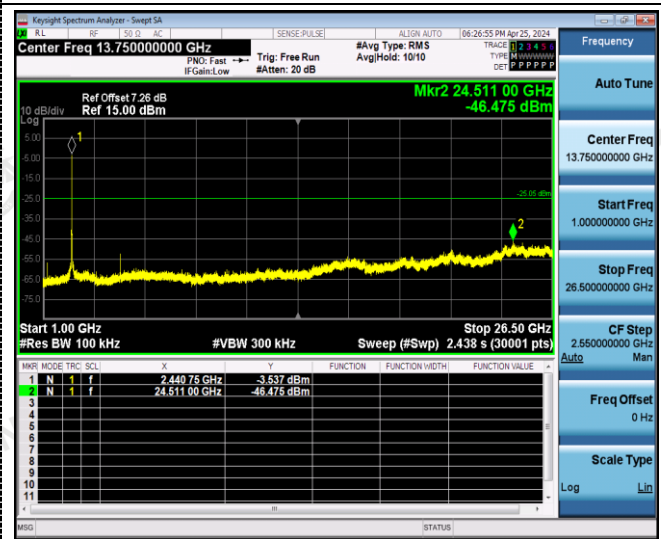

Reference
CH011

Reference
CH01

30MHz-1GHz

30MHz-1GHz

1GHz -25GHz

1GHz -25GHz

802.11g

Reference
CH06

Reference
CH11

30MHz-1GHz

30MHz-1GHz

1GHz -25GHz

1GHz -25GHz

802.11n20

Reference
CH01

Reference
CH06

30MHz-1GHz

30MHz-1GHz

1GHz -25GHz

1GHz -25GHz

802.11n40

Reference
CH06

Reference
CH09

30MHz-1GHz