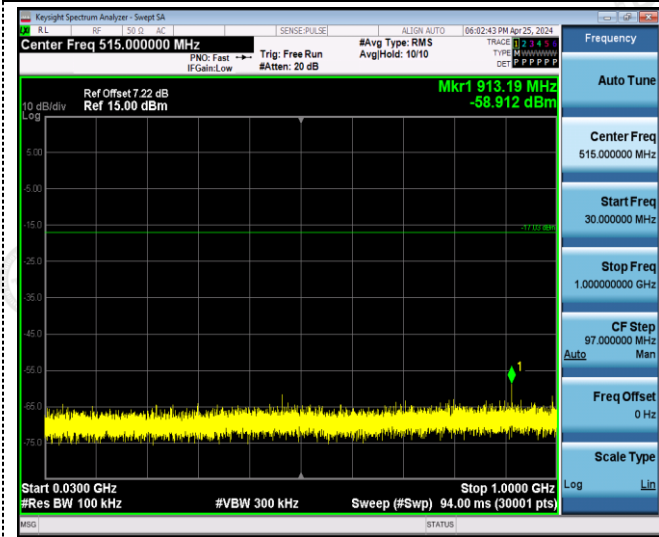

Reference
CH011

Reference
CH01

30MHz-1GHz

30MHz-1GHz

1GHz -25GHz

1GHz -25GHz

802.11g

Reference
CH06

Reference
CH11

30MHz-1GHz

30MHz-1GHz

1GHz -25GHz

1GHz -25GHz

802.11n20

Reference
CH01

Reference
CH06