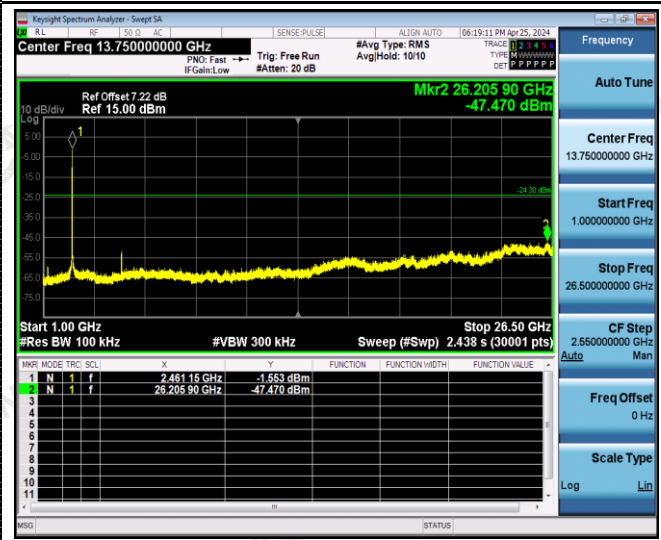

Reference
CH011

Reference
CH01

30MHz-1GHz

30MHz-1GHz

1GHz -25GHz

1GHz -25GHz

802.11g

Reference
CH06

Reference
CH11

30MHz-1GHz

30MHz-1GHz

1GHz -25GHz

1GHz -25GHz

802.11n20

Reference
CH01

Reference
CH06

30MHz-1GHz

30MHz-1GHz

1GHz -25GHz

1GHz -25GHz

802.11n40

Reference
CH06

Reference
CH09

30MHz-1GHz