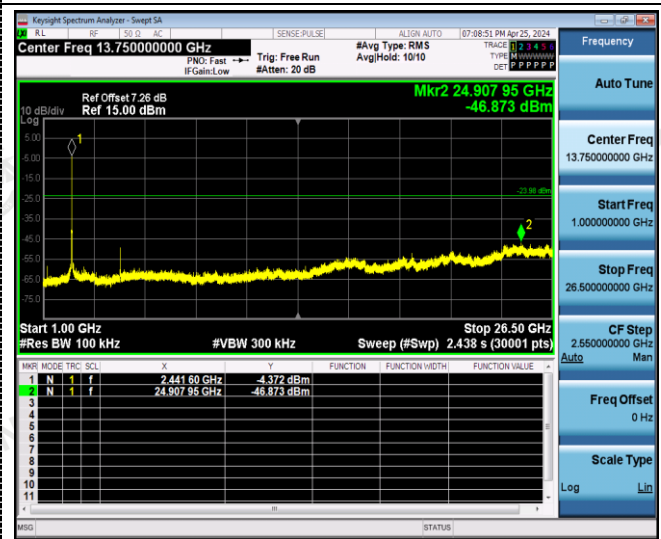

30MHz-1GHz

1GHz -25GHz

1GHz -25GHz

802.11ax20

Reference
CH01

Reference
CH06

30MHz-1GHz

30MHz-1GHz

1GHz -25GHz

1GHz -25GHz