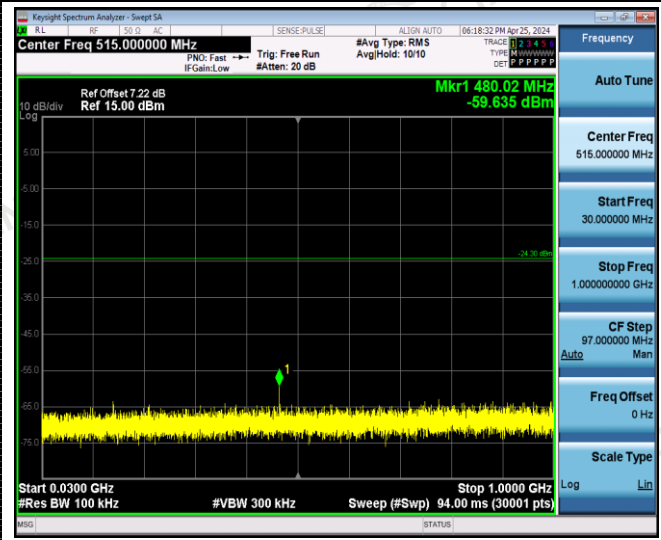

Reference
CH011

Reference
CH01

30MHz-1GHz

30MHz-1GHz

1GHz -25GHz

1GHz -25GHz

802.11g

Reference
CH06

Reference
CH11

30MHz-1GHz

30MHz-1GHz

1GHz -25GHz

1GHz -25GHz

802.11n20

Reference
CH01

Reference
CH06