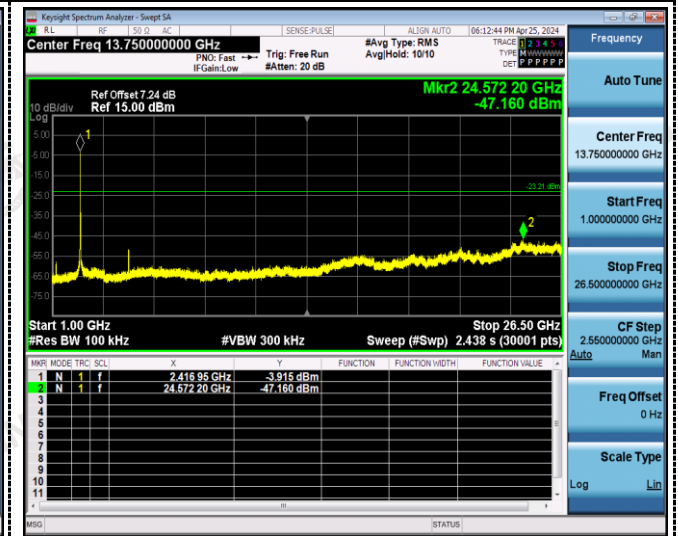

Reference
CH011

Reference
CH01

30MHz-1GHz

30MHz-1GHz

1GHz -25GHz

1GHz -25GHz

802.11g

Reference
CH06

Reference
CH11

30MHz-1GHz

30MHz-1GHz

1GHz -25GHz

1GHz -25GHz

802.11n20

Reference
CH01

Reference
CH06