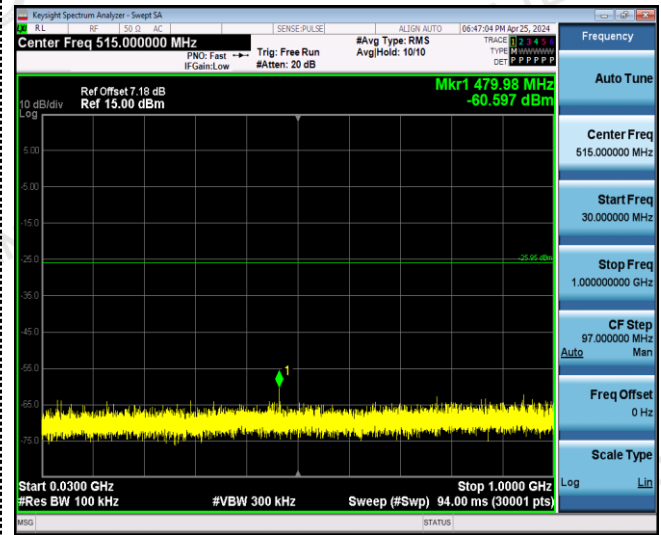

30MHz-1GHz

30MHz-1GHz

1GHz -25GHz

1GHz -25GHz

802.11n40

Reference
CH06

Reference
CH09

30MHz-1GHz

30MHz-1GHz

1GHz -25GHz

1GHz -25GHz

802.11ax20

Reference
CH01

Reference
CH06

30MHz-1GHz

30MHz-1GHz