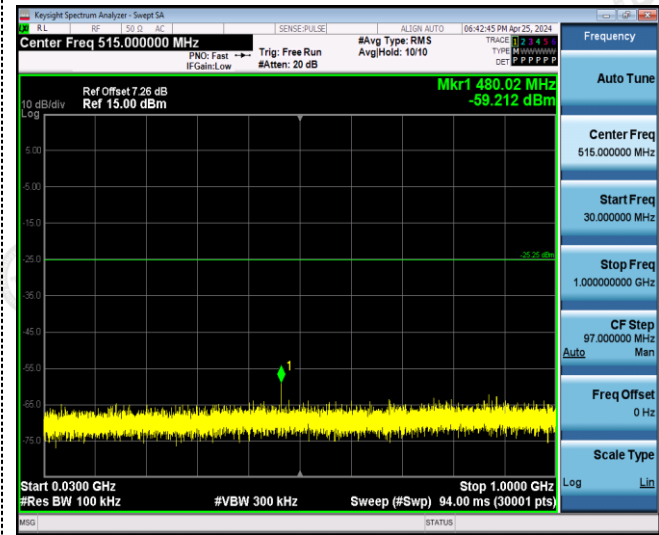

30MHz-1GHz

30MHz-1GHz

1GHz -25GHz

1GHz -25GHz

802.11n40

Reference
CH06

Reference
CH09

30MHz-1GHz

30MHz-1GHz

1GHz -25GHz

1GHz -25GHz

802.11ax20

Reference
CH01

Reference
CH06

30MHz-1GHz

30MHz-1GHz