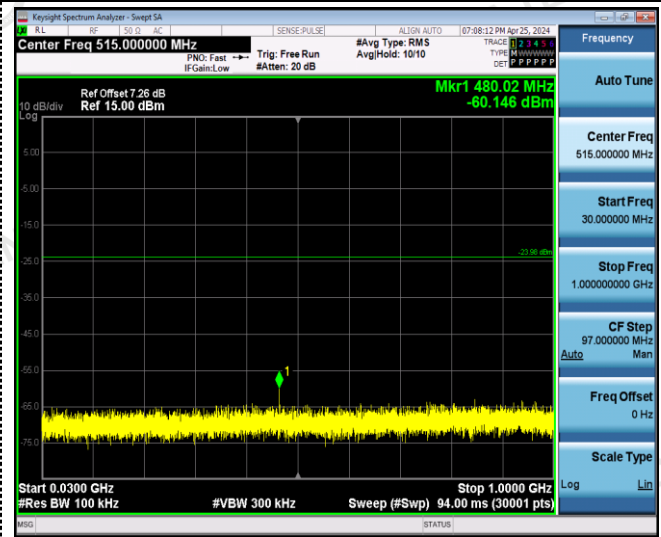

30MHz-1GHz

1GHz -25GHz

1GHz -25GHz

802.11ax20

Reference
CH01

Reference
CH06

30MHz-1GHz

30MHz-1GHz

1GHz -25GHz

1GHz -25GHz