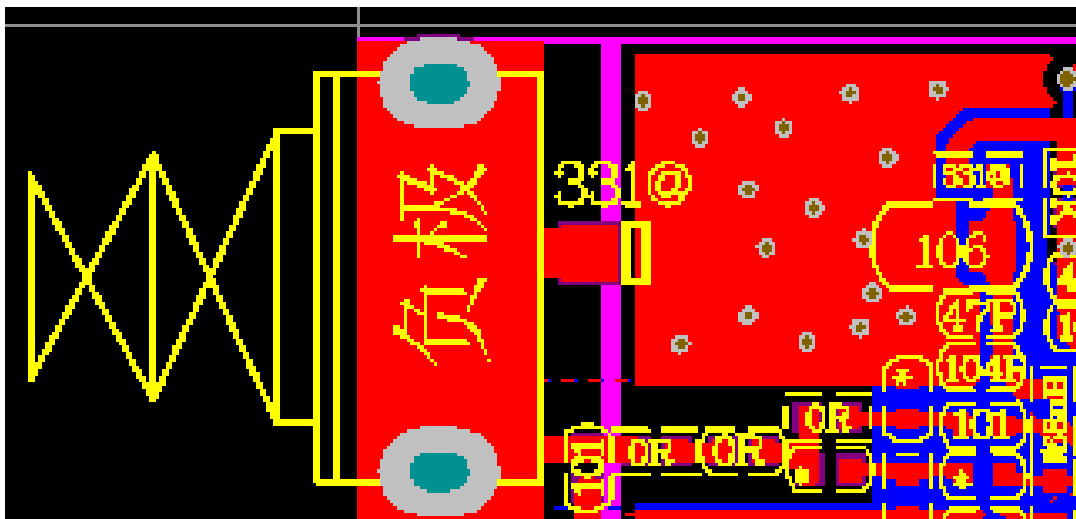

# Antenna Description

## 1、 Antenna Description

Antenna board :	monopole antenna
model :	TX-GU03-36NS
Transmit power:	10mw
Frequency Range:	470-960MHz
Modulation:	FM
Antenna Manufacturer :	calendar

## 2、 Antenna view

Antenna pictures