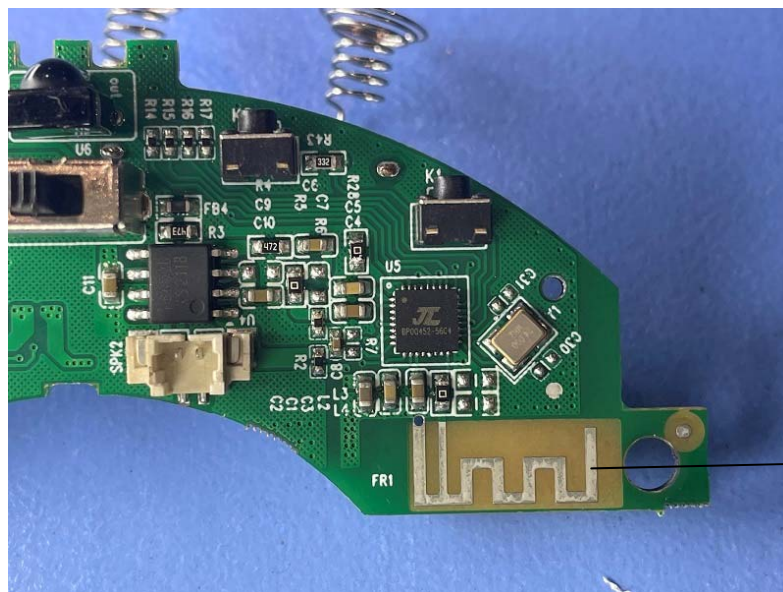

Internal photo

2402-2480MHz
BT Antenna

---END---