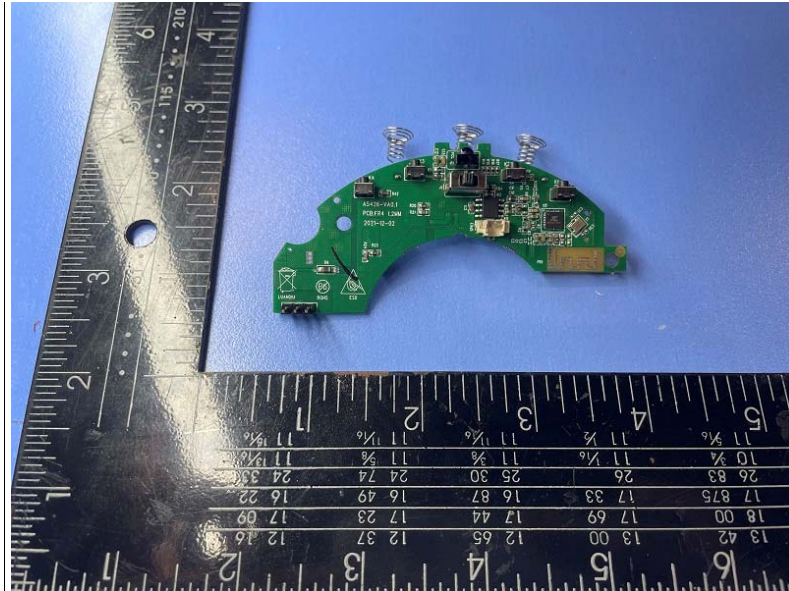

Internal photo

2402-2480MHz
BT Antenna

---END---