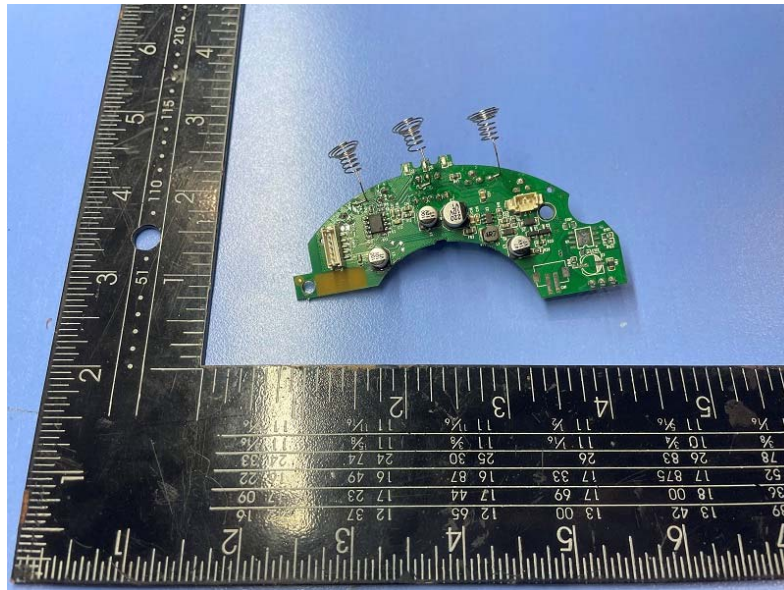

Internal photo

2402-2480MHz
BT Antenna

---END---