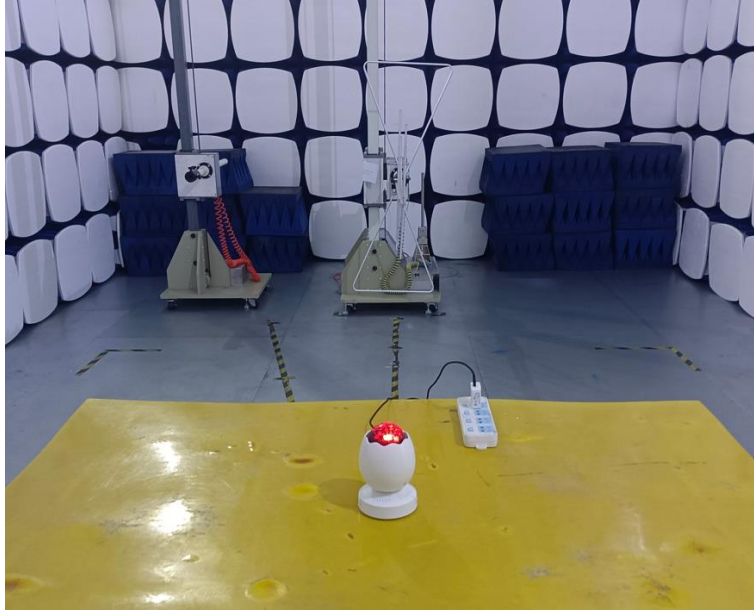

Star Projector Light
FCC ID: 2A5WY-A5418

IC: 28528-A5418

A5418 Test Setup Photos

Radiated emission 30MHz~1GHz

Radiated emission above 1GHz

Conducted emission