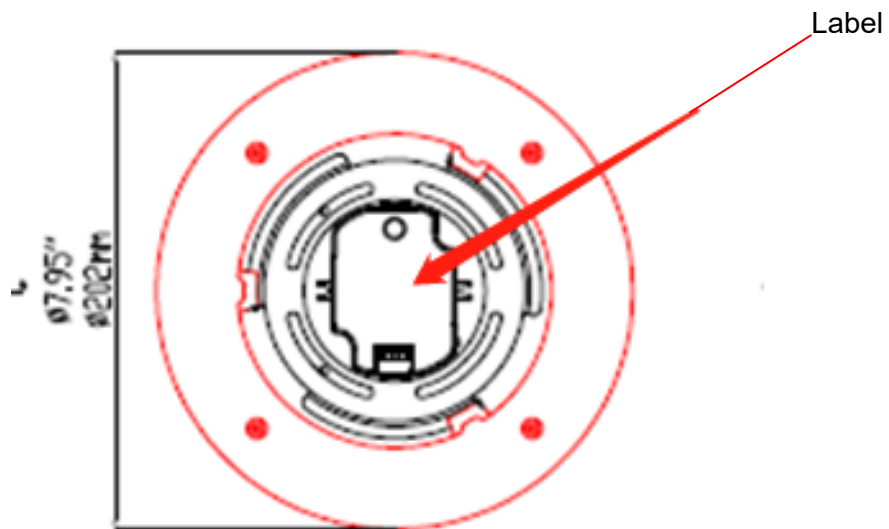

FCC ID Label

ADISION LIGHTING(HK),CO.,LIMITED

Smart LED Lighting

Model NO.: ADS7RSTRGBCW

FCC ID: 2A5WDADS7RSTRGBCW

FCC ID Label Location Information

The label shown shall be permanently affixed at a conspicuous location on the device and be readily visible to the user at the time purchase (Labeling requirements per 2.925)