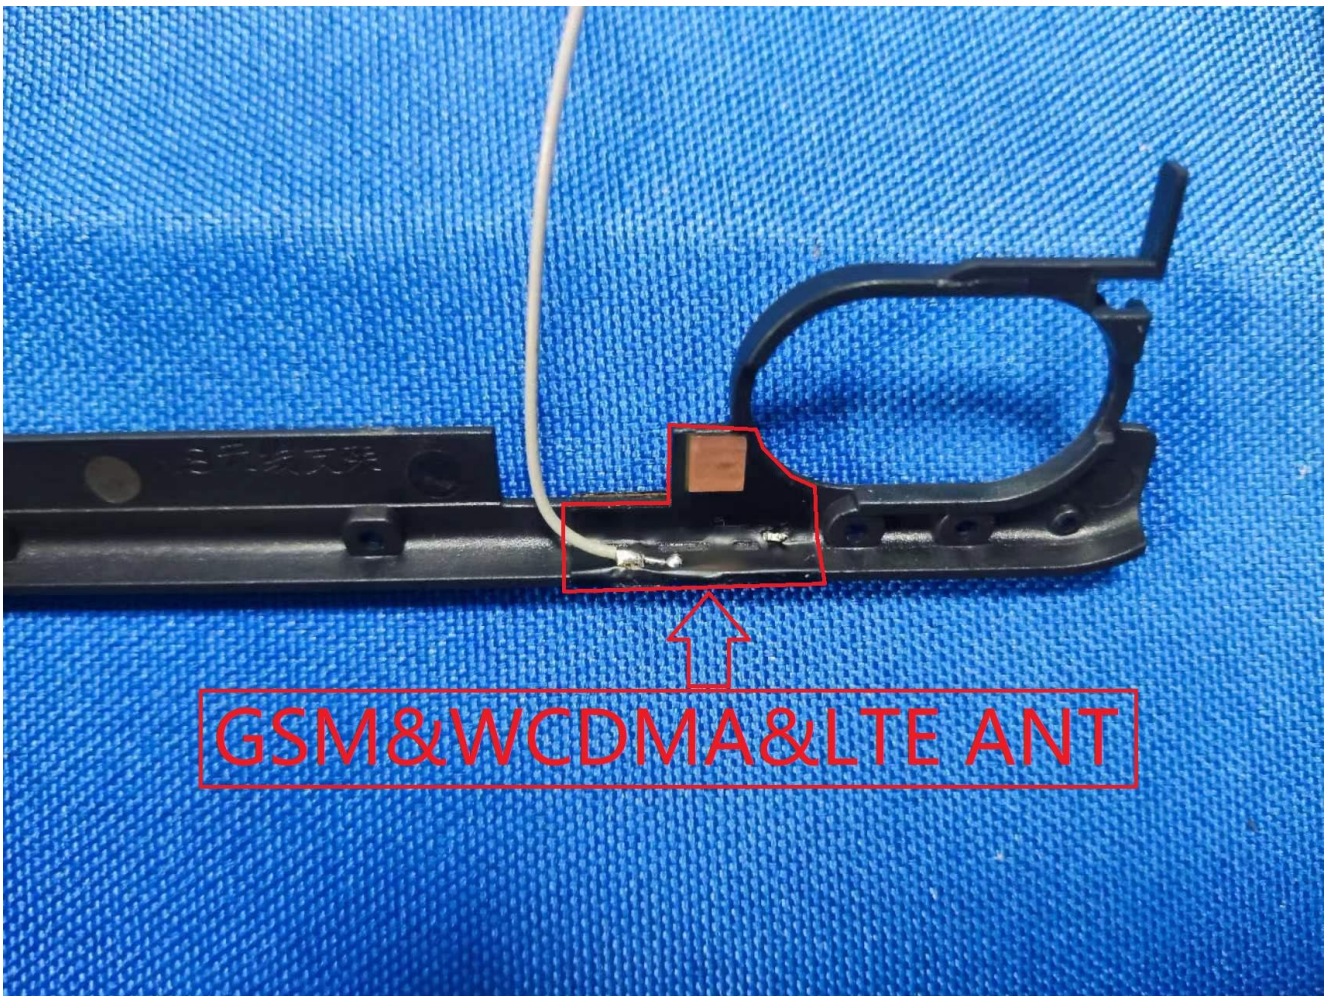

EUT Photos (Model: X8Max)

EUT Antenna Locations

SAR Test Setup Photos

Head

Right Cheek

Right Tilted

Left Cheek

Left Tilted

Body

Back side(0mm)

Left side(0mm)

Right side(0mm)

Top side(0mm)

Bottom side(0mm)

EUT holder Perturbation Evaluation Test Setup Photos

DUT with device holder (DUT direct contact with the phantom)

DUT without device holder (DUT direct contact with the phantom)