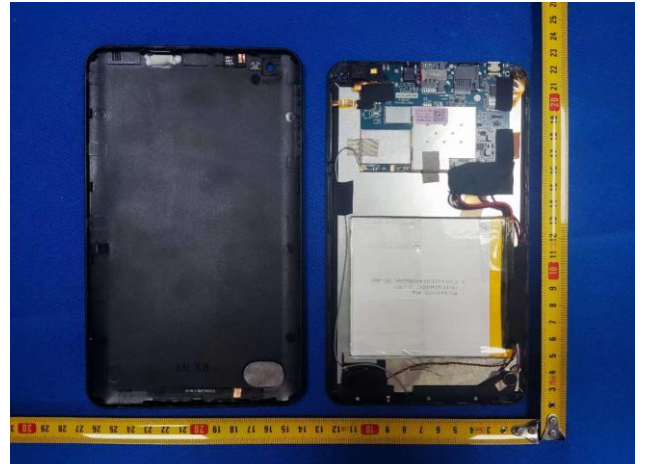

EUT Photos (Model: X8Max)

EUT Antenna Locations

SAR Test Setup Photos

Head

Right Cheek

Right Tilted

Left Cheek

Left Tilted

Body

Back side(0mm)

Left side(0mm)

Right side(0mm)

Top side(0mm)

Bottom side(0mm)

EUT holder Perturbation Evaluation Test Setup Photos

DUT with device holder (DUT direct contact with the phantom)

DUT without device holder (DUT direct contact with the phantom)