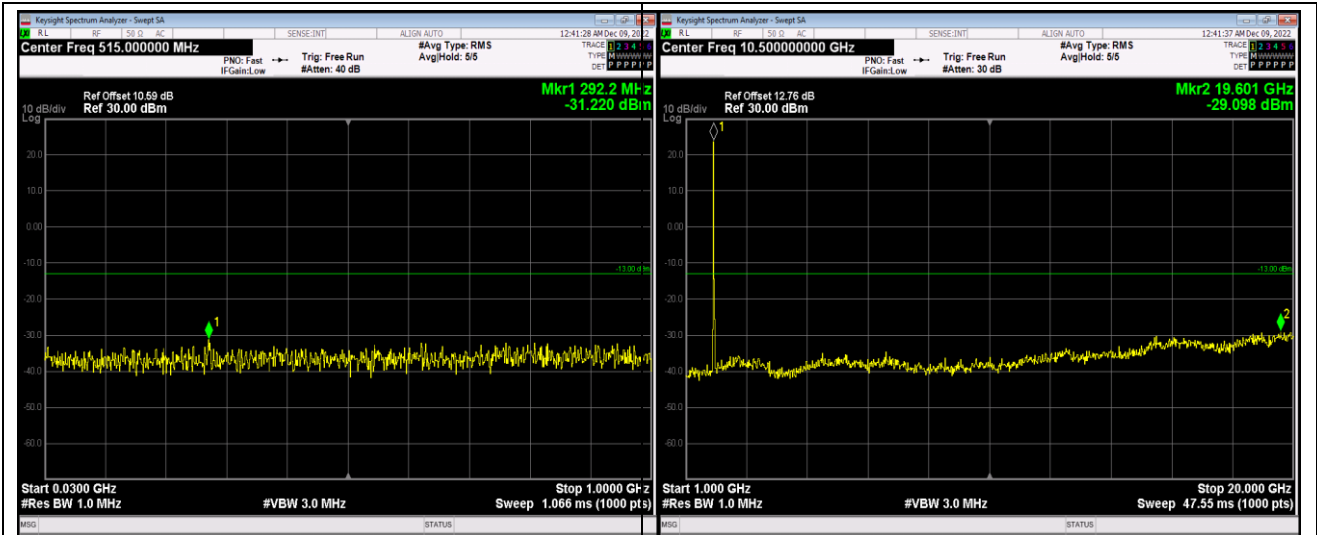

Band2-20MHz-QPSK-19100-1RB#0-Range2:1000~20000MHz

Band2-20MHz-QPSK-19100-1RB#0-Range1:30~1000MHz