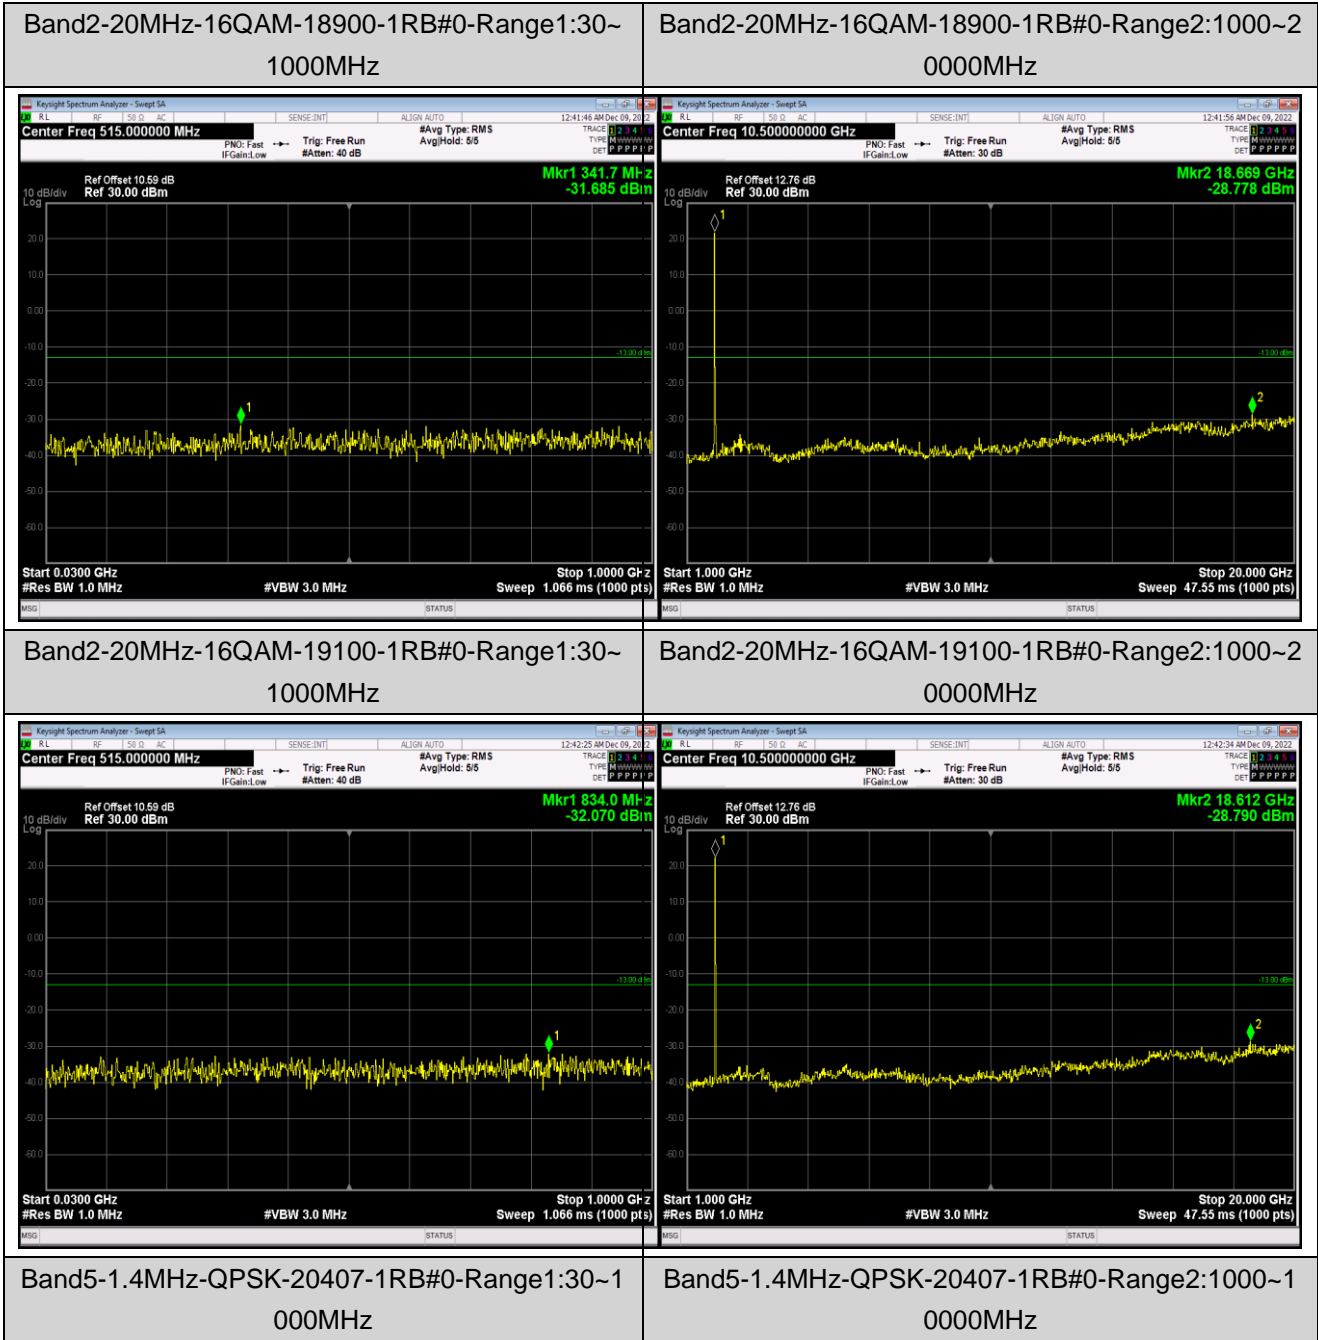

Remark: All bandwidth and all modulation had been tested, but only the worst case data displayed in this report.

Test Graphs

Band2-1.4MHz-16QAM-18607-1RB#0-Range1:30~1000MHz

Band2-1.4MHz-16QAM-18607-1RB#0-Range2:1000~20000MHz

Band2-1.4MHz-16QAM-18900-1RB#0-Range1:30~1000MHz

Band2-1.4MHz-16QAM-18900-1RB#0-Range2:1000~20000MHz

Band2-20MHz-QPSK-19100-1RB#0-Range1:30~1000MHz

Band2-20MHz-QPSK-19100-1RB#0-Range2:1000~20000MHz

Band2-20MHz-16QAM-18700-1RB#0-Range1:30~1000MHz

Band2-20MHz-16QAM-18700-1RB#0-Range2:1000~20000MHz

Band5-1.4MHz-QPSK-20525-1RB#0-Range1:30~1000MHz

Band5-1.4MHz-QPSK-20525-1RB#0-Range2:1000~10000MHz

Band5-1.4MHz-QPSK-20643-1RB#0-Range1:30~1000MHz

Band5-1.4MHz-QPSK-20643-1RB#0-Range2:1000~10000MHz