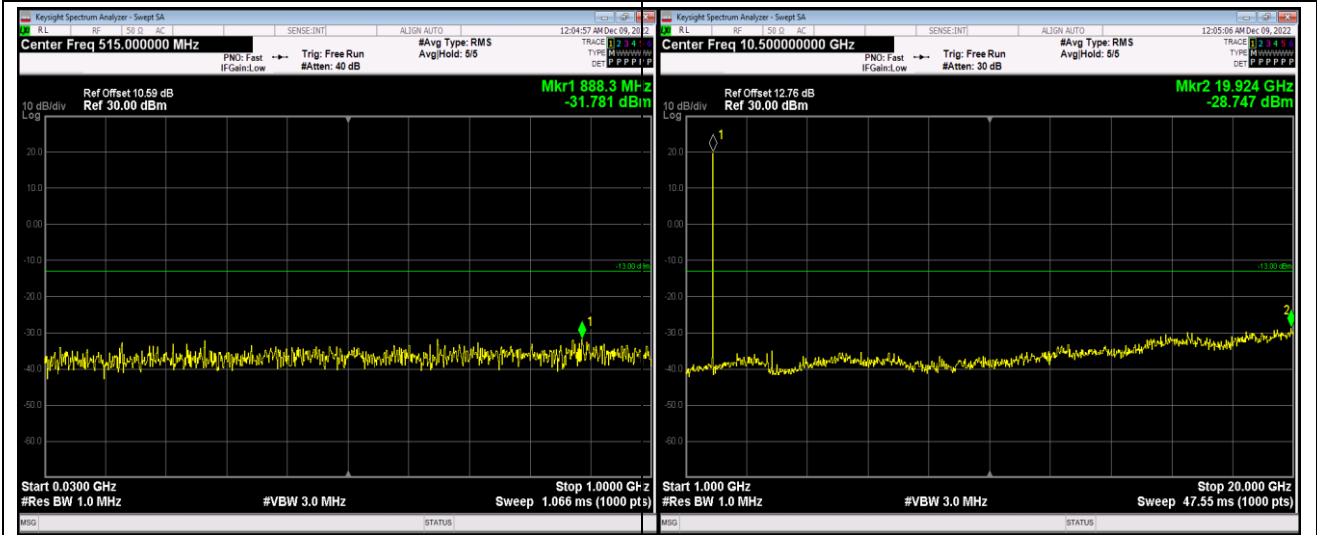

Remark: All bandwidth and all modulation had been tested, but only the worst case data displayed in this report.

Test Graphs

Band2-1.4MHz-16QAM-18607-1RB#0-Range1:30~1000MHz

Band2-1.4MHz-16QAM-18607-1RB#0-Range2:1000~20000MHz