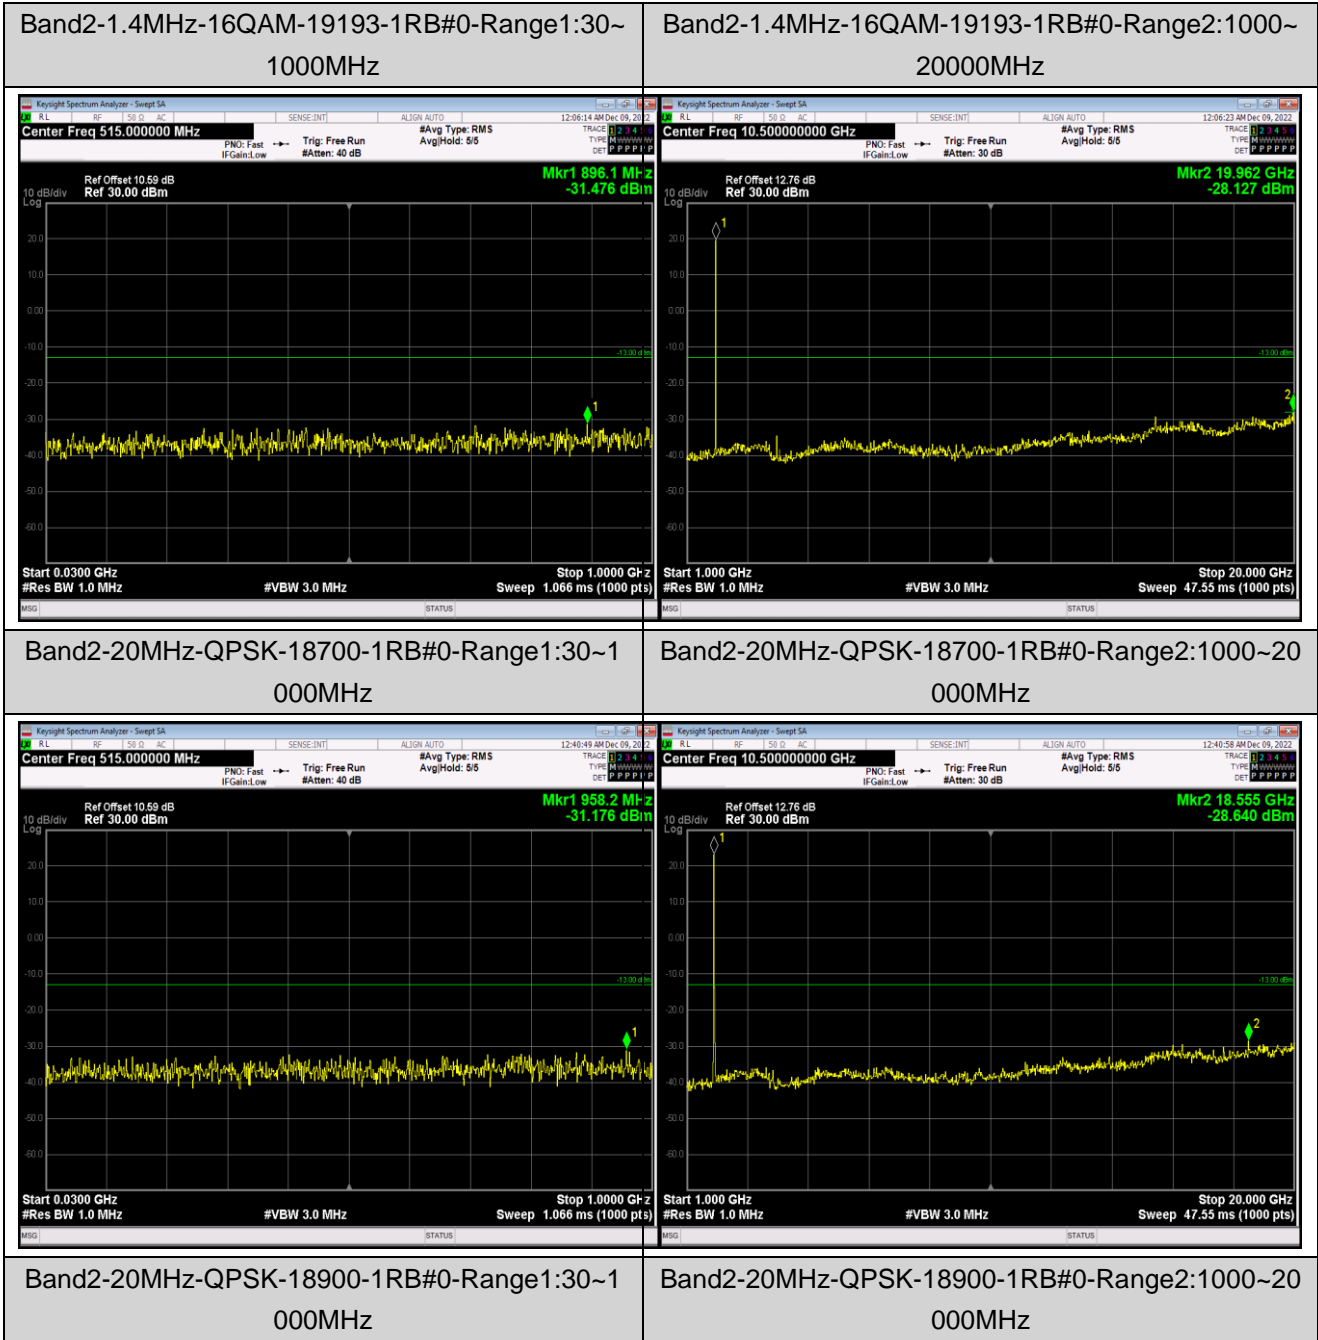

Remark: All bandwidth and all modulation had been tested, but only the worst case data displayed in this report.

Test Graphs

Band2-1.4MHz-16QAM-18607-1RB#0-Range1:30~1000MHz

Band2-1.4MHz-16QAM-18607-1RB#0-Range2:1000~20000MHz

Band2-1.4MHz-16QAM-18900-1RB#0-Range1:30~1000MHz

Band2-1.4MHz-16QAM-18900-1RB#0-Range2:1000~20000MHz

Band2-20MHz-QPSK-19100-1RB#0-Range1:30~1000MHz

Band2-20MHz-QPSK-19100-1RB#0-Range2:1000~20000MHz

Band2-20MHz-16QAM-18700-1RB#0-Range1:30~1000MHz