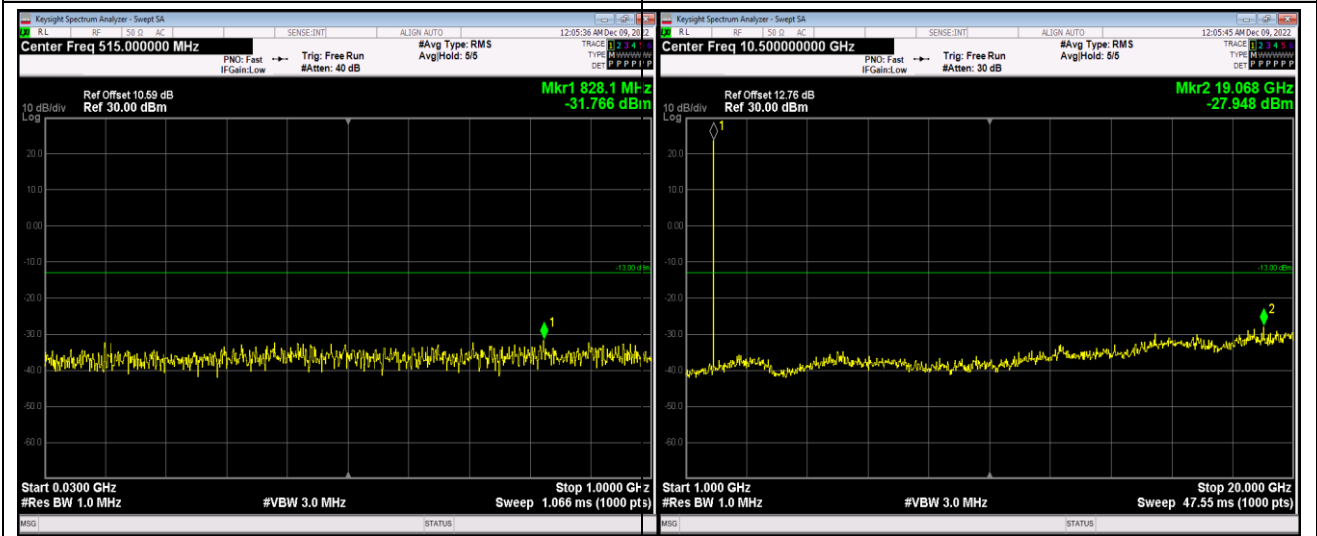

Band2-1.4MHz-16QAM-18900-1RB#0-Range1:30~1000MHz

Band2-1.4MHz-16QAM-18900-1RB#0-Range2:1000~20000MHz