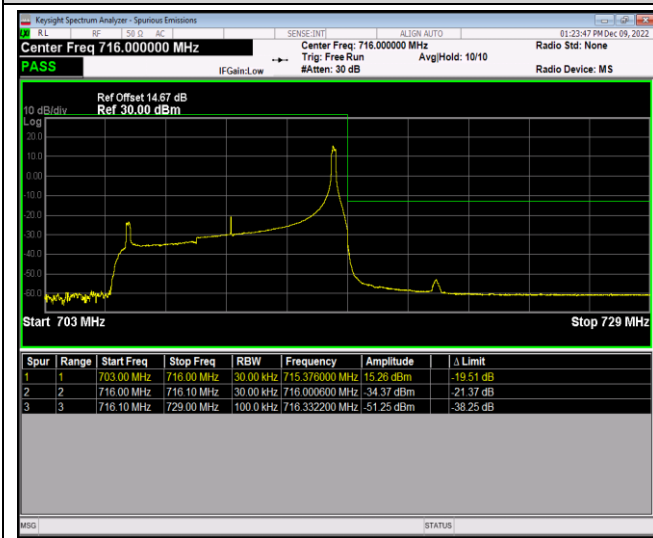

Band17-10MHz-16QAM-23800-1RB#49

Band41-5MHz-QPSK-40265-1RB#0