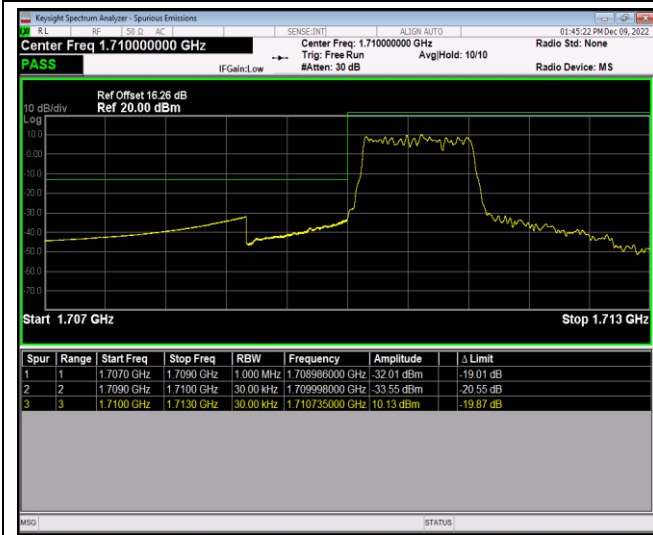

Band66-1.4MHz-QPSK-132665-1RB#0

Band66-1.4MHz-QPSK-132665-1RB#5

Band66-1.4MHz-QPSK-132665-6RB#0

Band66-1.4MHz-16QAM-131979-1RB#0

Band66-1.4MHz-16QAM-131979-1RB#5

Band66-1.4MHz-16QAM-131979-6RB#0

Band66-1.4MHz-16QAM-132665-1RB#0