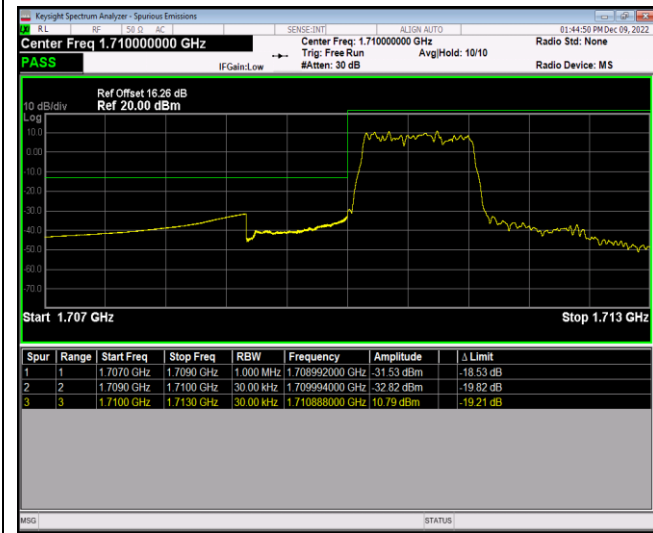

Band66-1.4MHz-QPSK-131979-6RB#0

Band66-1.4MHz-QPSK-132665-1RB#5