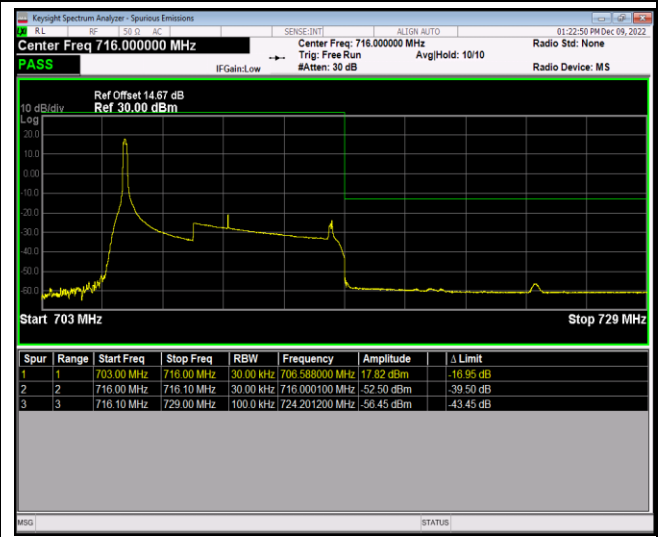

Band17-10MHz-QPSK-23800-1RB#49

Band17-10MHz-QPSK-23800-50RB#0

Band17-10MHz-16QAM-23780-1RB#0

Band17-10MHz-16QAM-23780-1RB#49

Band17-10MHz-16QAM-23780-50RB#0

Band17-10MHz-16QAM-23800-1RB#0

Band17-10MHz-16QAM-23800-1RB#49