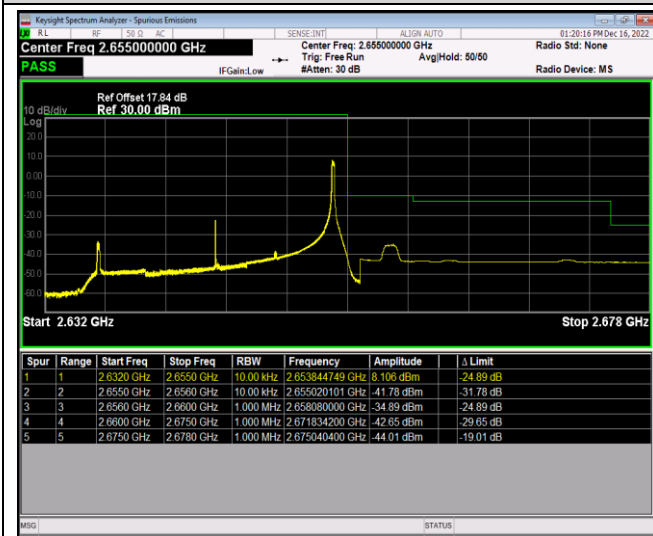

Band41-20MHz-16QAM-40340-100RB#0

Band41-20MHz-16QAM-41140-1RB#0

Band41-20MHz-16QAM-41140-1RB#99

Band41-20MHz-16QAM-41140-100RB#0

Band66-1.4MHz-QPSK-131979-1RB#0

Band66-1.4MHz-QPSK-131979-1RB#5

Band66-1.4MHz-QPSK-131979-6RB#0