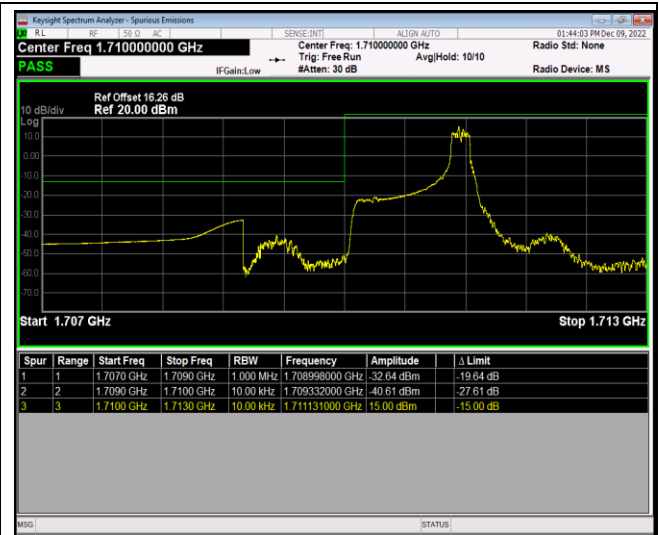

Band41-20MHz-16QAM-40340-100RB#0

Band41-20MHz-16QAM-41140-1RB#0

Band41-20MHz-16QAM-41140-1RB#99

Band41-20MHz-16QAM-41140-100RB#0

Band66-1.4MHz-QPSK-131979-1RB#0

Band66-1.4MHz-QPSK-131979-1RB#5

Band66-1.4MHz-QPSK-131979-6RB#0