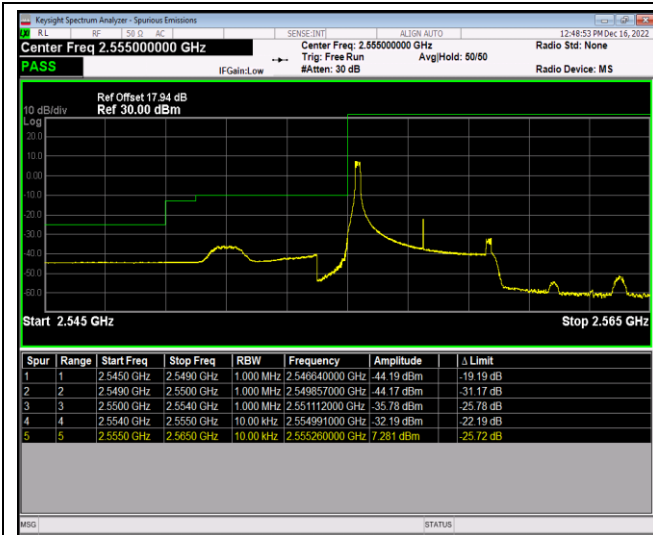

Band41-5MHz-QPSK-40265-1RB#0

Band41-5MHz-QPSK-40265-25RB#0