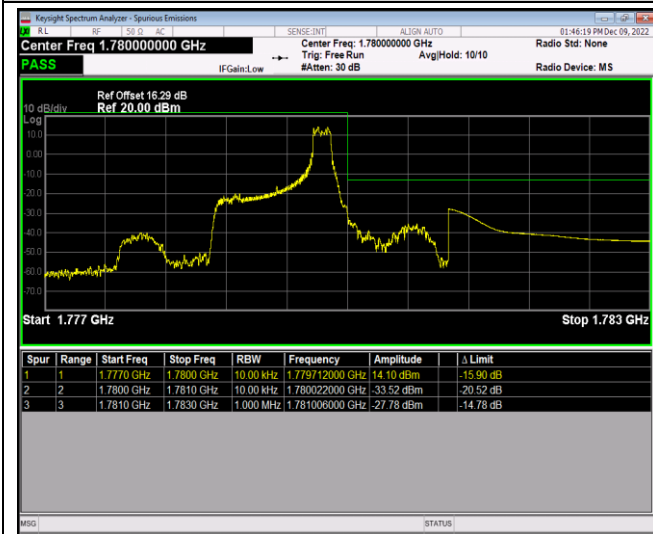

Band66-1.4MHz-QPSK-132665-1RB#5

Band66-1.4MHz-16QAM-131979-1RB#0