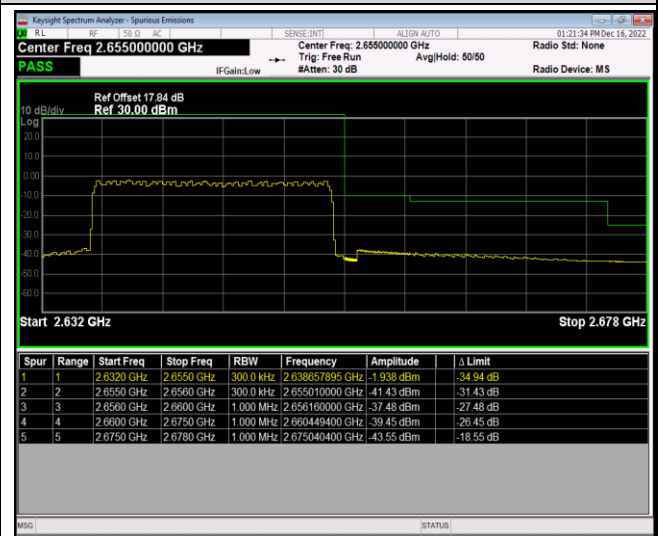

Band41-20MHz-16QAM-40340-100RB#0

Band41-20MHz-16QAM-41140-1RB#0

Band41-20MHz-16QAM-41140-1RB#99

Band41-20MHz-16QAM-41140-100RB#0

Band66-1.4MHz-QPSK-131979-1RB#0

Band66-1.4MHz-QPSK-131979-1RB#5

Band66-1.4MHz-QPSK-131979-6RB#0