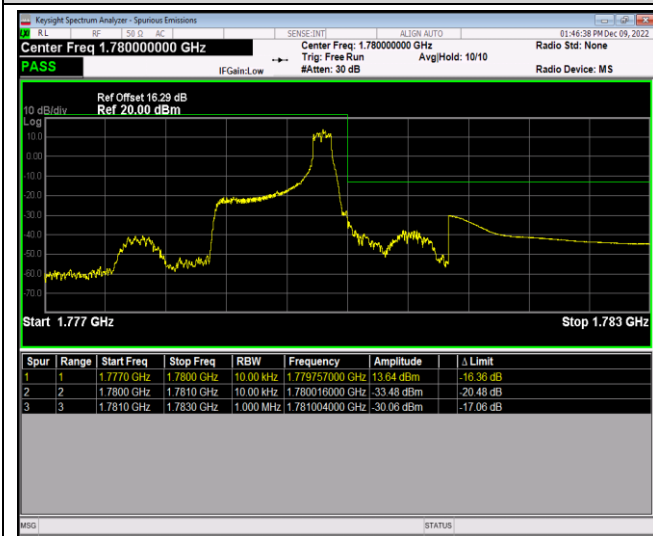

Band66-1.4MHz-16QAM-132665-1RB#5

Band66-20MHz-QPSK-132072-1RB#0