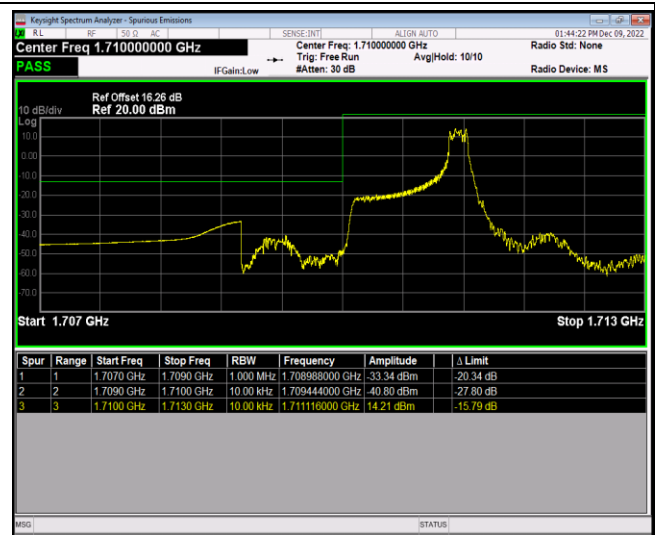

Band66-1.4MHz-QPSK-132665-1RB#0

Band66-1.4MHz-QPSK-132665-1RB#5

Band66-1.4MHz-QPSK-132665-6RB#0

Band66-1.4MHz-16QAM-131979-1RB#0

Band66-1.4MHz-16QAM-131979-1RB#5

Band66-1.4MHz-16QAM-131979-6RB#0

Band66-1.4MHz-16QAM-132665-1RB#0