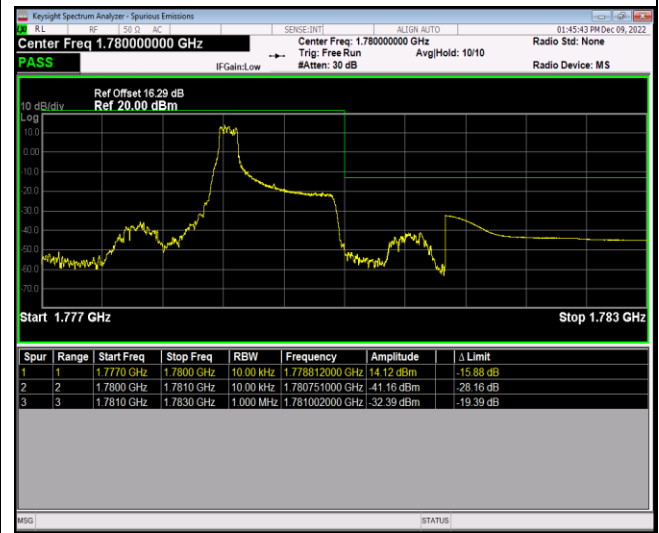

Band66-1.4MHz-QPSK-132665-1RB#0

Band66-1.4MHz-QPSK-132665-6RB#0