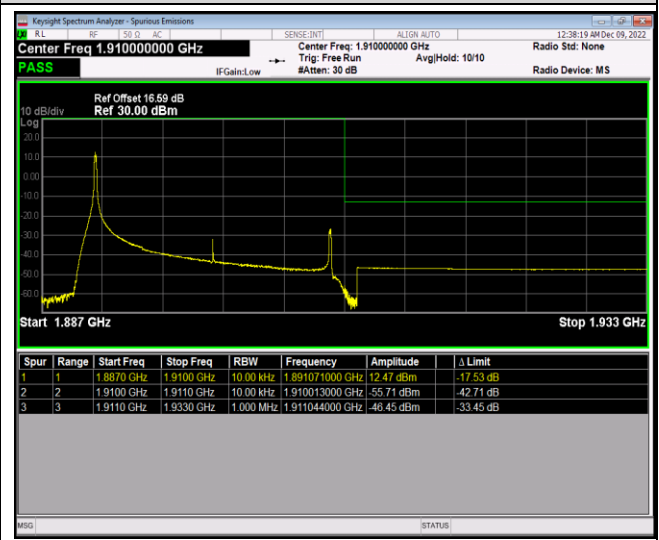

Remark: All bandwidth and all modulation had been tested, but only the worst case data displayed in this report.

Test Graphs

Band2-20MHz-QPSK-18700-100RB#0

Band2-20MHz-QPSK-19100-1RB#0

Band2-20MHz-QPSK-19100-1RB#99