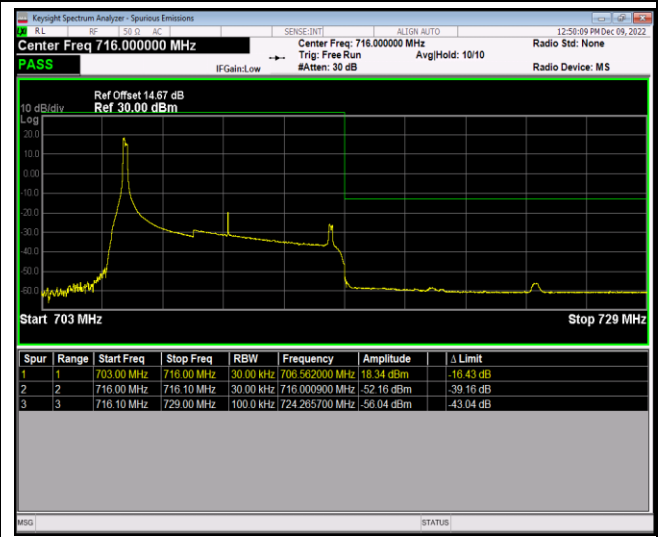

Band12-1.4MHz-16QAM-23173-6RB#0

Band12-10MHz-QPSK-23060-1RB#0

Band12-10MHz-QPSK-23060-1RB#49

Band12-10MHz-QPSK-23060-50RB#0

Band12-10MHz-QPSK-23130-1RB#0

Band12-10MHz-QPSK-23130-1RB#49

Band12-10MHz-QPSK-23130-50RB#0