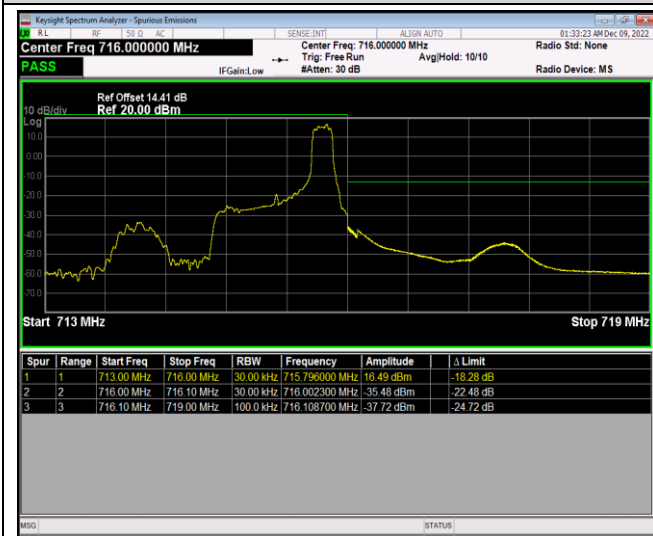

Band12-1.4MHz-16QAM-23173-1RB#5

Band12-10MHz-QPSK-23060-1RB#0