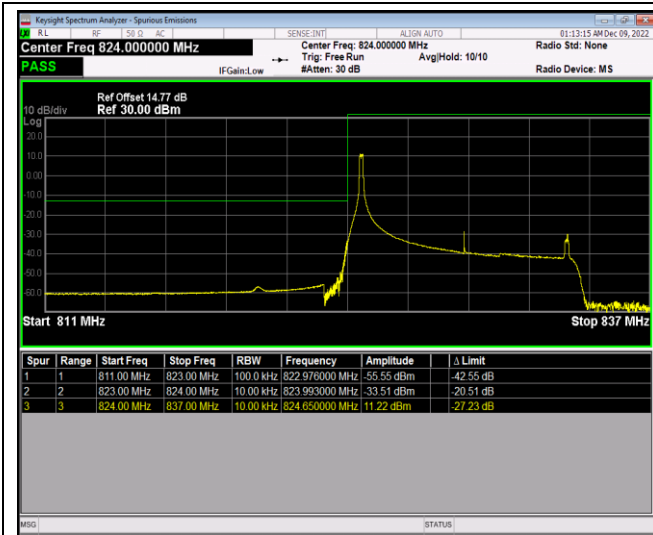

Band5-1.4MHz-16QAM-20407-1RB#5

Band5-1.4MHz-16QAM-20407-6RB#0

Band5-1.4MHz-16QAM-20643-1RB#0

Band5-1.4MHz-16QAM-20643-1RB#5

Band5-1.4MHz-16QAM-20643-6RB#0

Band5-10MHz-QPSK-20450-1RB#0

Band5-10MHz-QPSK-20450-1RB#49