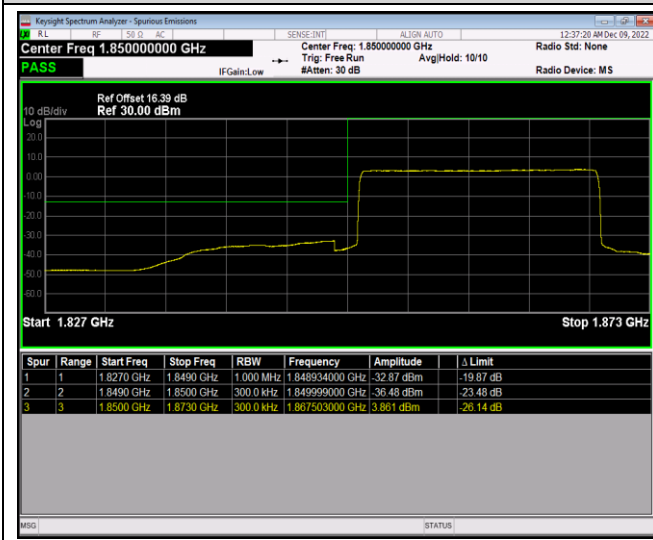

Remark: All bandwidth and all modulation had been tested, but only the worst case data displayed in this report.

Test Graphs

Band2-20MHz-QPSK-18700-100RB#0

Band2-20MHz-QPSK-19100-1RB#0

Band2-20MHz-QPSK-19100-1RB#99