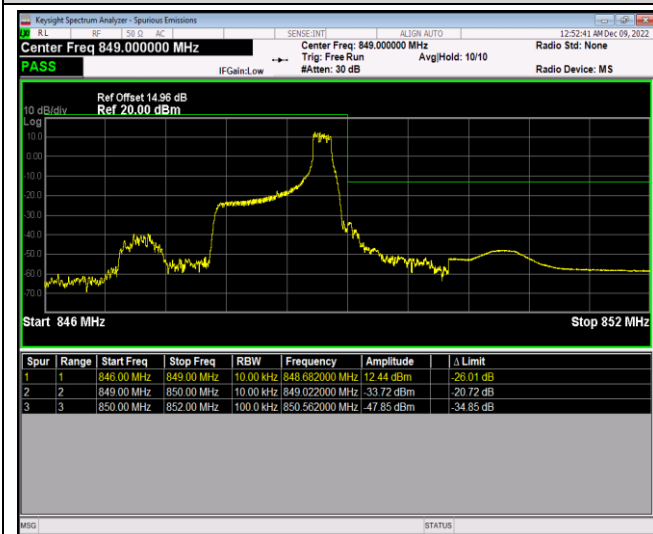

Band5-1.4MHz-16QAM-20407-1RB#5

Band5-1.4MHz-16QAM-20407-6RB#0

Band5-1.4MHz-16QAM-20643-1RB#0

Band5-1.4MHz-16QAM-20643-1RB#5

Band5-1.4MHz-16QAM-20643-6RB#0

Band5-10MHz-QPSK-20450-1RB#0

Band5-10MHz-QPSK-20450-1RB#49