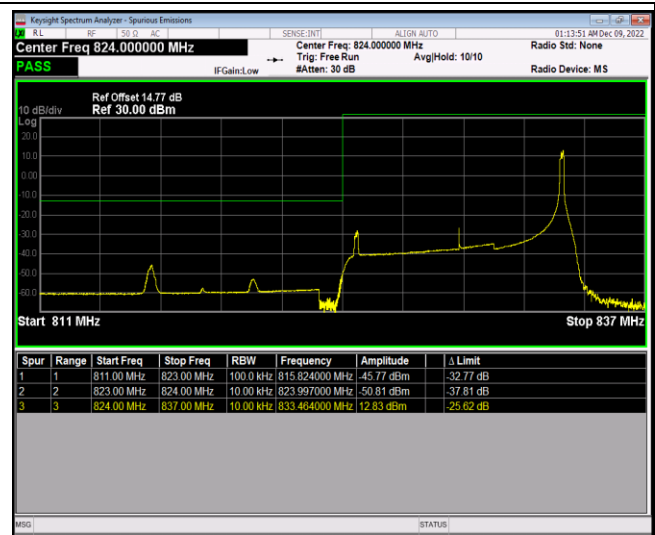

Band5-10MHz-QPSK-20450-1RB#49

Band5-10MHz-QPSK-20600-1RB#0