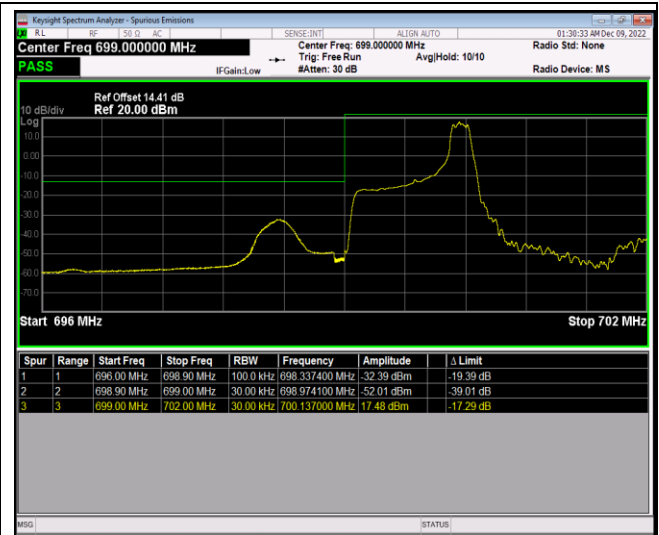

Band12-1.4MHz-16QAM-23017-1RB#5

Band12-1.4MHz-16QAM-23173-1RB#0