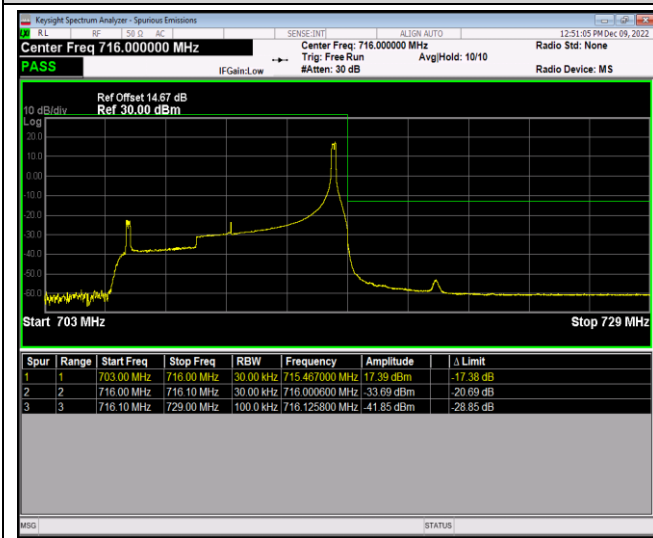

Band12-1.4MHz-16QAM-23173-6RB#0

Band12-10MHz-QPSK-23060-1RB#0

Band12-10MHz-QPSK-23060-1RB#49

Band12-10MHz-QPSK-23060-50RB#0

Band12-10MHz-QPSK-23130-1RB#0

Band12-10MHz-QPSK-23130-1RB#49

Band12-10MHz-QPSK-23130-50RB#0