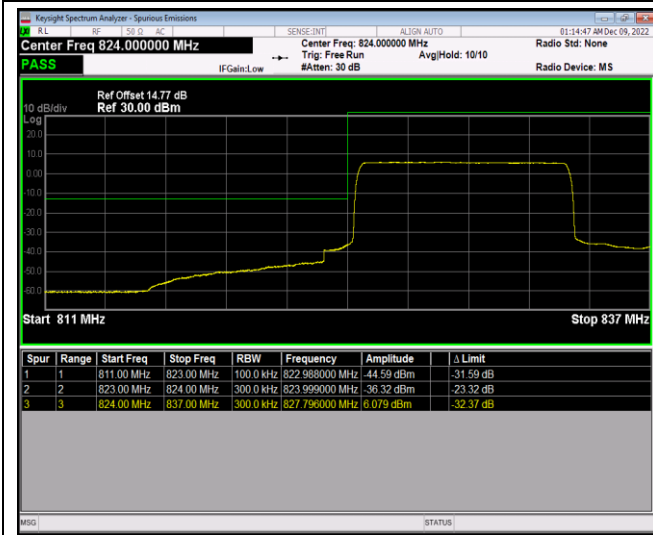

Band5-10MHz-QPSK-20450-50RB#0

Band5-10MHz-QPSK-20600-1RB#49