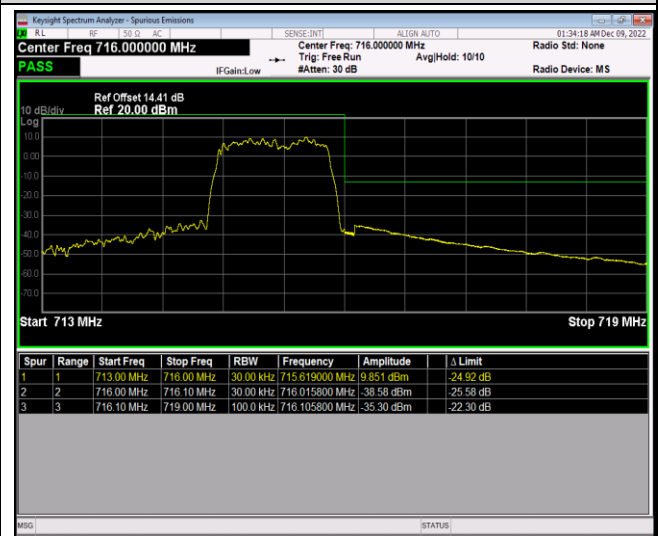

Band12-1.4MHz-16QAM-23173-6RB#0

Band12-10MHz-QPSK-23060-1RB#49