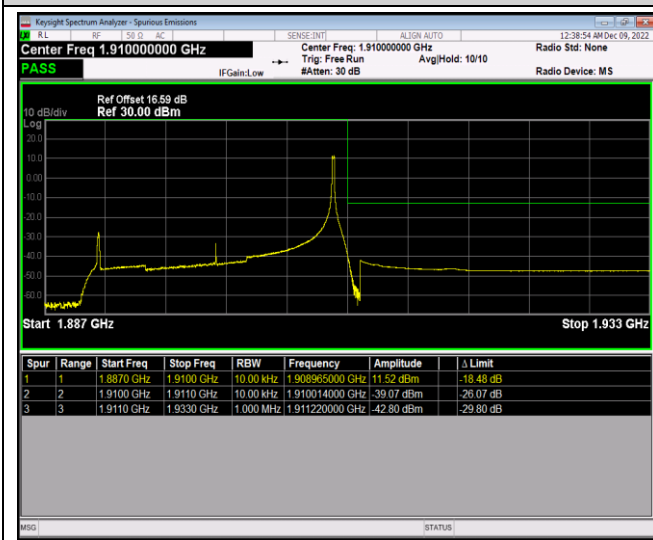

Band2-20MHz-QPSK-19100-1RB#99

Band2-20MHz-16QAM-18700-1RB#0