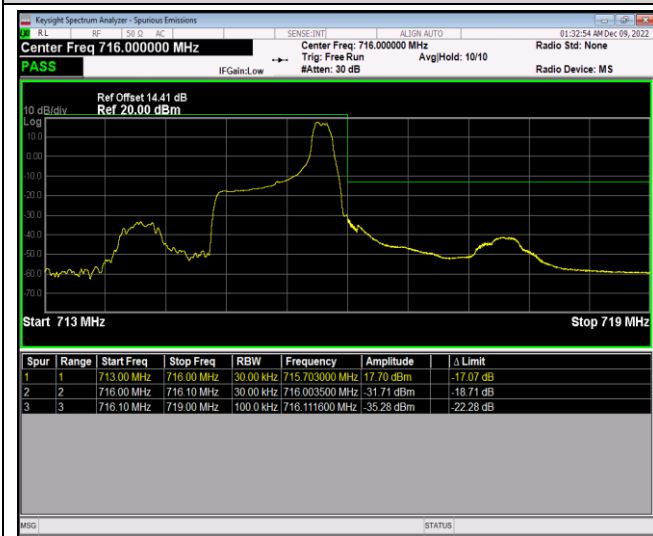

Band12-1.4MHz-QPSK-23173-1RB#5

Band12-1.4MHz-16QAM-23017-1RB#0