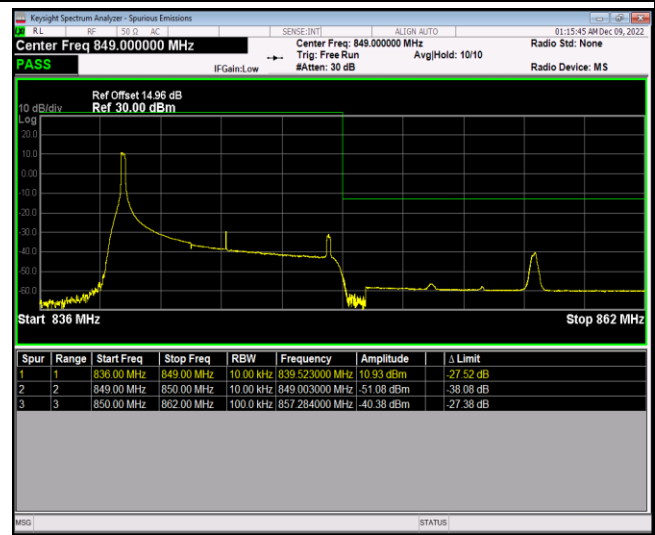

Band5-10MHz-QPSK-20600-1RB#0

Band5-10MHz-QPSK-20600-50RB#0