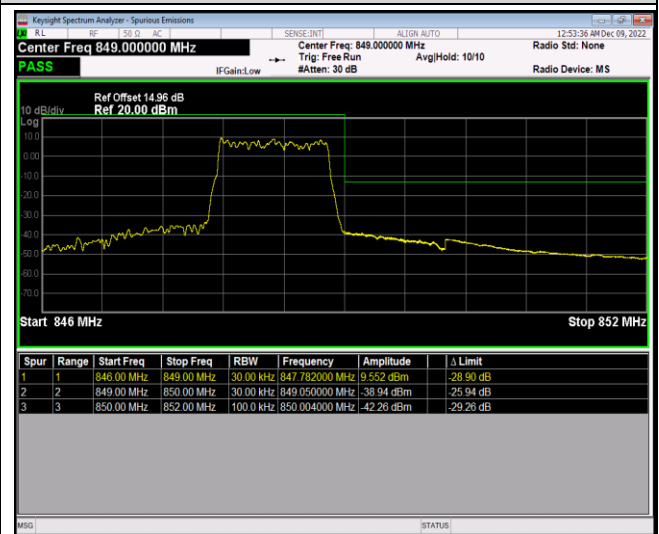

Band5-1.4MHz-16QAM-20407-1RB#5

Band5-1.4MHz-16QAM-20407-6RB#0

Band5-1.4MHz-16QAM-20643-1RB#0

Band5-1.4MHz-16QAM-20643-1RB#5

Band5-1.4MHz-16QAM-20643-6RB#0

Band5-10MHz-QPSK-20450-1RB#0

Band5-10MHz-QPSK-20450-1RB#49