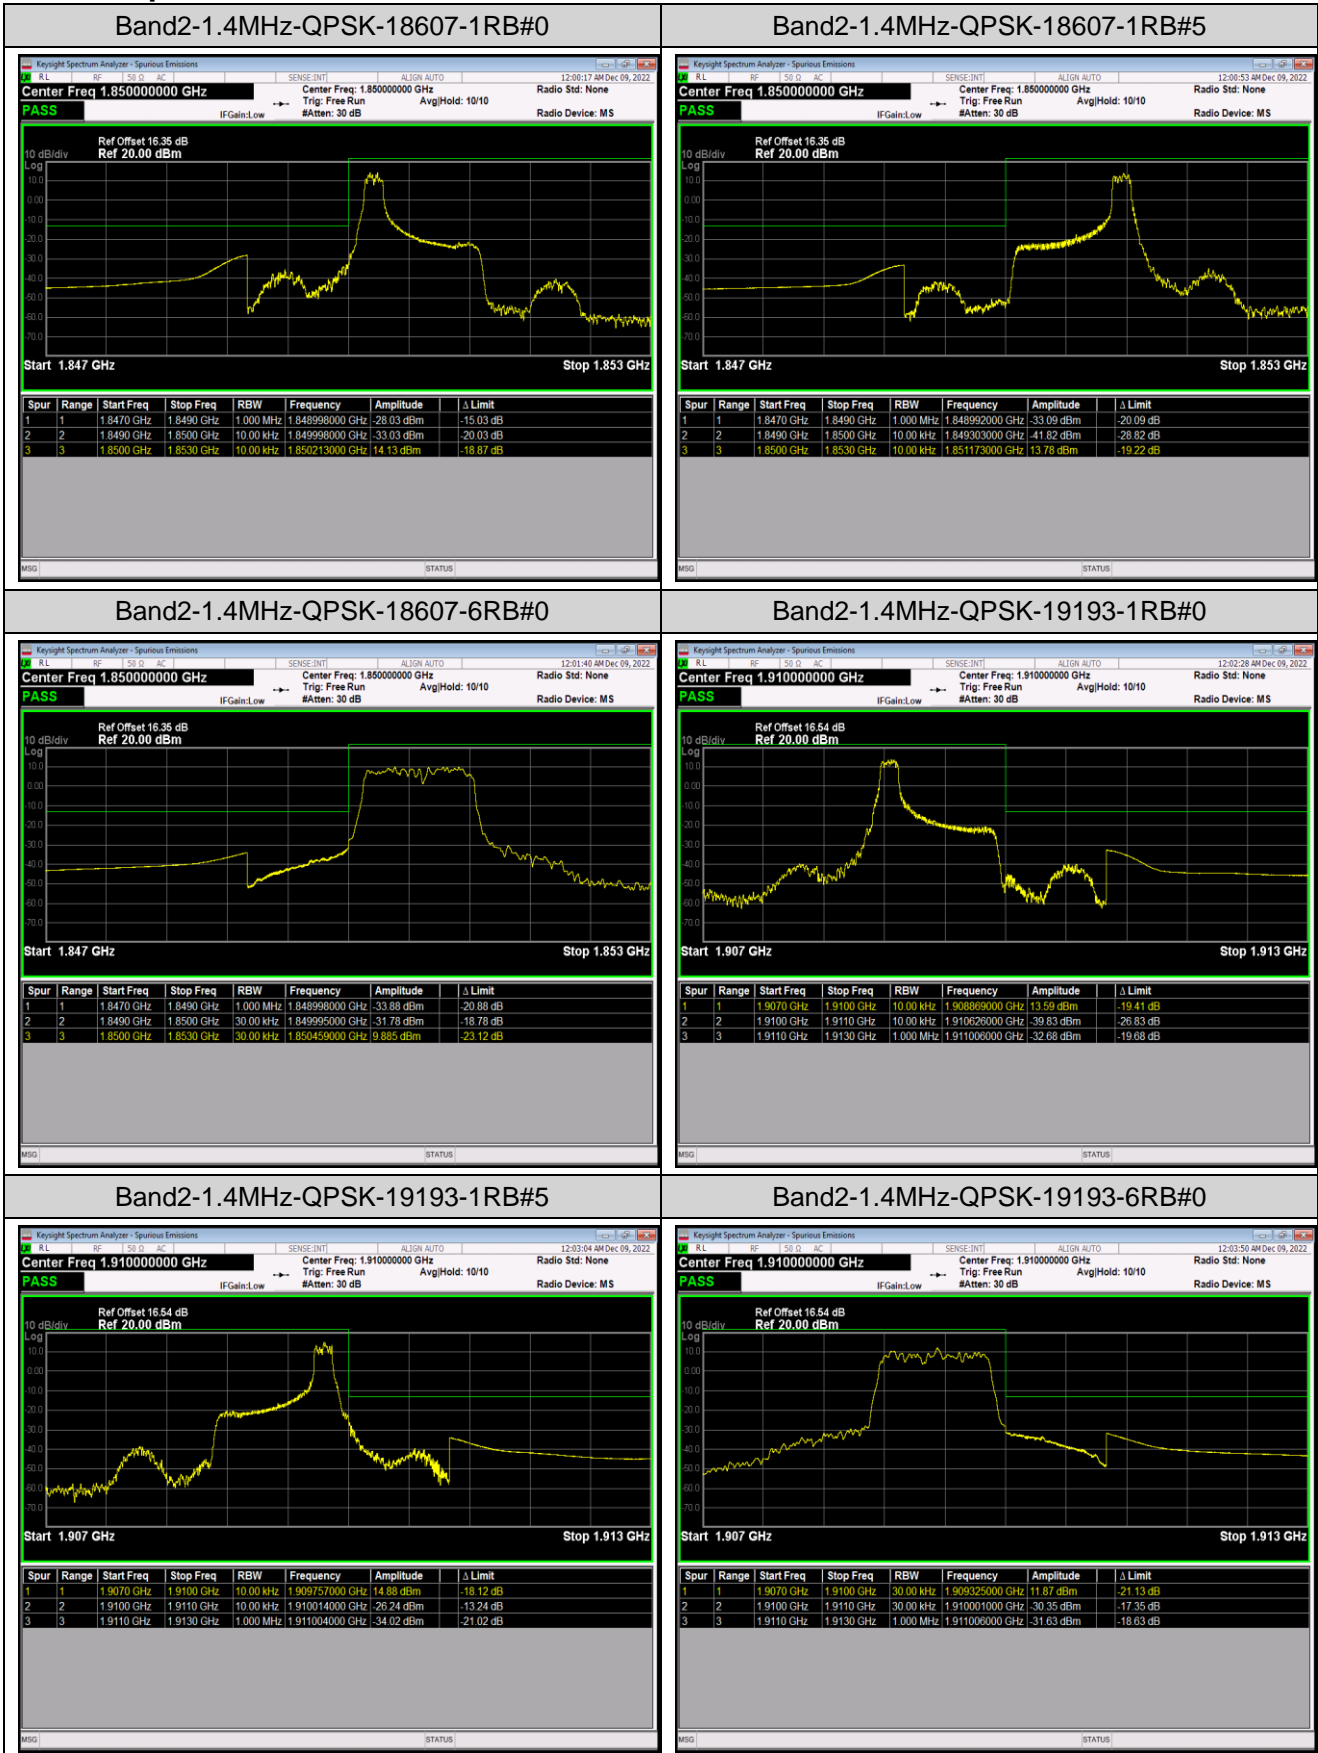

Test Graphs