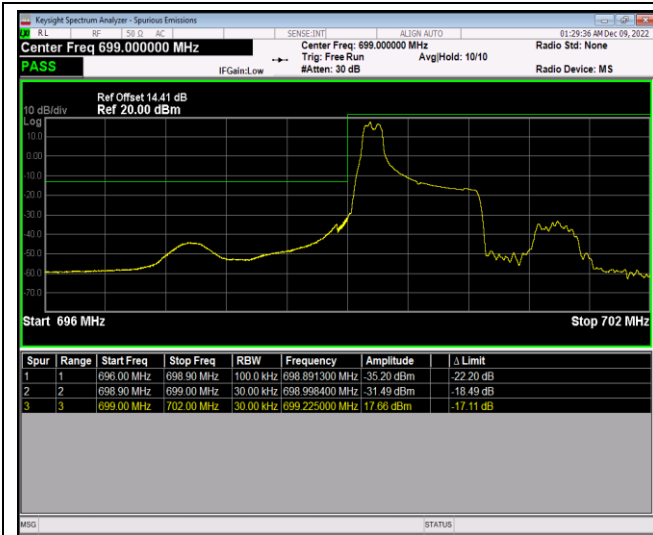

Band12-1.4MHz-QPSK-23173-1RB#5

Band12-1.4MHz-QPSK-23173-6RB#0

Band12-1.4MHz-16QAM-23017-1RB#0

Band12-1.4MHz-16QAM-23017-1RB#5

Band12-1.4MHz-16QAM-23017-6RB#0

Band12-1.4MHz-16QAM-23173-1RB#0

Band12-1.4MHz-16QAM-23173-1RB#5