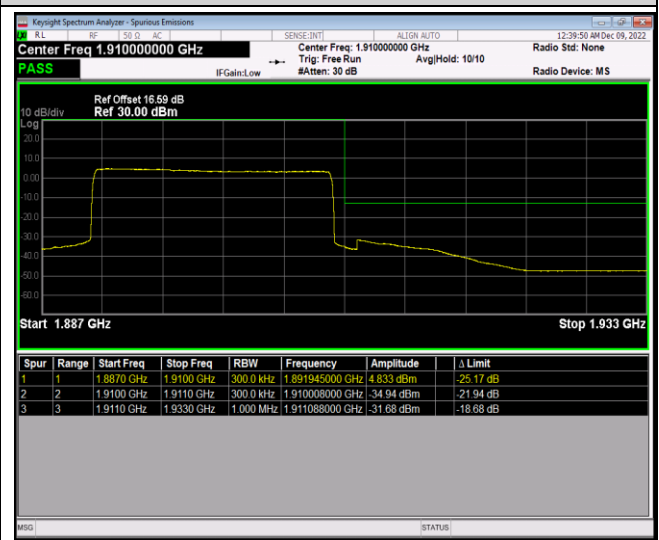

Band2-20MHz-QPSK-19100-100RB#0

Band2-20MHz-16QAM-18700-1RB#99