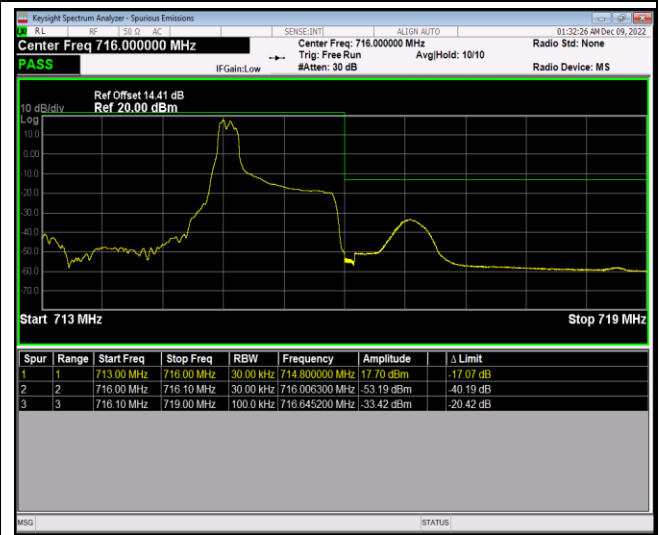

Band12-1.4MHz-16QAM-23173-1RB#0

Band12-1.4MHz-16QAM-23173-6RB#0