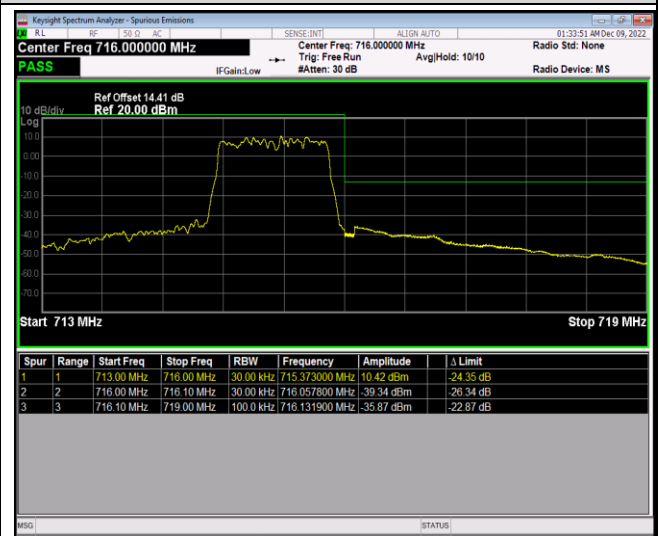

Band12-1.4MHz-QPSK-23173-6RB#0

Band12-1.4MHz-16QAM-23017-1RB#5