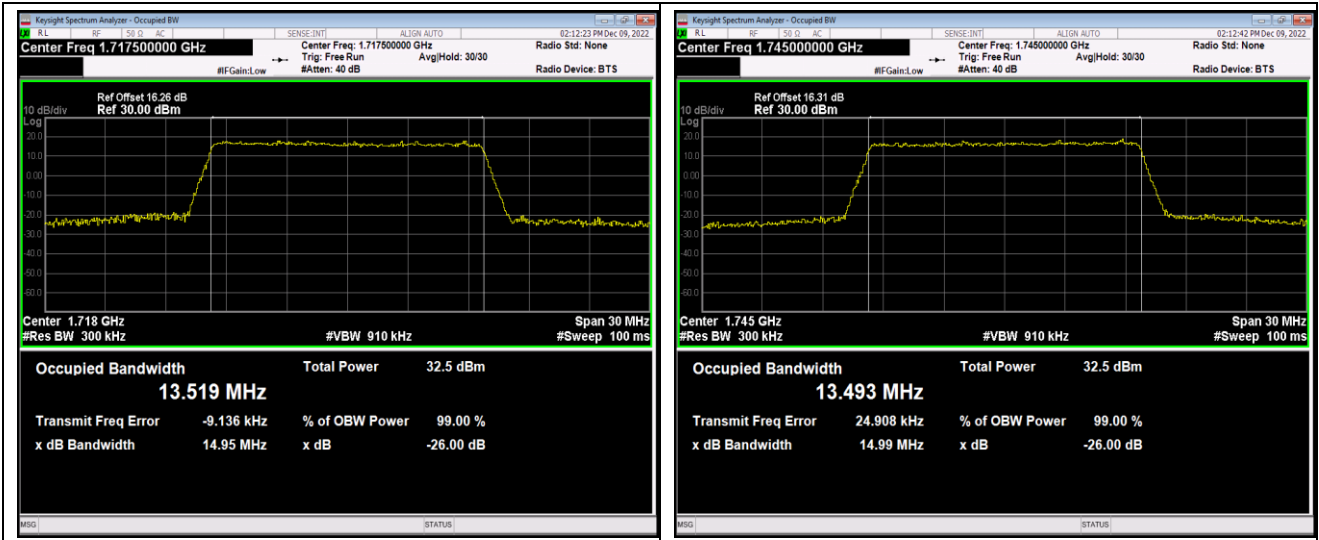

Band66-10MHz-16QAM-132022-50RB#0

Band66-10MHz-16QAM-132322-50RB#0

Band66-10MHz-16QAM-132622-50RB#0

Band66-15MHz-QPSK-132047-75RB#0

Band66-15MHz-QPSK-132322-75RB#0

Band66-15MHz-QPSK-132597-75RB#0

Band66-15MHz-16QAM-132047-75RB#0