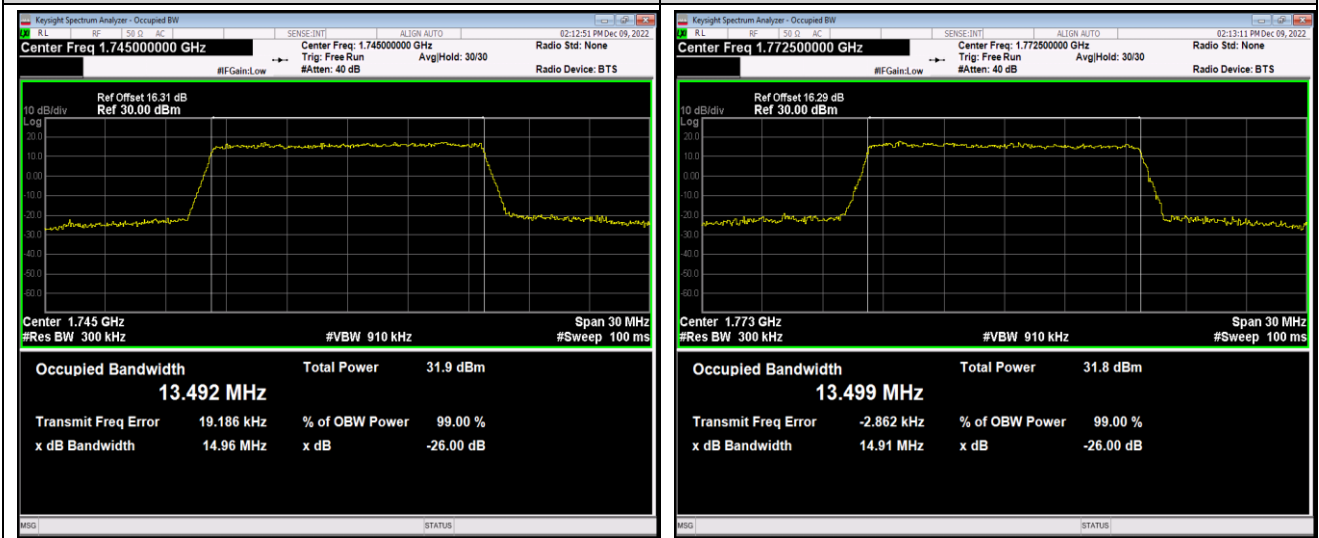

Band66-15MHz-16QAM-132322-75RB#0

Band66-15MHz-16QAM-132597-75RB#0

Band66-20MHz-QPSK-132072-100RB#0

Band66-20MHz-QPSK-132322-100RB#0