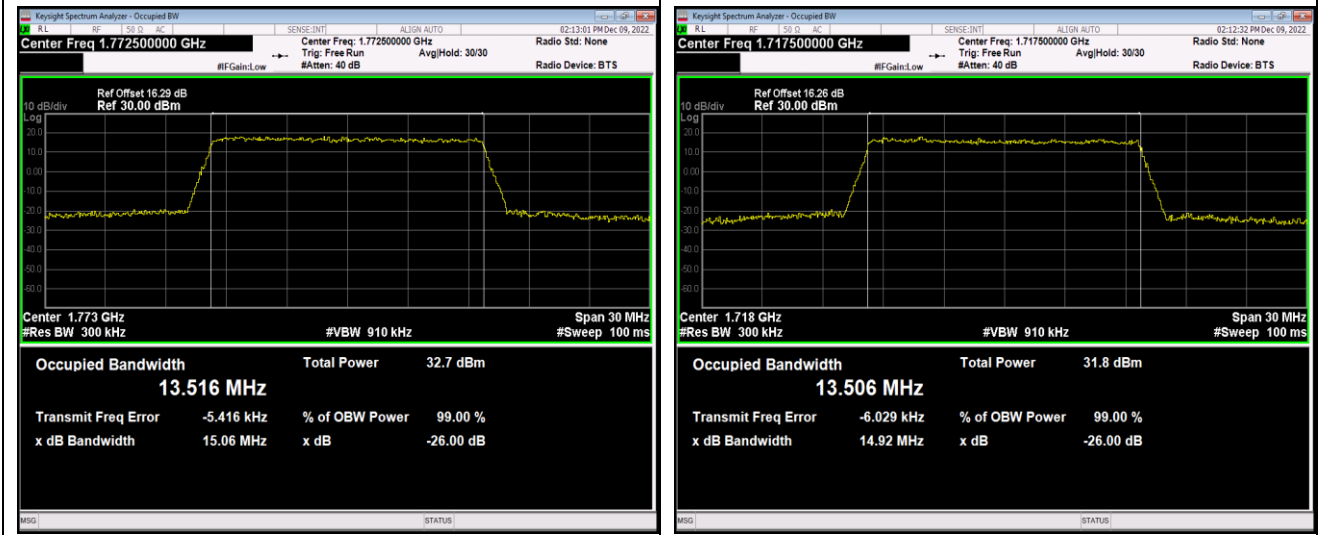

Band66-10MHz-16QAM-132022-50RB#0

Band66-10MHz-16QAM-132322-50RB#0

Band66-10MHz-16QAM-132622-50RB#0

Band66-15MHz-QPSK-132047-75RB#0

Band66-15MHz-QPSK-132322-75RB#0

Band66-15MHz-QPSK-132597-75RB#0

Band66-15MHz-16QAM-132047-75RB#0