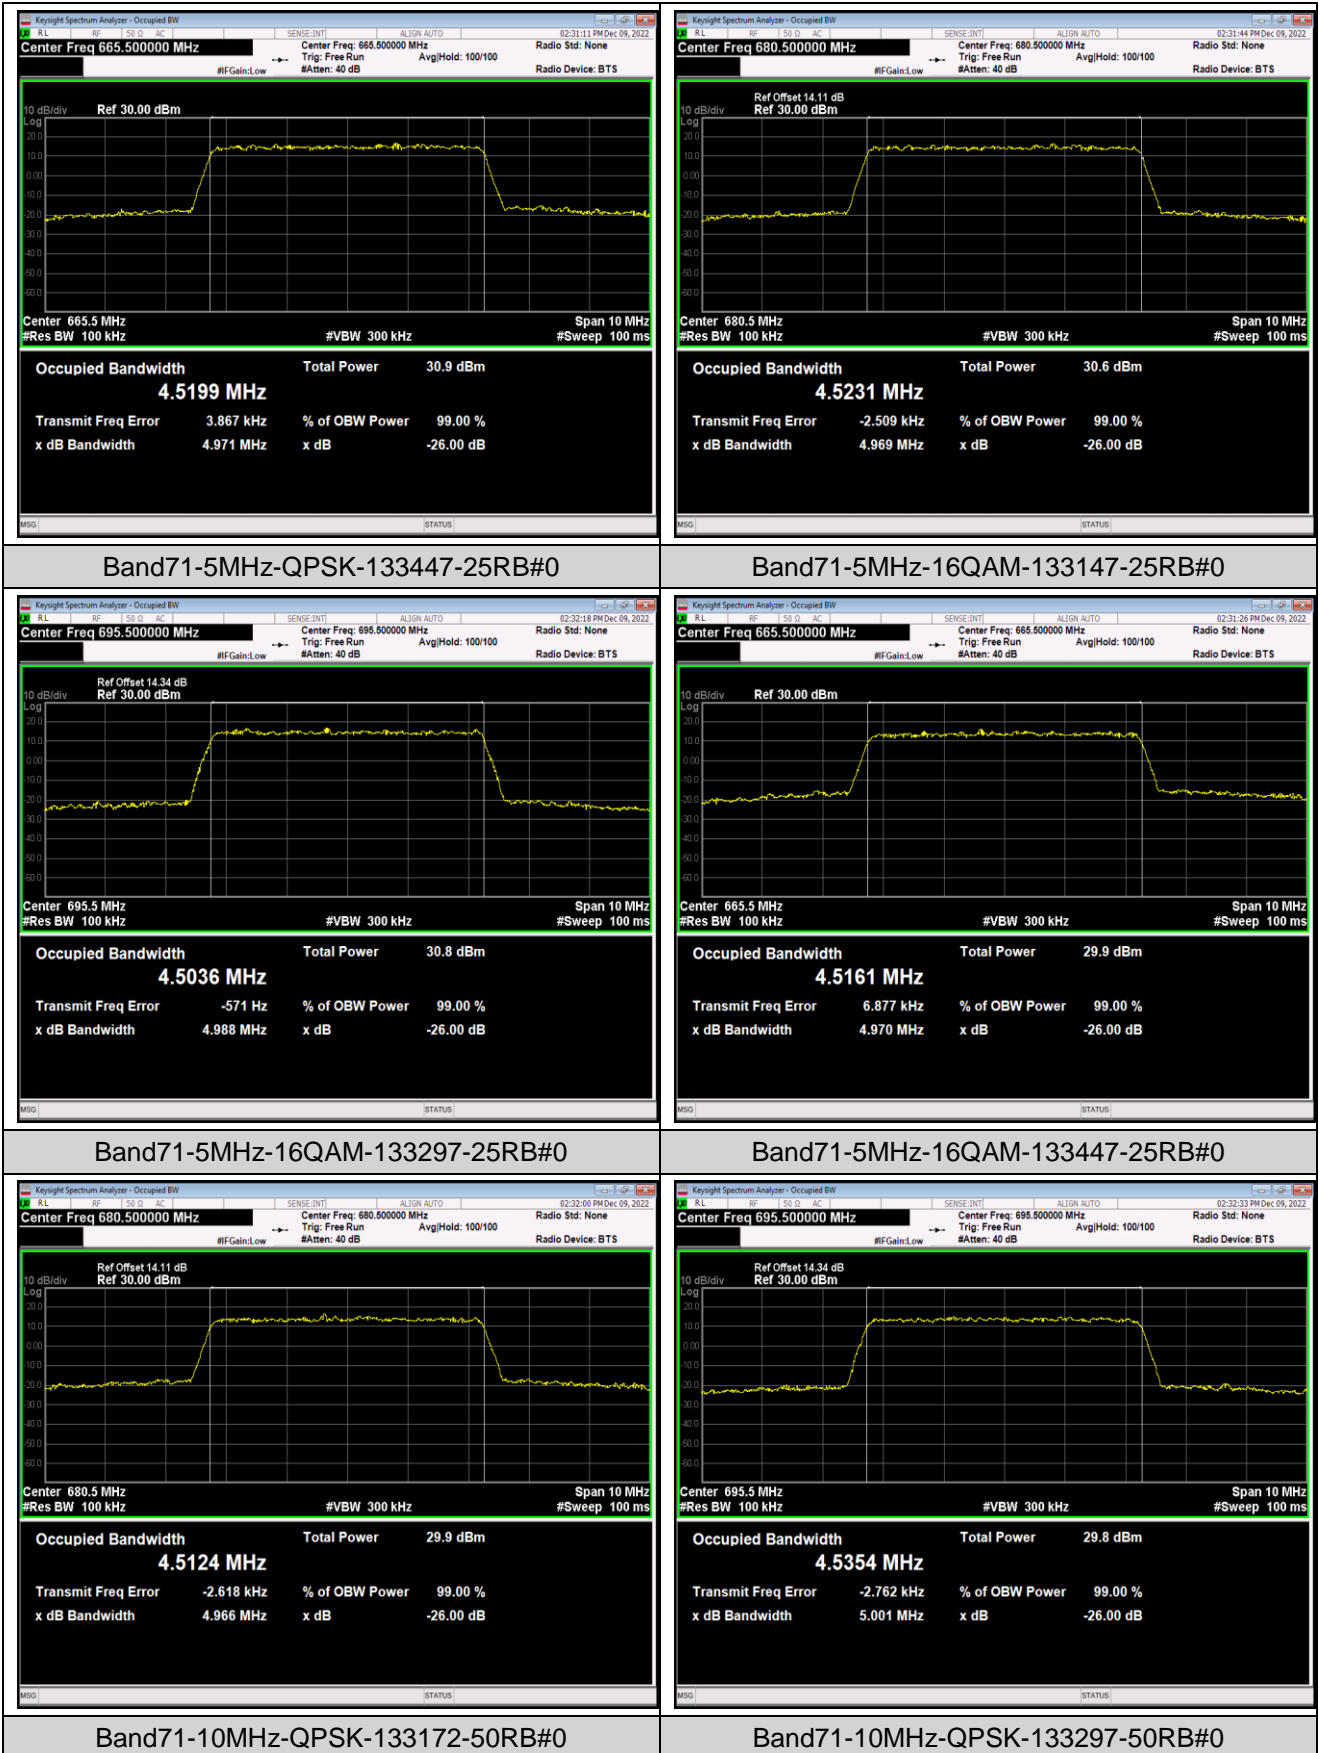

Band66-20MHz-16QAM-132572-100RB#0

Band71-5MHz-QPSK-133147-25RB#0

Band71-5MHz-QPSK-133297-25RB#0

Appendix D: Band Edge

Test Result (worst case)

Band	Bandwidth	Modulation	Channel	RB Config.	Result (dBm)	Verdict
Band2	1.4MHz	QPSK	18607	1RB#0	-28.03,-33.03	PASS
Band2	1.4MHz	QPSK	18607	1RB#5	-33.09,-41.82	PASS
Band2	1.4MHz	QPSK	18607	6RB#0	-33.88,-31.78	PASS
Band2	1.4MHz	QPSK	19193	1RB#0	-39.83,-32.68	PASS
Band2	1.4MHz	QPSK	19193	1RB#5	-26.24,-34.02	PASS
Band2	1.4MHz	QPSK	19193	6RB#0	-30.35,-31.63	PASS
Band2	1.4MHz	16QAM	18607	1RB#0	-29.81,-34.76	PASS
Band2	1.4MHz	16QAM	18607	1RB#5	-35.10,-41.09	PASS
Band2	1.4MHz	16QAM	18607	6RB#0	-35.56,-33.32	PASS
Band2	1.4MHz	16QAM	19193	1RB#0	-39.27,-33.41	PASS
Band2	1.4MHz	16QAM	19193	1RB#5	-30.62,-35.17	PASS
Band2	1.4MHz	16QAM	19193	6RB#0	-32.94,-34.09	PASS
Band2	20MHz	QPSK	18700	1RB#0	-42.67,-38.54	PASS
Band2	20MHz	QPSK	18700	1RB#99	-45.38,-56.01	PASS
Band2	20MHz	QPSK	18700	100RB#0	-32.87,-36.48	PASS
Band2	20MHz	QPSK	19100	1RB#0	-55.71,-46.45	PASS
Band2	20MHz	QPSK	19100	1RB#99	-39.07,-42.80	PASS
Band2	20MHz	QPSK	19100	100RB#0	-34.94,-31.68	PASS
Band2	20MHz	16QAM	18700	1RB#0	-43.37,-37.65	PASS
Band2	20MHz	16QAM	18700	1RB#99	-46.73,-56.69	PASS
Band2	20MHz	16QAM	18700	100RB#0	-35.97,-39.61	PASS
Band2	20MHz	16QAM	19100	1RB#0	-58.42,-46.60	PASS
Band2	20MHz	16QAM	19100	1RB#99	-37.46,-44.03	PASS
Band2	20MHz	16QAM	19100	100RB#0	-38.66,-36.17	PASS
Band5	1.4MHz	QPSK	20407	1RB#0	-44.86,-30.33	PASS
Band5	1.4MHz	QPSK	20407	1RB#5	-54.56,-38.31	PASS
Band5	1.4MHz	QPSK	20407	6RB#0	-43.37,-37.80	PASS
Band5	1.4MHz	QPSK	20643	1RB#0	-38.67,-53.95	PASS
Band5	1.4MHz	QPSK	20643	1RB#5	-31.21,-46.02	PASS
Band5	1.4MHz	QPSK	20643	6RB#0	-38.73,-43.32	PASS
Band5	1.4MHz	16QAM	20407	1RB#0	-46.67,-34.14	PASS
Band5	1.4MHz	16QAM	20407	1RB#5	-54.35,-39.28	PASS
Band5	1.4MHz	16QAM	20407	6RB#0	-43.28,-37.61	PASS
Band5	1.4MHz	16QAM	20643	1RB#0	-40.45,-54.17	PASS
Band5	1.4MHz	16QAM	20643	1RB#5	-33.72,-47.85	PASS
Band5	1.4MHz	16QAM	20643	6RB#0	-38.94,-42.26	PASS