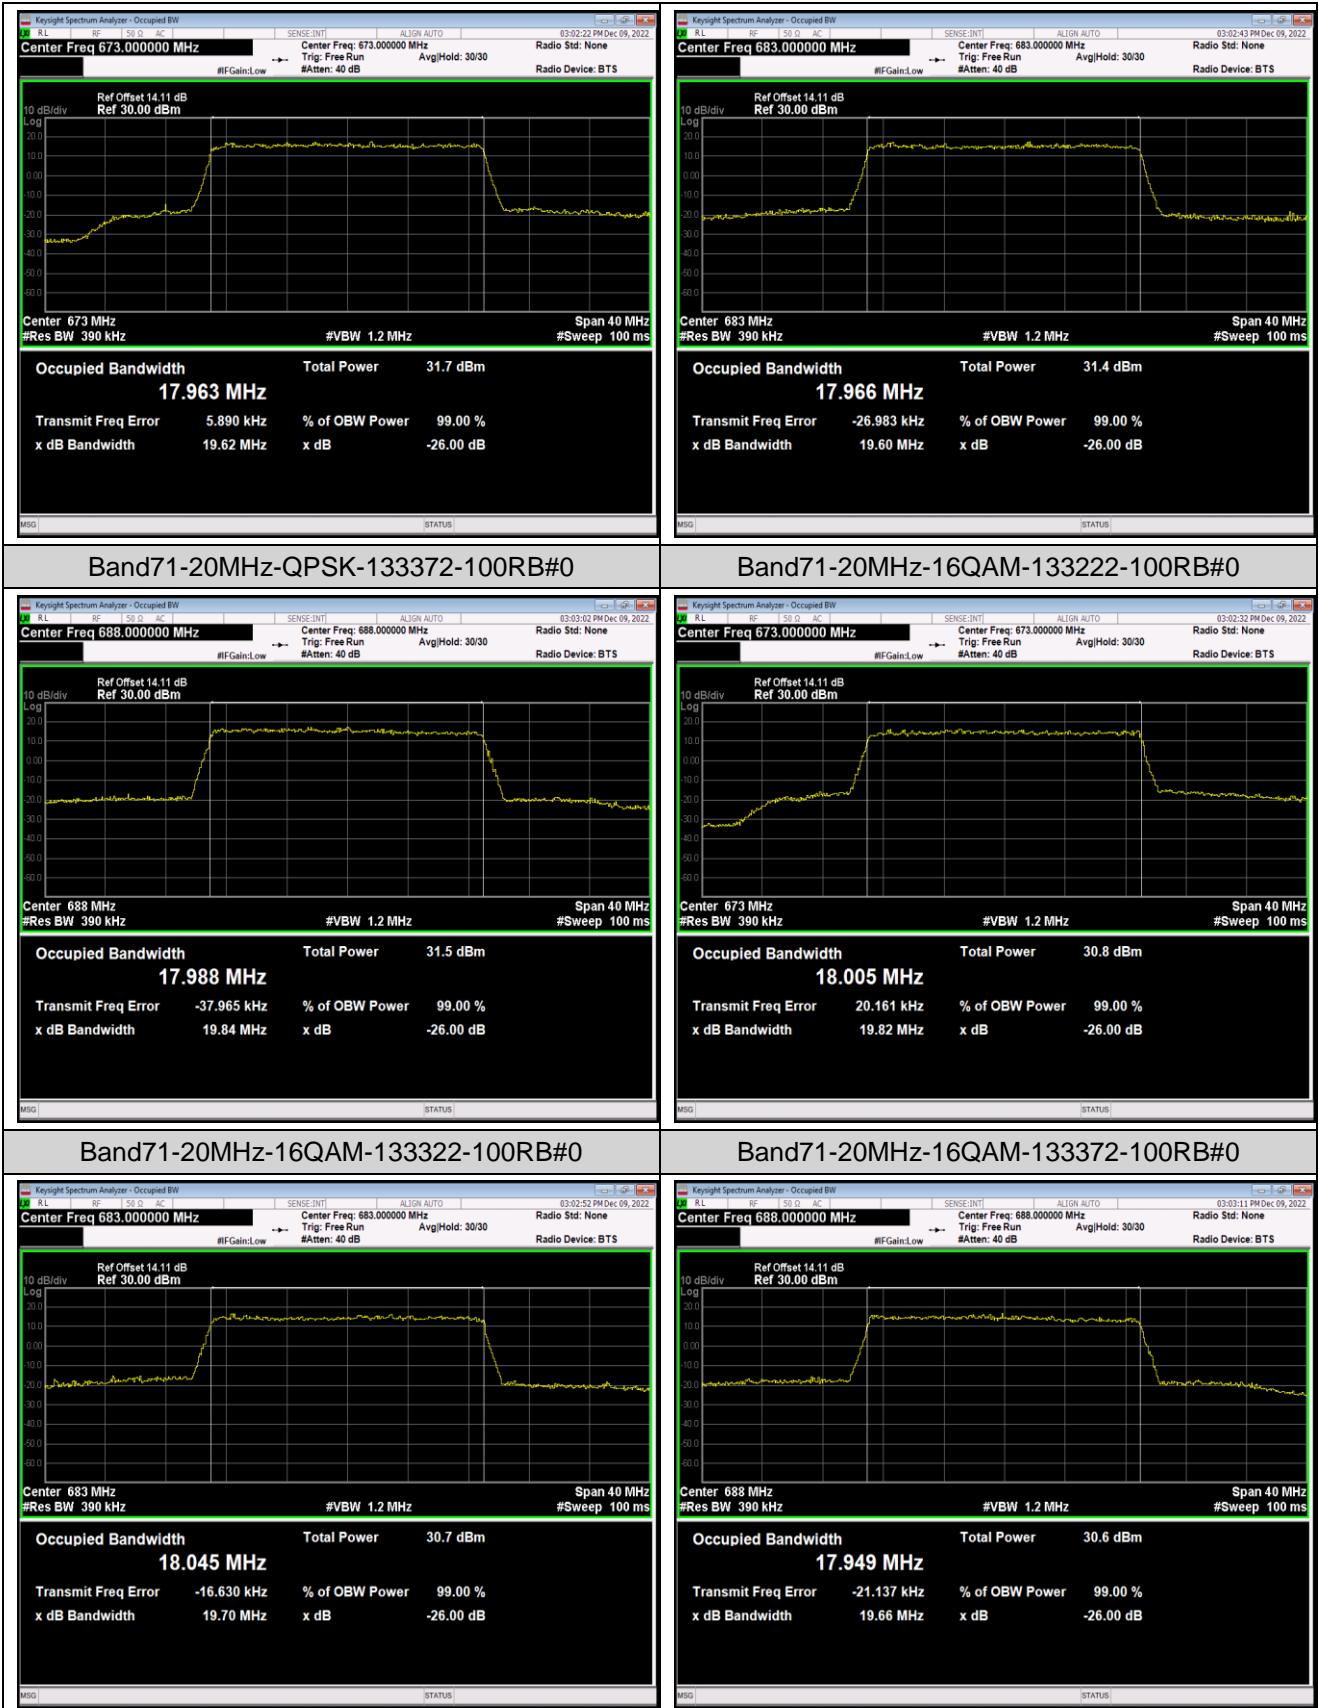

Band66-20MHz-16QAM-132572-100RB#0

Band71-5MHz-QPSK-133147-25RB#0

Band71-5MHz-QPSK-133297-25RB#0

Appendix D: Band Edge

Test Result (worst case)

Band	Bandwidth	Modulation	Channel	RB Config.	Result (dBm)	Verdict
Band2	1.4MHz	QPSK	18607	1RB#0	-28.03,-33.03	PASS
Band2	1.4MHz	QPSK	18607	1RB#5	-33.09,-41.82	PASS
Band2	1.4MHz	QPSK	18607	6RB#0	-33.88,-31.78	PASS
Band2	1.4MHz	QPSK	19193	1RB#0	-39.83,-32.68	PASS
Band2	1.4MHz	QPSK	19193	1RB#5	-26.24,-34.02	PASS
Band2	1.4MHz	QPSK	19193	6RB#0	-30.35,-31.63	PASS
Band2	1.4MHz	16QAM	18607	1RB#0	-29.81,-34.76	PASS
Band2	1.4MHz	16QAM	18607	1RB#5	-35.10,-41.09	PASS
Band2	1.4MHz	16QAM	18607	6RB#0	-35.56,-33.32	PASS
Band2	1.4MHz	16QAM	19193	1RB#0	-39.27,-33.41	PASS
Band2	1.4MHz	16QAM	19193	1RB#5	-30.62,-35.17	PASS
Band2	1.4MHz	16QAM	19193	6RB#0	-32.94,-34.09	PASS
Band2	20MHz	QPSK	18700	1RB#0	-42.67,-38.54	PASS
Band2	20MHz	QPSK	18700	1RB#99	-45.38,-56.01	PASS
Band2	20MHz	QPSK	18700	100RB#0	-32.87,-36.48	PASS
Band2	20MHz	QPSK	19100	1RB#0	-55.71,-46.45	PASS
Band2	20MHz	QPSK	19100	1RB#99	-39.07,-42.80	PASS
Band2	20MHz	QPSK	19100	100RB#0	-34.94,-31.68	PASS
Band2	20MHz	16QAM	18700	1RB#0	-43.37,-37.65	PASS
Band2	20MHz	16QAM	18700	1RB#99	-46.73,-56.69	PASS
Band2	20MHz	16QAM	18700	100RB#0	-35.97,-39.61	PASS
Band2	20MHz	16QAM	19100	1RB#0	-58.42,-46.60	PASS
Band2	20MHz	16QAM	19100	1RB#99	-37.46,-44.03	PASS
Band2	20MHz	16QAM	19100	100RB#0	-38.66,-36.17	PASS
Band5	1.4MHz	QPSK	20407	1RB#0	-44.86,-30.33	PASS
Band5	1.4MHz	QPSK	20407	1RB#5	-54.56,-38.31	PASS
Band5	1.4MHz	QPSK	20407	6RB#0	-43.37,-37.80	PASS
Band5	1.4MHz	QPSK	20643	1RB#0	-38.67,-53.95	PASS
Band5	1.4MHz	QPSK	20643	1RB#5	-31.21,-46.02	PASS
Band5	1.4MHz	QPSK	20643	6RB#0	-38.73,-43.32	PASS
Band5	1.4MHz	16QAM	20407	1RB#0	-46.67,-34.14	PASS
Band5	1.4MHz	16QAM	20407	1RB#5	-54.35,-39.28	PASS
Band5	1.4MHz	16QAM	20407	6RB#0	-43.28,-37.61	PASS
Band5	1.4MHz	16QAM	20643	1RB#0	-40.45,-54.17	PASS
Band5	1.4MHz	16QAM	20643	1RB#5	-33.72,-47.85	PASS
Band5	1.4MHz	16QAM	20643	6RB#0	-38.94,-42.26	PASS