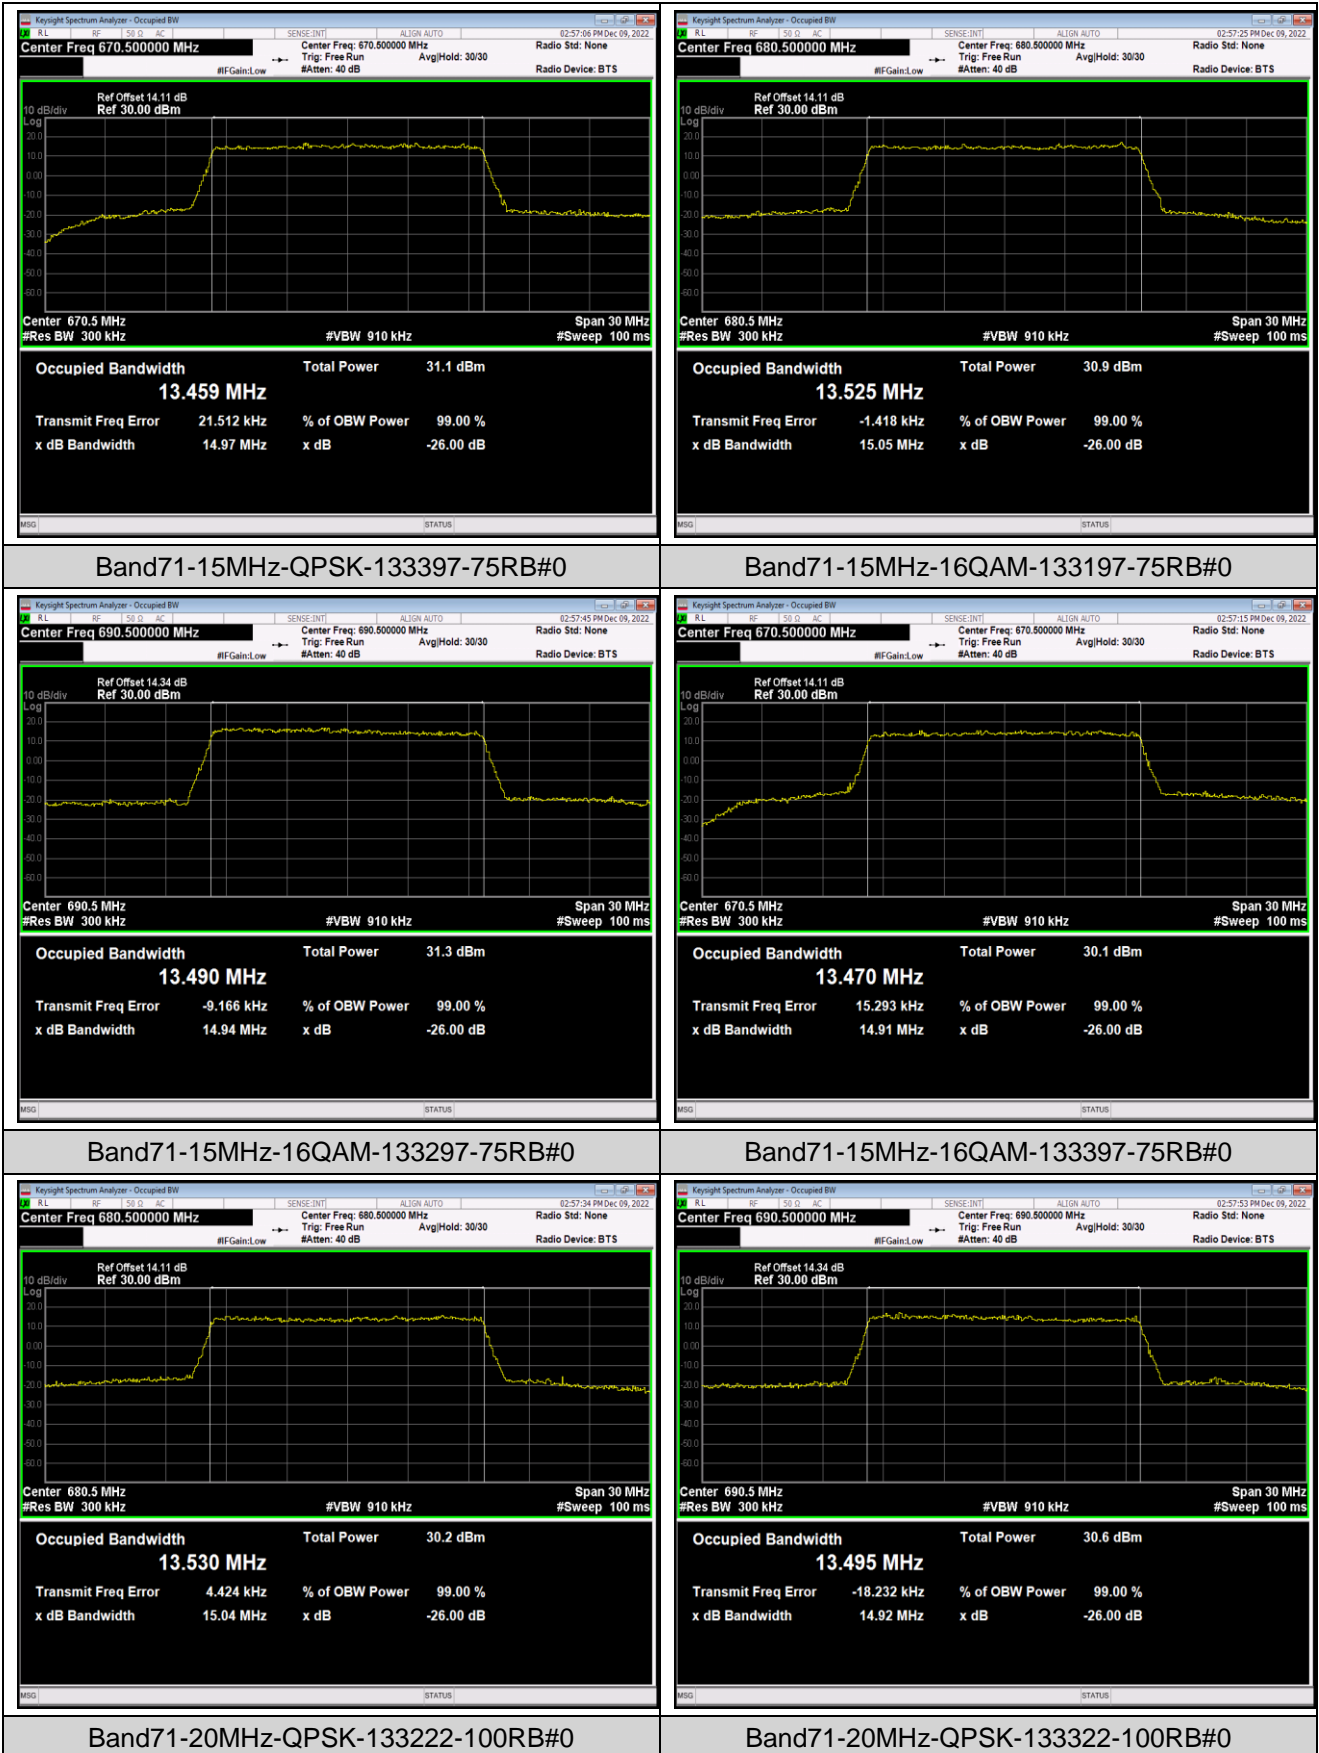

Band66-20MHz-16QAM-132572-100RB#0

Band71-5MHz-QPSK-133147-25RB#0

Band71-5MHz-QPSK-133297-25RB#0

Appendix D: Band Edge

Test Result (worst case)

Band	Bandwidth	Modulation	Channel	RB Config.	Result (dBm)	Verdict
Band2	1.4MHz	QPSK	18607	1RB#0	-28.03,-33.03	PASS
Band2	1.4MHz	QPSK	18607	1RB#5	-33.09,-41.82	PASS
Band2	1.4MHz	QPSK	18607	6RB#0	-33.88,-31.78	PASS
Band2	1.4MHz	QPSK	19193	1RB#0	-39.83,-32.68	PASS
Band2	1.4MHz	QPSK	19193	1RB#5	-26.24,-34.02	PASS
Band2	1.4MHz	QPSK	19193	6RB#0	-30.35,-31.63	PASS
Band2	1.4MHz	16QAM	18607	1RB#0	-29.81,-34.76	PASS
Band2	1.4MHz	16QAM	18607	1RB#5	-35.10,-41.09	PASS
Band2	1.4MHz	16QAM	18607	6RB#0	-35.56,-33.32	PASS
Band2	1.4MHz	16QAM	19193	1RB#0	-39.27,-33.41	PASS
Band2	1.4MHz	16QAM	19193	1RB#5	-30.62,-35.17	PASS
Band2	1.4MHz	16QAM	19193	6RB#0	-32.94,-34.09	PASS
Band2	20MHz	QPSK	18700	1RB#0	-42.67,-38.54	PASS
Band2	20MHz	QPSK	18700	1RB#99	-45.38,-56.01	PASS
Band2	20MHz	QPSK	18700	100RB#0	-32.87,-36.48	PASS
Band2	20MHz	QPSK	19100	1RB#0	-55.71,-46.45	PASS
Band2	20MHz	QPSK	19100	1RB#99	-39.07,-42.80	PASS
Band2	20MHz	QPSK	19100	100RB#0	-34.94,-31.68	PASS
Band2	20MHz	16QAM	18700	1RB#0	-43.37,-37.65	PASS
Band2	20MHz	16QAM	18700	1RB#99	-46.73,-56.69	PASS
Band2	20MHz	16QAM	18700	100RB#0	-35.97,-39.61	PASS
Band2	20MHz	16QAM	19100	1RB#0	-58.42,-46.60	PASS
Band2	20MHz	16QAM	19100	1RB#99	-37.46,-44.03	PASS
Band2	20MHz	16QAM	19100	100RB#0	-38.66,-36.17	PASS
Band5	1.4MHz	QPSK	20407	1RB#0	-44.86,-30.33	PASS
Band5	1.4MHz	QPSK	20407	1RB#5	-54.56,-38.31	PASS
Band5	1.4MHz	QPSK	20407	6RB#0	-43.37,-37.80	PASS
Band5	1.4MHz	QPSK	20643	1RB#0	-38.67,-53.95	PASS
Band5	1.4MHz	QPSK	20643	1RB#5	-31.21,-46.02	PASS
Band5	1.4MHz	QPSK	20643	6RB#0	-38.73,-43.32	PASS
Band5	1.4MHz	16QAM	20407	1RB#0	-46.67,-34.14	PASS
Band5	1.4MHz	16QAM	20407	1RB#5	-54.35,-39.28	PASS
Band5	1.4MHz	16QAM	20407	6RB#0	-43.28,-37.61	PASS
Band5	1.4MHz	16QAM	20643	1RB#0	-40.45,-54.17	PASS
Band5	1.4MHz	16QAM	20643	1RB#5	-33.72,-47.85	PASS
Band5	1.4MHz	16QAM	20643	6RB#0	-38.94,-42.26	PASS