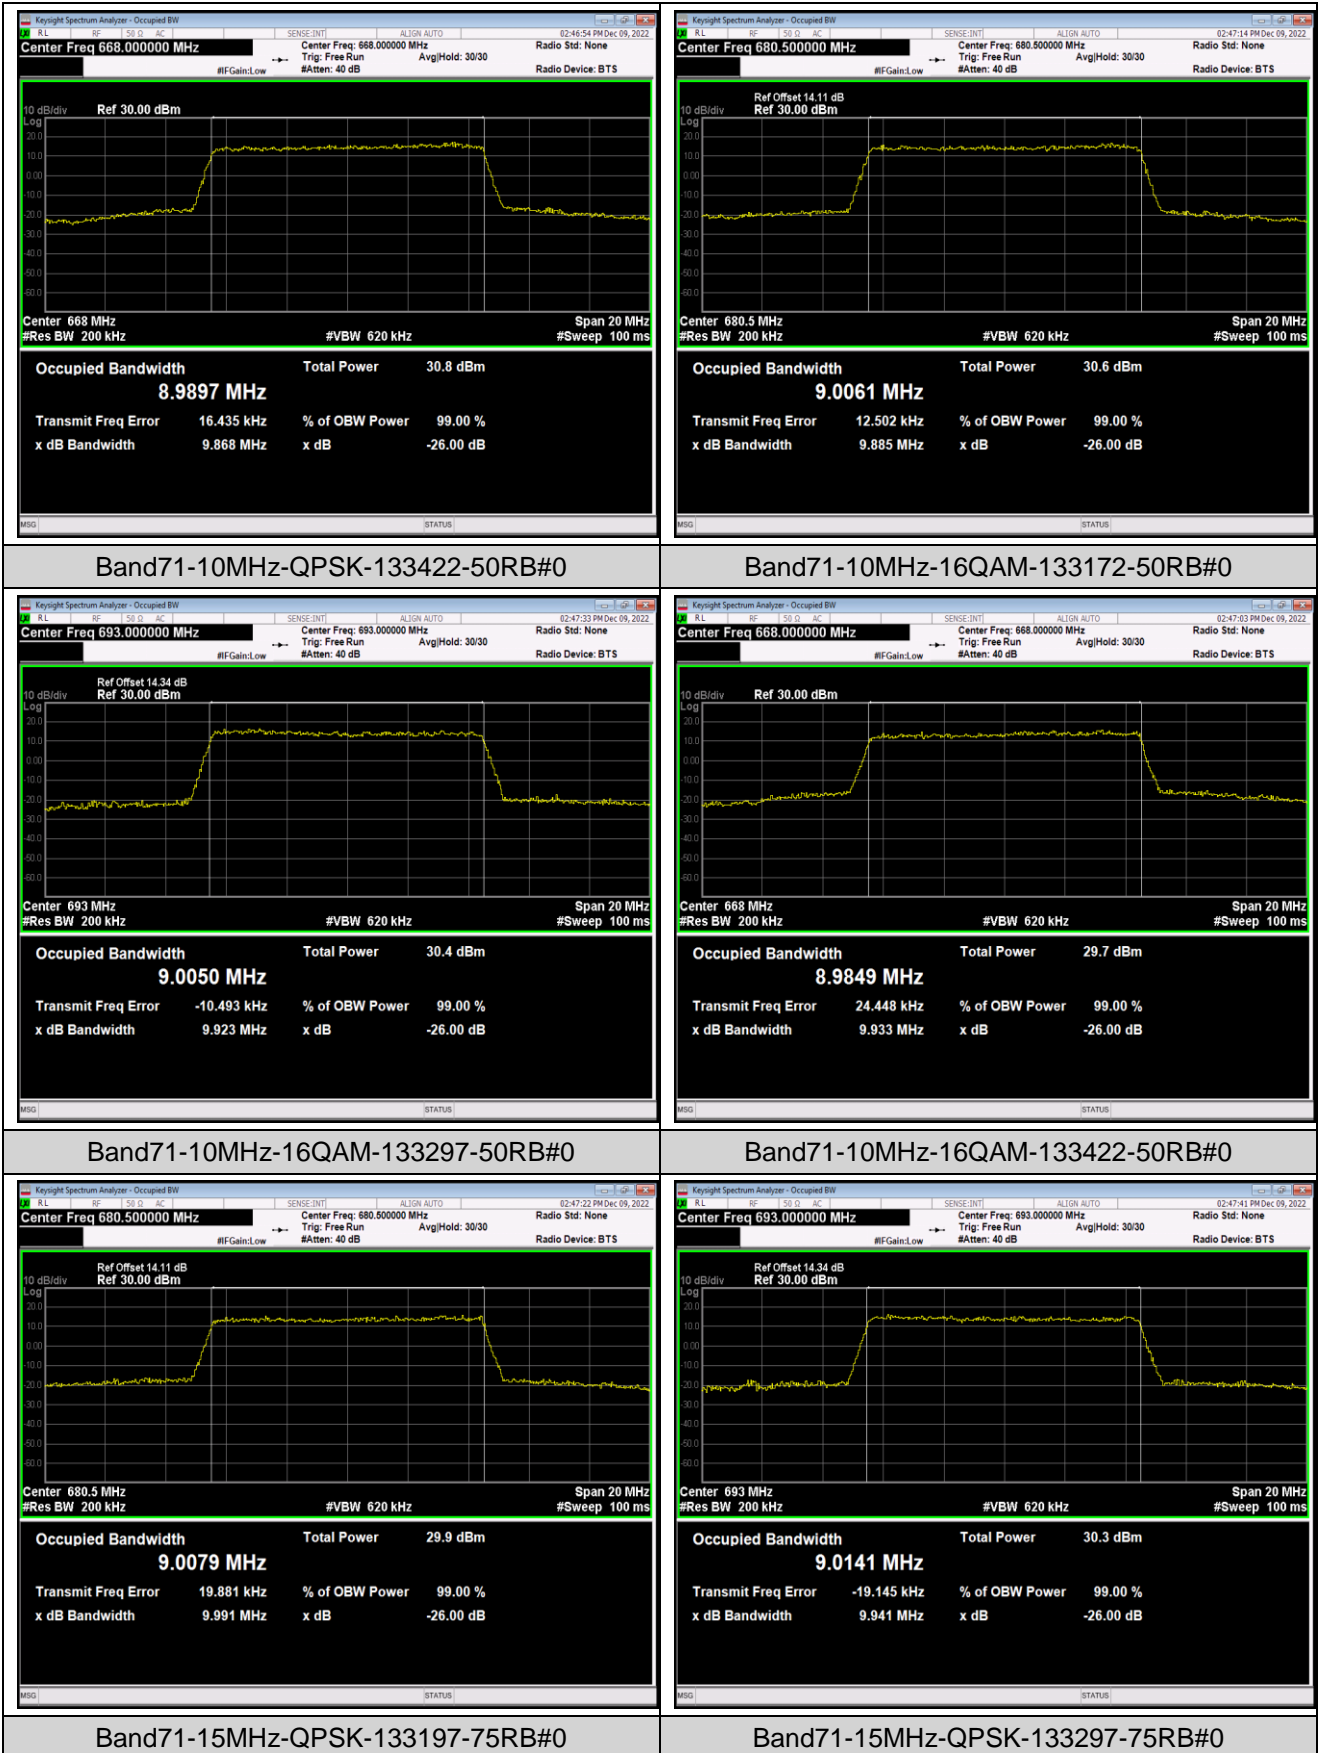

Band66-20MHz-16QAM-132572-100RB#0

Band71-5MHz-QPSK-133147-25RB#0

Band71-5MHz-QPSK-133297-25RB#0

Appendix D: Band Edge

Test Result (worst case)

Band	Bandwidth	Modulation	Channel	RB Config.	Result (dBm)	Verdict
Band2	1.4MHz	QPSK	18607	1RB#0	-28.03,-33.03	PASS
Band2	1.4MHz	QPSK	18607	1RB#5	-33.09,-41.82	PASS
Band2	1.4MHz	QPSK	18607	6RB#0	-33.88,-31.78	PASS
Band2	1.4MHz	QPSK	19193	1RB#0	-39.83,-32.68	PASS
Band2	1.4MHz	QPSK	19193	1RB#5	-26.24,-34.02	PASS
Band2	1.4MHz	QPSK	19193	6RB#0	-30.35,-31.63	PASS
Band2	1.4MHz	16QAM	18607	1RB#0	-29.81,-34.76	PASS
Band2	1.4MHz	16QAM	18607	1RB#5	-35.10,-41.09	PASS
Band2	1.4MHz	16QAM	18607	6RB#0	-35.56,-33.32	PASS
Band2	1.4MHz	16QAM	19193	1RB#0	-39.27,-33.41	PASS
Band2	1.4MHz	16QAM	19193	1RB#5	-30.62,-35.17	PASS
Band2	1.4MHz	16QAM	19193	6RB#0	-32.94,-34.09	PASS
Band2	20MHz	QPSK	18700	1RB#0	-42.67,-38.54	PASS
Band2	20MHz	QPSK	18700	1RB#99	-45.38,-56.01	PASS
Band2	20MHz	QPSK	18700	100RB#0	-32.87,-36.48	PASS
Band2	20MHz	QPSK	19100	1RB#0	-55.71,-46.45	PASS
Band2	20MHz	QPSK	19100	1RB#99	-39.07,-42.80	PASS
Band2	20MHz	QPSK	19100	100RB#0	-34.94,-31.68	PASS
Band2	20MHz	16QAM	18700	1RB#0	-43.37,-37.65	PASS
Band2	20MHz	16QAM	18700	1RB#99	-46.73,-56.69	PASS
Band2	20MHz	16QAM	18700	100RB#0	-35.97,-39.61	PASS
Band2	20MHz	16QAM	19100	1RB#0	-58.42,-46.60	PASS
Band2	20MHz	16QAM	19100	1RB#99	-37.46,-44.03	PASS
Band2	20MHz	16QAM	19100	100RB#0	-38.66,-36.17	PASS
Band5	1.4MHz	QPSK	20407	1RB#0	-44.86,-30.33	PASS
Band5	1.4MHz	QPSK	20407	1RB#5	-54.56,-38.31	PASS
Band5	1.4MHz	QPSK	20407	6RB#0	-43.37,-37.80	PASS
Band5	1.4MHz	QPSK	20643	1RB#0	-38.67,-53.95	PASS
Band5	1.4MHz	QPSK	20643	1RB#5	-31.21,-46.02	PASS
Band5	1.4MHz	QPSK	20643	6RB#0	-38.73,-43.32	PASS
Band5	1.4MHz	16QAM	20407	1RB#0	-46.67,-34.14	PASS
Band5	1.4MHz	16QAM	20407	1RB#5	-54.35,-39.28	PASS
Band5	1.4MHz	16QAM	20407	6RB#0	-43.28,-37.61	PASS
Band5	1.4MHz	16QAM	20643	1RB#0	-40.45,-54.17	PASS
Band5	1.4MHz	16QAM	20643	1RB#5	-33.72,-47.85	PASS
Band5	1.4MHz	16QAM	20643	6RB#0	-38.94,-42.26	PASS