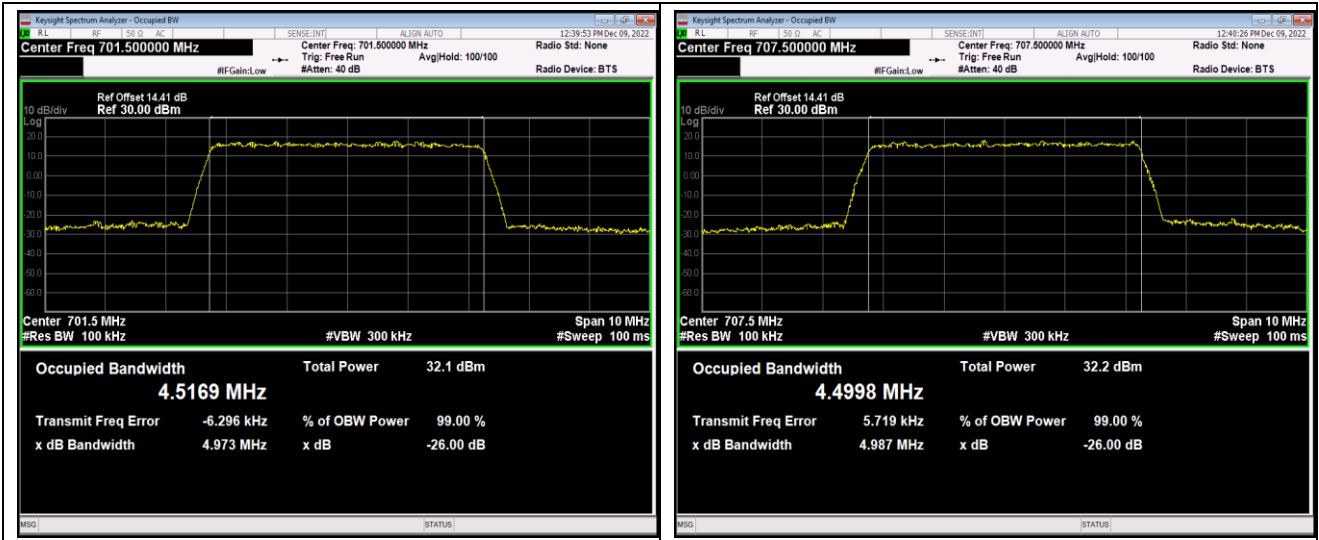

Band12-1.4MHz-16QAM-23017-6RB#0

Band12-1.4MHz-16QAM-23095-6RB#0

Band12-1.4MHz-16QAM-23173-6RB#0

Band12-3MHz-QPSK-23025-15RB#0

Band12-3MHz-QPSK-23095-15RB#0

Band41-15MHz-QPSK-41165-75RB#0

Band41-15MHz-16QAM-40315-75RB#0