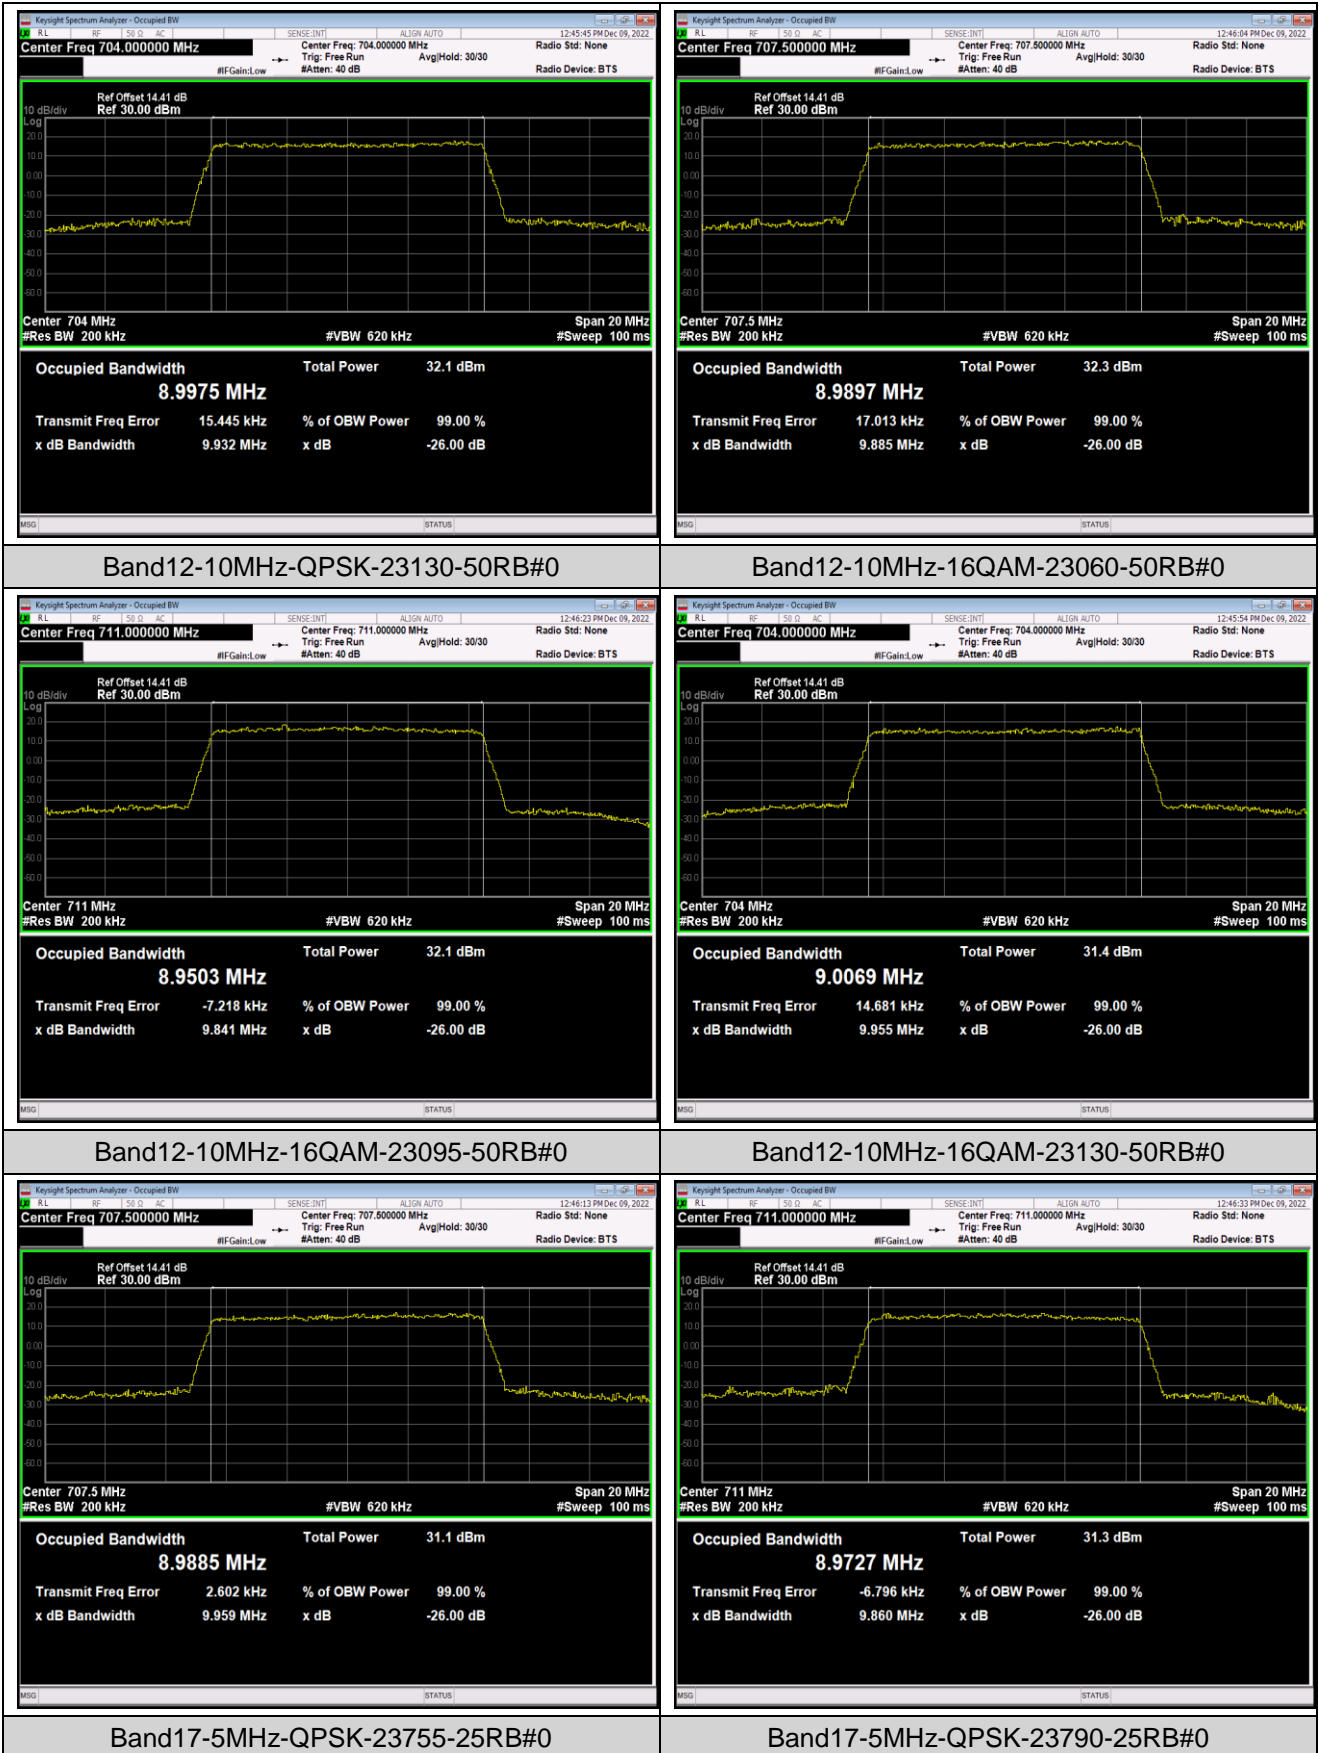

Band5-5MHz-QPSK-20625-25RB#0

Band5-5MHz-16QAM-20425-25RB#0

Band5-5MHz-16QAM-20525-25RB#0

Band5-5MHz-16QAM-20625-25RB#0

Band5-10MHz-QPSK-20450-50RB#0

Band5-10MHz-QPSK-20525-50RB#0

Band12-1.4MHz-QPSK-23173-6RB#0

Band12-1.4MHz-16QAM-23017-6RB#0

Band12-1.4MHz-16QAM-23095-6RB#0

Band12-1.4MHz-16QAM-23173-6RB#0

Band12-3MHz-QPSK-23025-15RB#0

Band12-3MHz-QPSK-23095-15RB#0

Band41-15MHz-QPSK-41165-75RB#0

Band41-15MHz-16QAM-40315-75RB#0