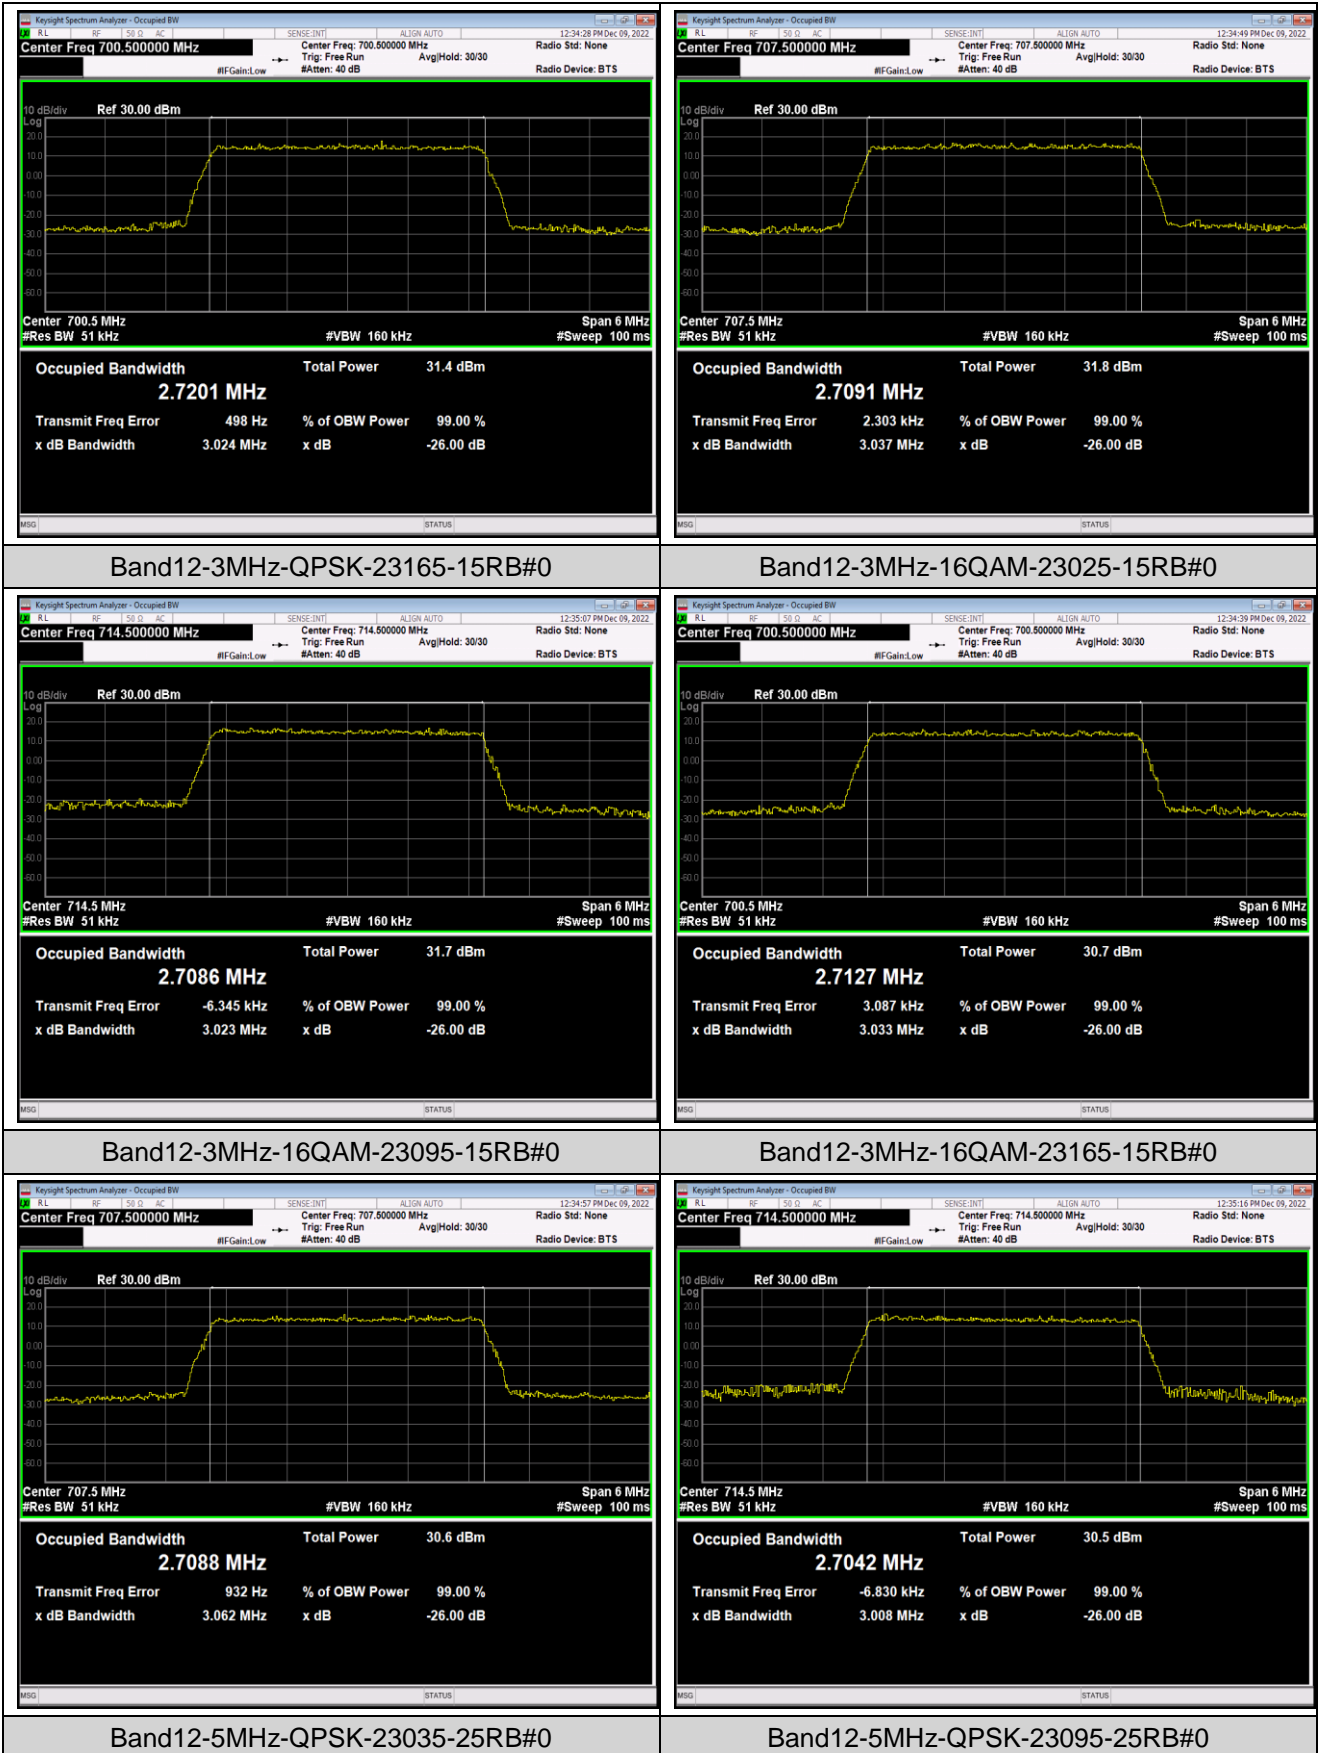

Band5-5MHz-QPSK-20625-25RB#0

Band5-5MHz-16QAM-20425-25RB#0

Band5-5MHz-16QAM-20525-25RB#0

Band5-5MHz-16QAM-20625-25RB#0

Band5-10MHz-QPSK-20450-50RB#0

Band5-10MHz-QPSK-20525-50RB#0

Band12-1.4MHz-QPSK-23173-6RB#0

Band12-1.4MHz-16QAM-23017-6RB#0

Band12-1.4MHz-16QAM-23095-6RB#0

Band12-1.4MHz-16QAM-23173-6RB#0

Band12-3MHz-QPSK-23025-15RB#0

Band12-3MHz-QPSK-23095-15RB#0

Band41-15MHz-QPSK-41165-75RB#0

Band41-15MHz-16QAM-40315-75RB#0

Band41-15MHz-16QAM-40740-75RB#0

Band41-15MHz-16QAM-41165-75RB#0

Band41-20MHz-QPSK-40340-100RB#0

Band41-20MHz-QPSK-40740-100RB#0