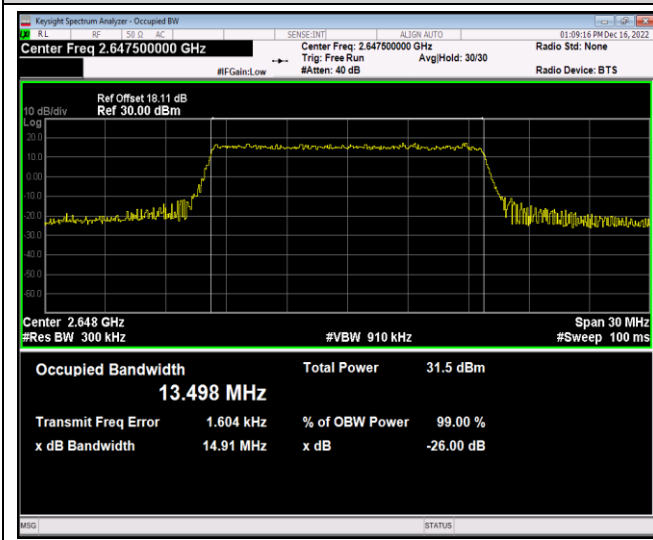

Band12-1.4MHz-16QAM-23017-6RB#0

Band12-1.4MHz-16QAM-23095-6RB#0

Band12-1.4MHz-16QAM-23173-6RB#0

Band12-3MHz-QPSK-23025-15RB#0

Band12-3MHz-QPSK-23095-15RB#0

Band41-15MHz-QPSK-41165-75RB#0

Band41-15MHz-16QAM-40315-75RB#0