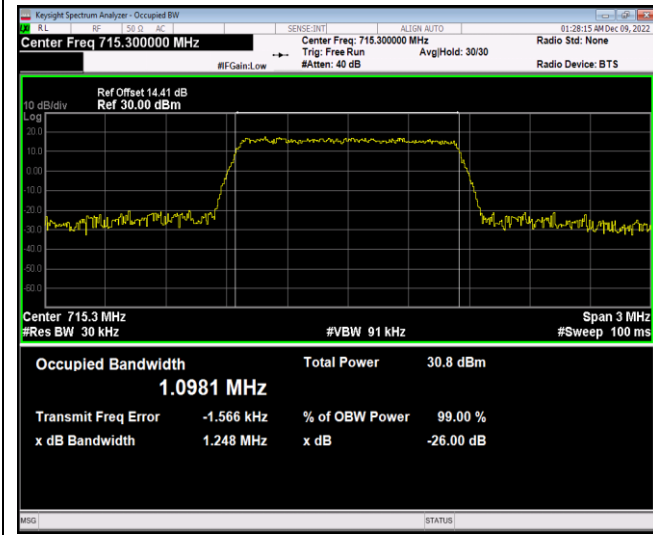

Band12-1.4MHz-QPSK-23173-6RB#0

Band12-1.4MHz-16QAM-23095-6RB#0