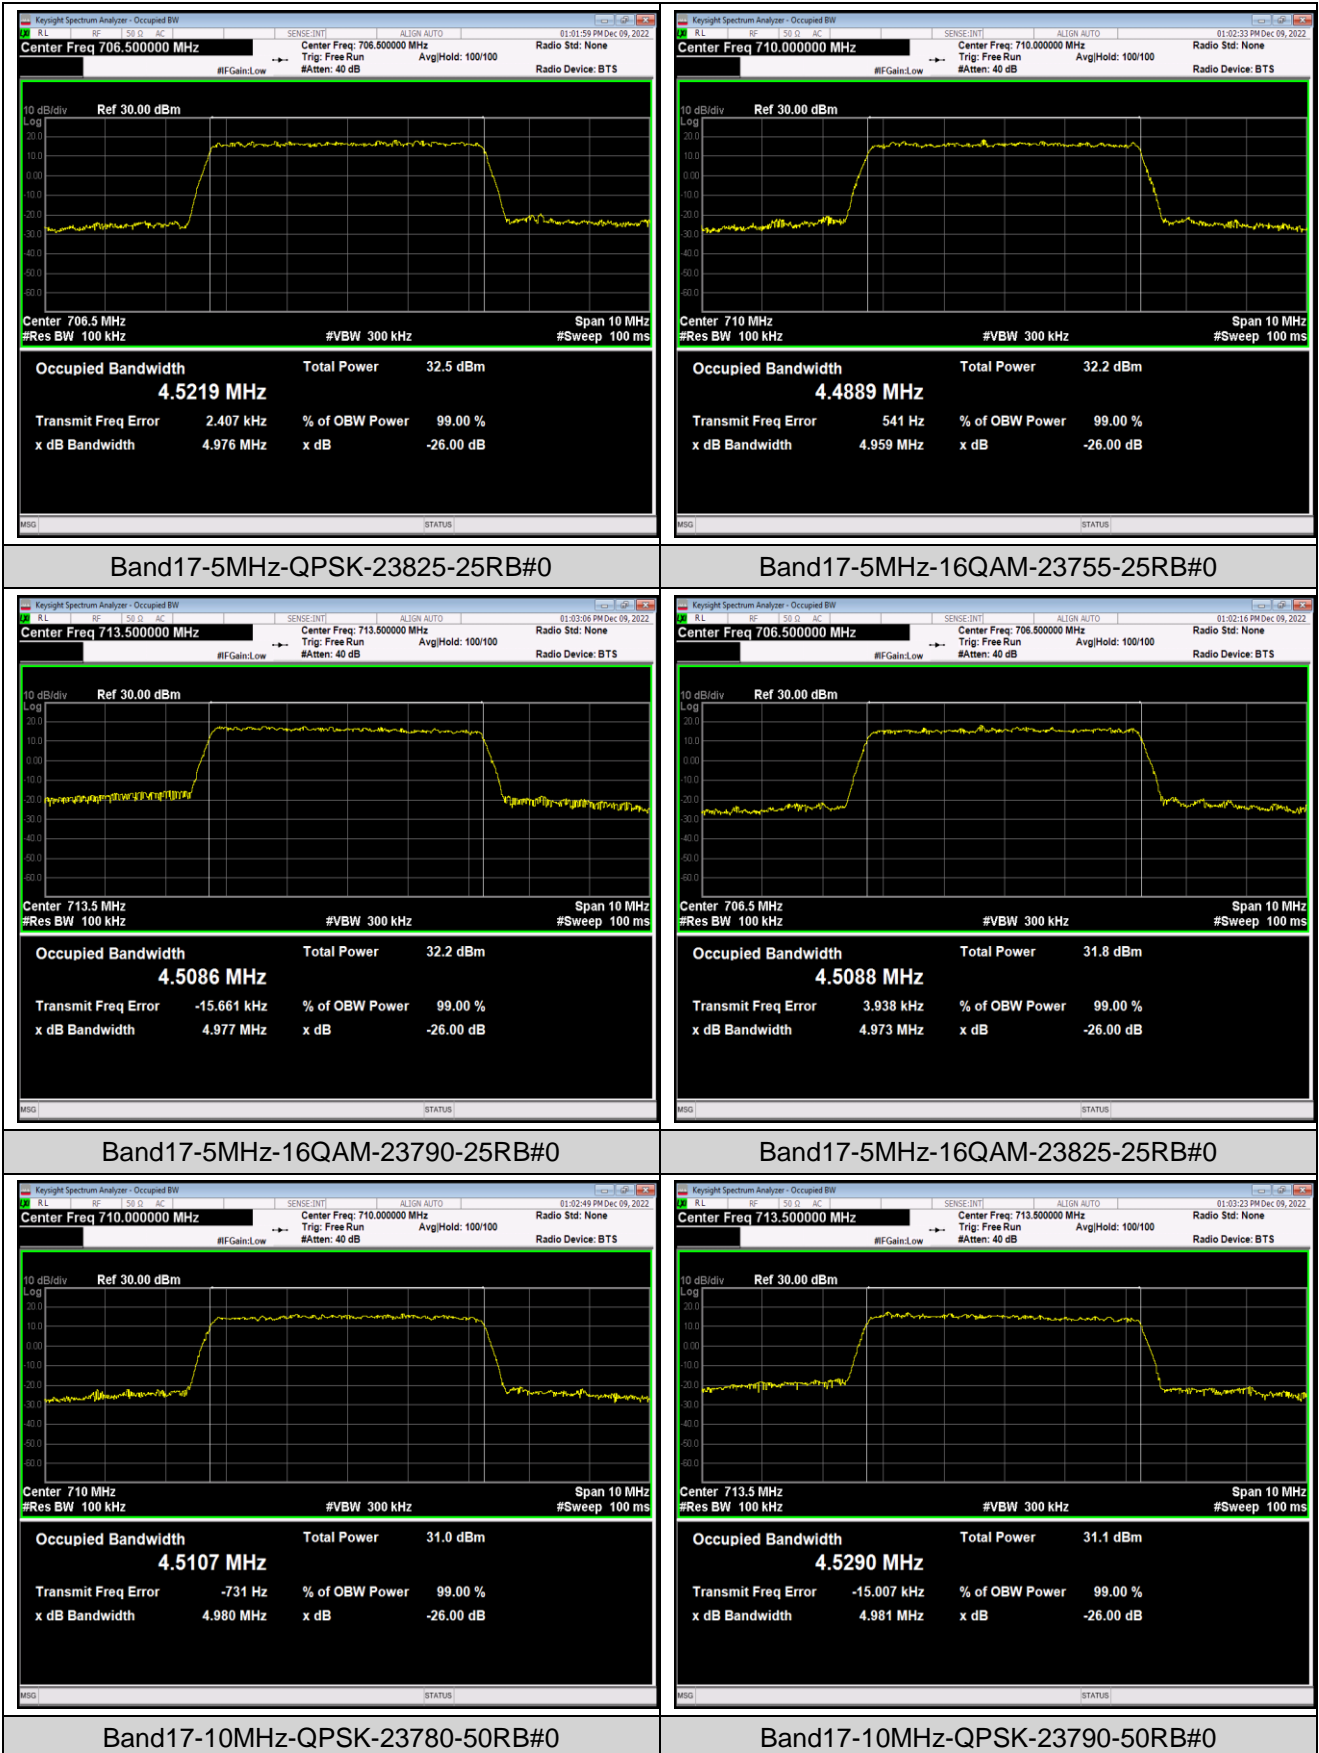

Band5-5MHz-QPSK-20625-25RB#0

Band5-5MHz-16QAM-20425-25RB#0

Band5-5MHz-16QAM-20525-25RB#0

Band5-5MHz-16QAM-20625-25RB#0

Band5-10MHz-QPSK-20450-50RB#0

Band5-10MHz-QPSK-20525-50RB#0

Band12-1.4MHz-QPSK-23173-6RB#0

Band12-1.4MHz-16QAM-23017-6RB#0

Band12-1.4MHz-16QAM-23095-6RB#0

Band12-1.4MHz-16QAM-23173-6RB#0

Band12-3MHz-QPSK-23025-15RB#0

Band12-3MHz-QPSK-23095-15RB#0

Band41-15MHz-QPSK-41165-75RB#0

Band41-15MHz-16QAM-40315-75RB#0

Band41-15MHz-16QAM-40740-75RB#0

Band41-15MHz-16QAM-41165-75RB#0

Band41-20MHz-QPSK-40340-100RB#0

Band41-20MHz-QPSK-40740-100RB#0