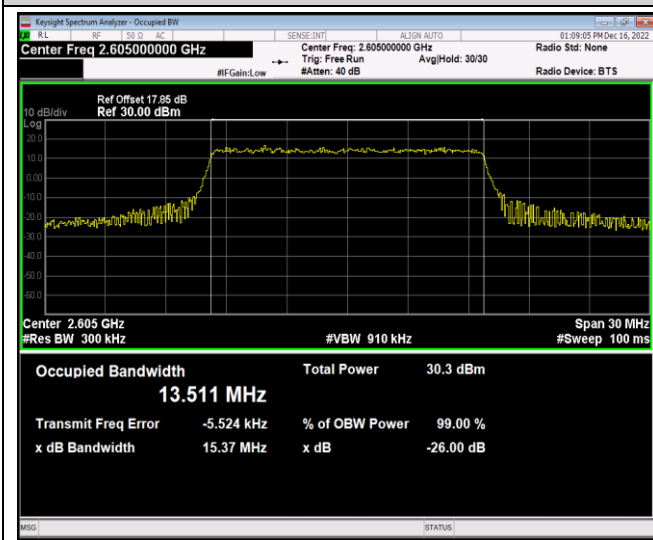

Band41-15MHz-16QAM-40740-75RB#0

Band41-15MHz-16QAM-41165-75RB#0

Band41-20MHz-QPSK-40340-100RB#0

Band41-20MHz-QPSK-40740-100RB#0