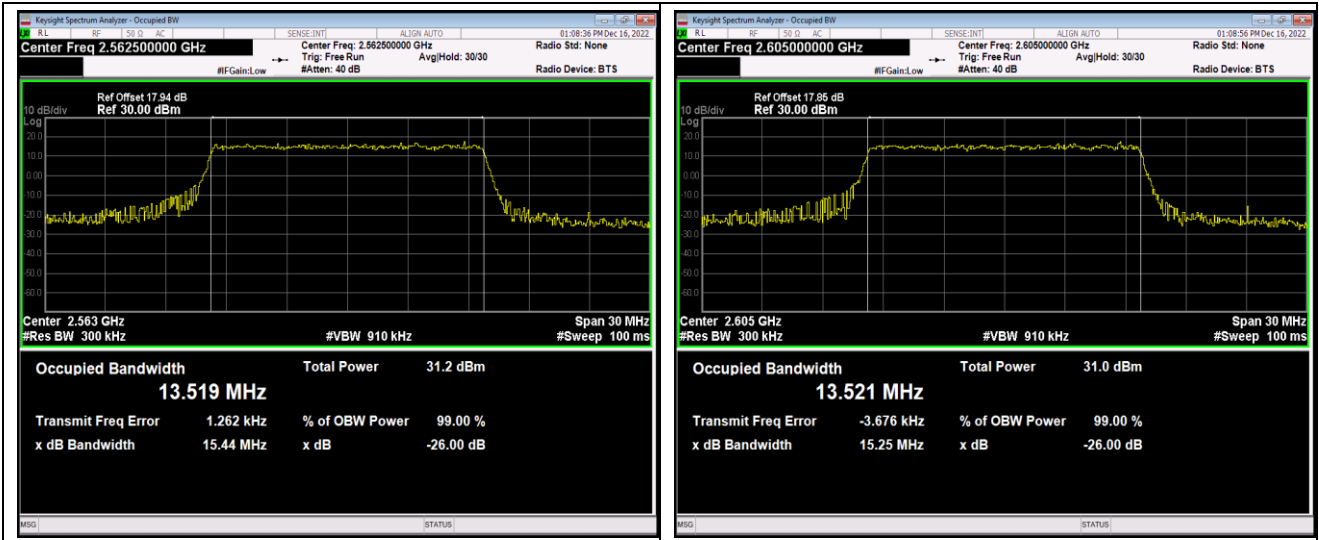

Band41-15MHz-QPSK-41165-75RB#0

Band41-15MHz-16QAM-40315-75RB#0