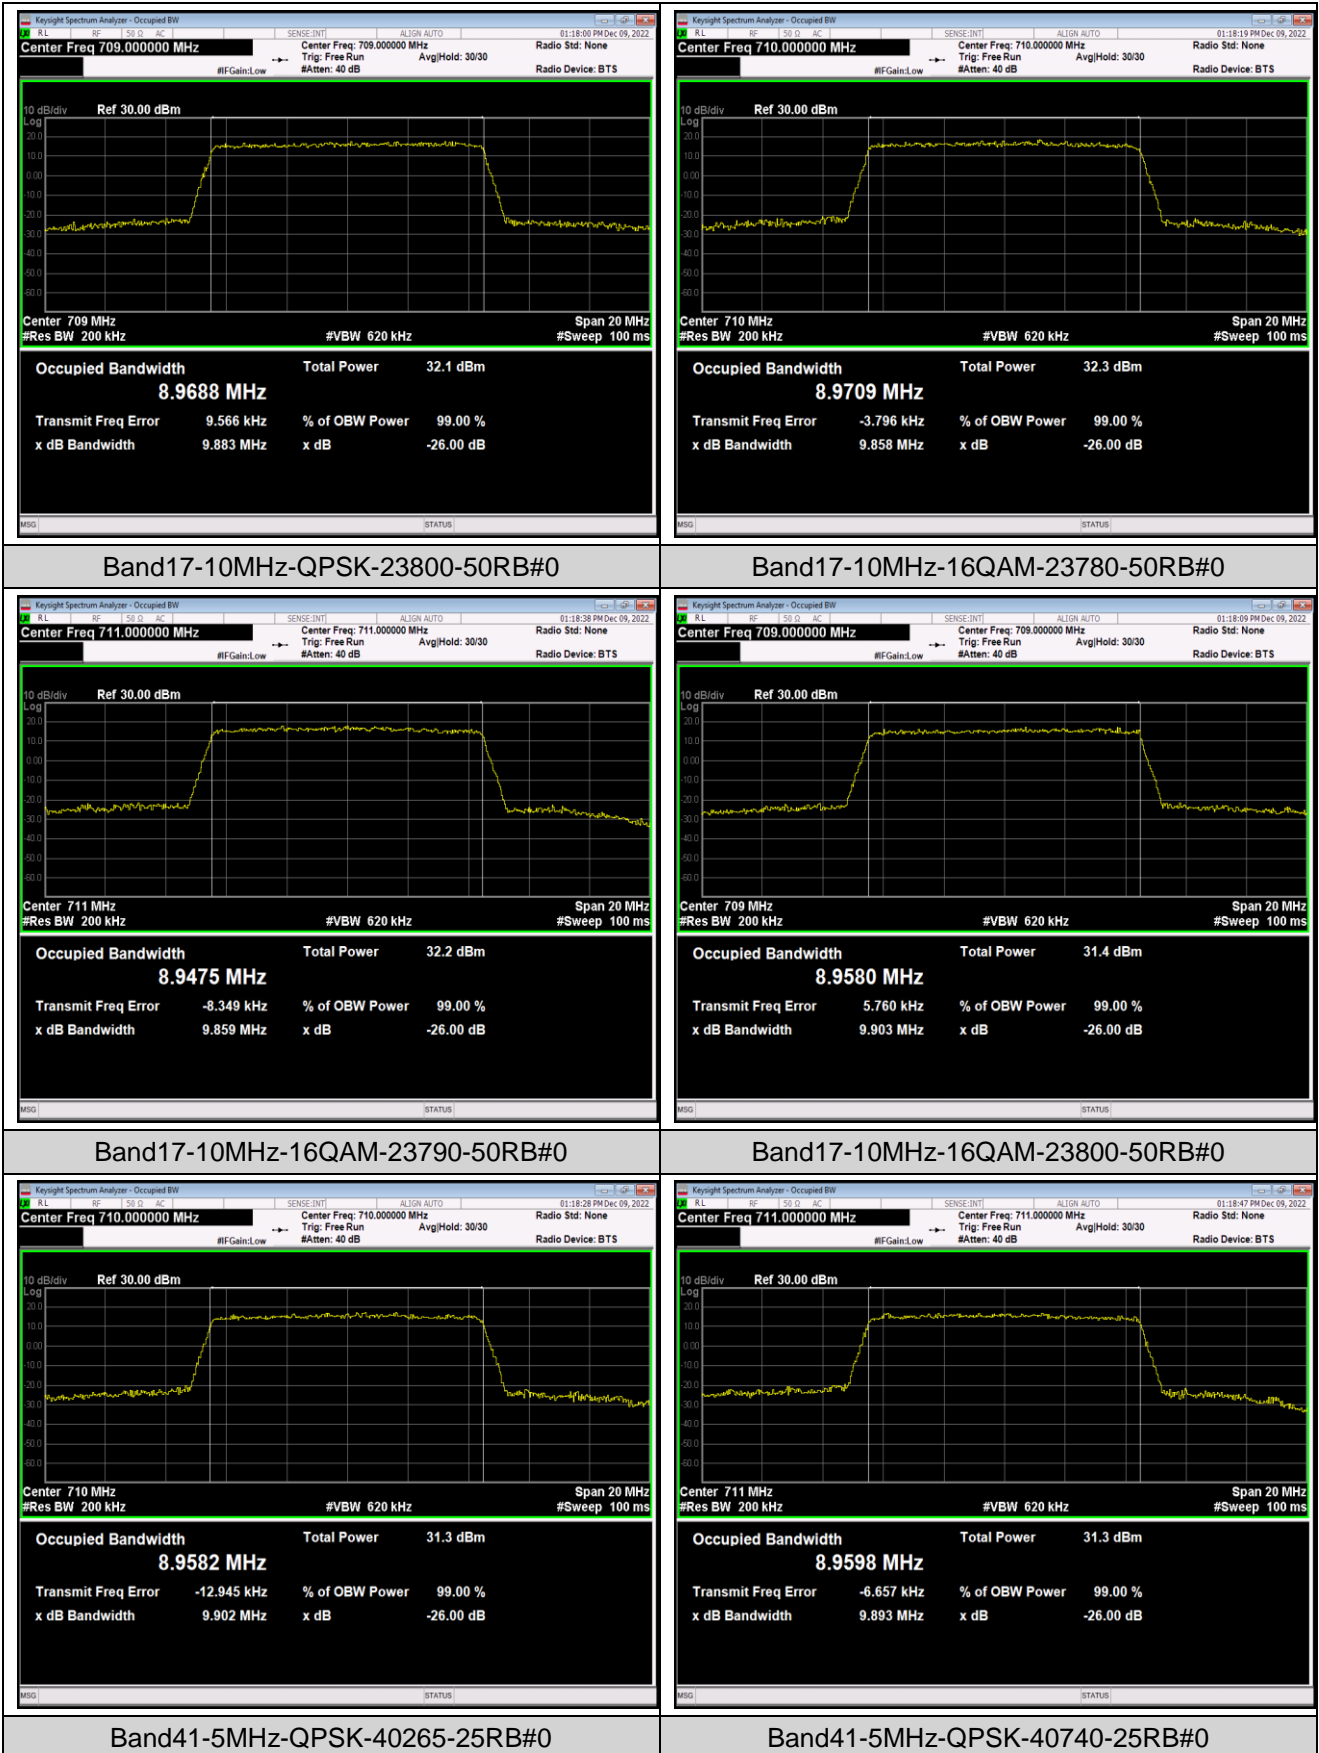

Band5-5MHz-QPSK-20625-25RB#0

Band5-5MHz-16QAM-20425-25RB#0

Band5-5MHz-16QAM-20525-25RB#0

Band5-5MHz-16QAM-20625-25RB#0

Band5-10MHz-QPSK-20450-50RB#0

Band5-10MHz-QPSK-20525-50RB#0

Band12-1.4MHz-QPSK-23173-6RB#0

Band12-1.4MHz-16QAM-23017-6RB#0

Band12-1.4MHz-16QAM-23095-6RB#0

Band12-1.4MHz-16QAM-23173-6RB#0

Band12-3MHz-QPSK-23025-15RB#0

Band12-3MHz-QPSK-23095-15RB#0

Band41-15MHz-QPSK-41165-75RB#0

Band41-15MHz-16QAM-40315-75RB#0